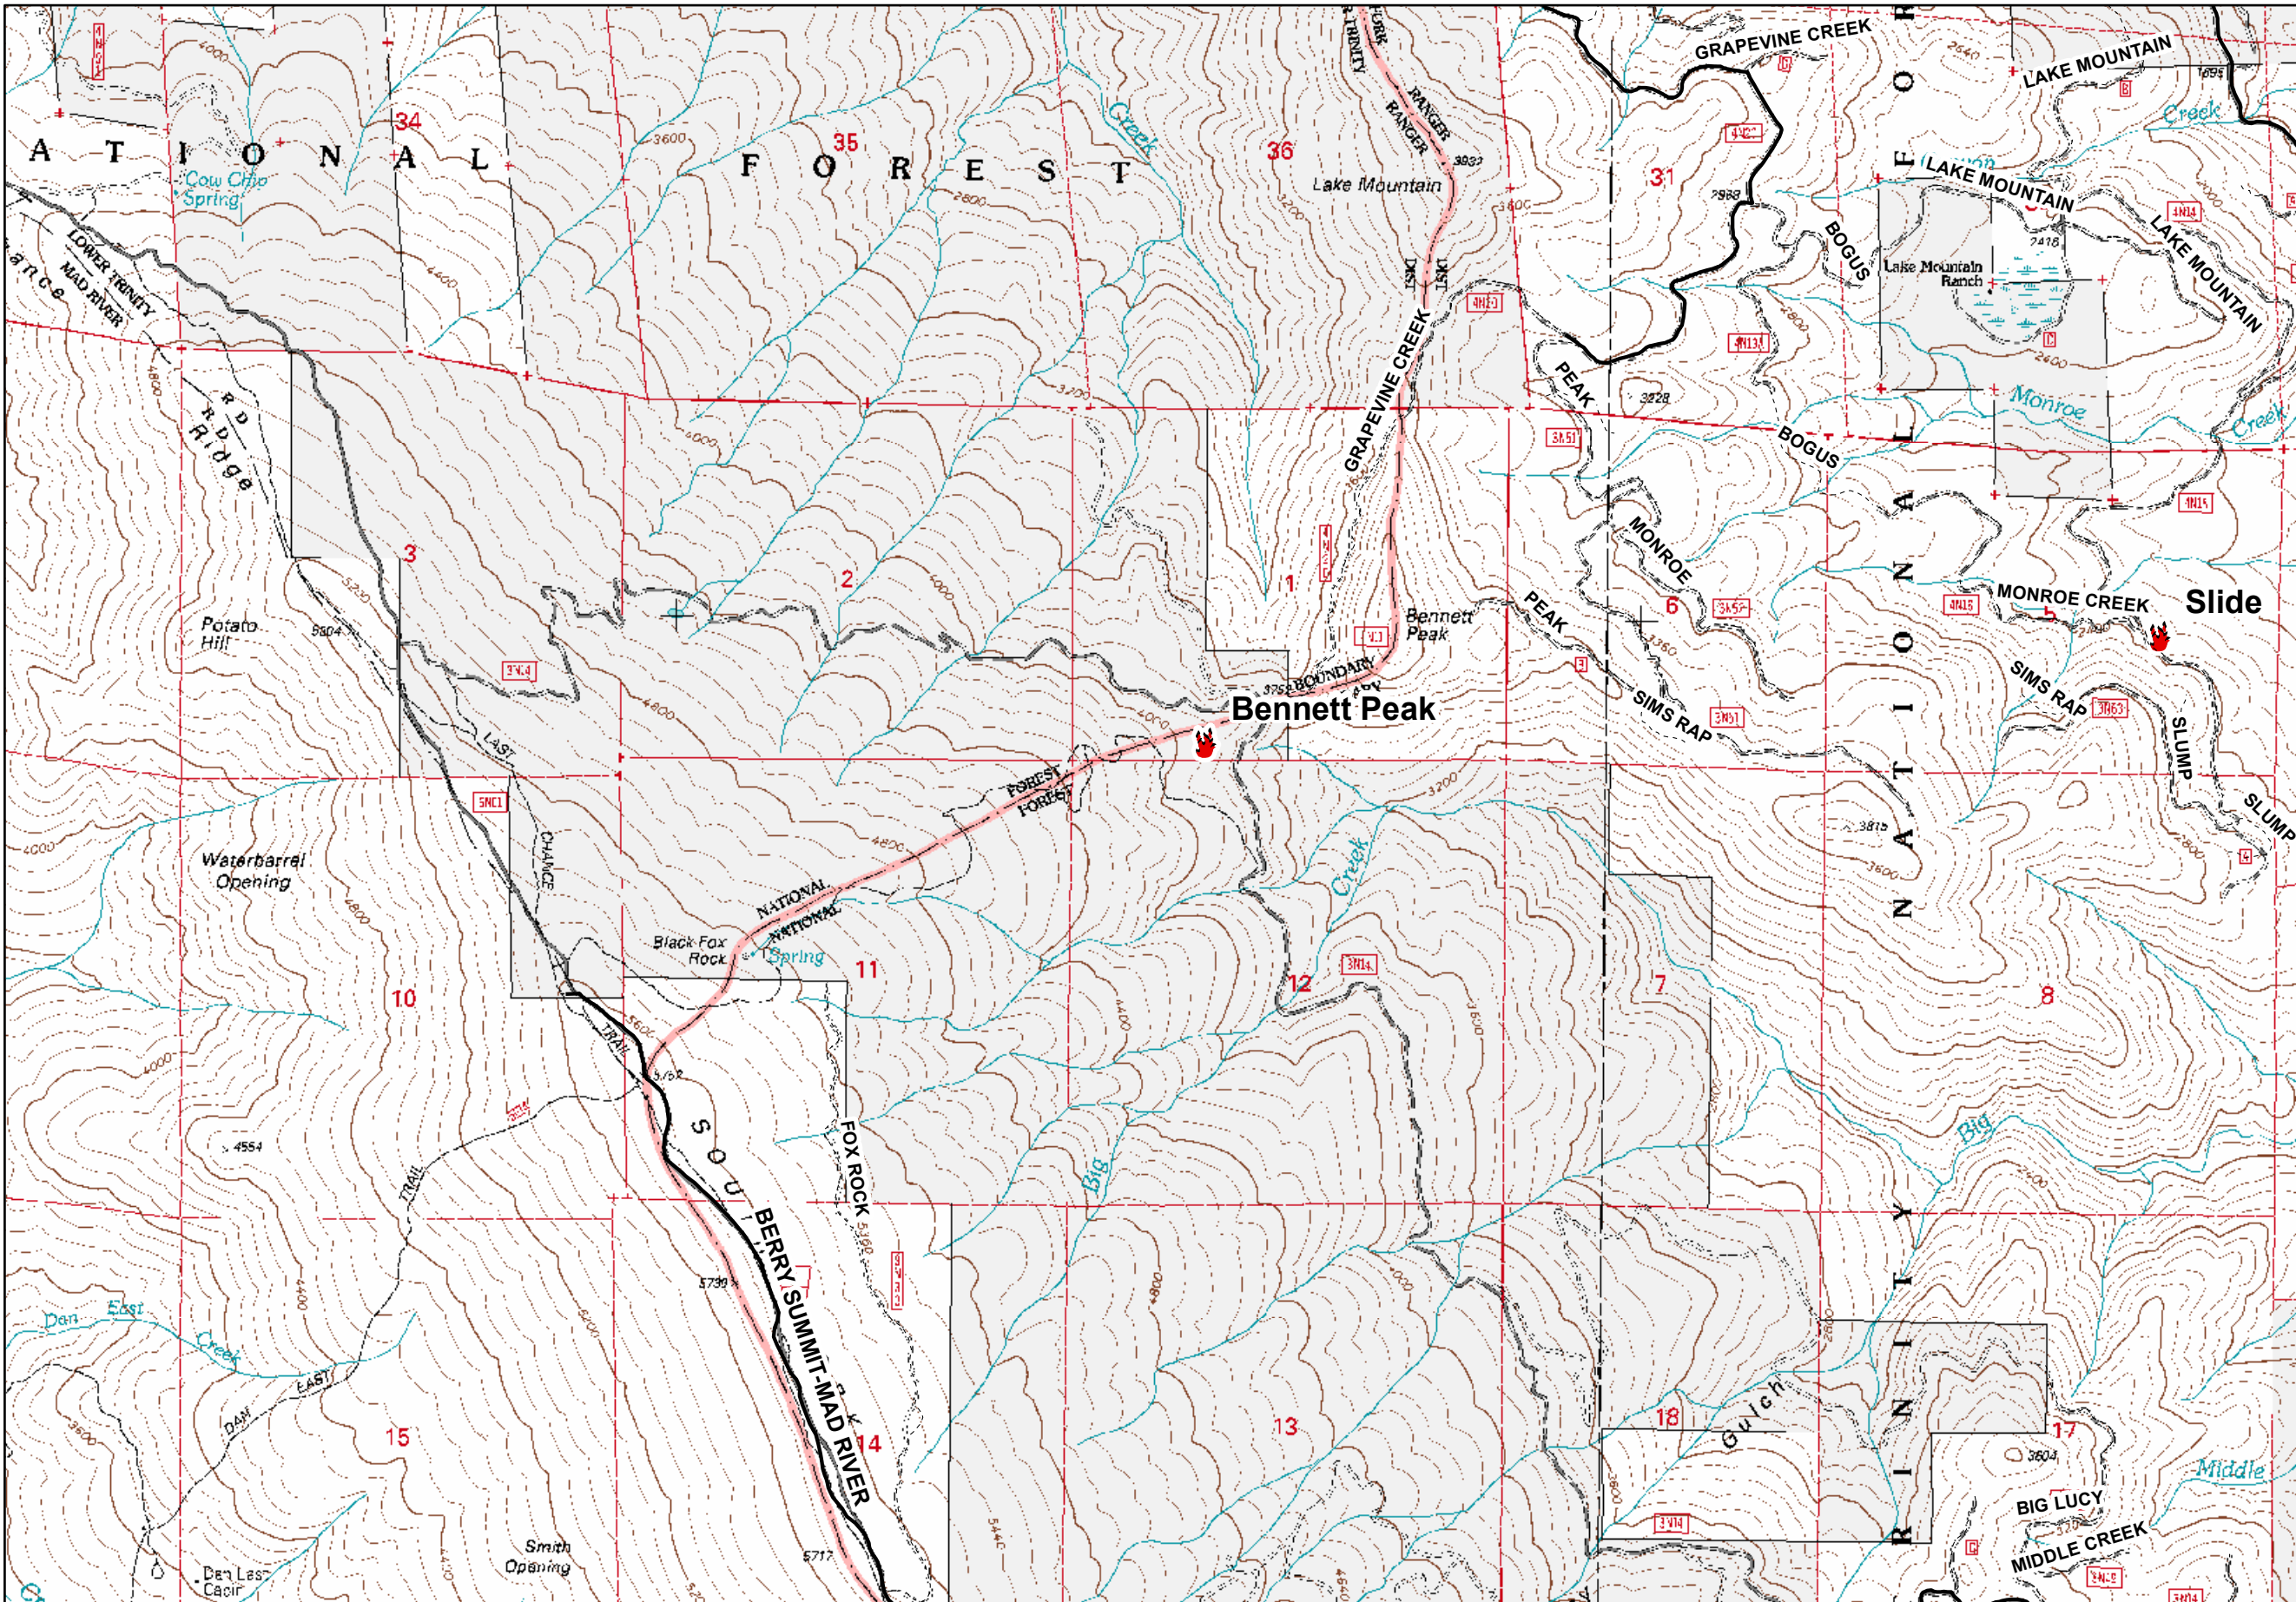

IAP Map Tile 1

LIME COMPLEX
CA-SHF-1041

Day Shift
06/23

NORCAL

Interagency Incident
Management Team

FIRE POINTS

 Fire Location

Roads

 Paved

 Improved

 Unimproved

1:24,000

 Miles
0 0.25 0.5