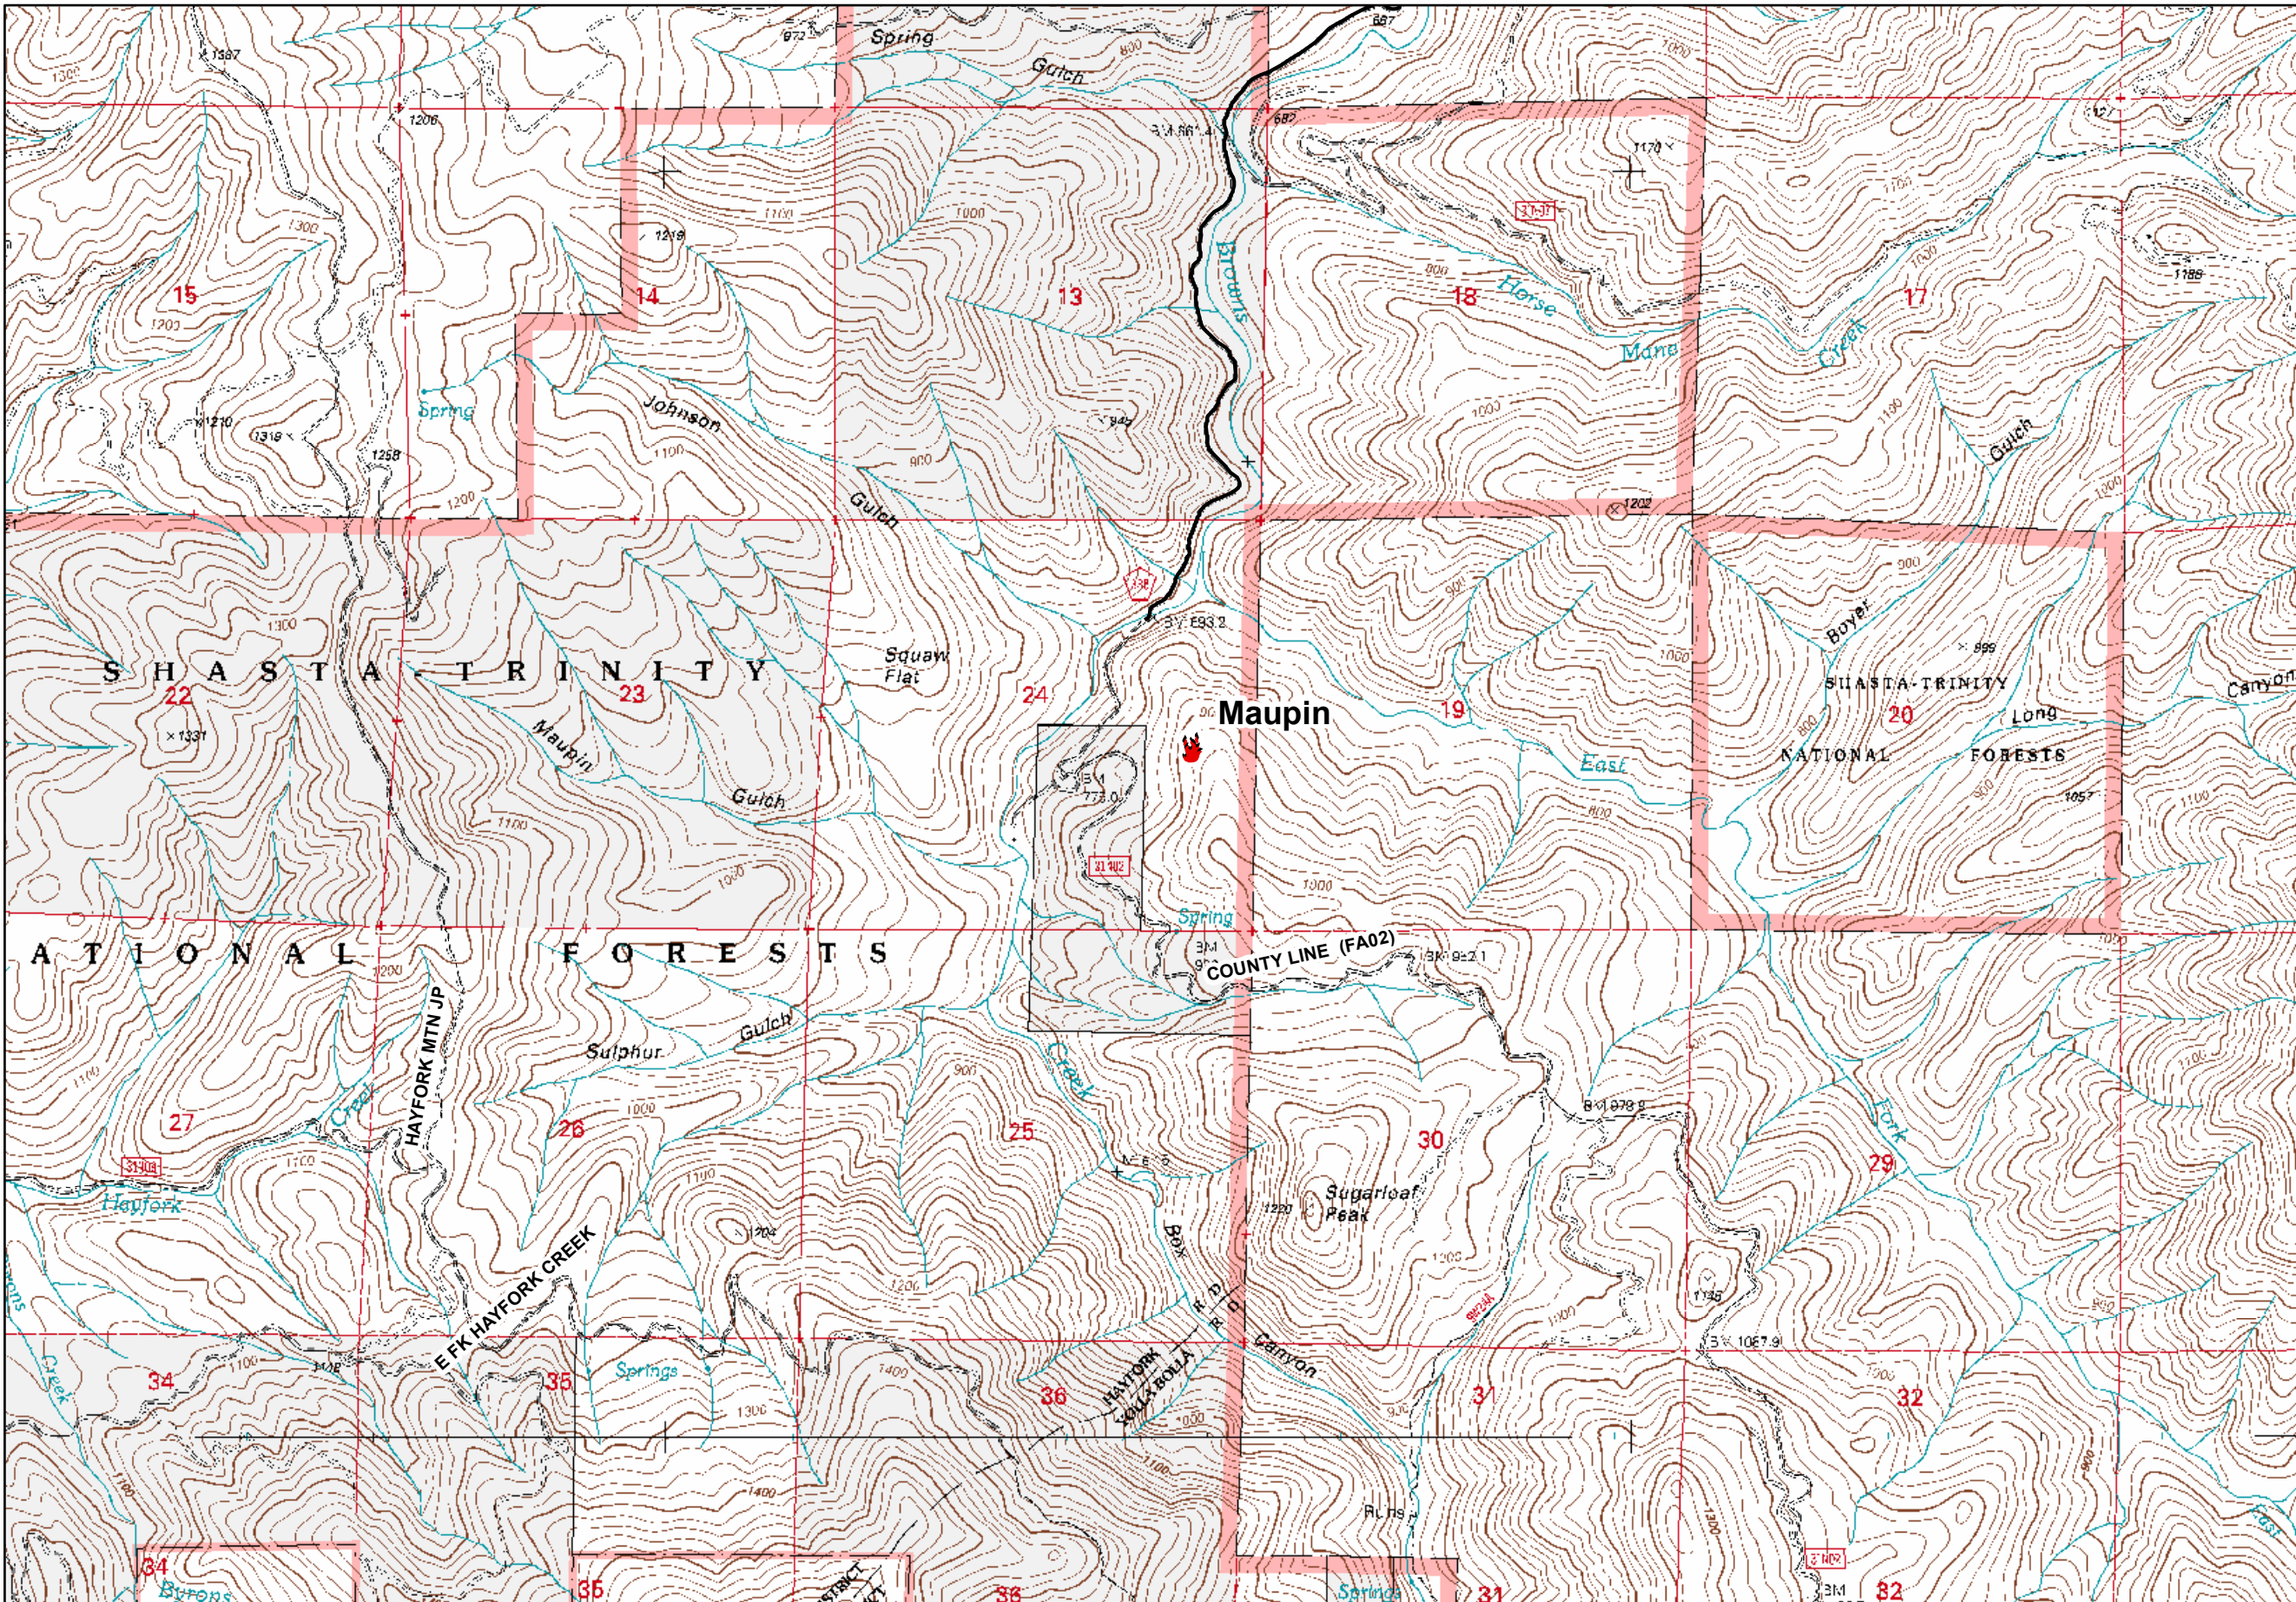

IAP Map Tile 10

LIME COMPLEX
CA-SHF-1041

Day Shift
06/23

NORCAL

Interagency Incident
Management Team

FIRE POINTS

Fire Location

Roads

Paved

Improved

Unimproved

1:24,000

Miles
0 0.25 0.5