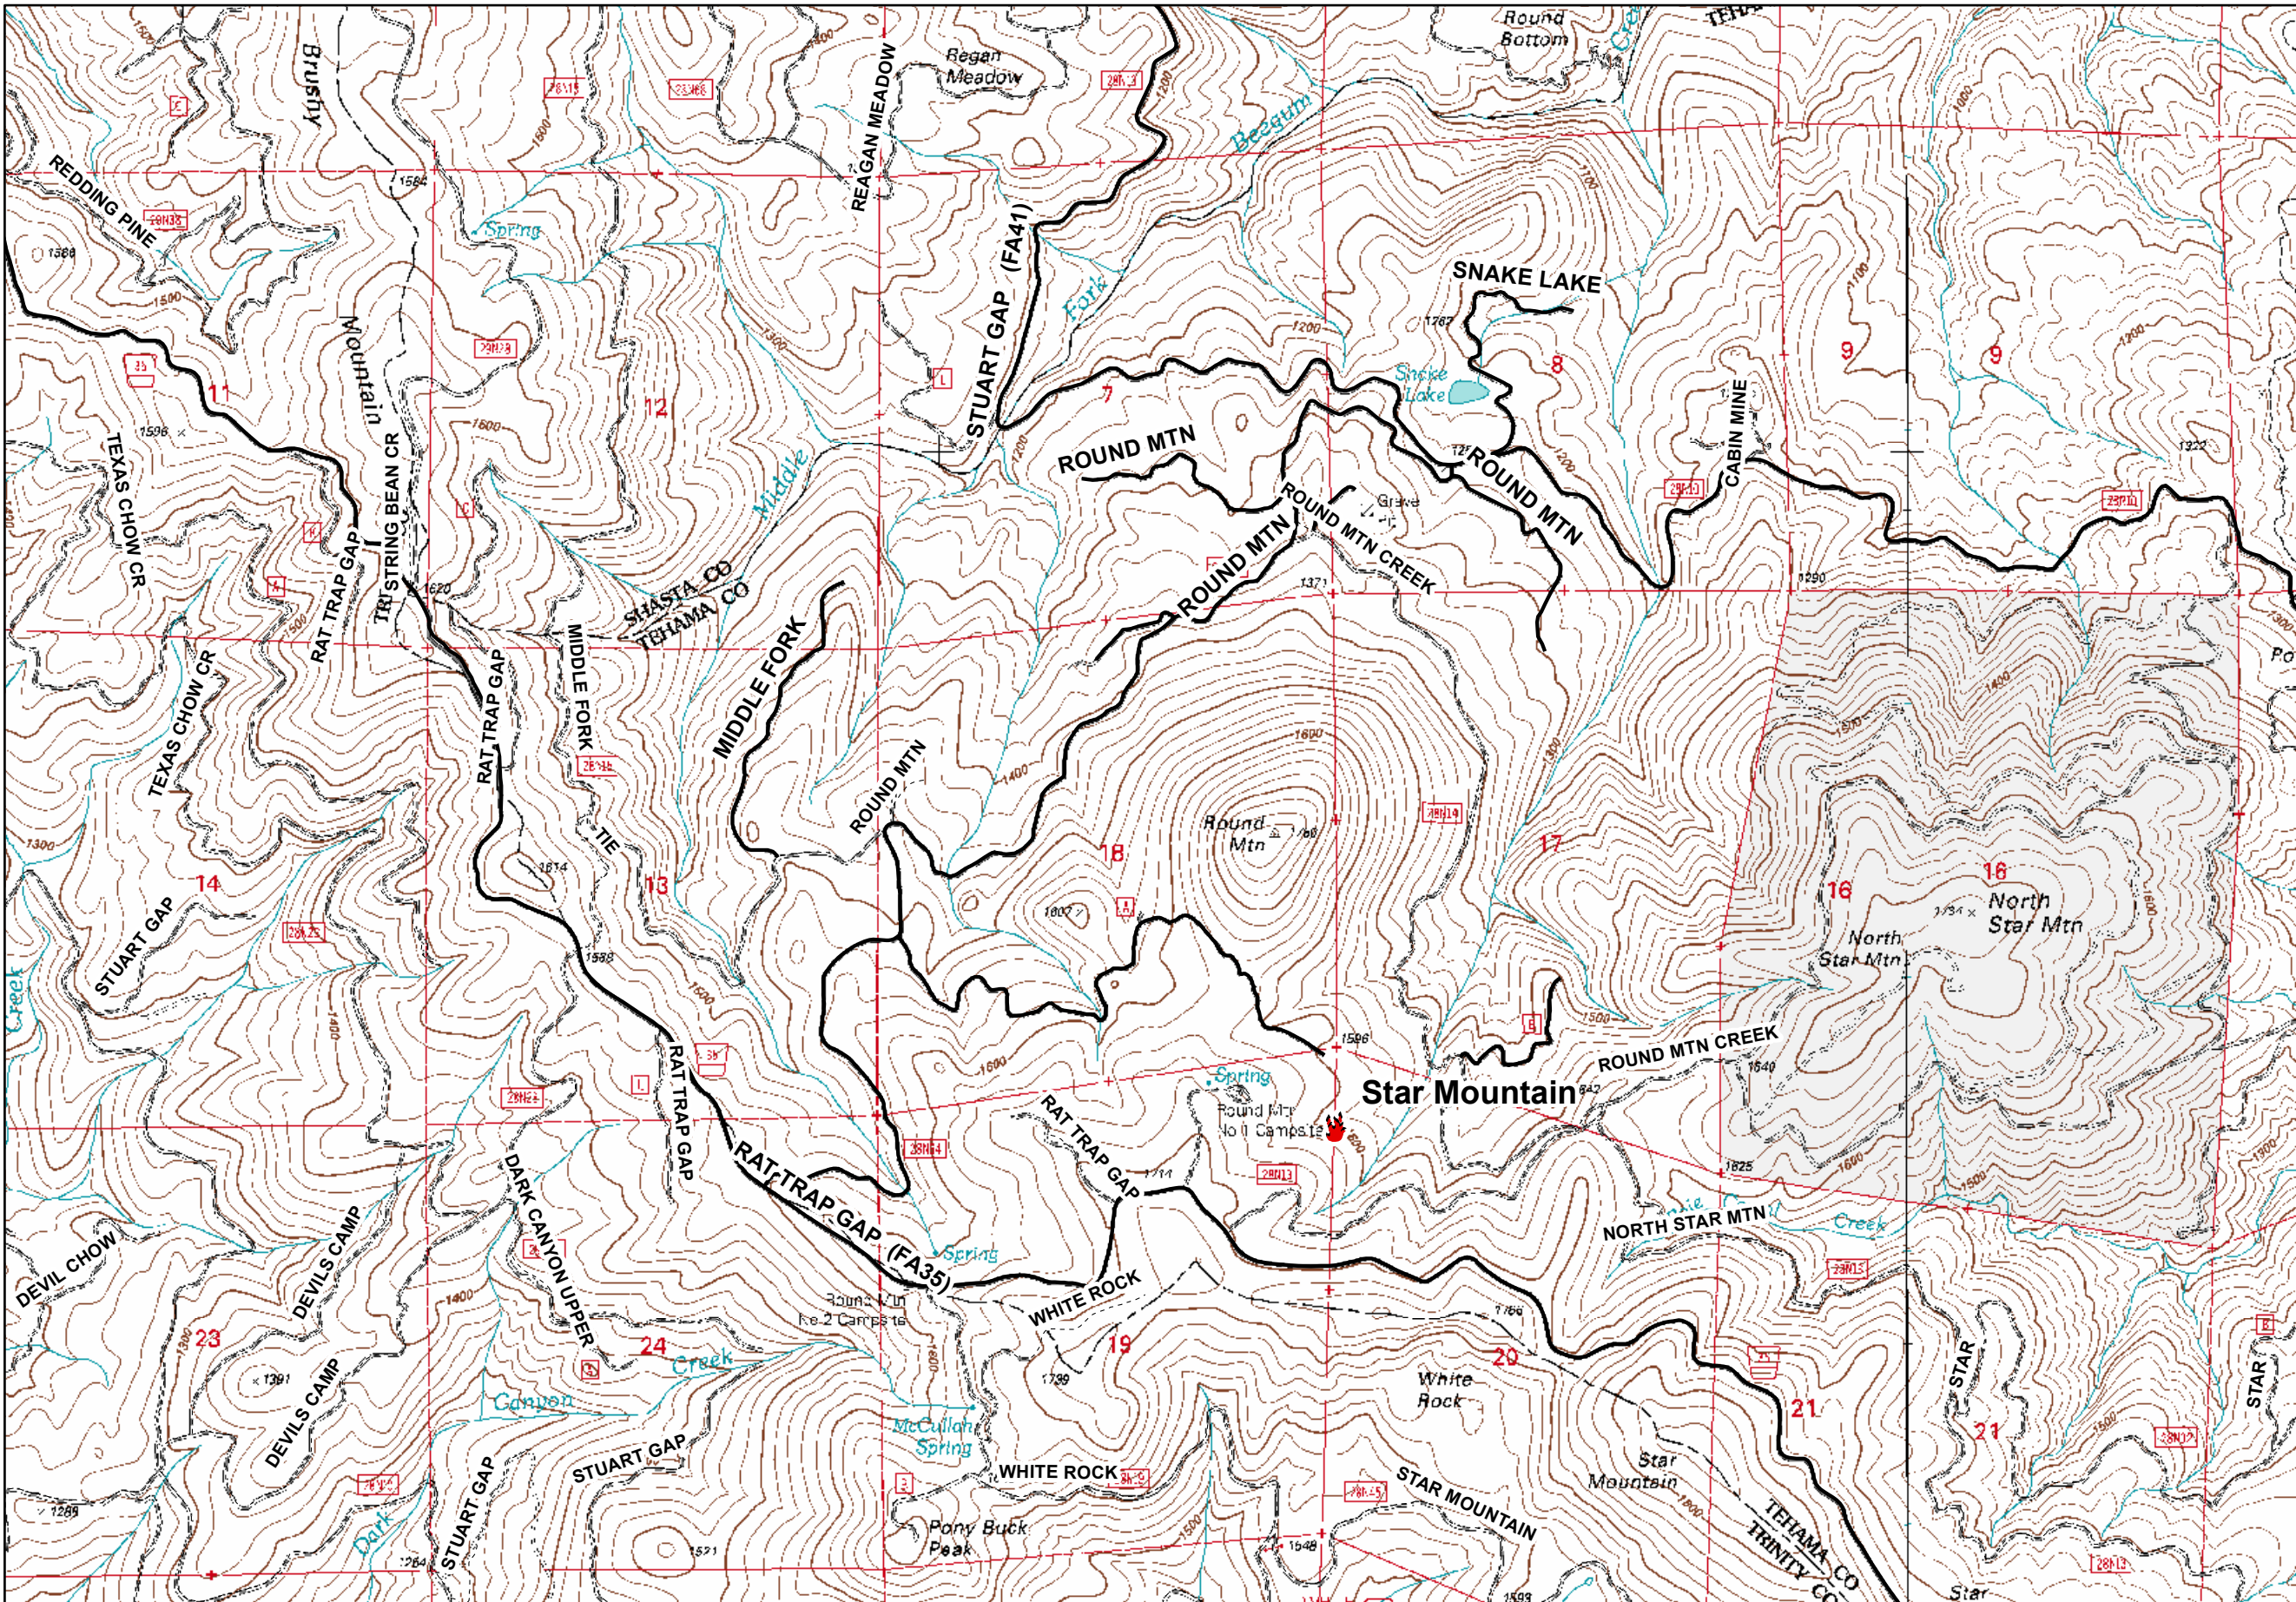

IAP Map Tile 17

LIME COMPLEX
CA-SHF-1041

Day Shift
06/23

NORCAL

Interagency Incident
Management Team

FIRE POINTS

 Fire Location

Roads

 Paved

 Improved

 Unimproved

1:24,000

 Miles
0 0.25 0.5