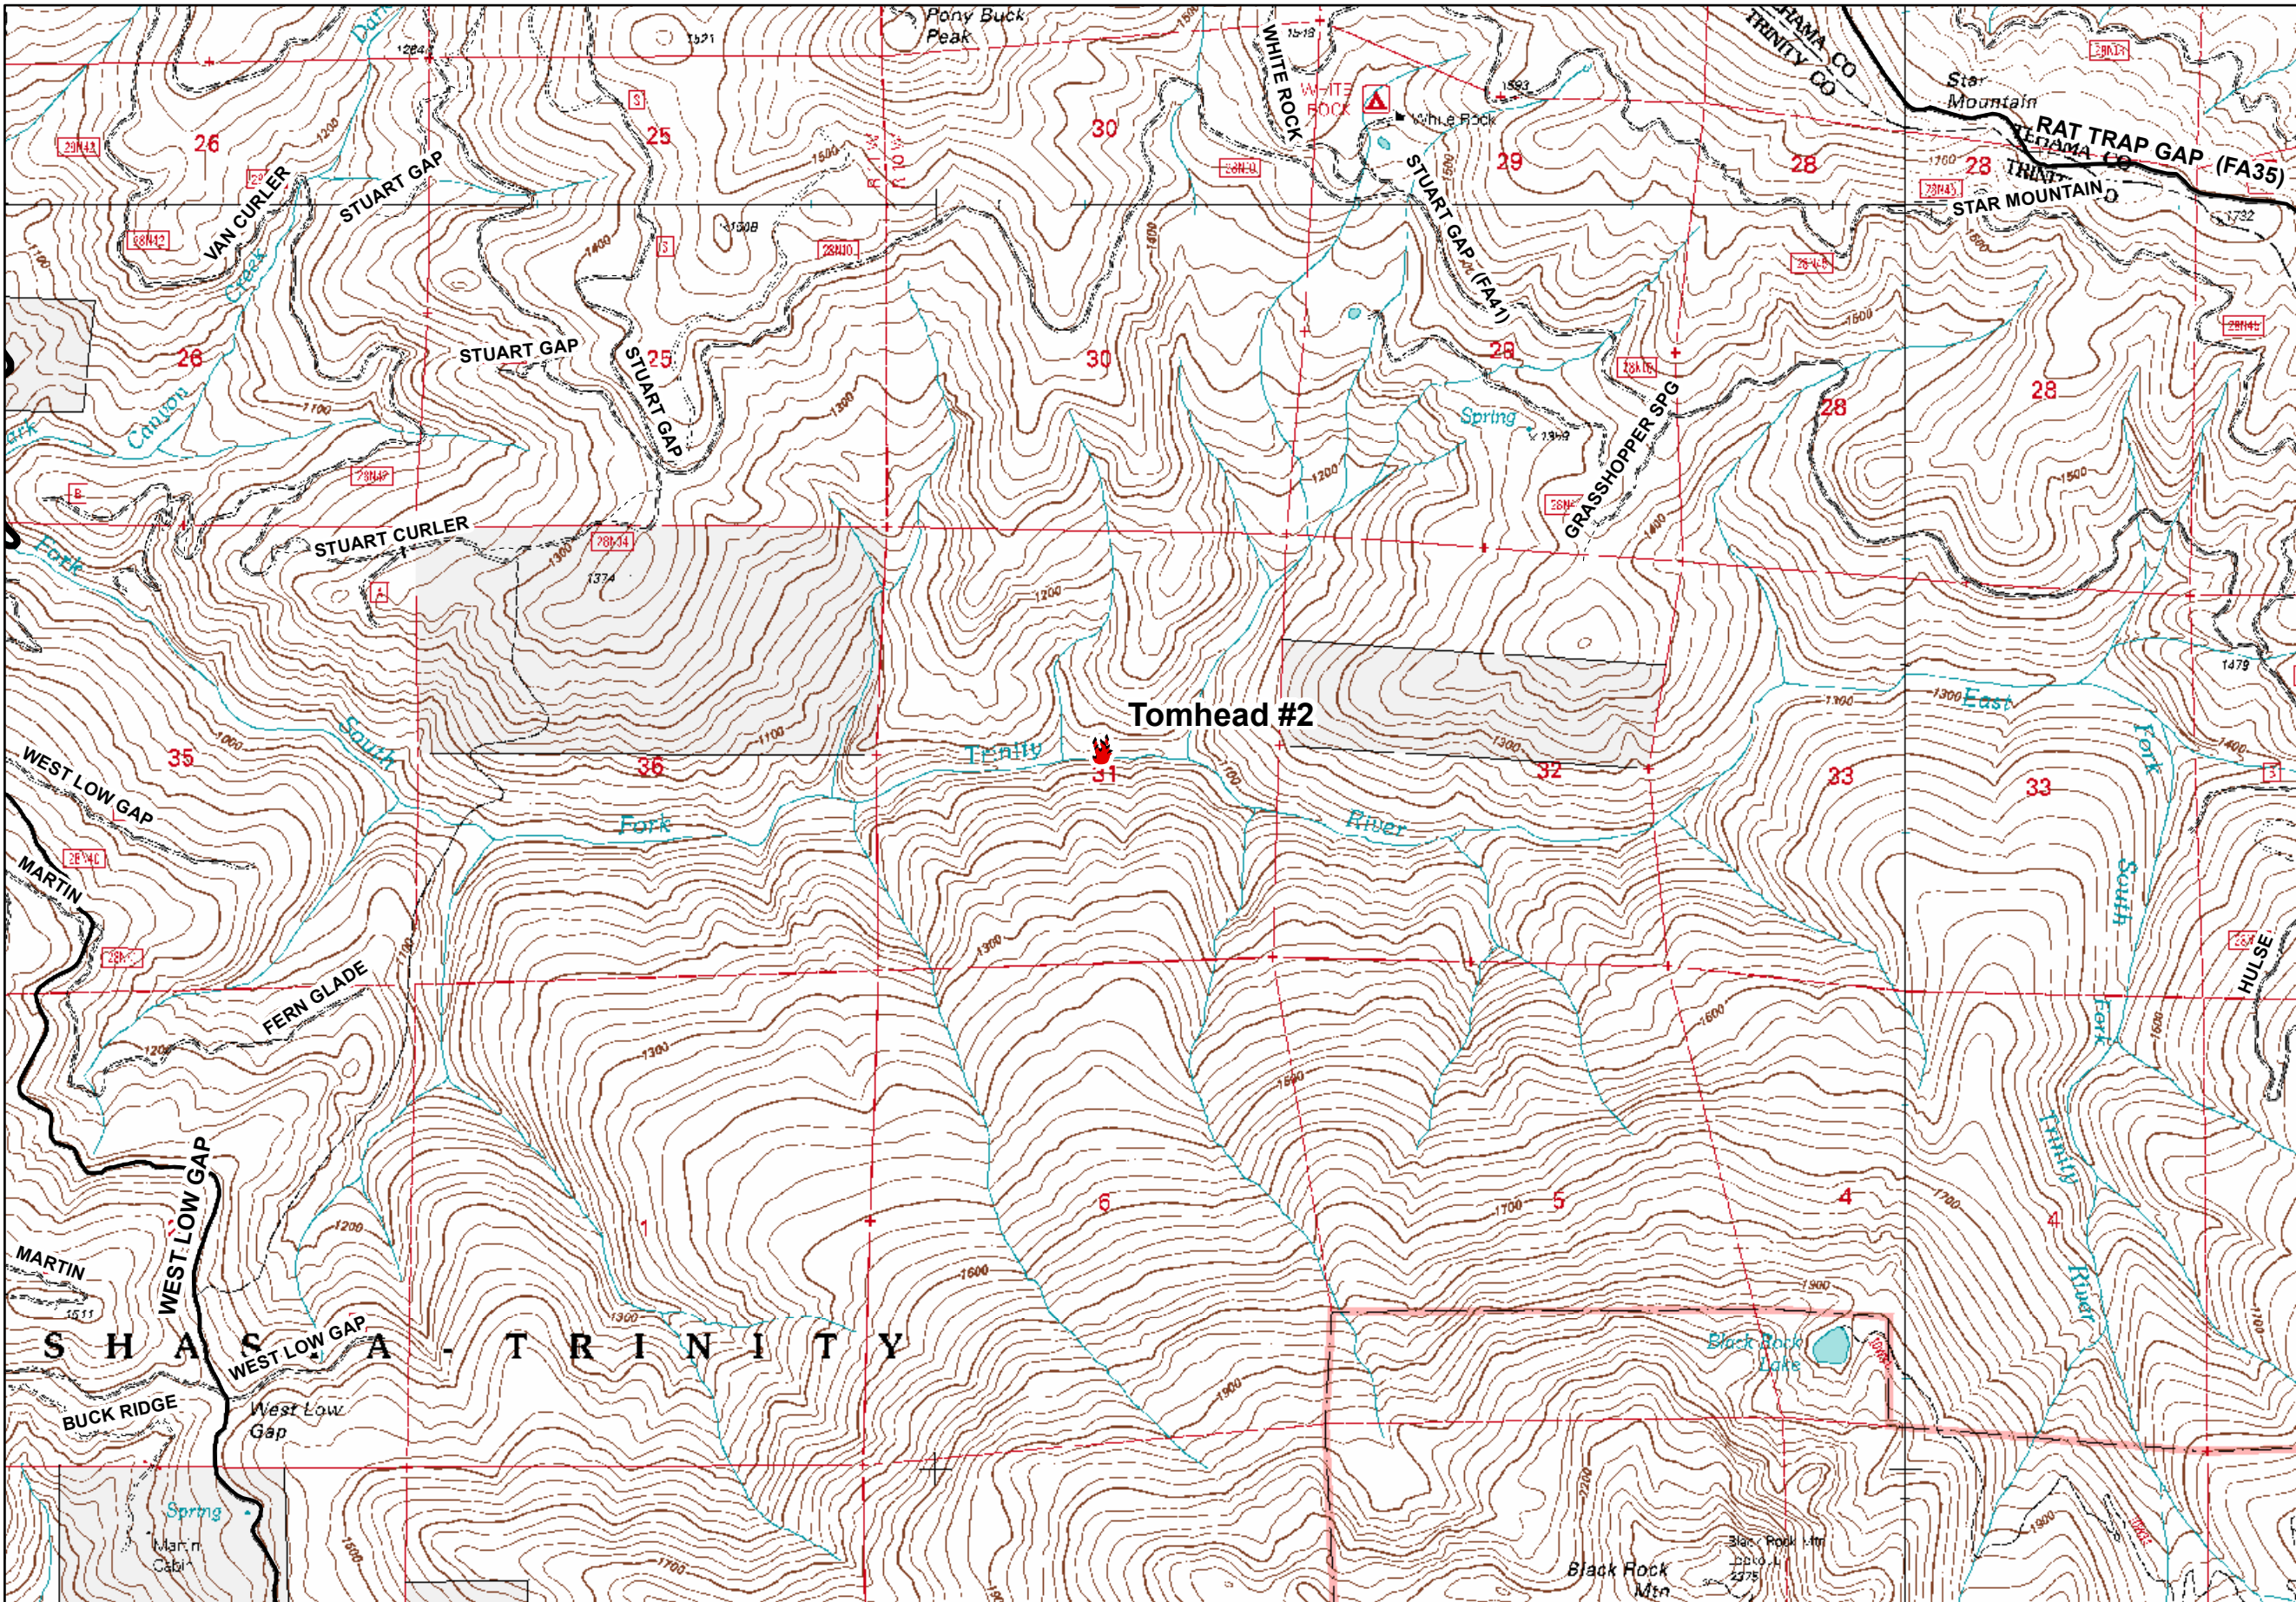

IAP Map Tile 18

LIME COMPLEX
CA-SHF-1041

Day Shift
06/23

NORCAL

Interagency Incident
Management Team

FIRE POINTS

 Fire Location

Roads

 Paved

 Improved

 Unimproved

1:24,000

 Miles
0 0.25 0.5