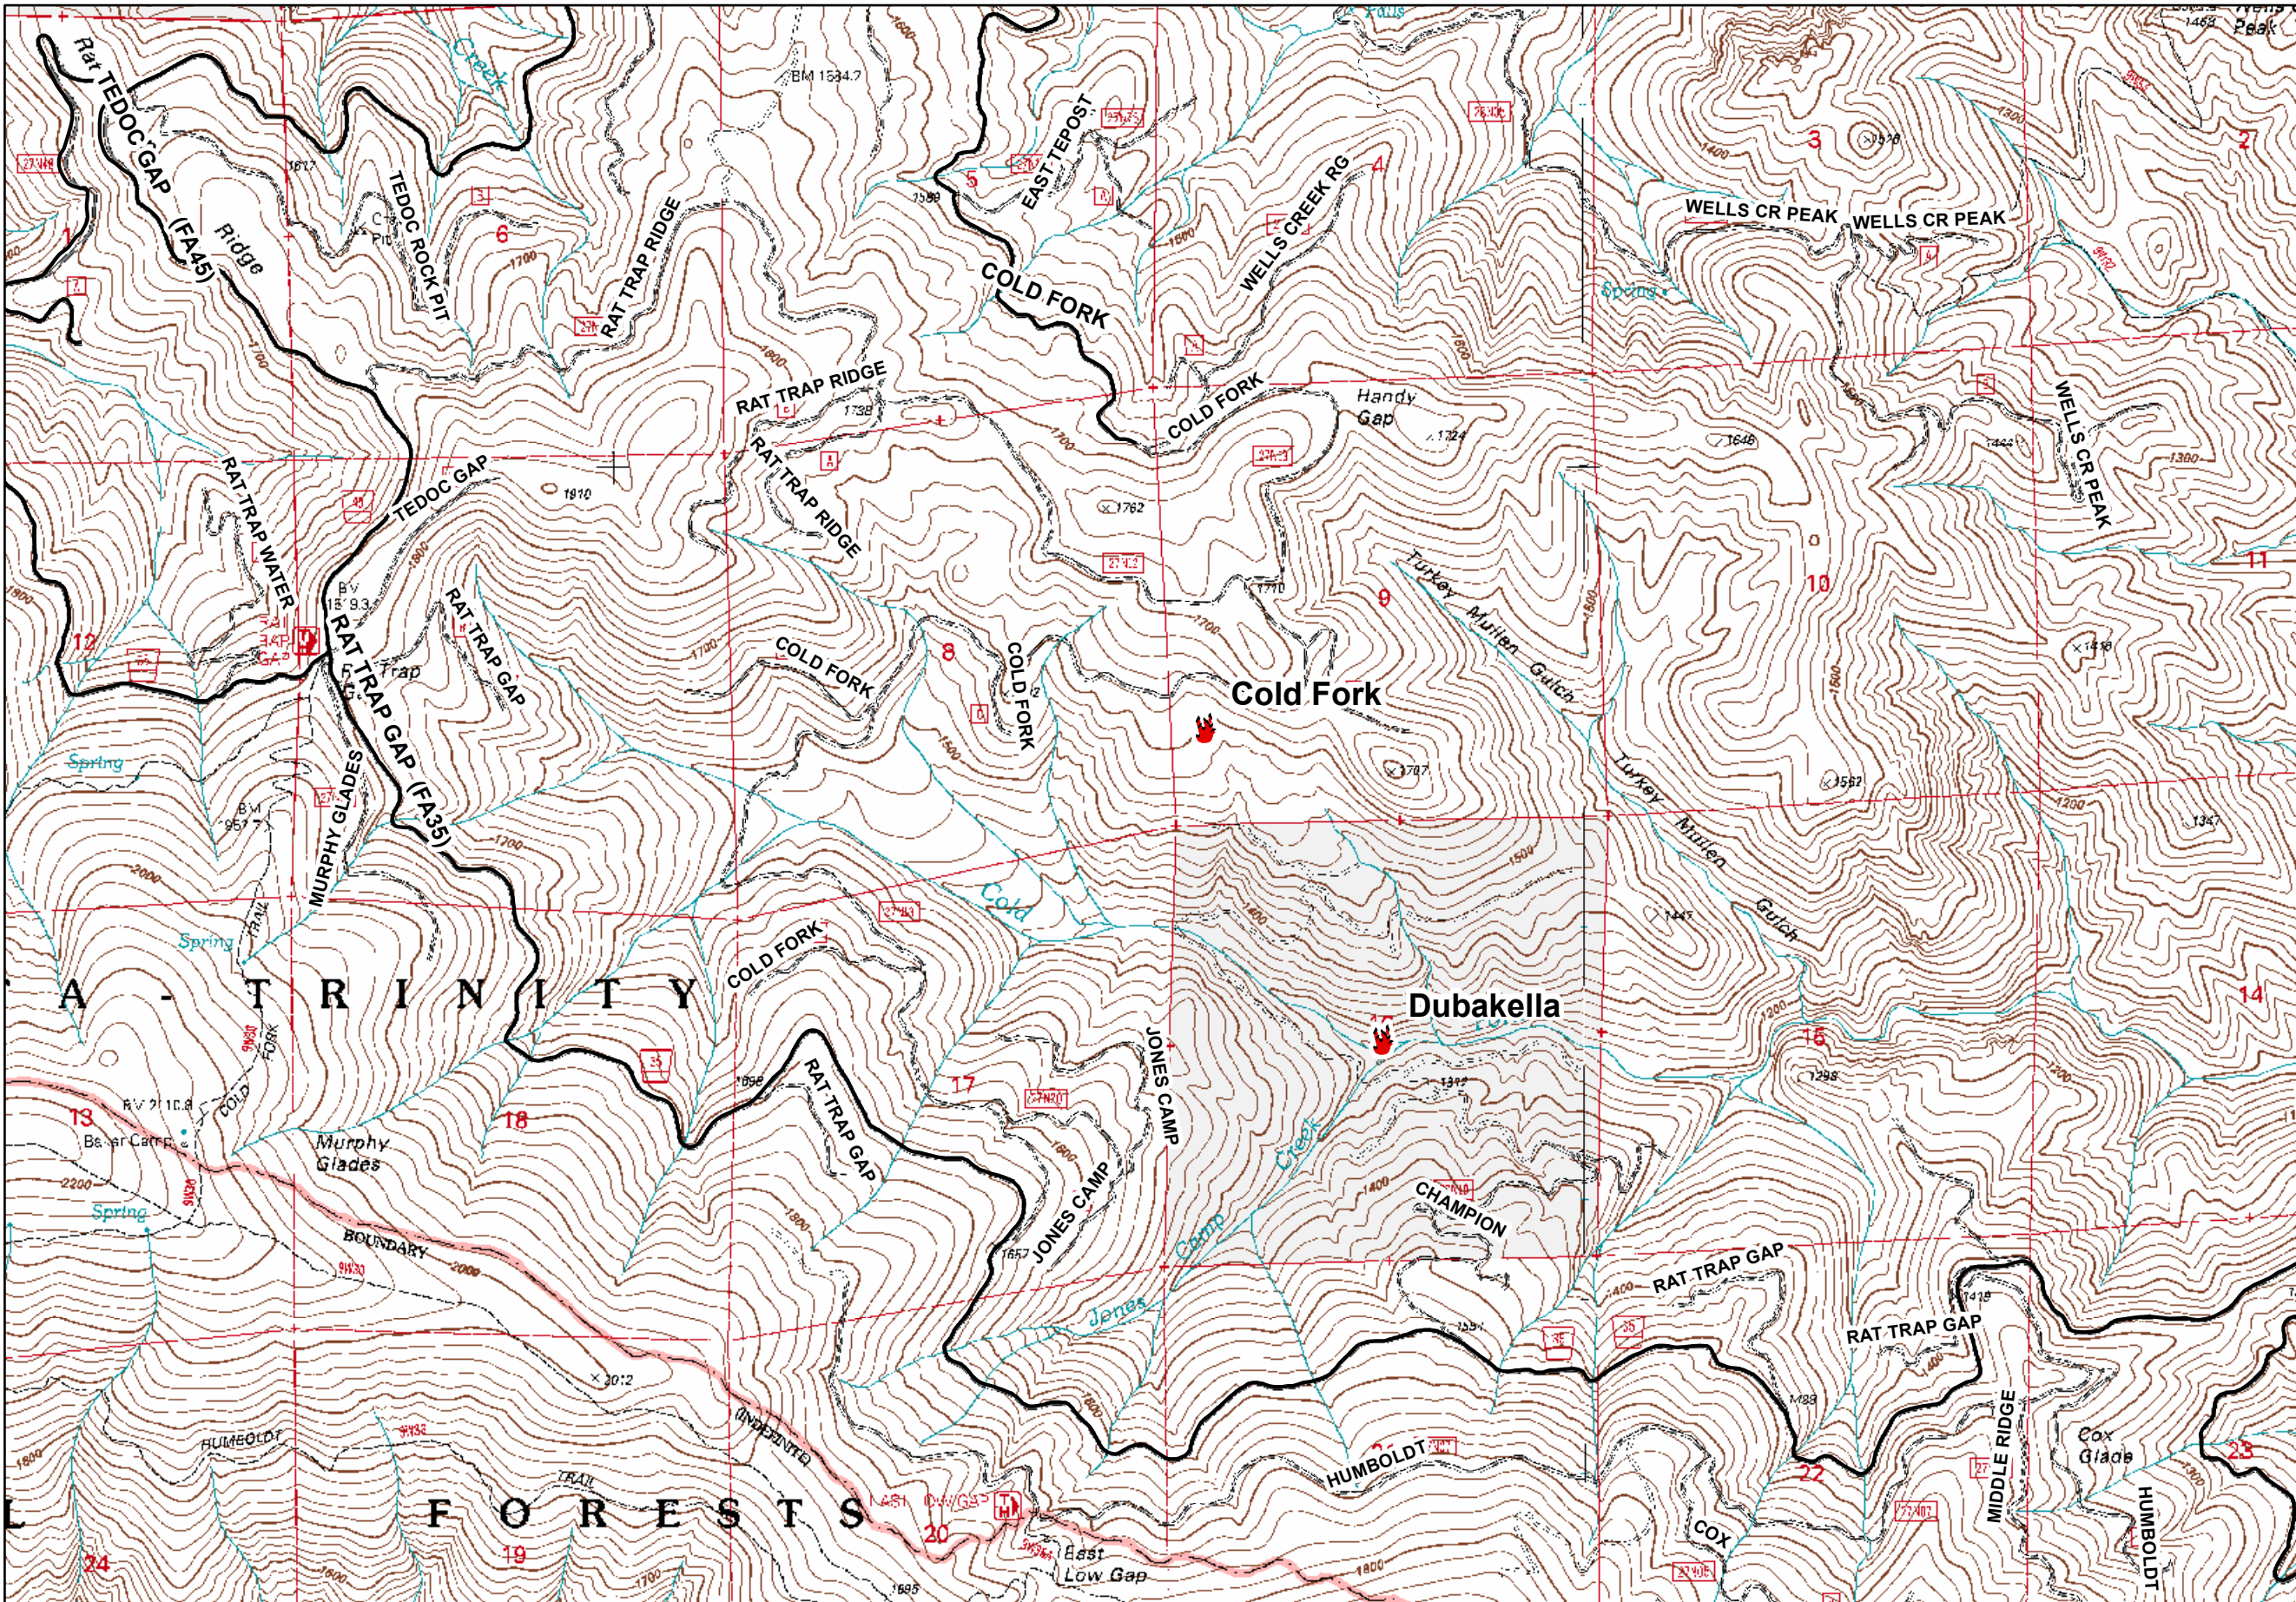

IAP Map Tile 21

LIME COMPLEX
CA-SHF-1041

Day Shift
06/23

NORCAL

Interagency Incident
Management Team

FIRE POINTS

 Fire Location

Roads

 Paved

 Improved

 Unimproved

1:24,000

 Miles
0 0.25 0.5