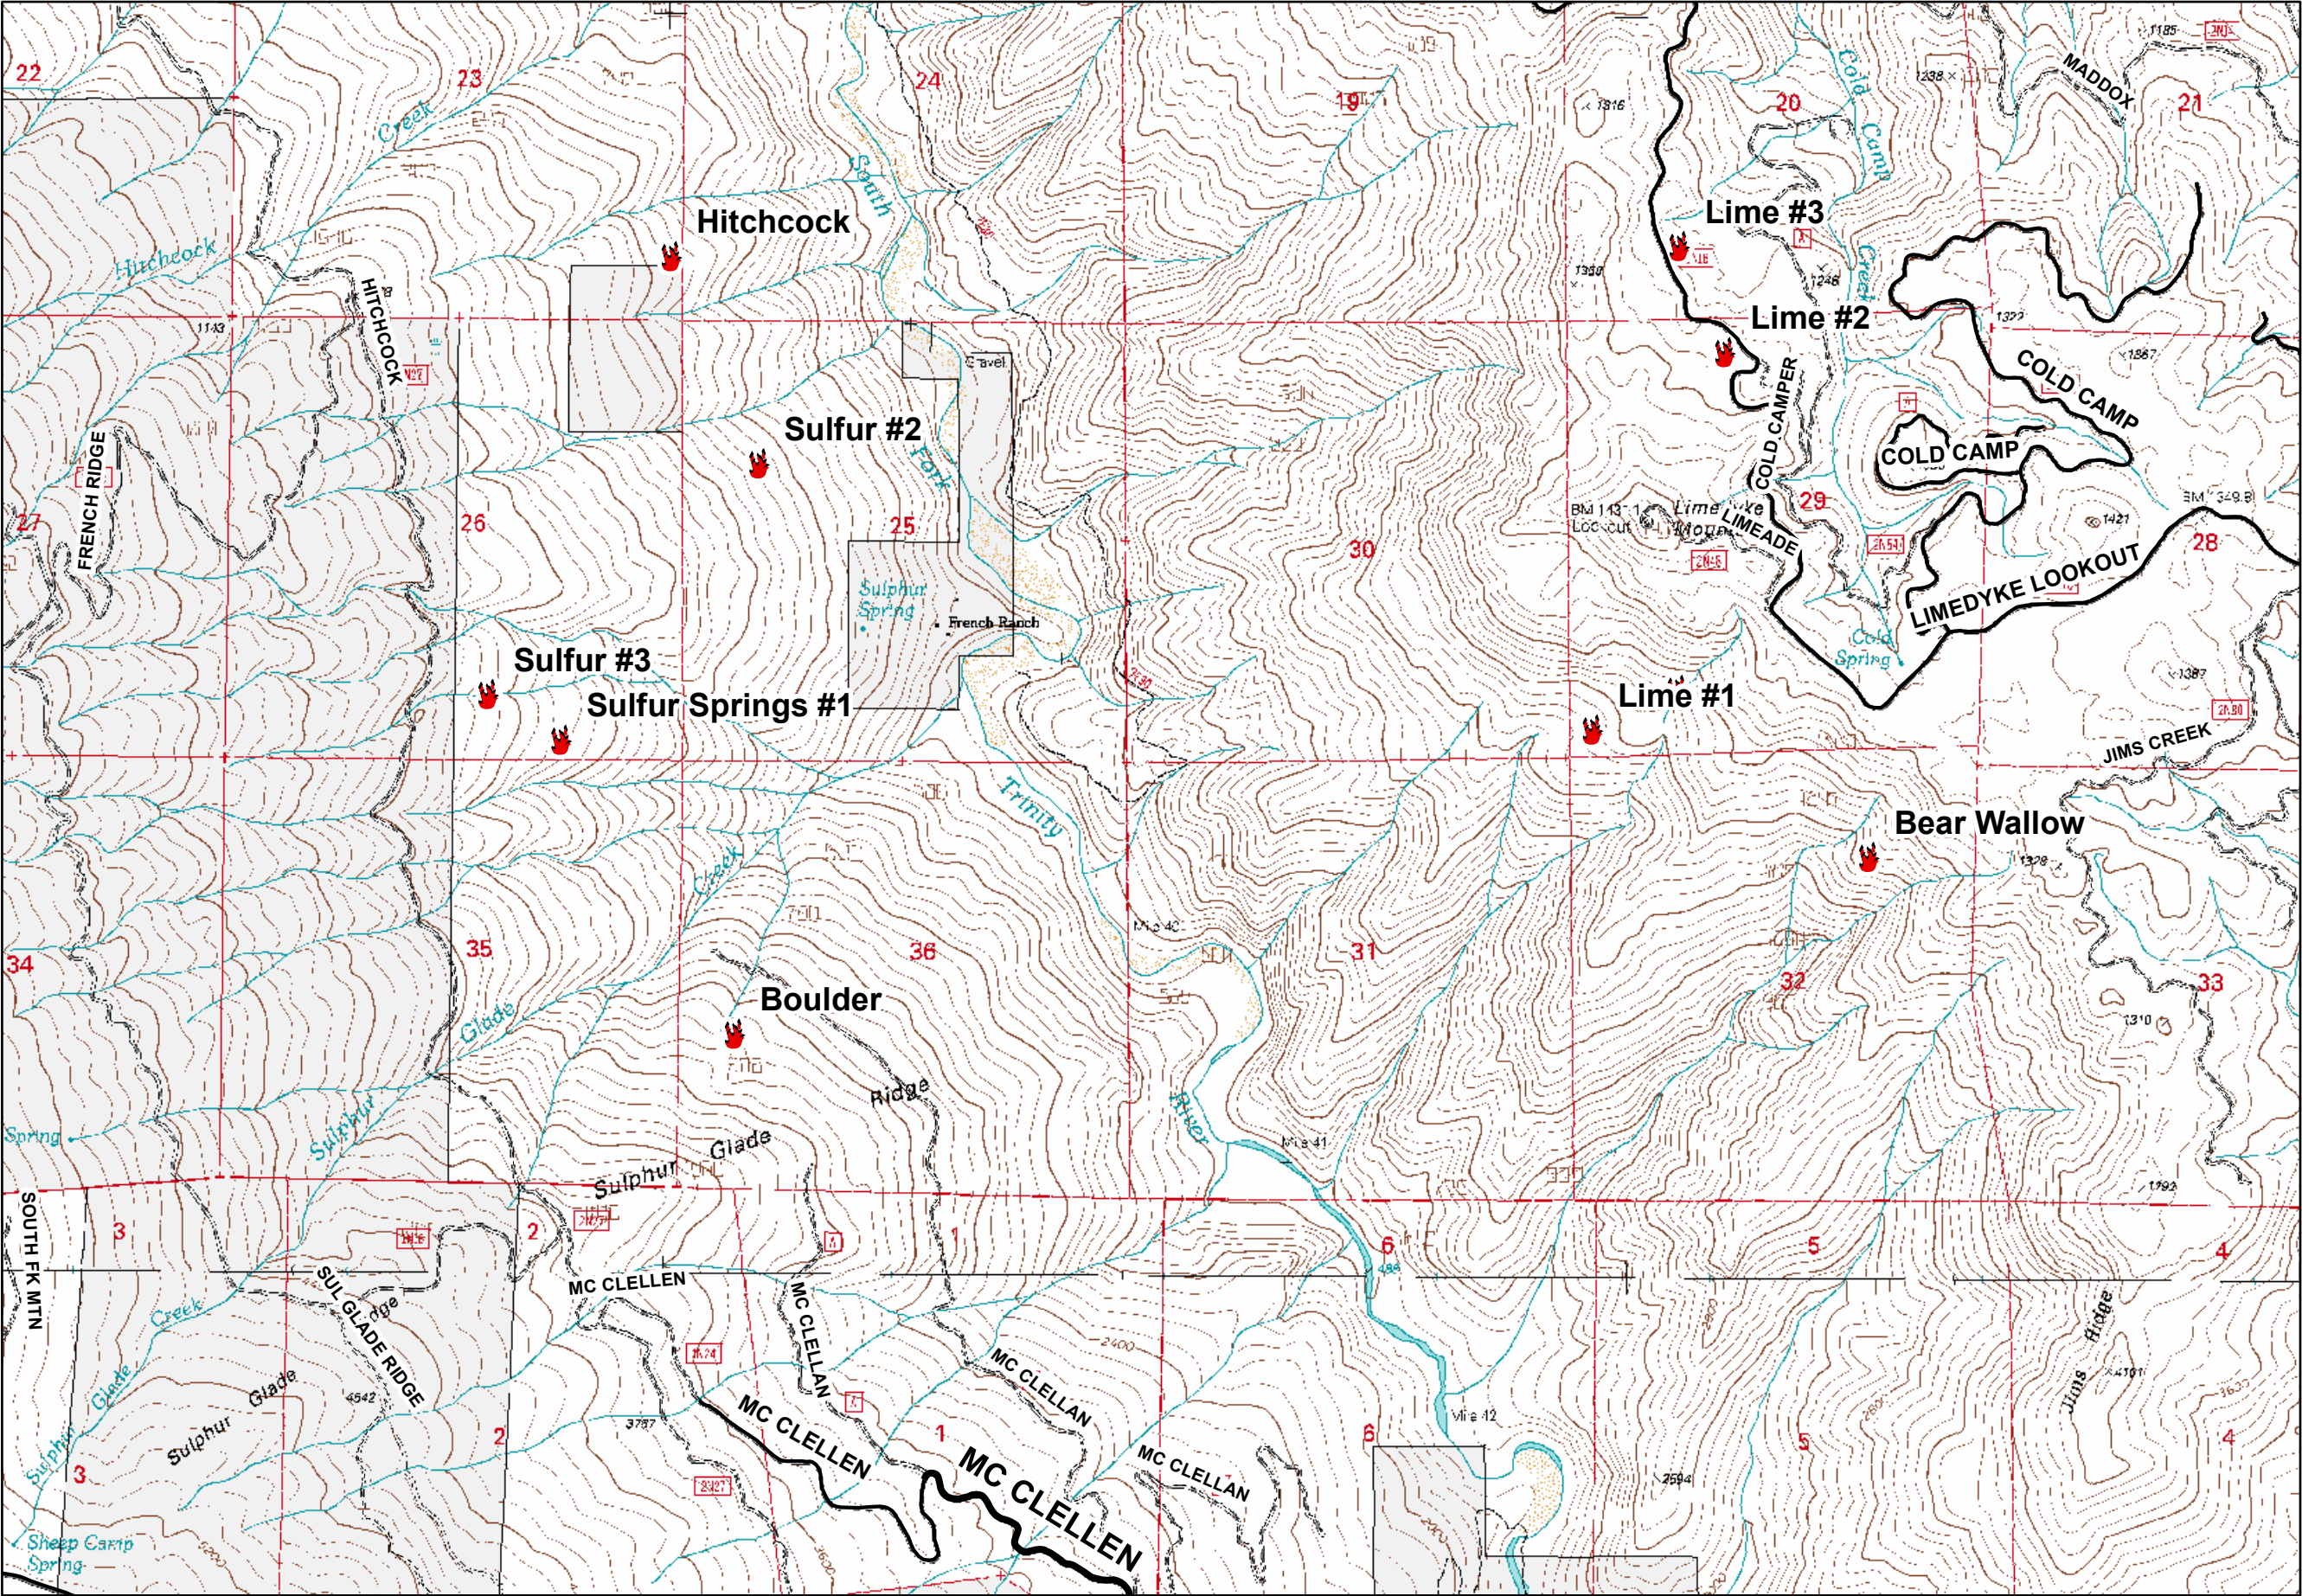

IAP Map Tile 7

LIME COMPLEX
CA-SHF-1041

Day Shift
06/23

NORCAL

Interagency Incident
Management Team

FIRE POINTS

 Fire Location

Roads

 Paved

 Improved

 Unimproved

1:24,000

 Miles
0 0.25 0.5