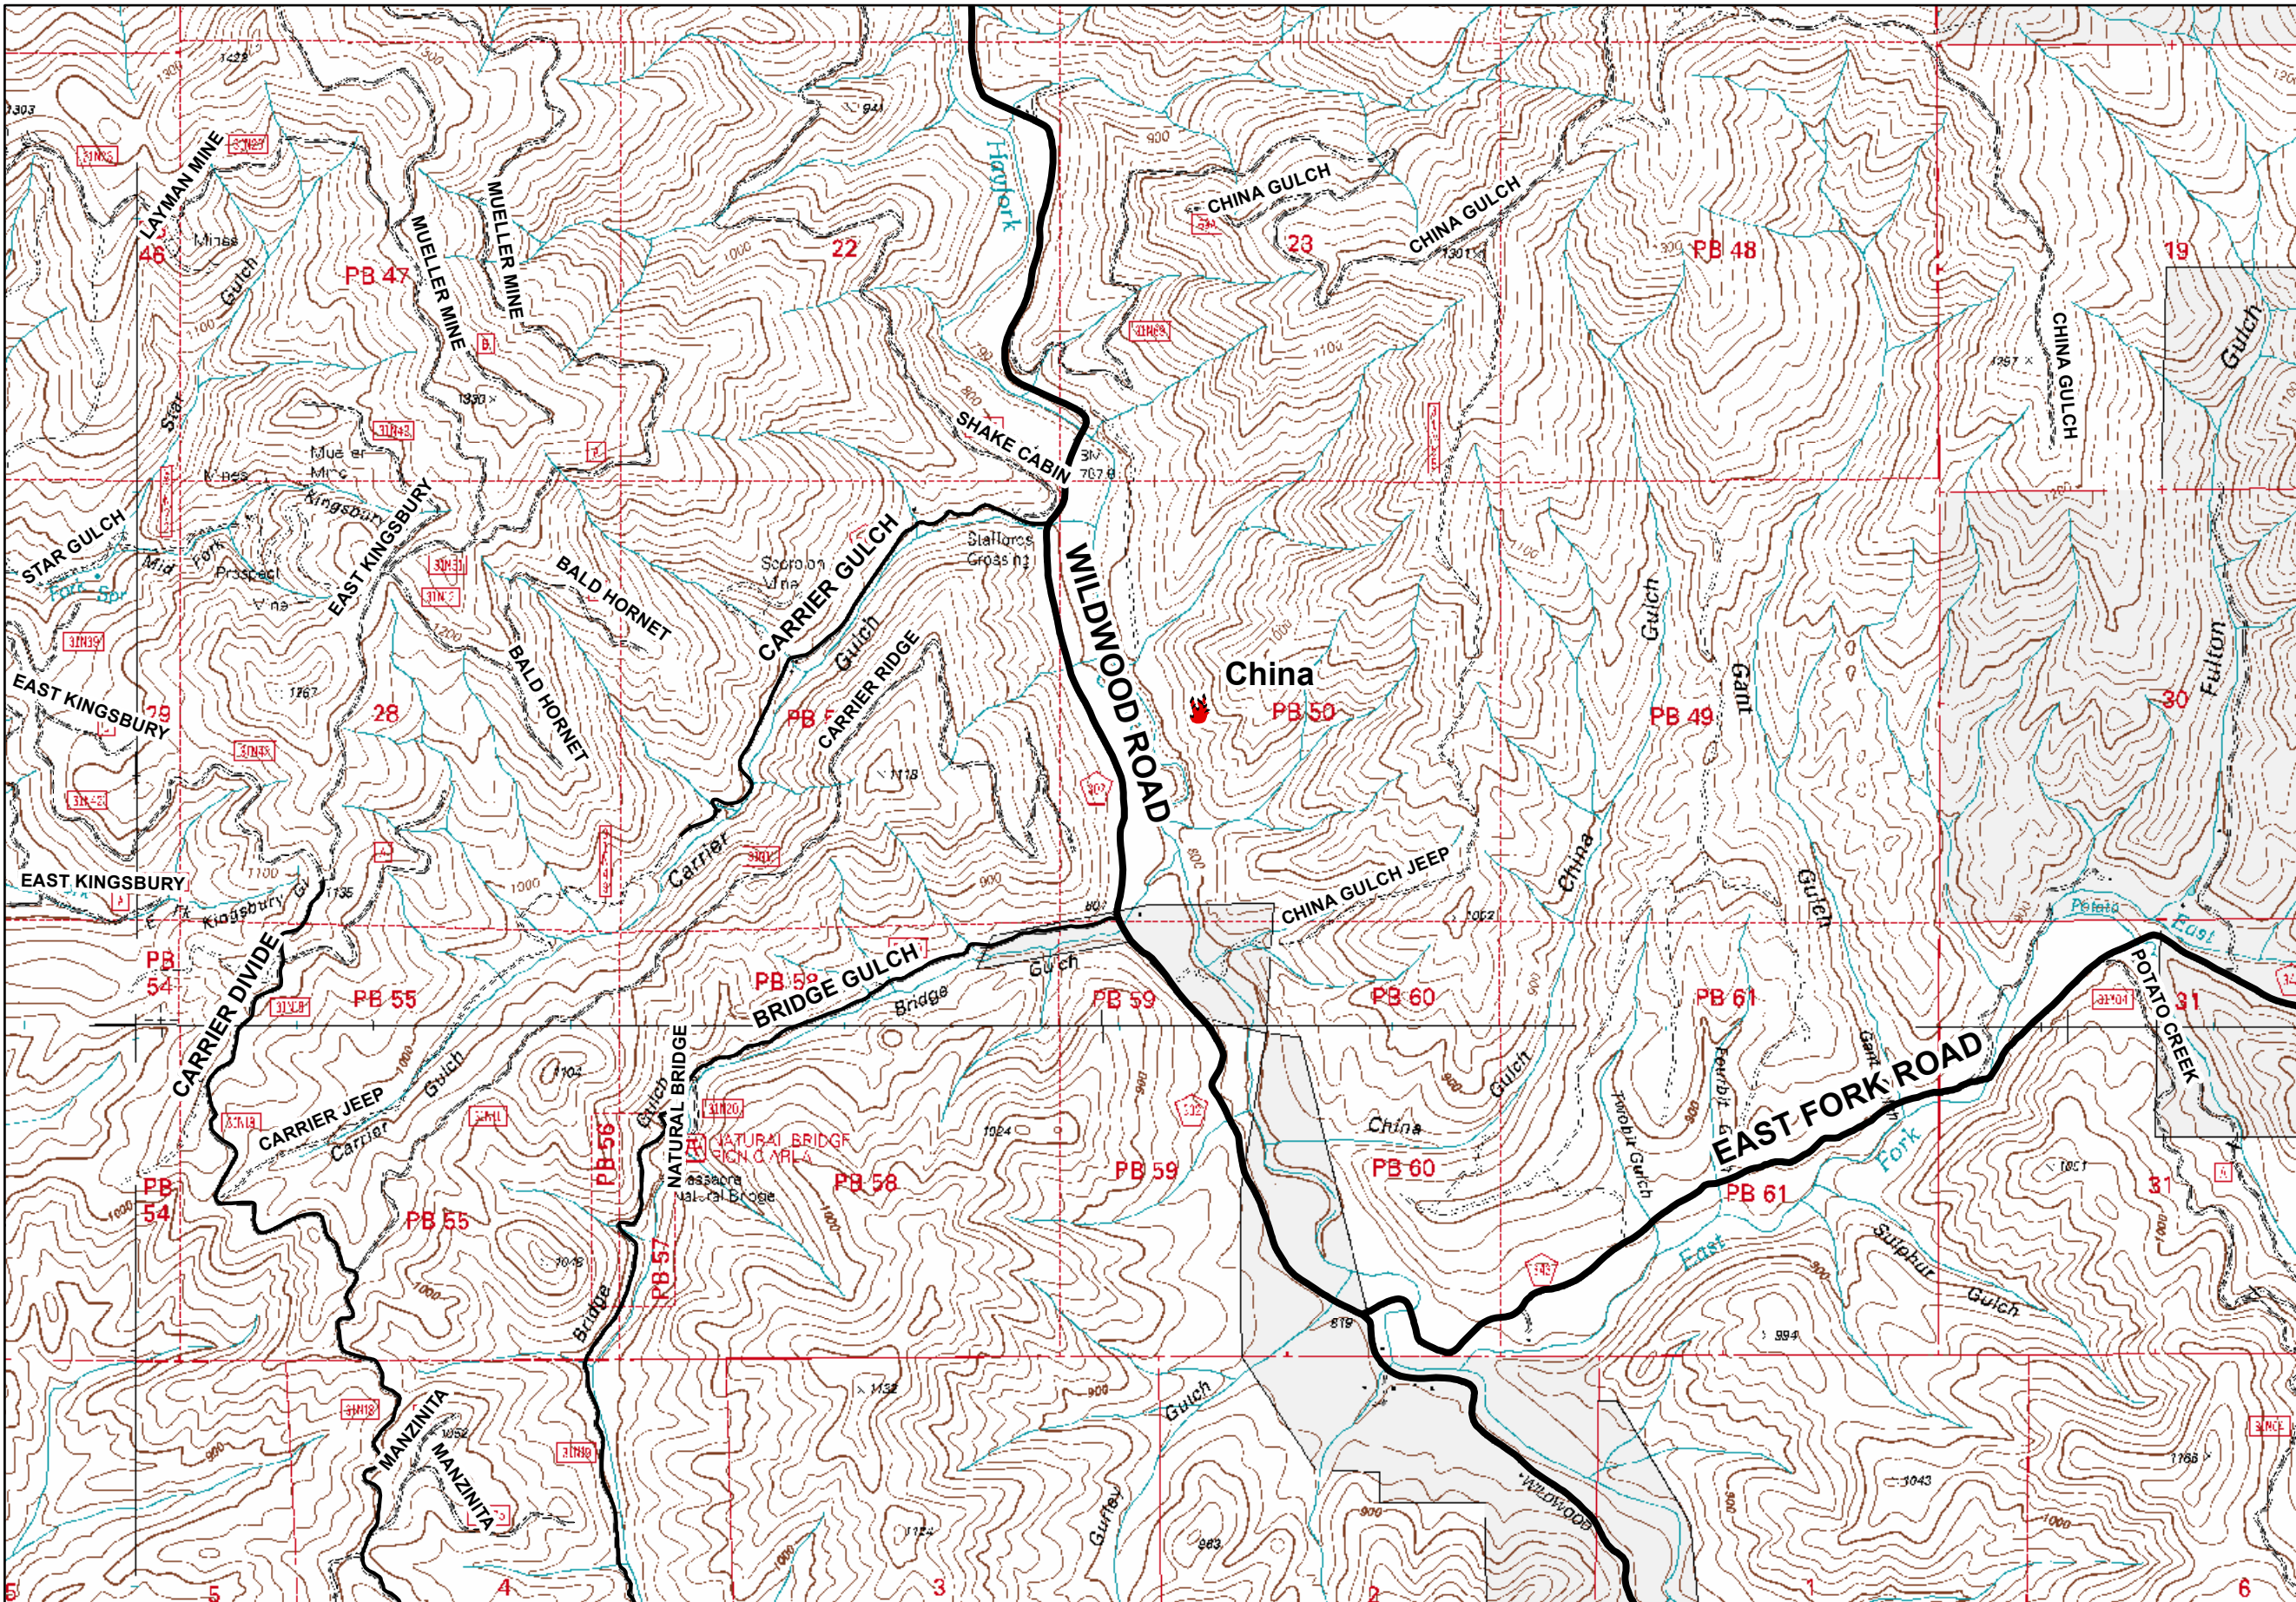

IAP Map Tile 9

LIME COMPLEX
CA-SHF-1041

Day Shift
06/23

NORCAL

Interagency Incident
Management Team

FIRE POINTS

Fire Location

Roads

Paved

Improved

Unimproved

1:24,000

Miles
0 0.25 0.5