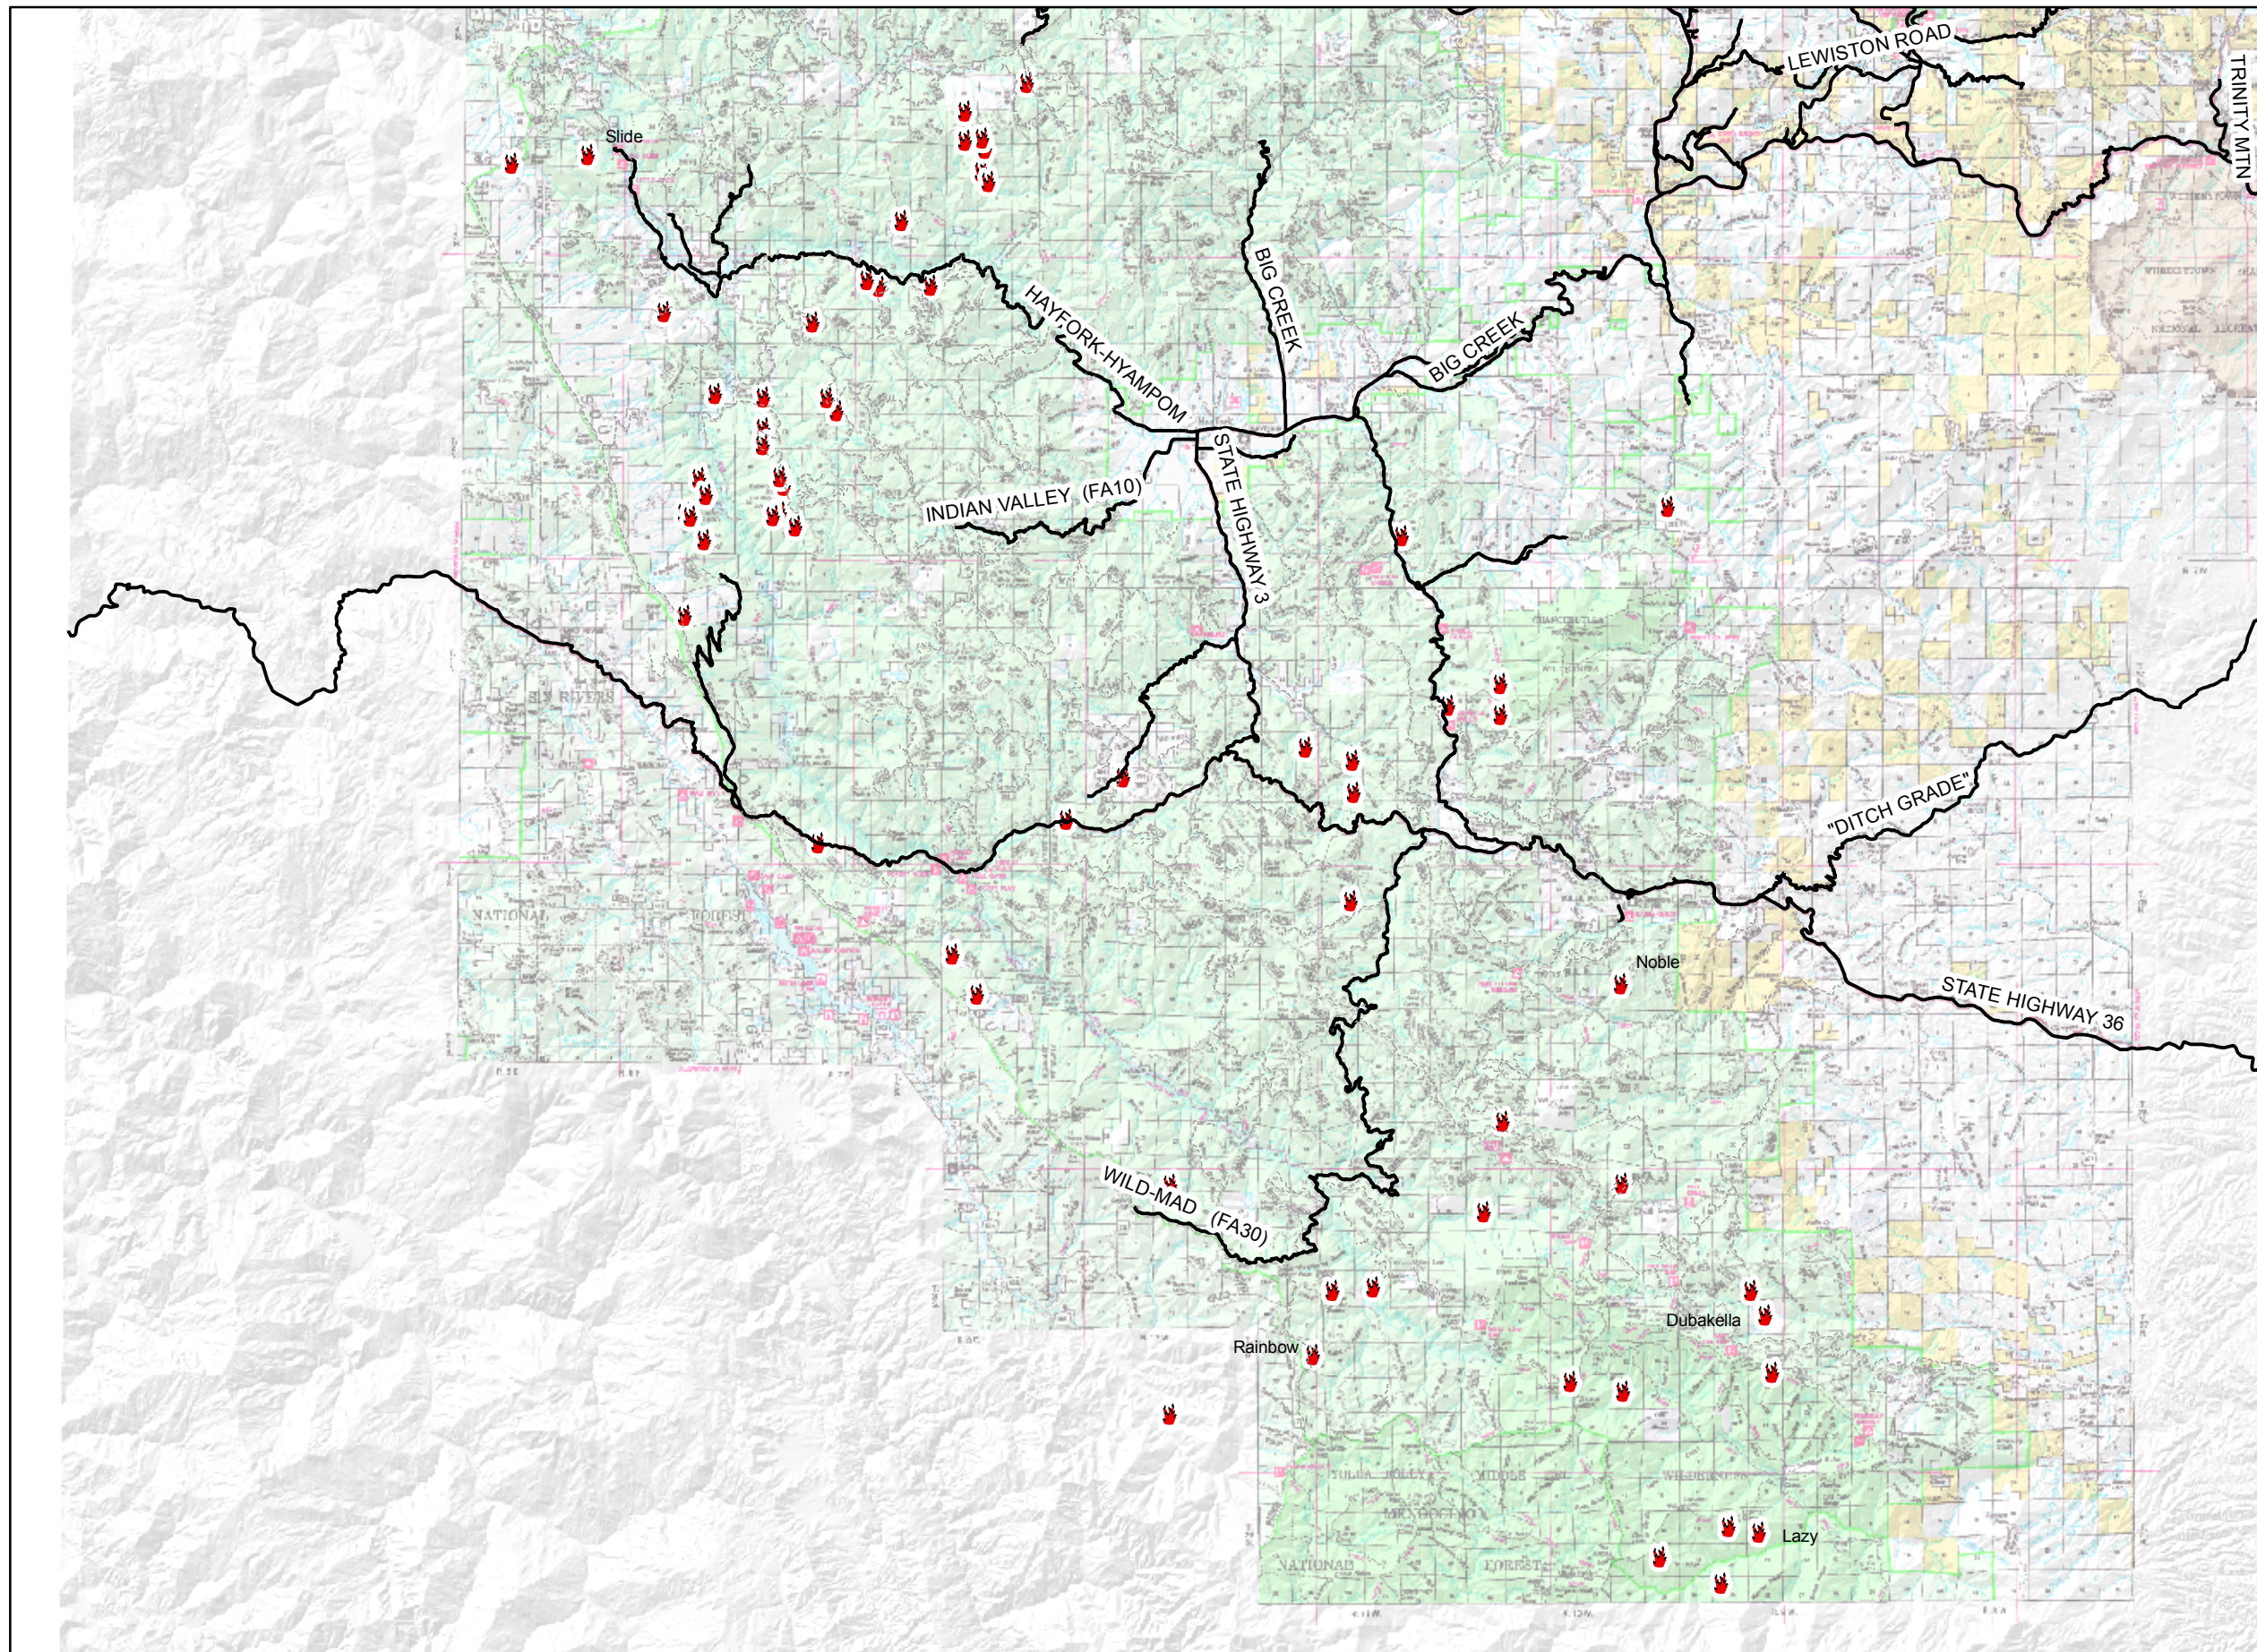

Public Info Map

LIME COMPLEX
CA-SHF-1041

06/23/2008

NORCAL

Interagency Incident
Management Team

FIRE POINTS

 Fire Location

Roads

 Main Roads

 Other Local Roads