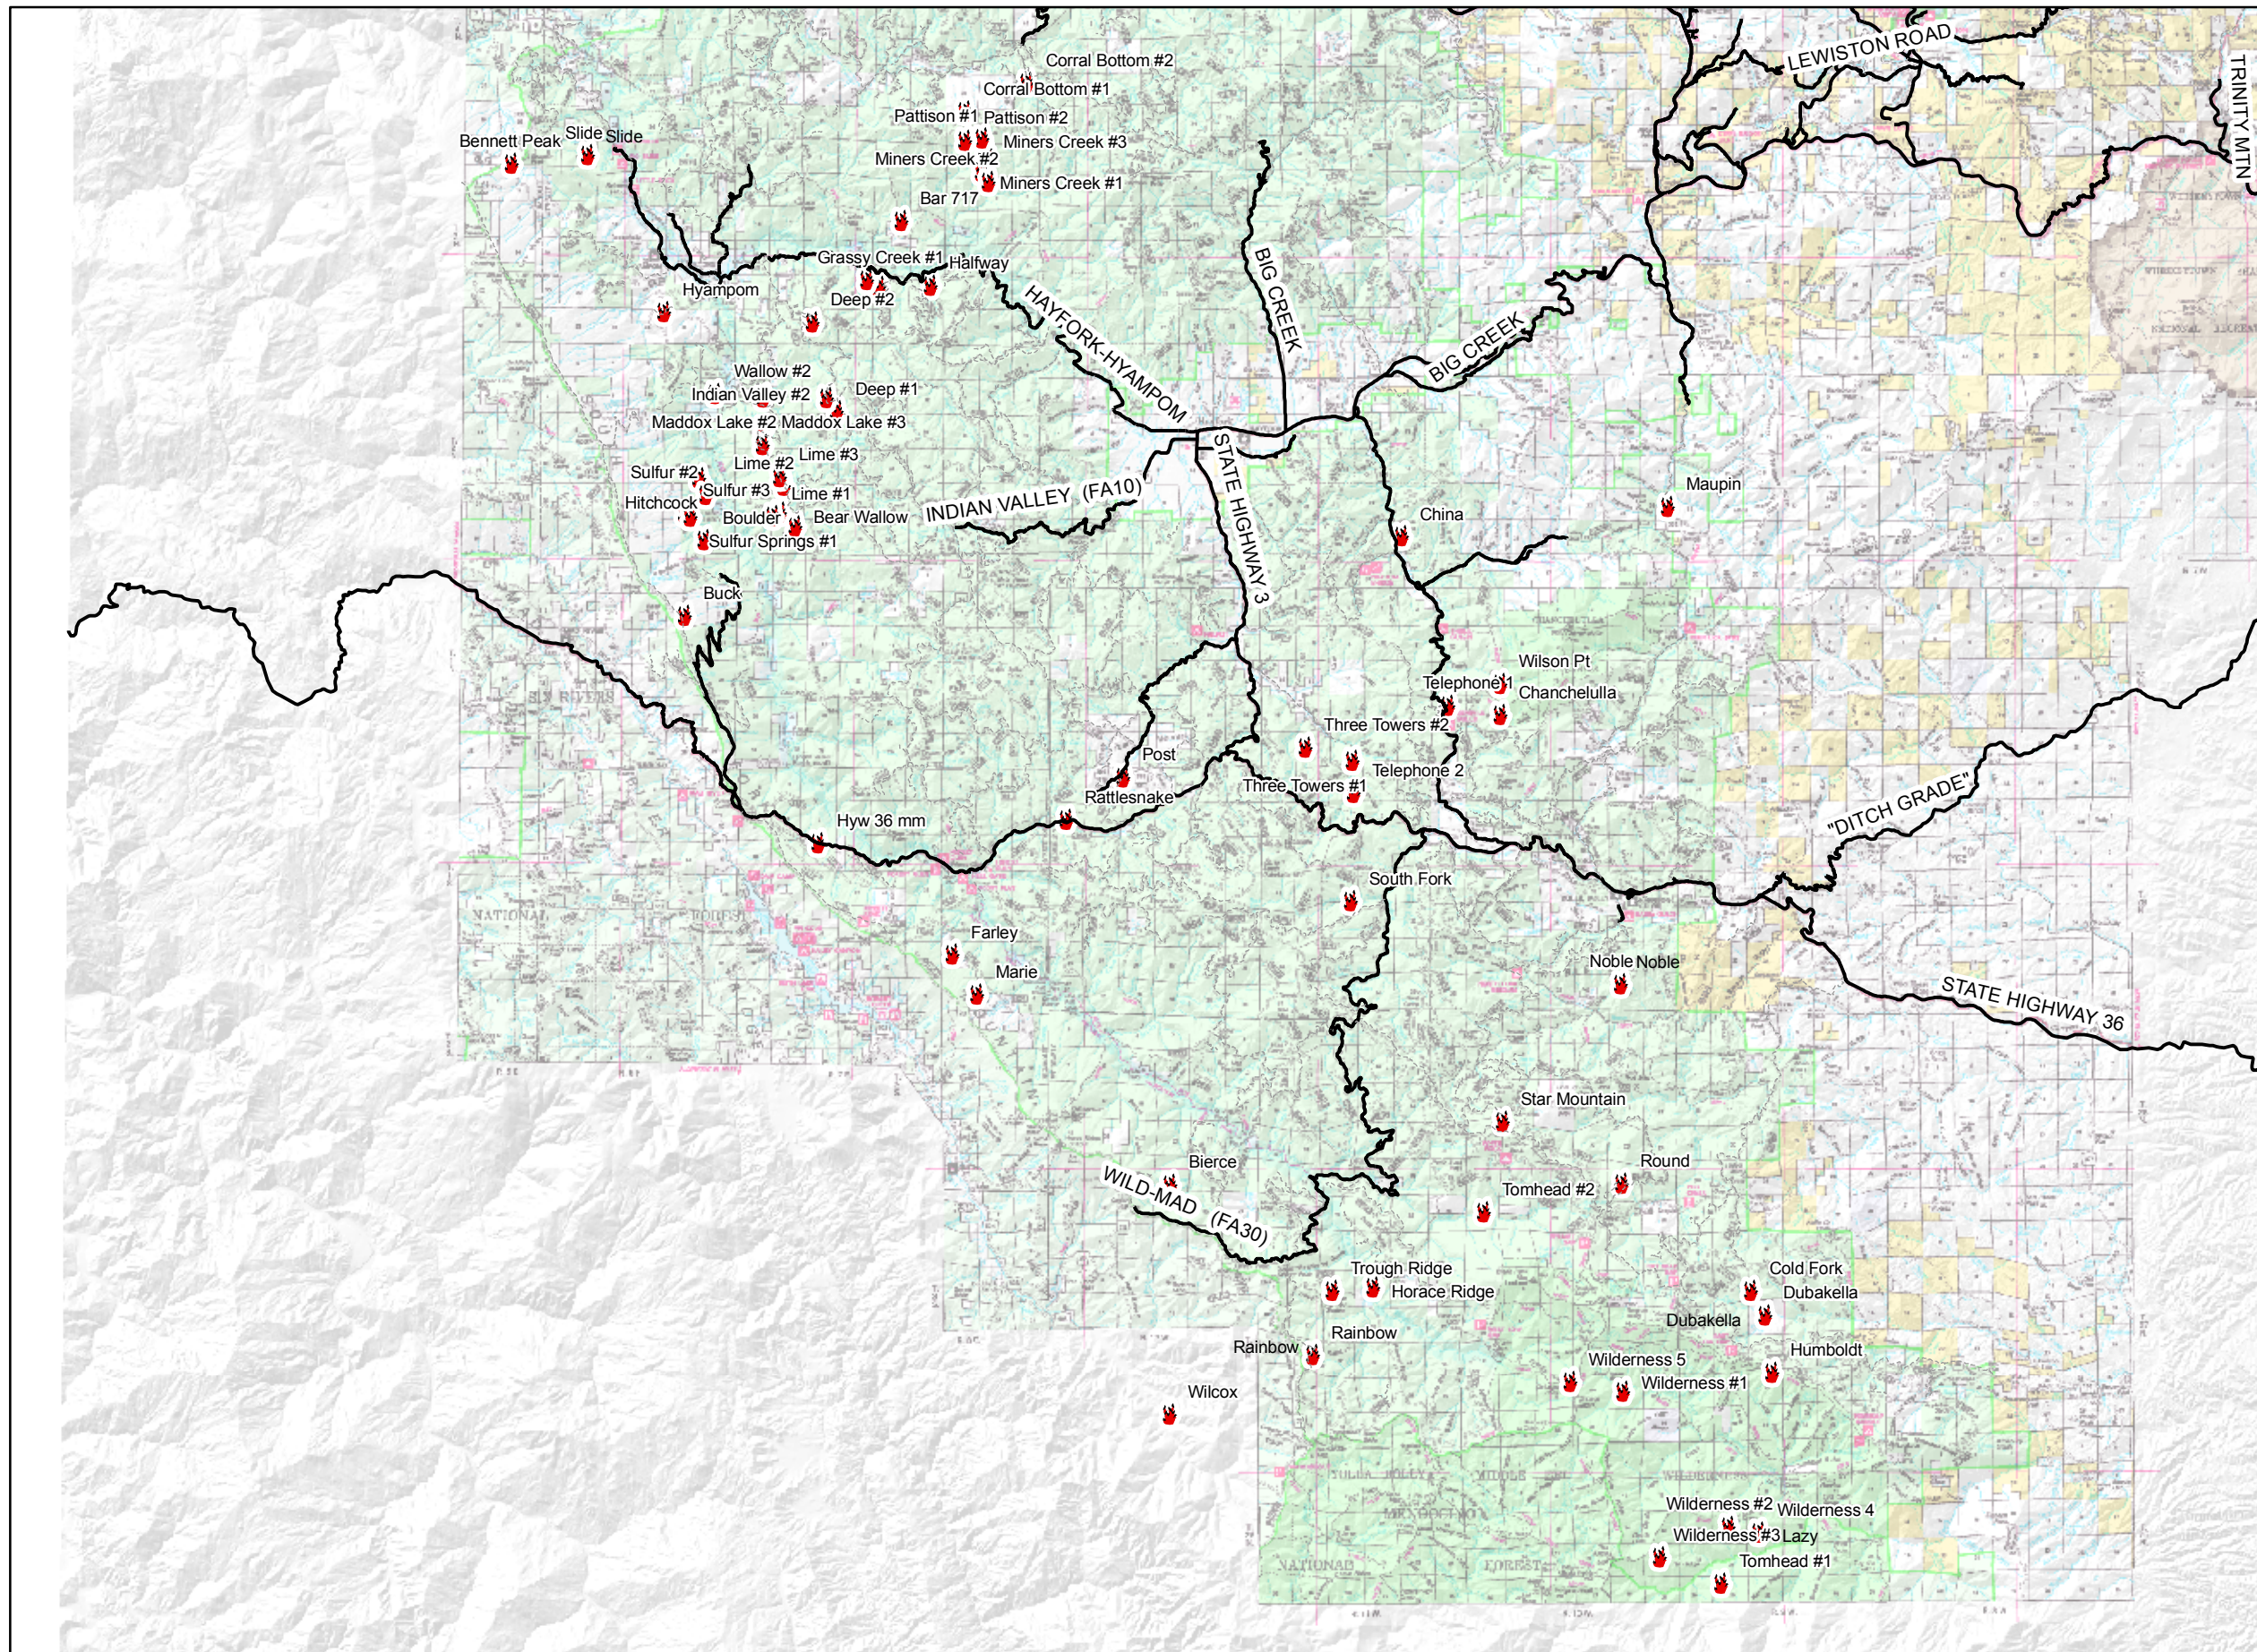

Public Info Map

LIME COMPLEX
CA-SHF-1041

06/23/2008

NORCAL

Interagency Incident
Management Team

FIRE POINTS

 Fire Location

Roads

 Main Roads

 Other Local Roads