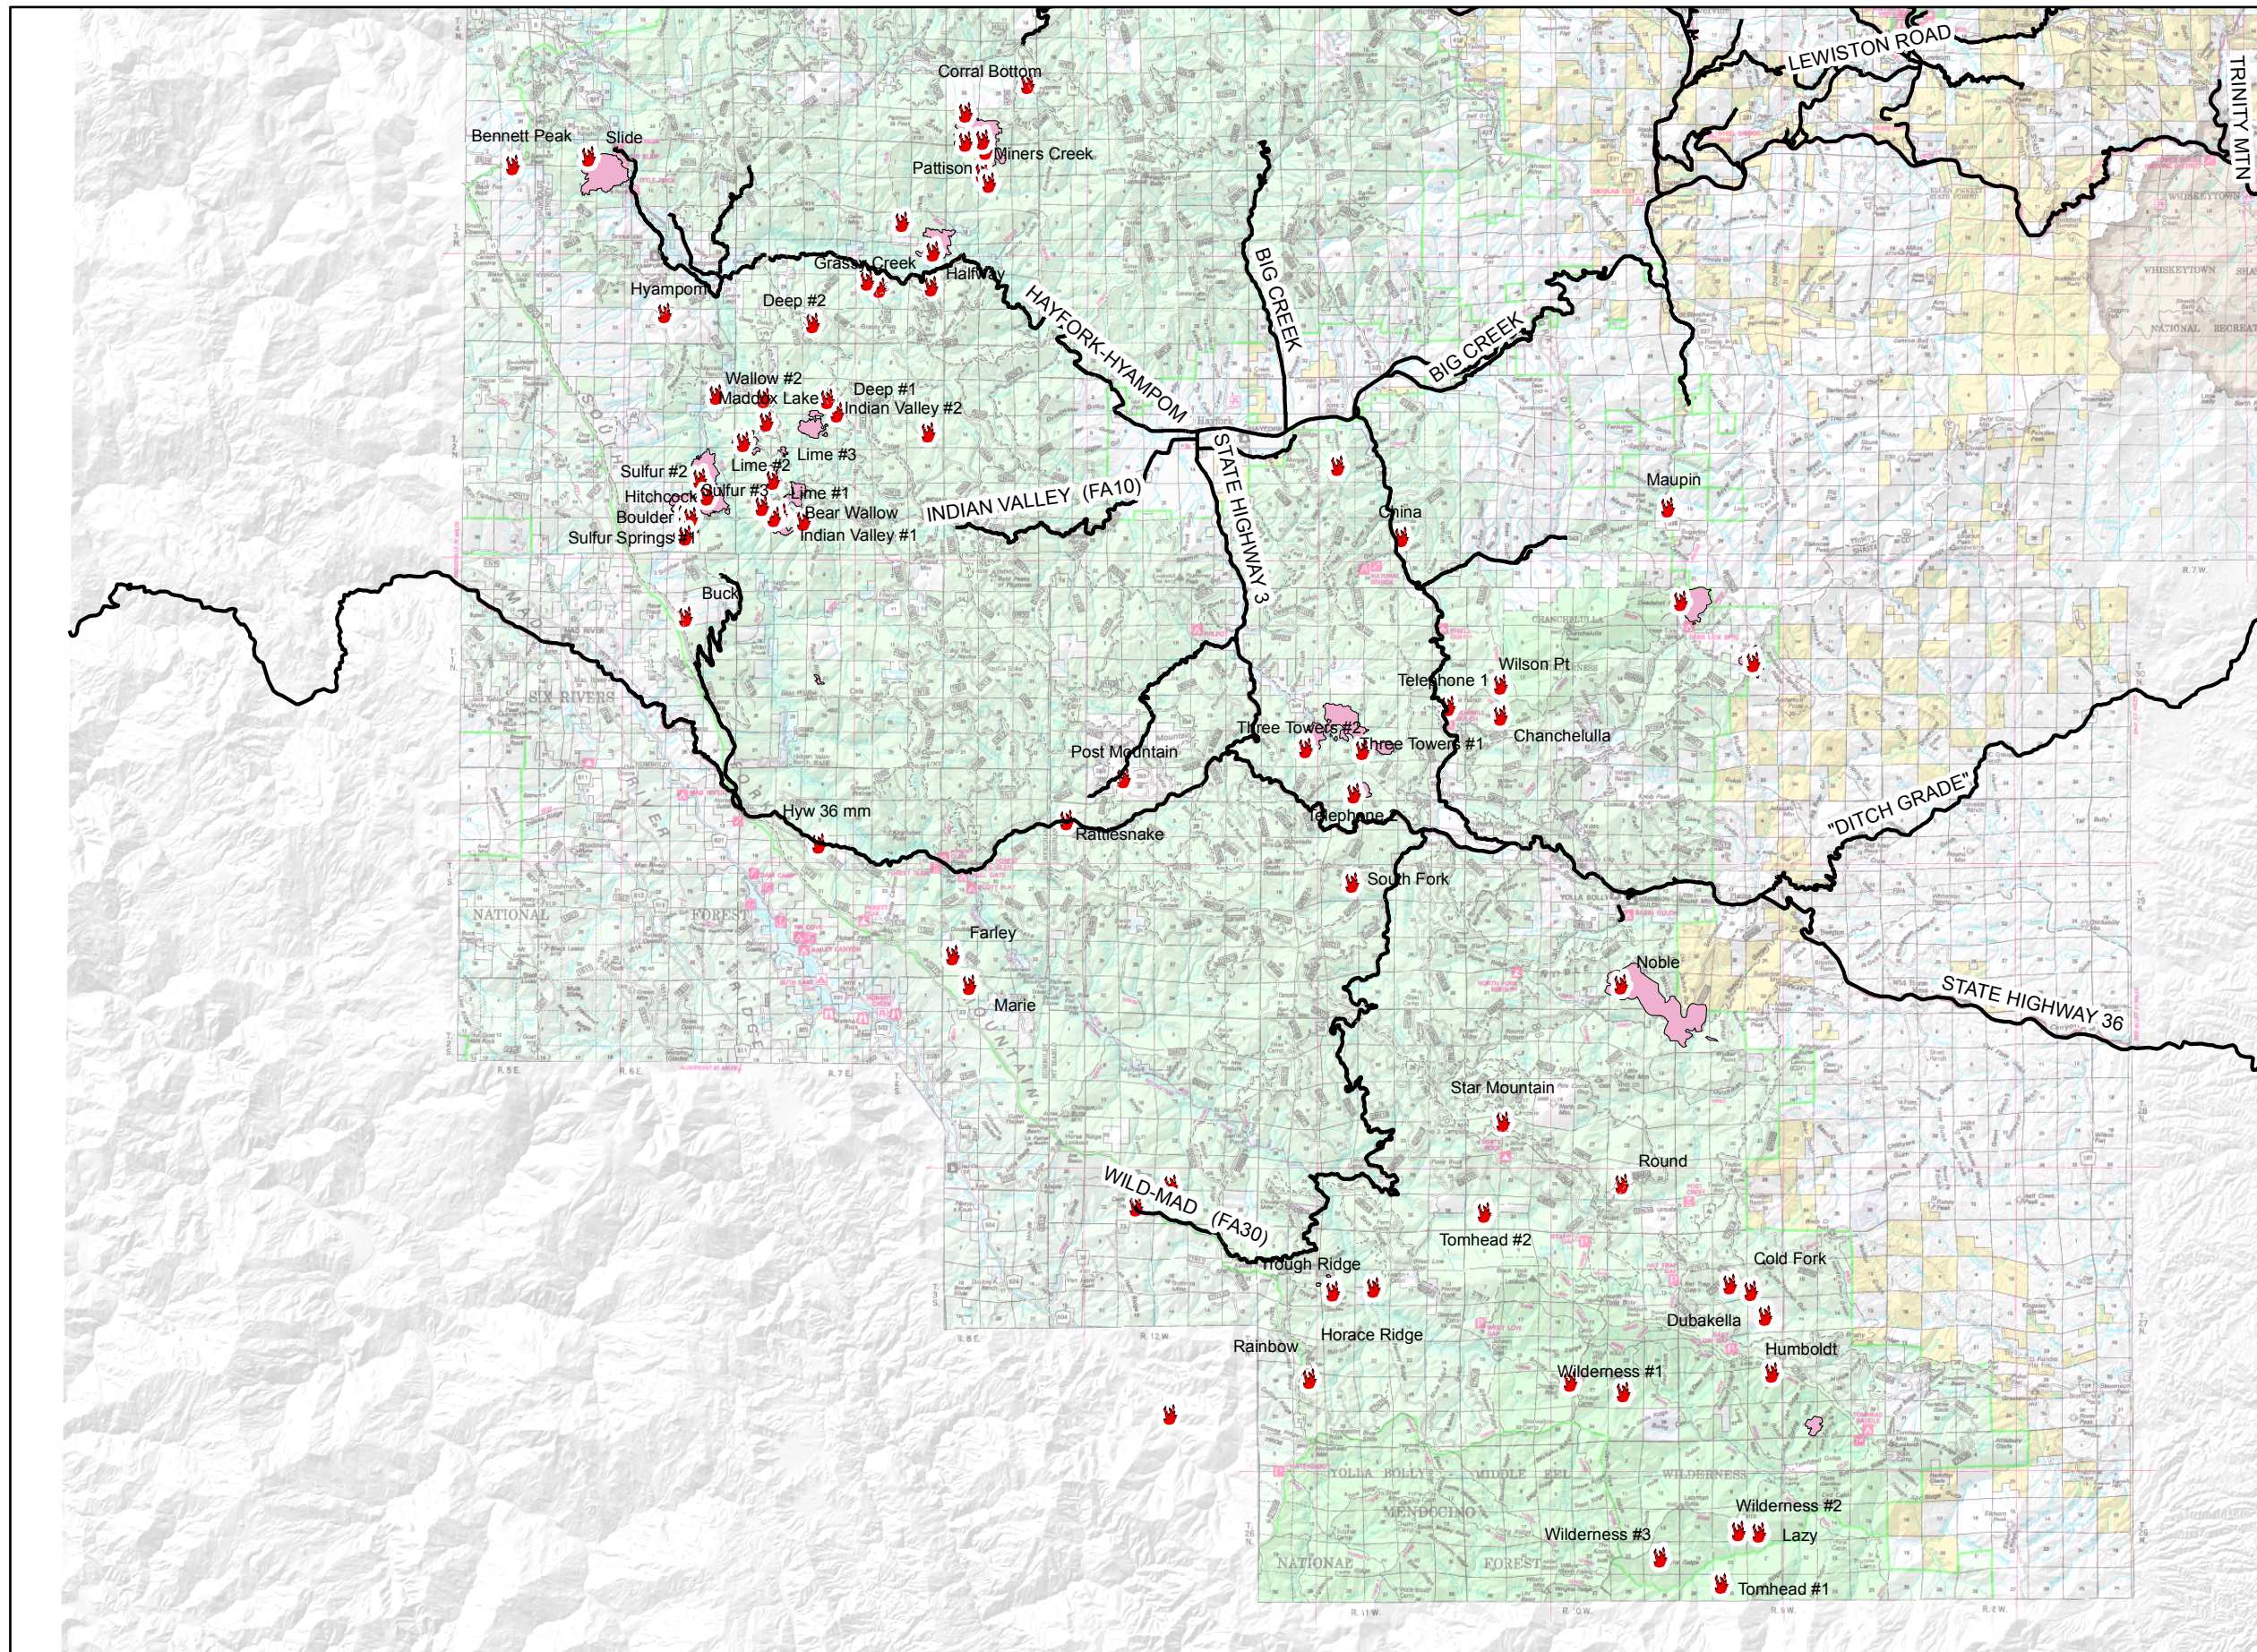

Public Info Map

LIME COMPLEX
CA-SHF-1041

06/24/2008

FIRE POINTS

- Fire Location
- Fire Perimeter

Roads

- Main Roads
- Other Local Roads