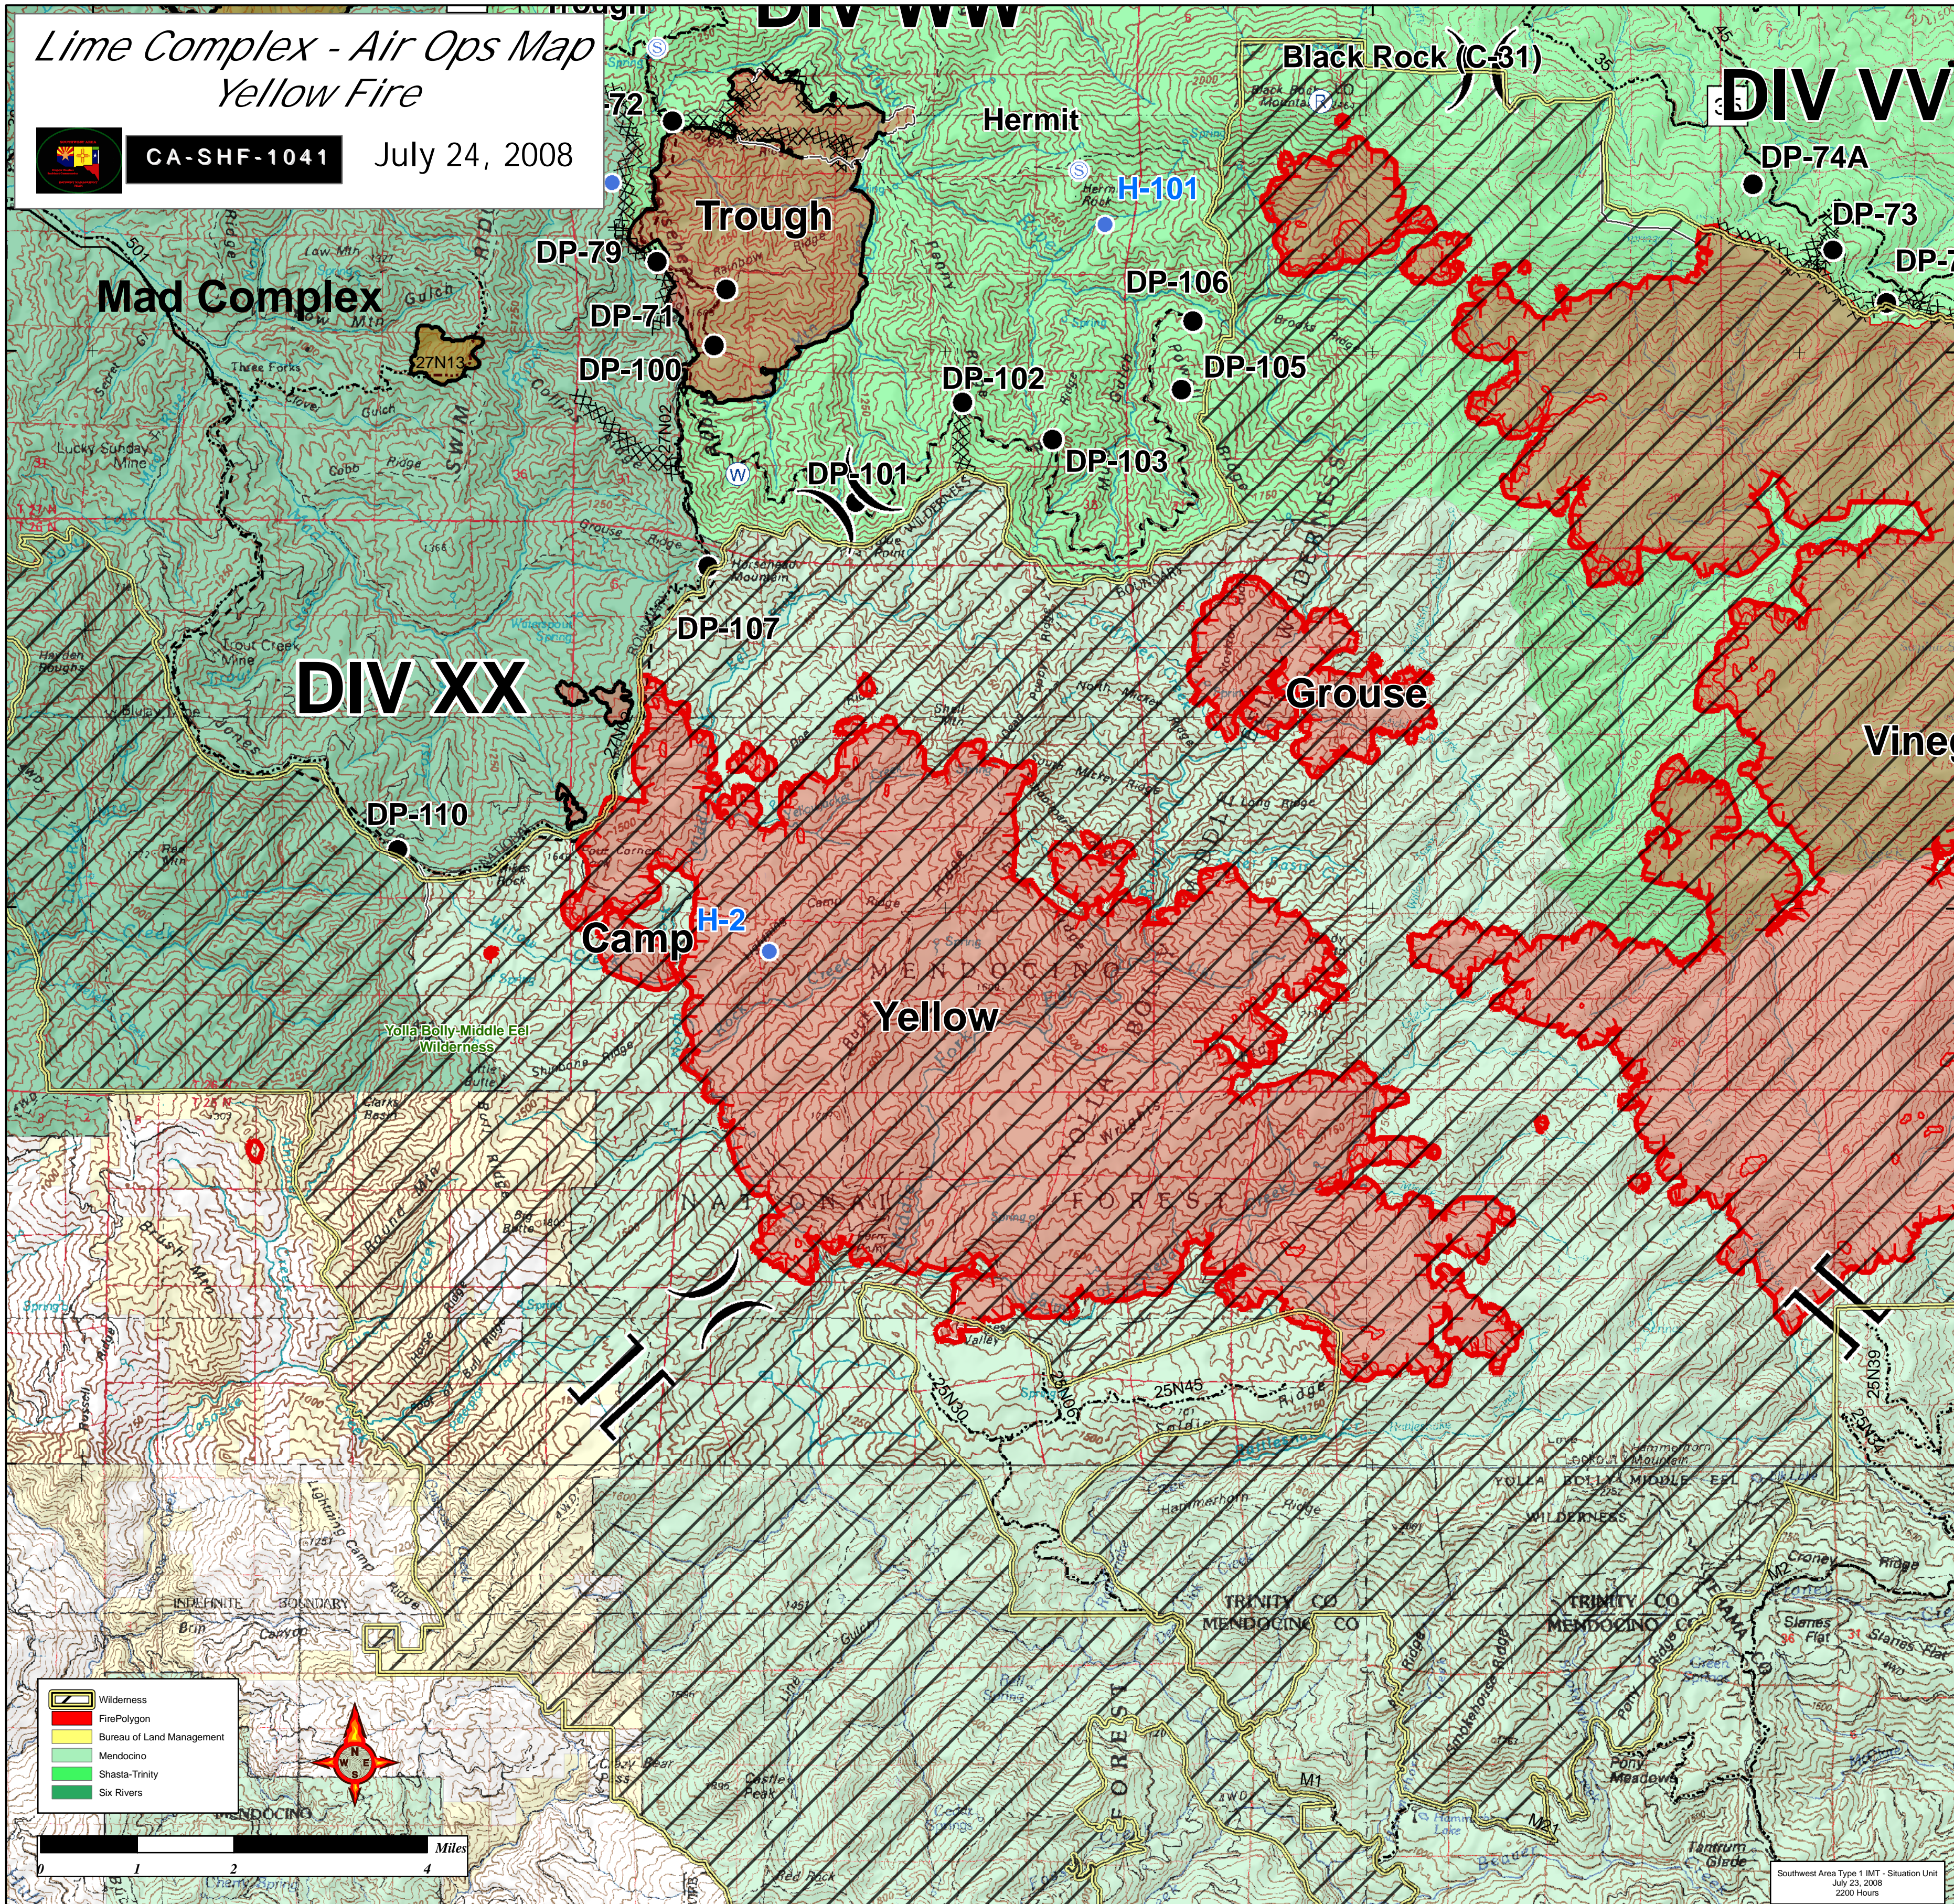

# Lime Complex - Air Ops Map Yellow Fire

CA-SHF-1041

July 24, 2008

40°10'N

40°5'N

40°0'N

40°10'N

40°5'N

40°0'N

	Wilderness
	Fire Polygon
	Bureau of Land Management
	Mendocino
	Shasta-Trinity
	Six Rivers

Southwest Area Type 1 IMT - Situation Unit  
July 23, 2008  
2200 Hours