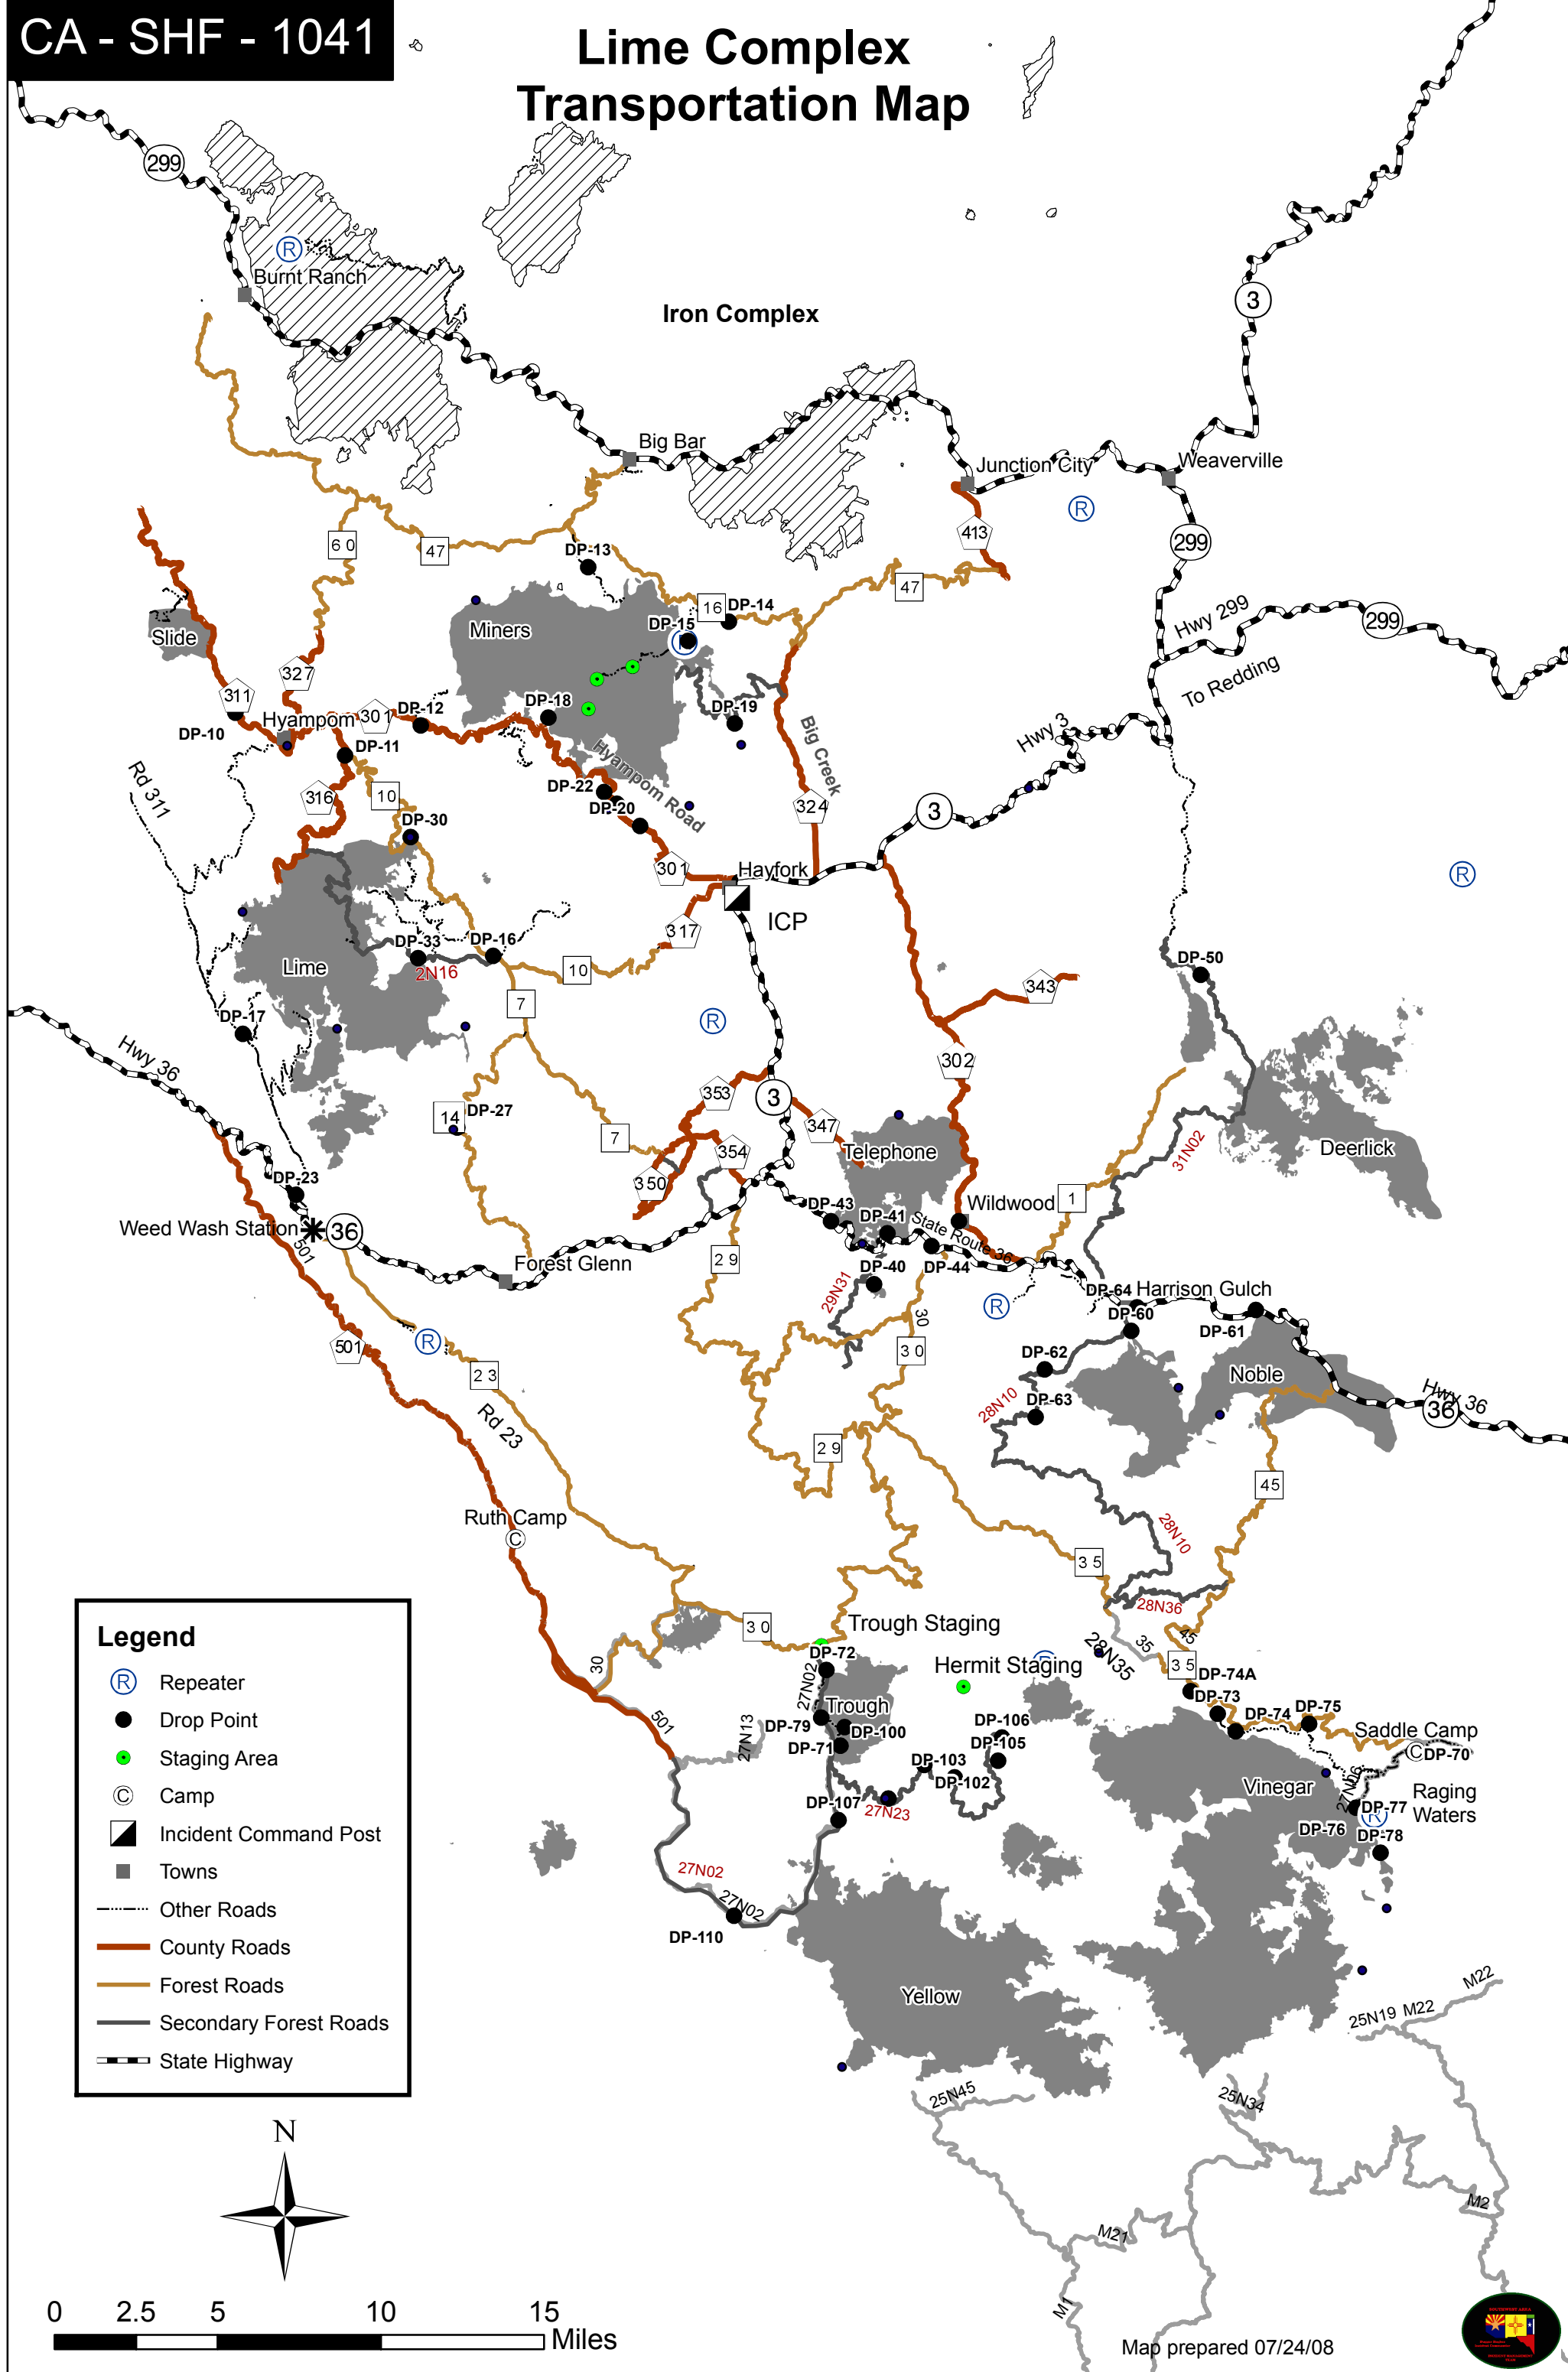

Lime Complex Transportation Map

Legend

- (R) Repeater
- Drop Point
- Staging Area
- © Camp
- ▲ Incident Command Post
- Towns
- Other Roads
- County Roads
- Forest Roads
- Secondary Forest Roads
- State Highway