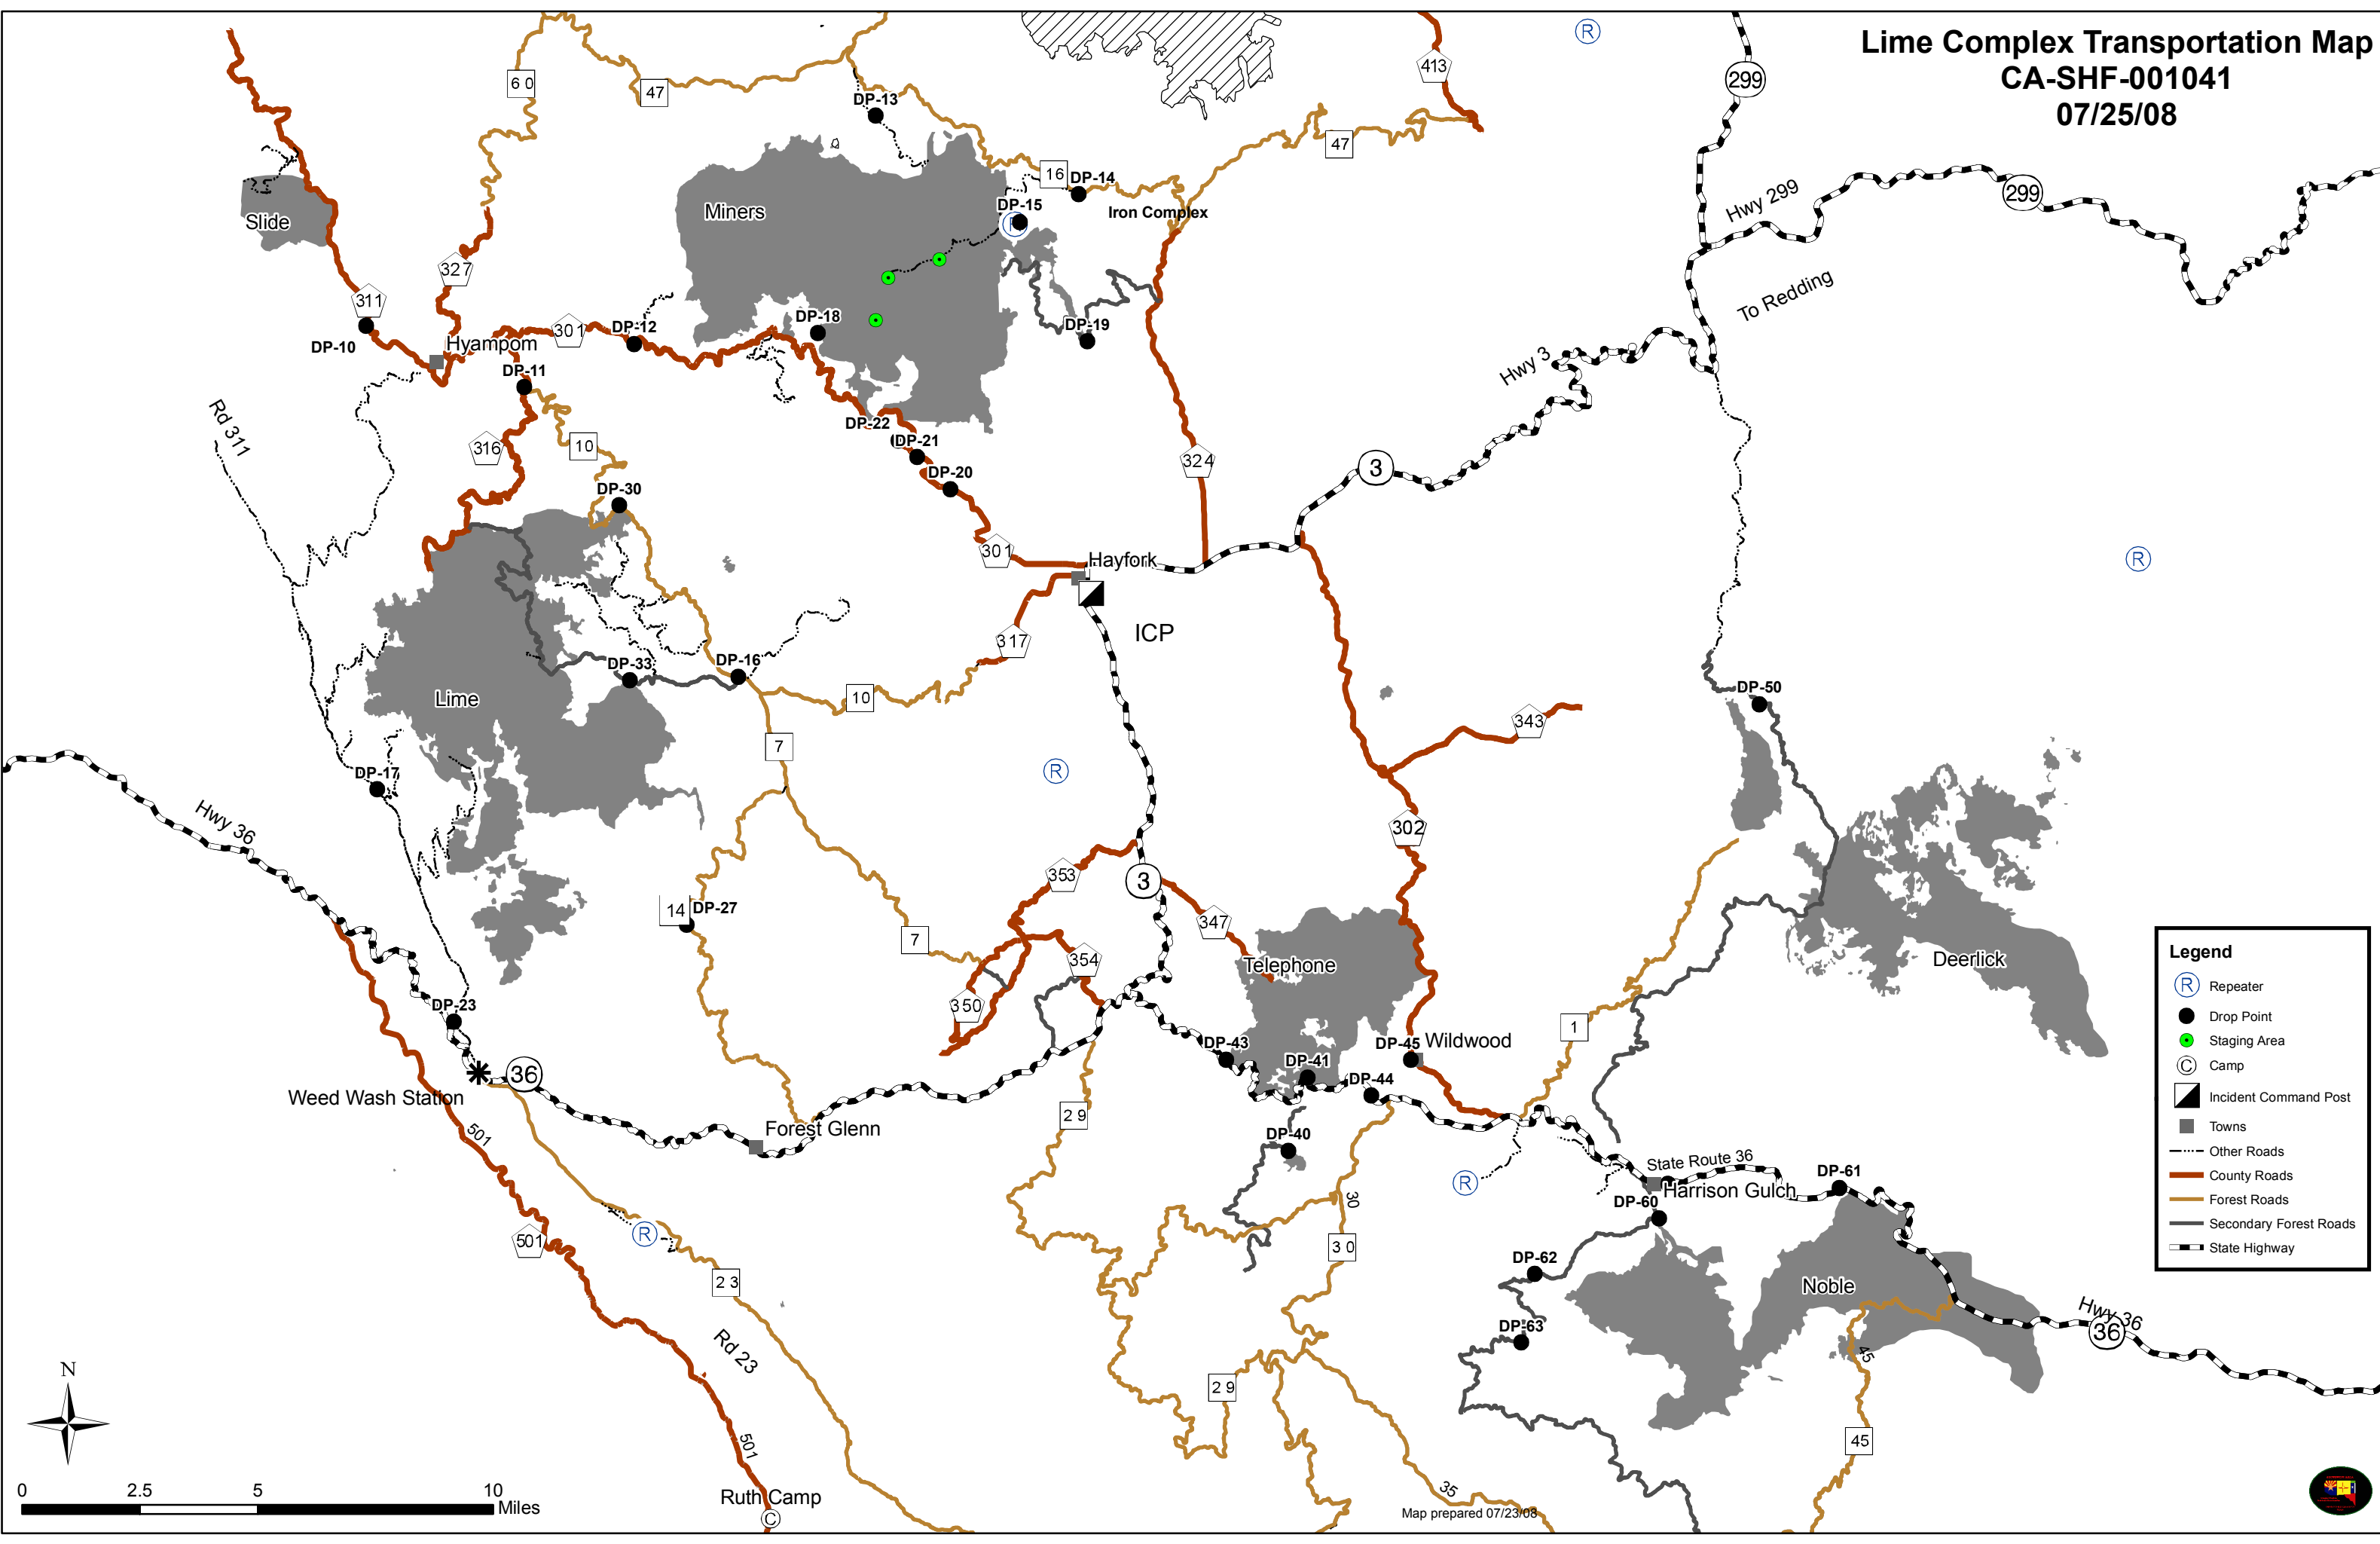

Lime Complex Transportation Map
CA-SHF-001041
07/25/08

Legend

- (R) Repeater
- Drop Point
- Staging Area
- ⊙ Camp
- ▴ Incident Command Post
- Towns
- - - Other Roads
- County Roads
- Forest Roads
- Secondary Forest Roads
- - - State Highway

0 2.5 5 10 Miles

Map prepared 07/23/08