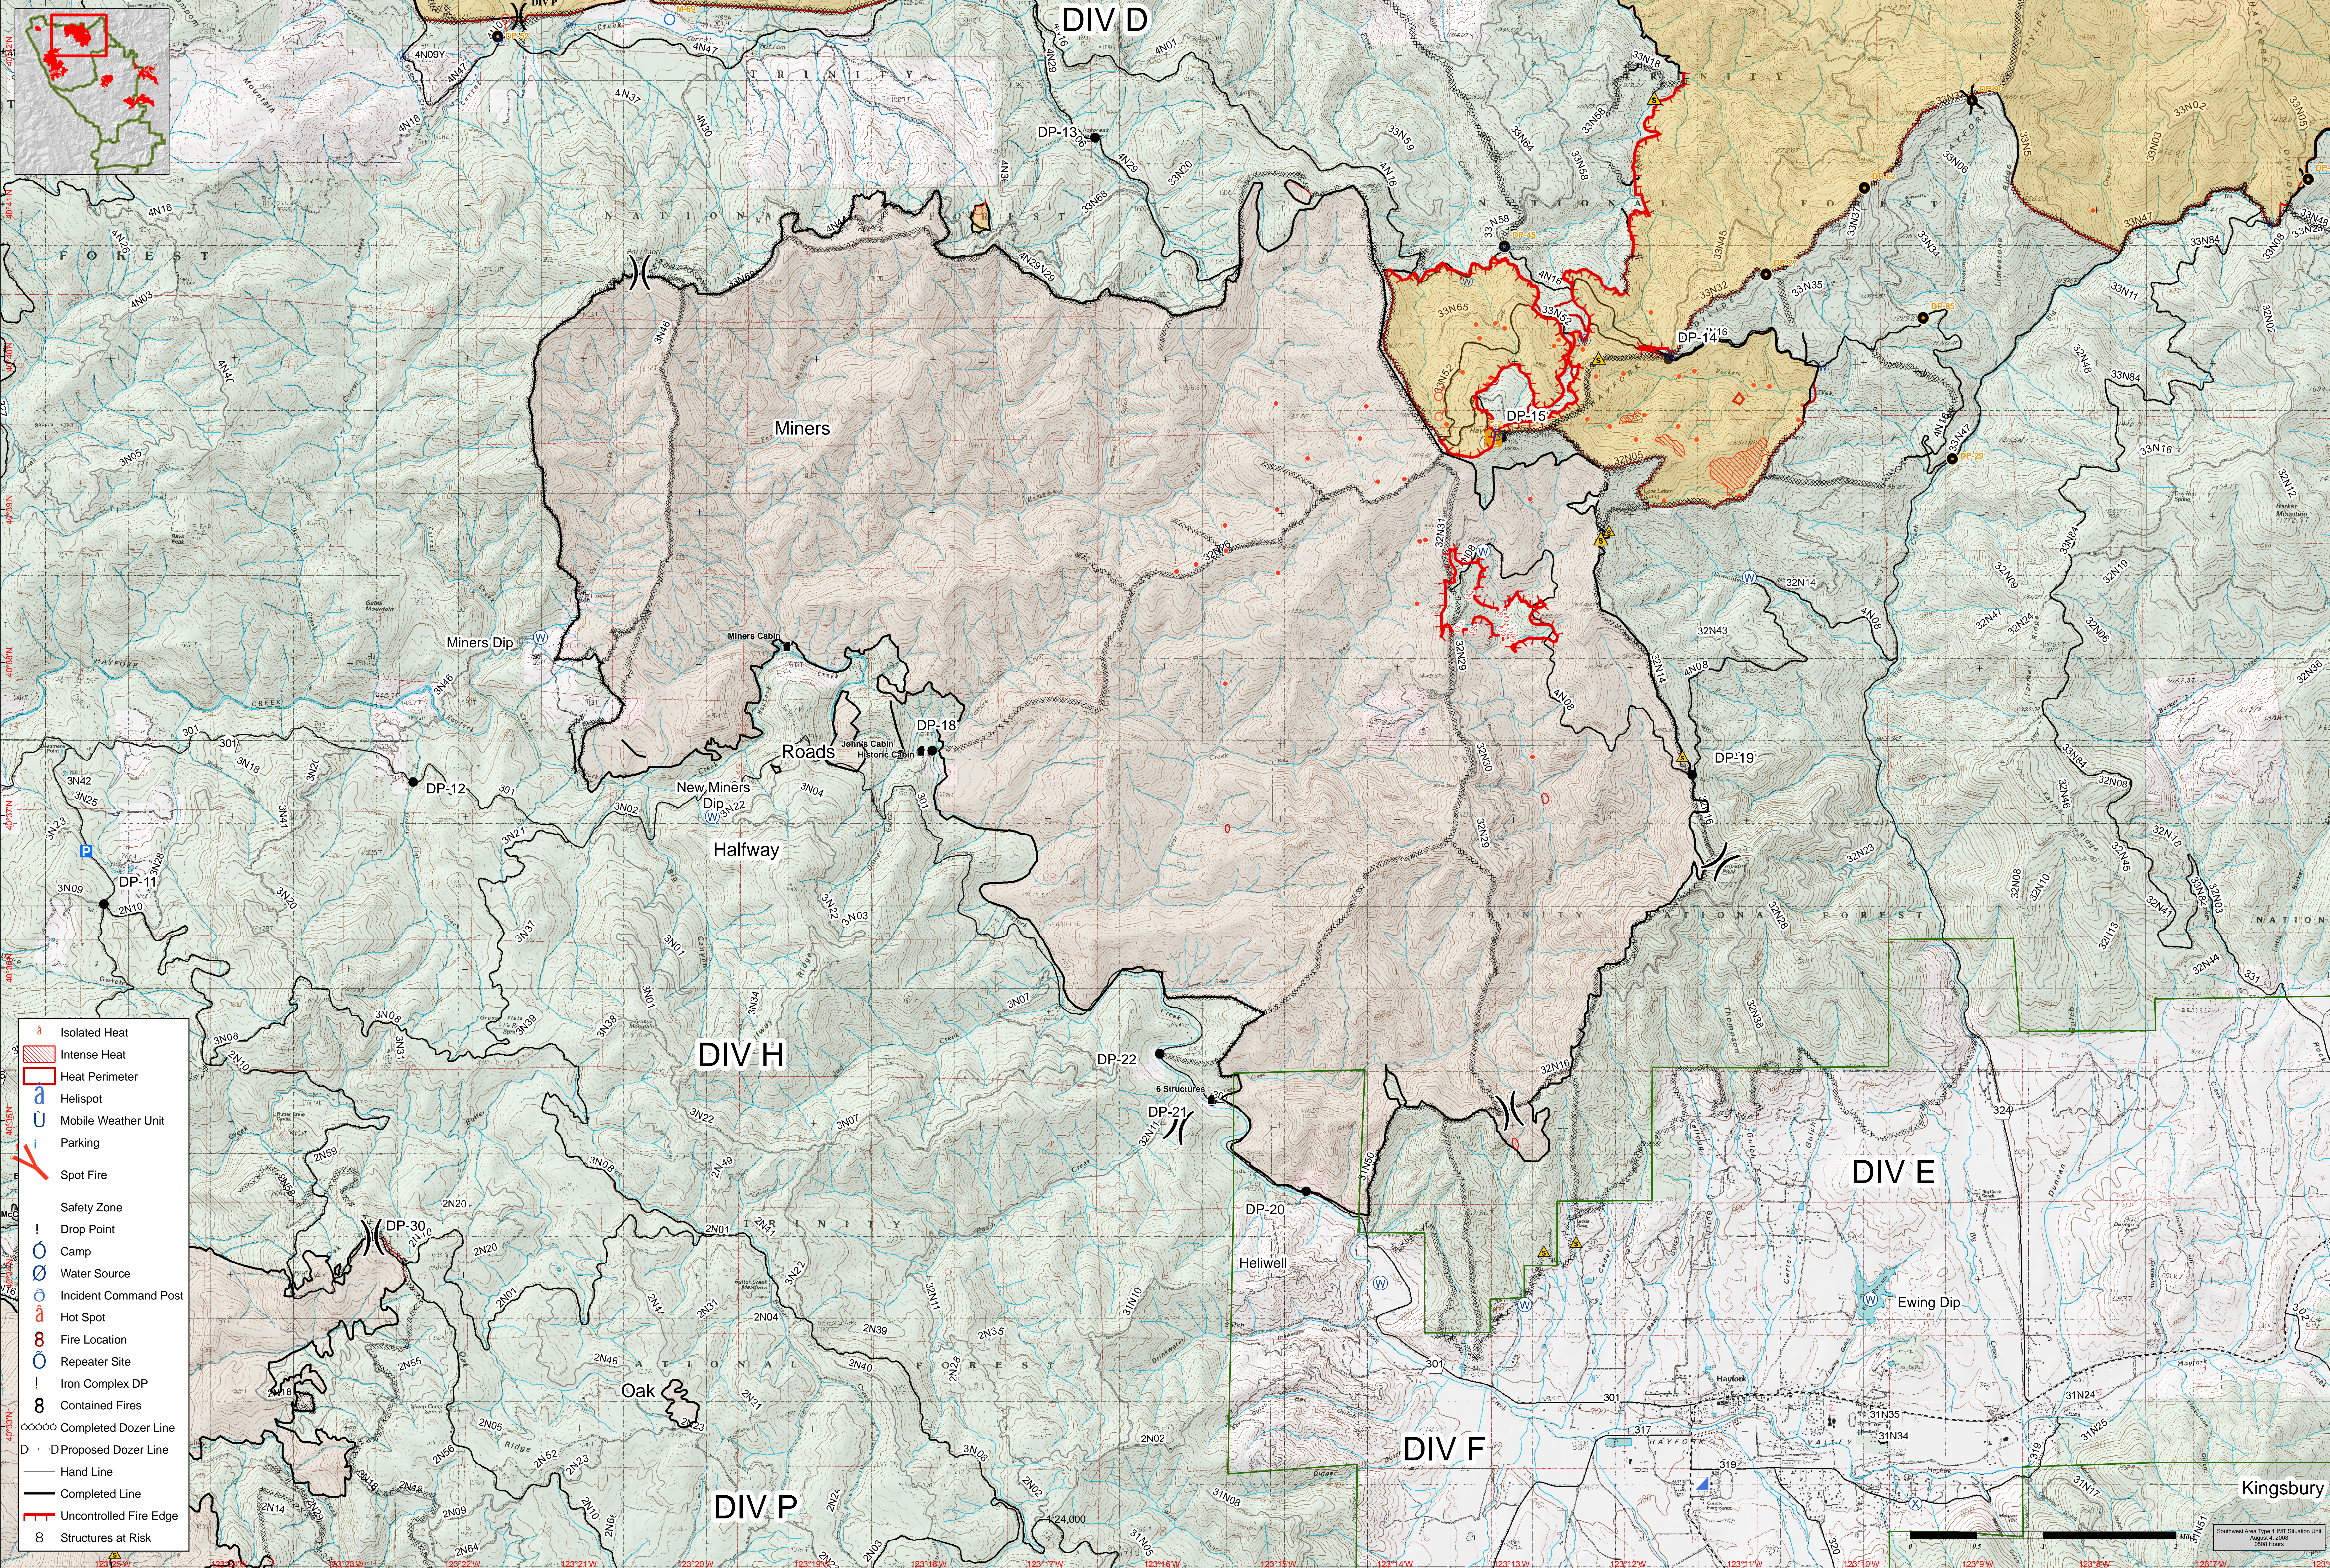

Lime Complex - CA-SHF-1041

Miners - Branch I

August 4, 2008

IR flown 08/03/2008 at 2154

Iron Complex

- Isolated Heat
- Intense Heat
- Heat Perimeter
- Helispot
- Mobile Weather Unit
- Parking
- Spot Fire
- Safety Zone
- Drop Point
- Camp
- Water Source
- Incident Command Post
- Hot Spot
- Fire Location
- Repeater Site
- Iron Complex DP
- Contained Fires
- Completed Dozer Line
- Proposed Dozer Line
- Hand Line
- Completed Line
- Uncontrolled Fire Edge
- Structures at Risk