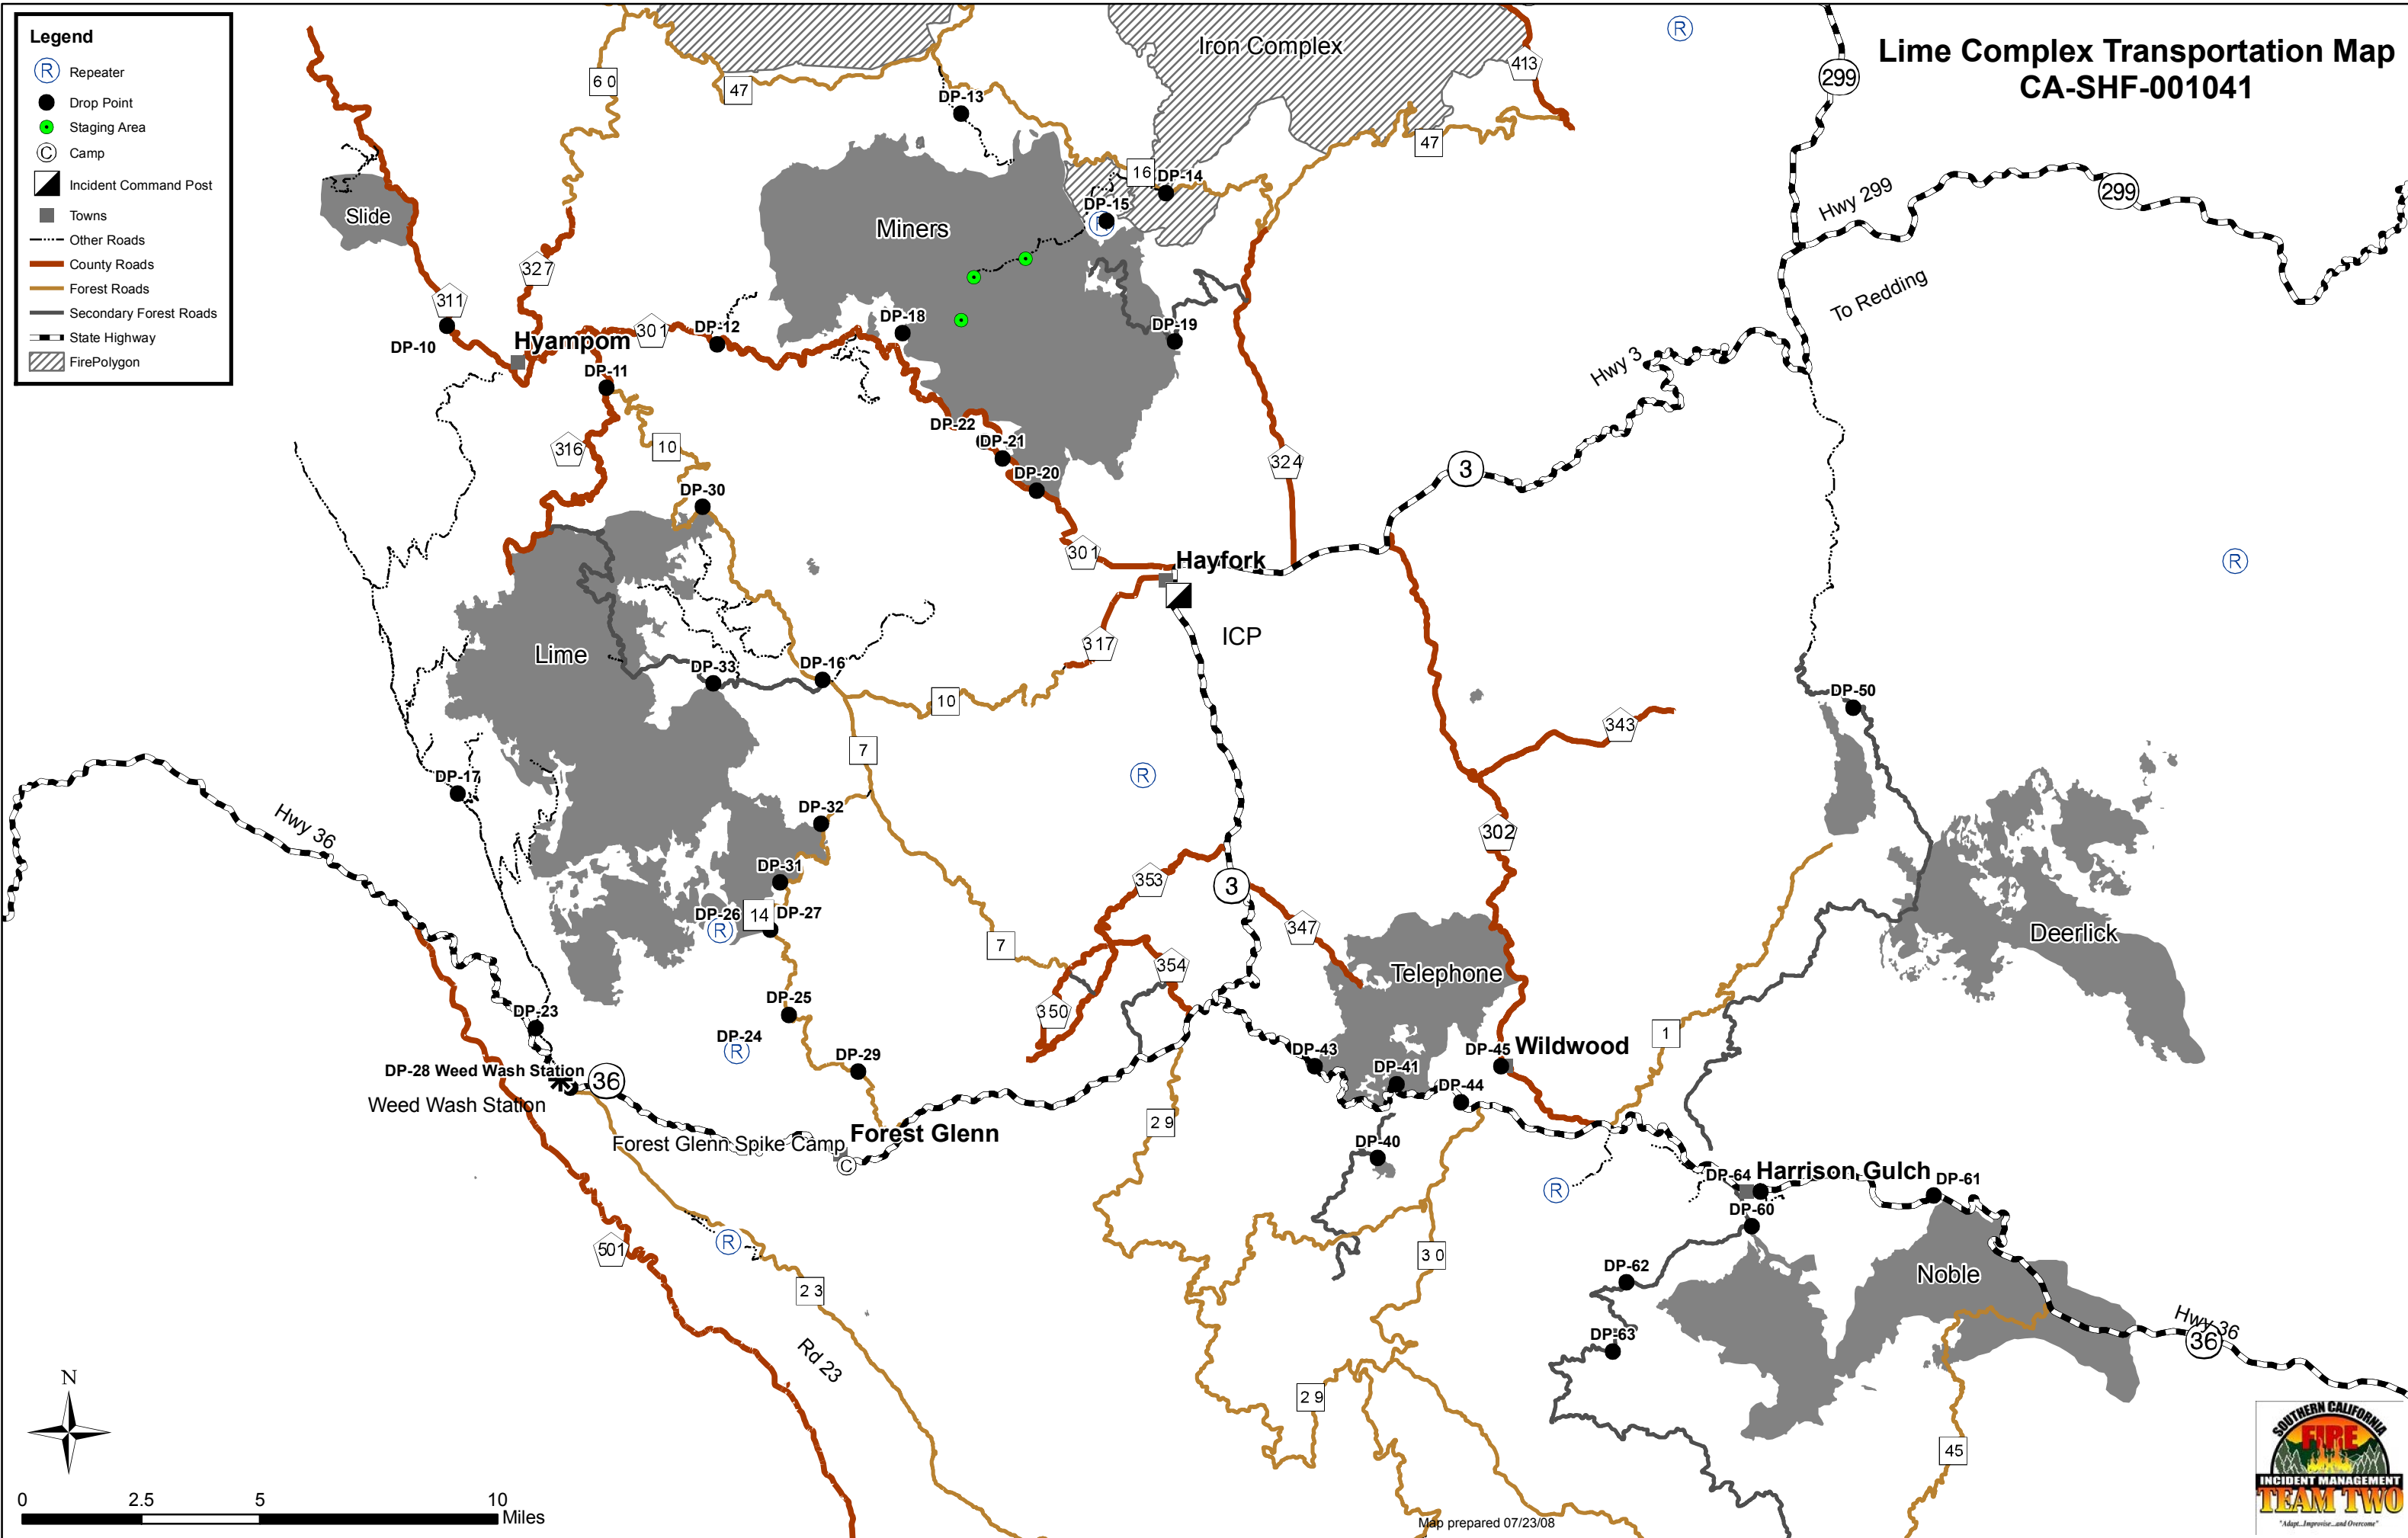

# Lime Complex Transportation Map CA-SHF-001041

**Legend**

-  Repeater
-  Drop Point
-  Staging Area
-  Camp
-  Incident Command Post
-  Towns
-  Other Roads
-  County Roads
-  Forest Roads
-  Secondary Forest Roads
-  State Highway
-  FirePolygon

Map prepared 07/23/08