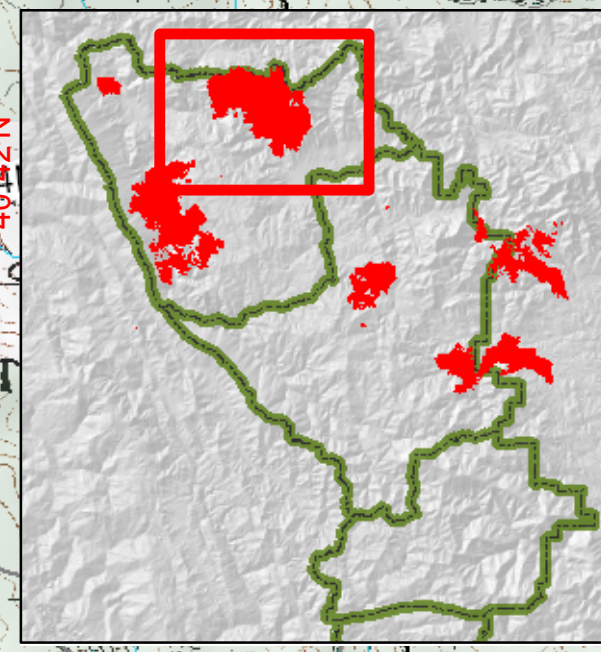

Lime Complex - CA-SHF-1041

Miners

August 7, 2008

IR flown 08/06/2008 at 2145

- Isolated Heat
- Intense Heat
- ▭ Heat Perimeter
- Helispot
- ⊗ Mobile Weather Unit
- Ⓟ Parking
- ⊙ Spot Fire
- Safety Zone
- Drop Point
- ⊙ Camp
- Ⓜ Water Source
- Ⓜ Incident Command Post
- Hot Spot
- Ⓜ Fire Location
- Ⓜ Repeater Site
- Ⓜ Iron Complex DP
- Ⓜ Contained Fires
- Ⓜ Completed Dozer Line
- Ⓜ Proposed Dozer Line
- Hand Line
- Completed Line
- Ⓜ Uncontrolled Fire Edge
- Ⓜ Structures at Risk