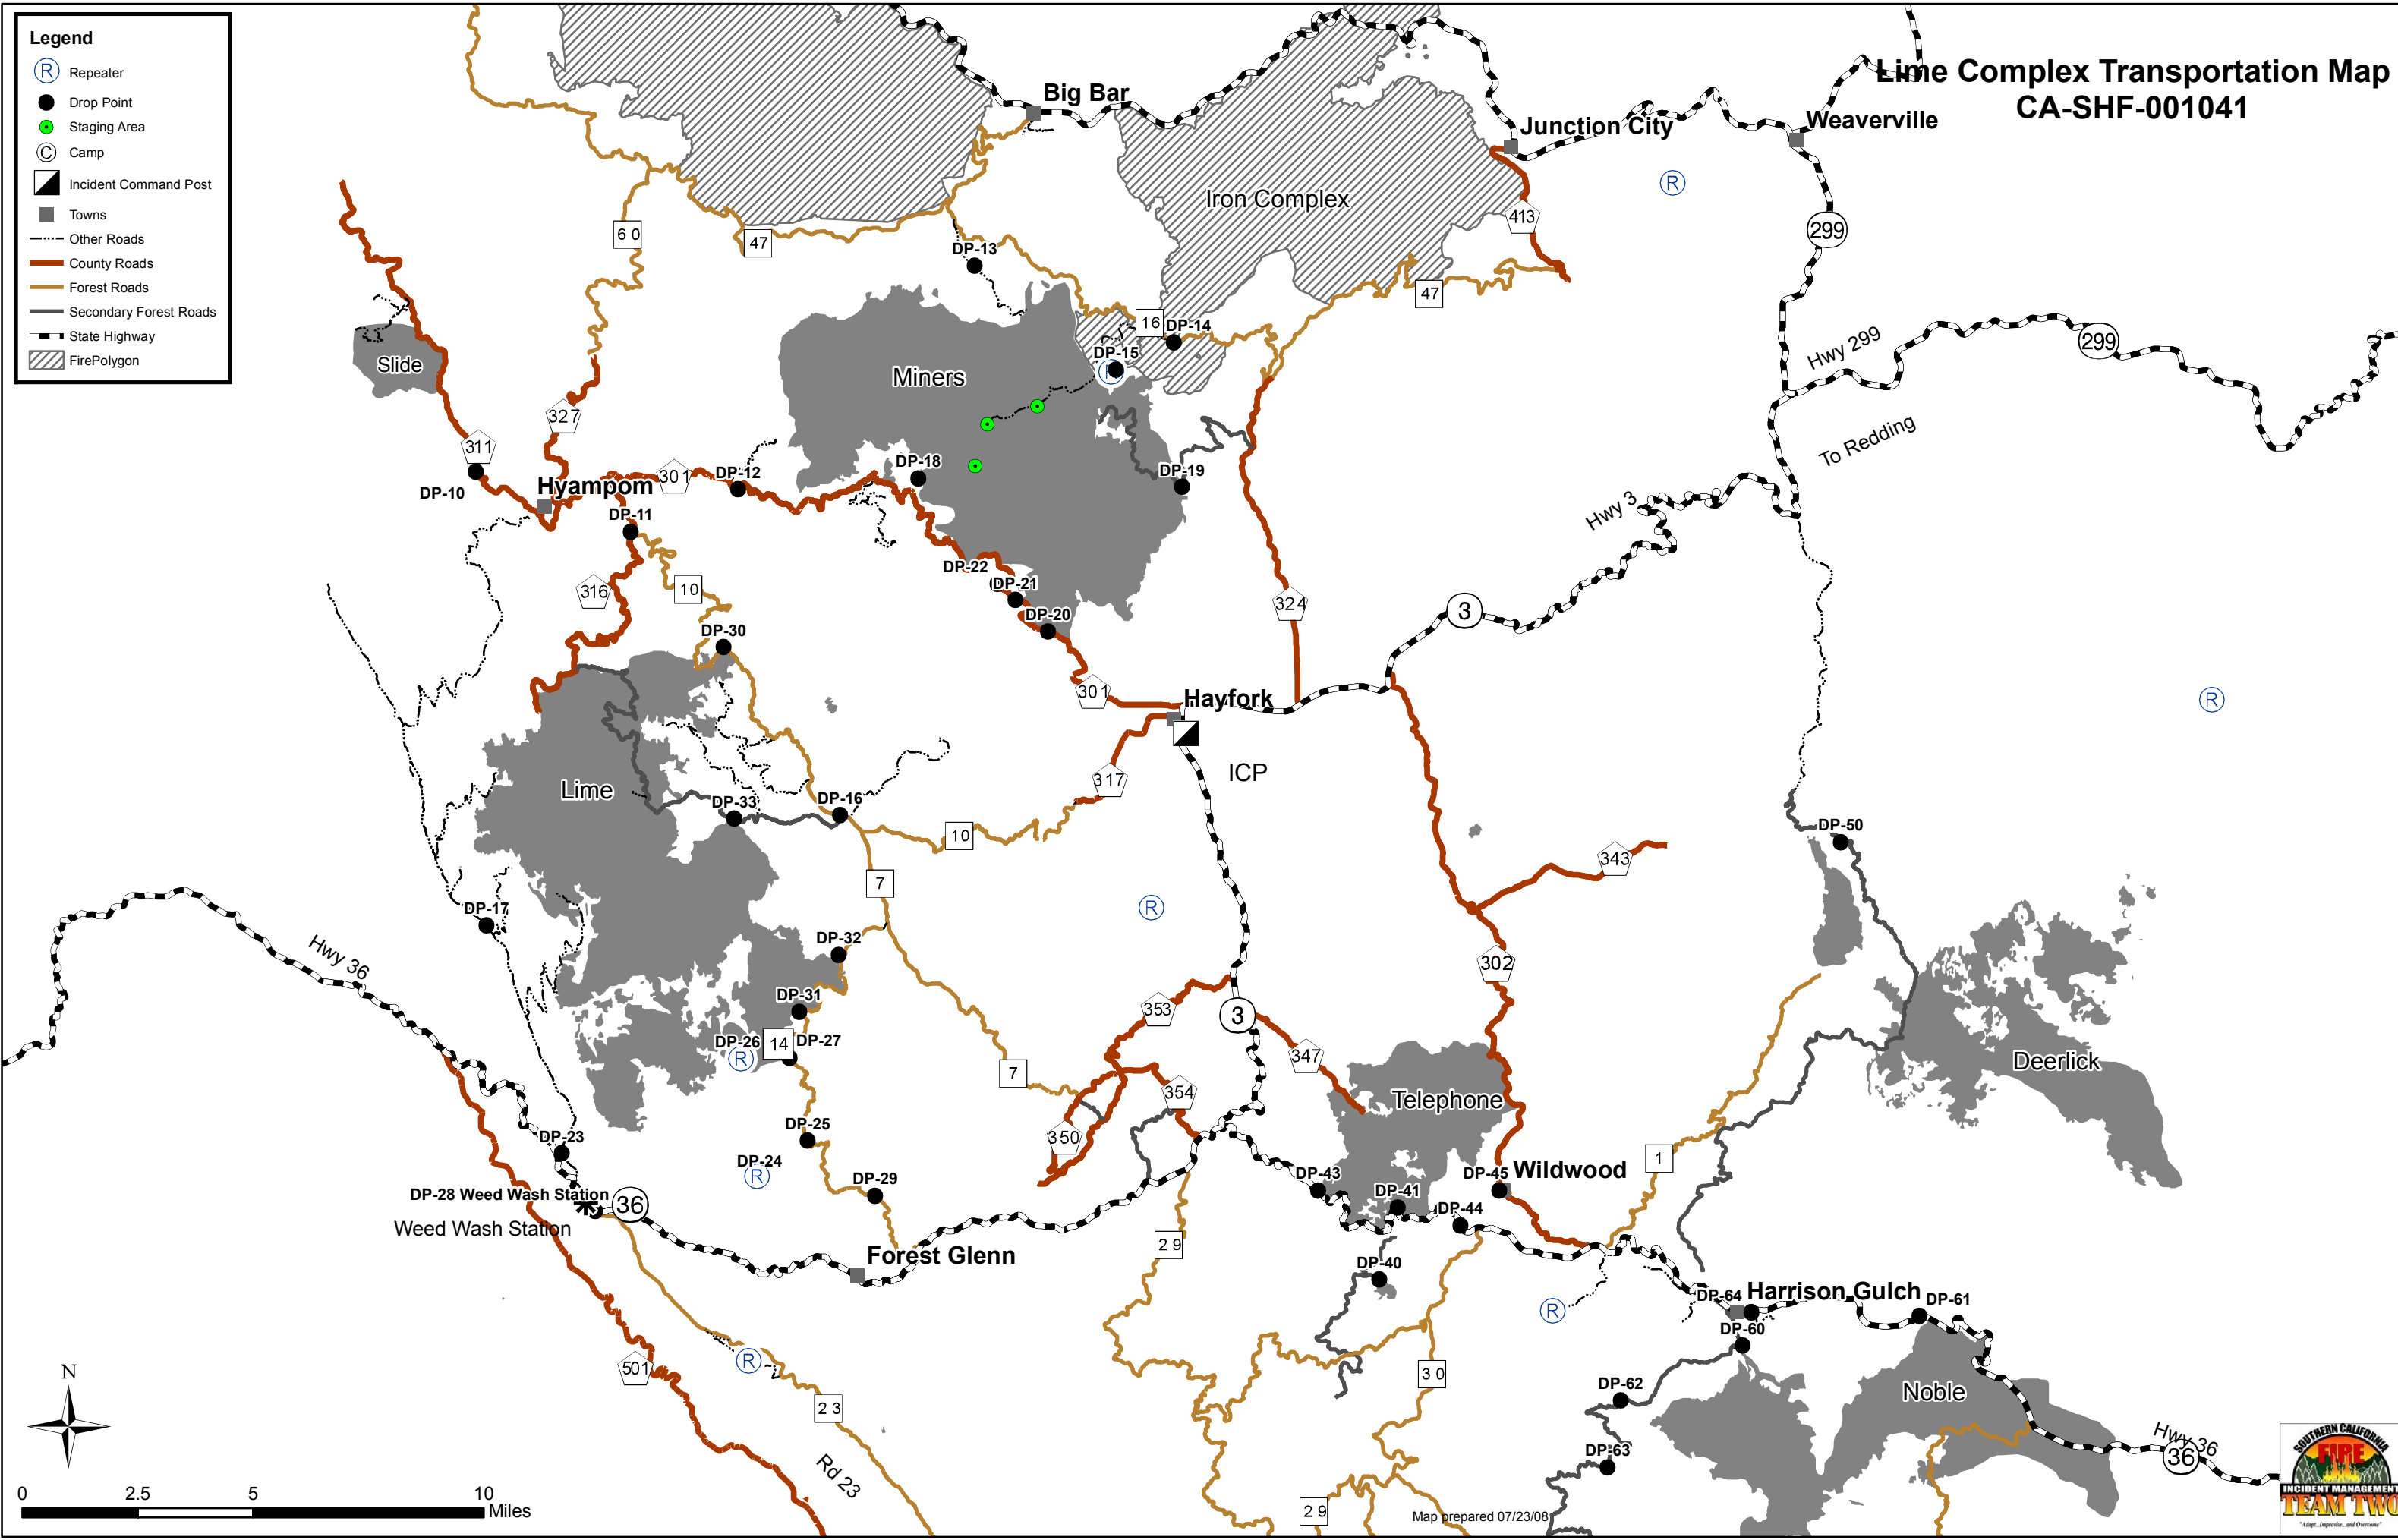

Lime Complex Transportation Map CA-SHF-001041

- Legend**
-  Repeater
 -  Drop Point
 -  Staging Area
 -  Camp
 -  Incident Command Post
 -  Towns
 -  Other Roads
 -  County Roads
 -  Forest Roads
 -  Secondary Forest Roads
 -  State Highway
 -  FirePolygon

Map prepared 07/23/08