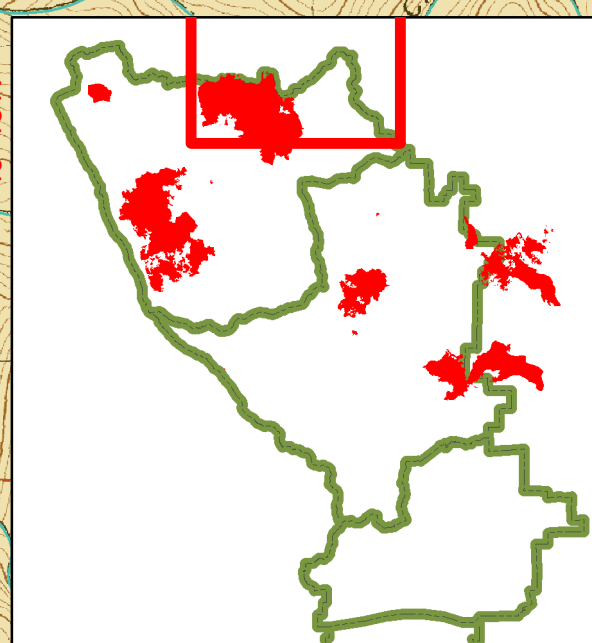

Lime Complex - CA-SHF-1041

Miners-Eagle

August 9, 2008

Cedar

Div A

Div O

Div D

Eagle

DIV D/E

Div C

Miners

Roads

Halfway