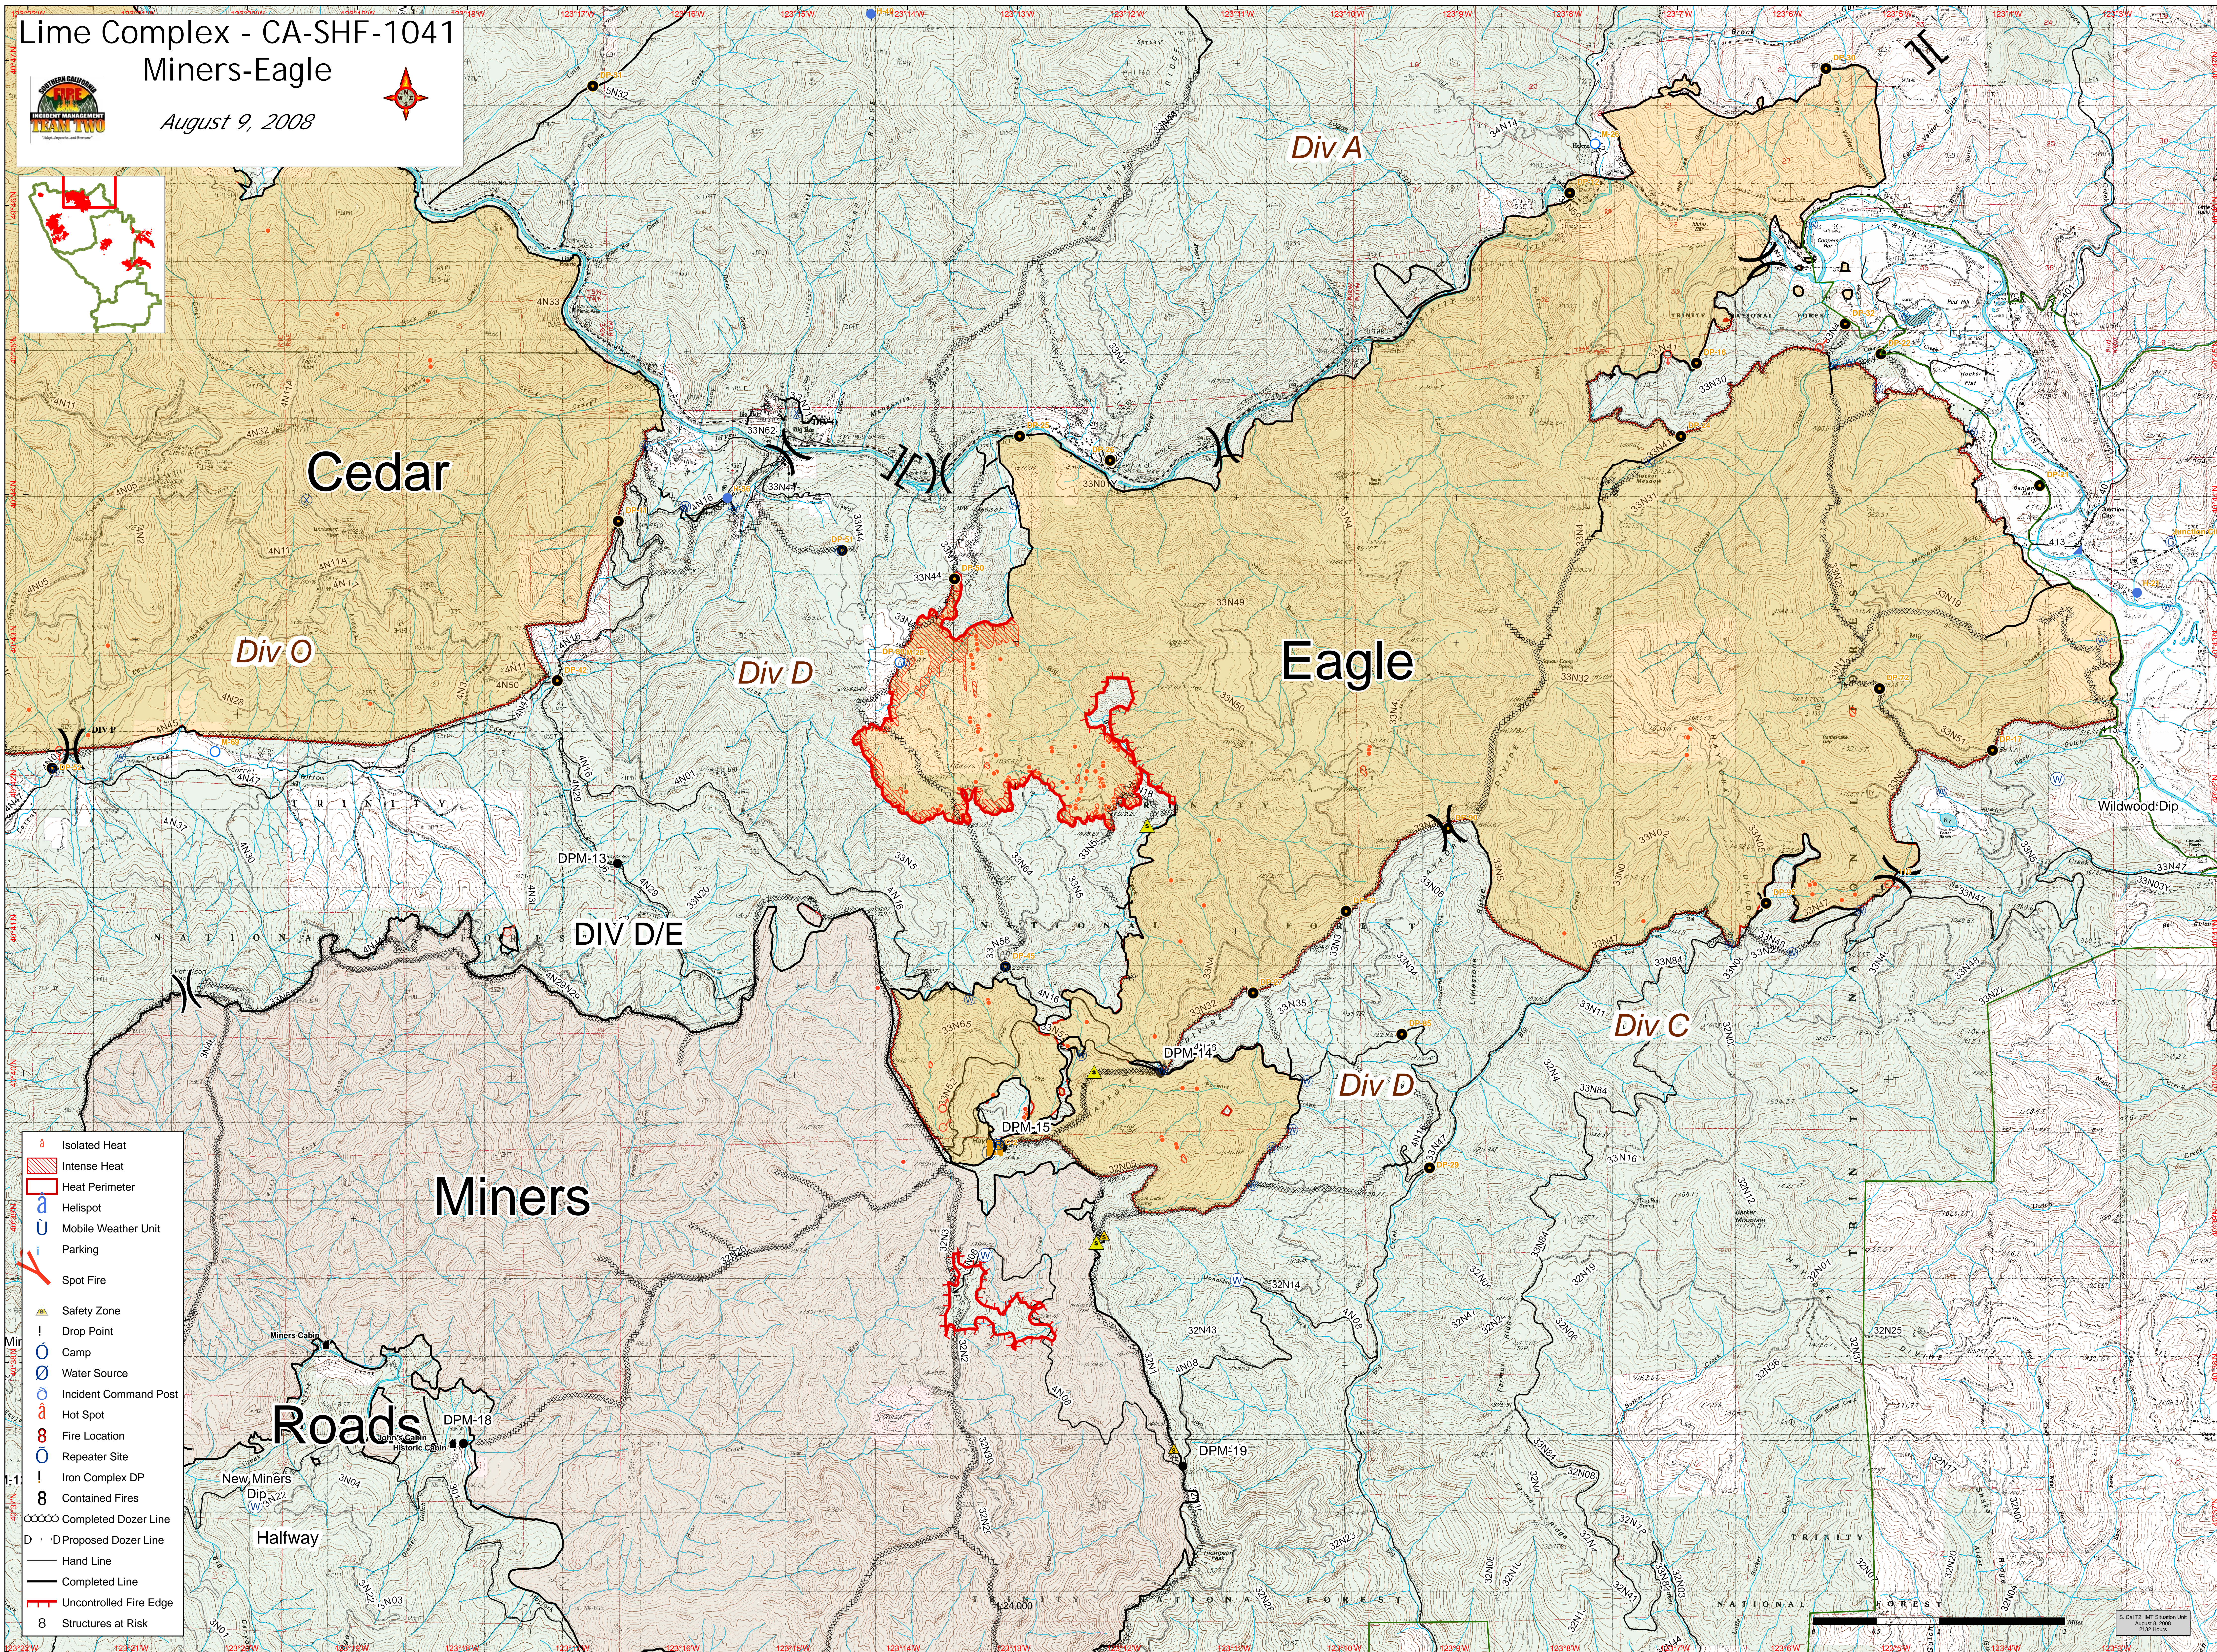

Lime Complex - CA-SHF-1041

Miners-Eagle

August 9, 2008

Cedar

Div A

Div O

Div D

Eagle

DIV D/E

Div C

Miners

Roads

Halfway