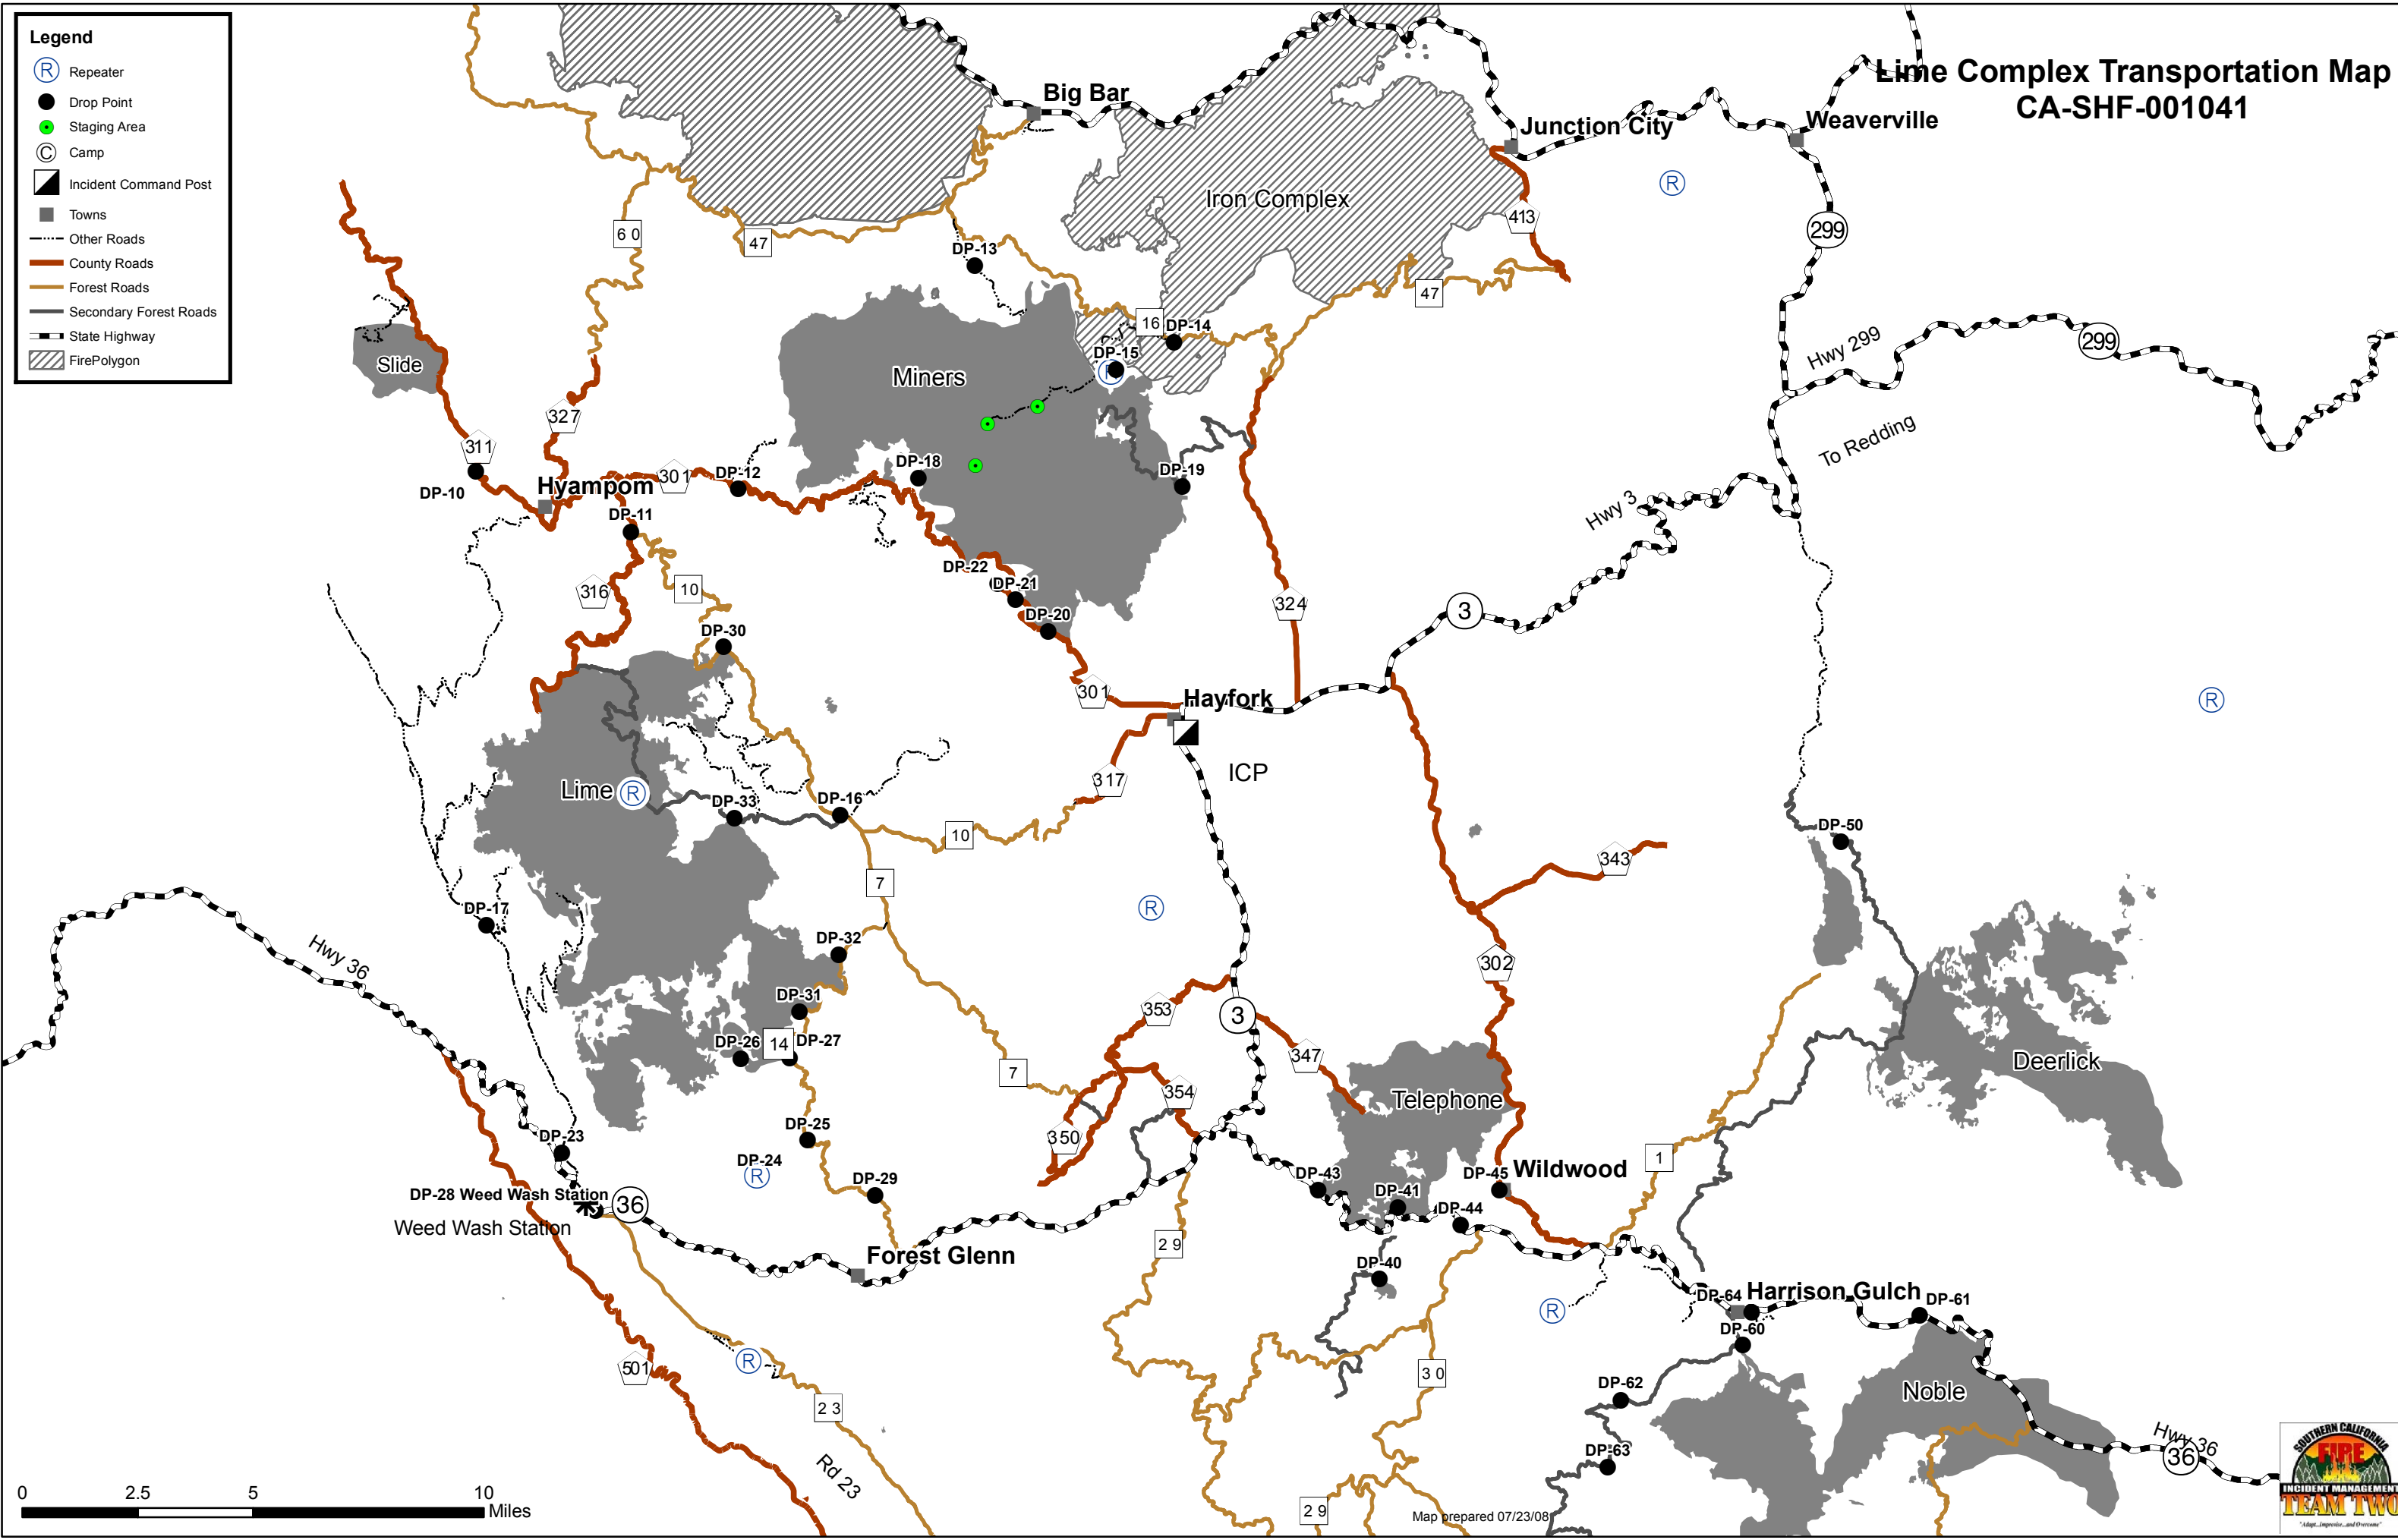

Lime Complex Transportation Map CA-SHF-001041

Legend

-  Repeater
-  Drop Point
-  Staging Area
-  Camp
-  Incident Command Post
-  Towns
-  Other Roads
-  County Roads
-  Forest Roads
-  Secondary Forest Roads
-  State Highway
-  FirePolygon

Map prepared 07/23/08