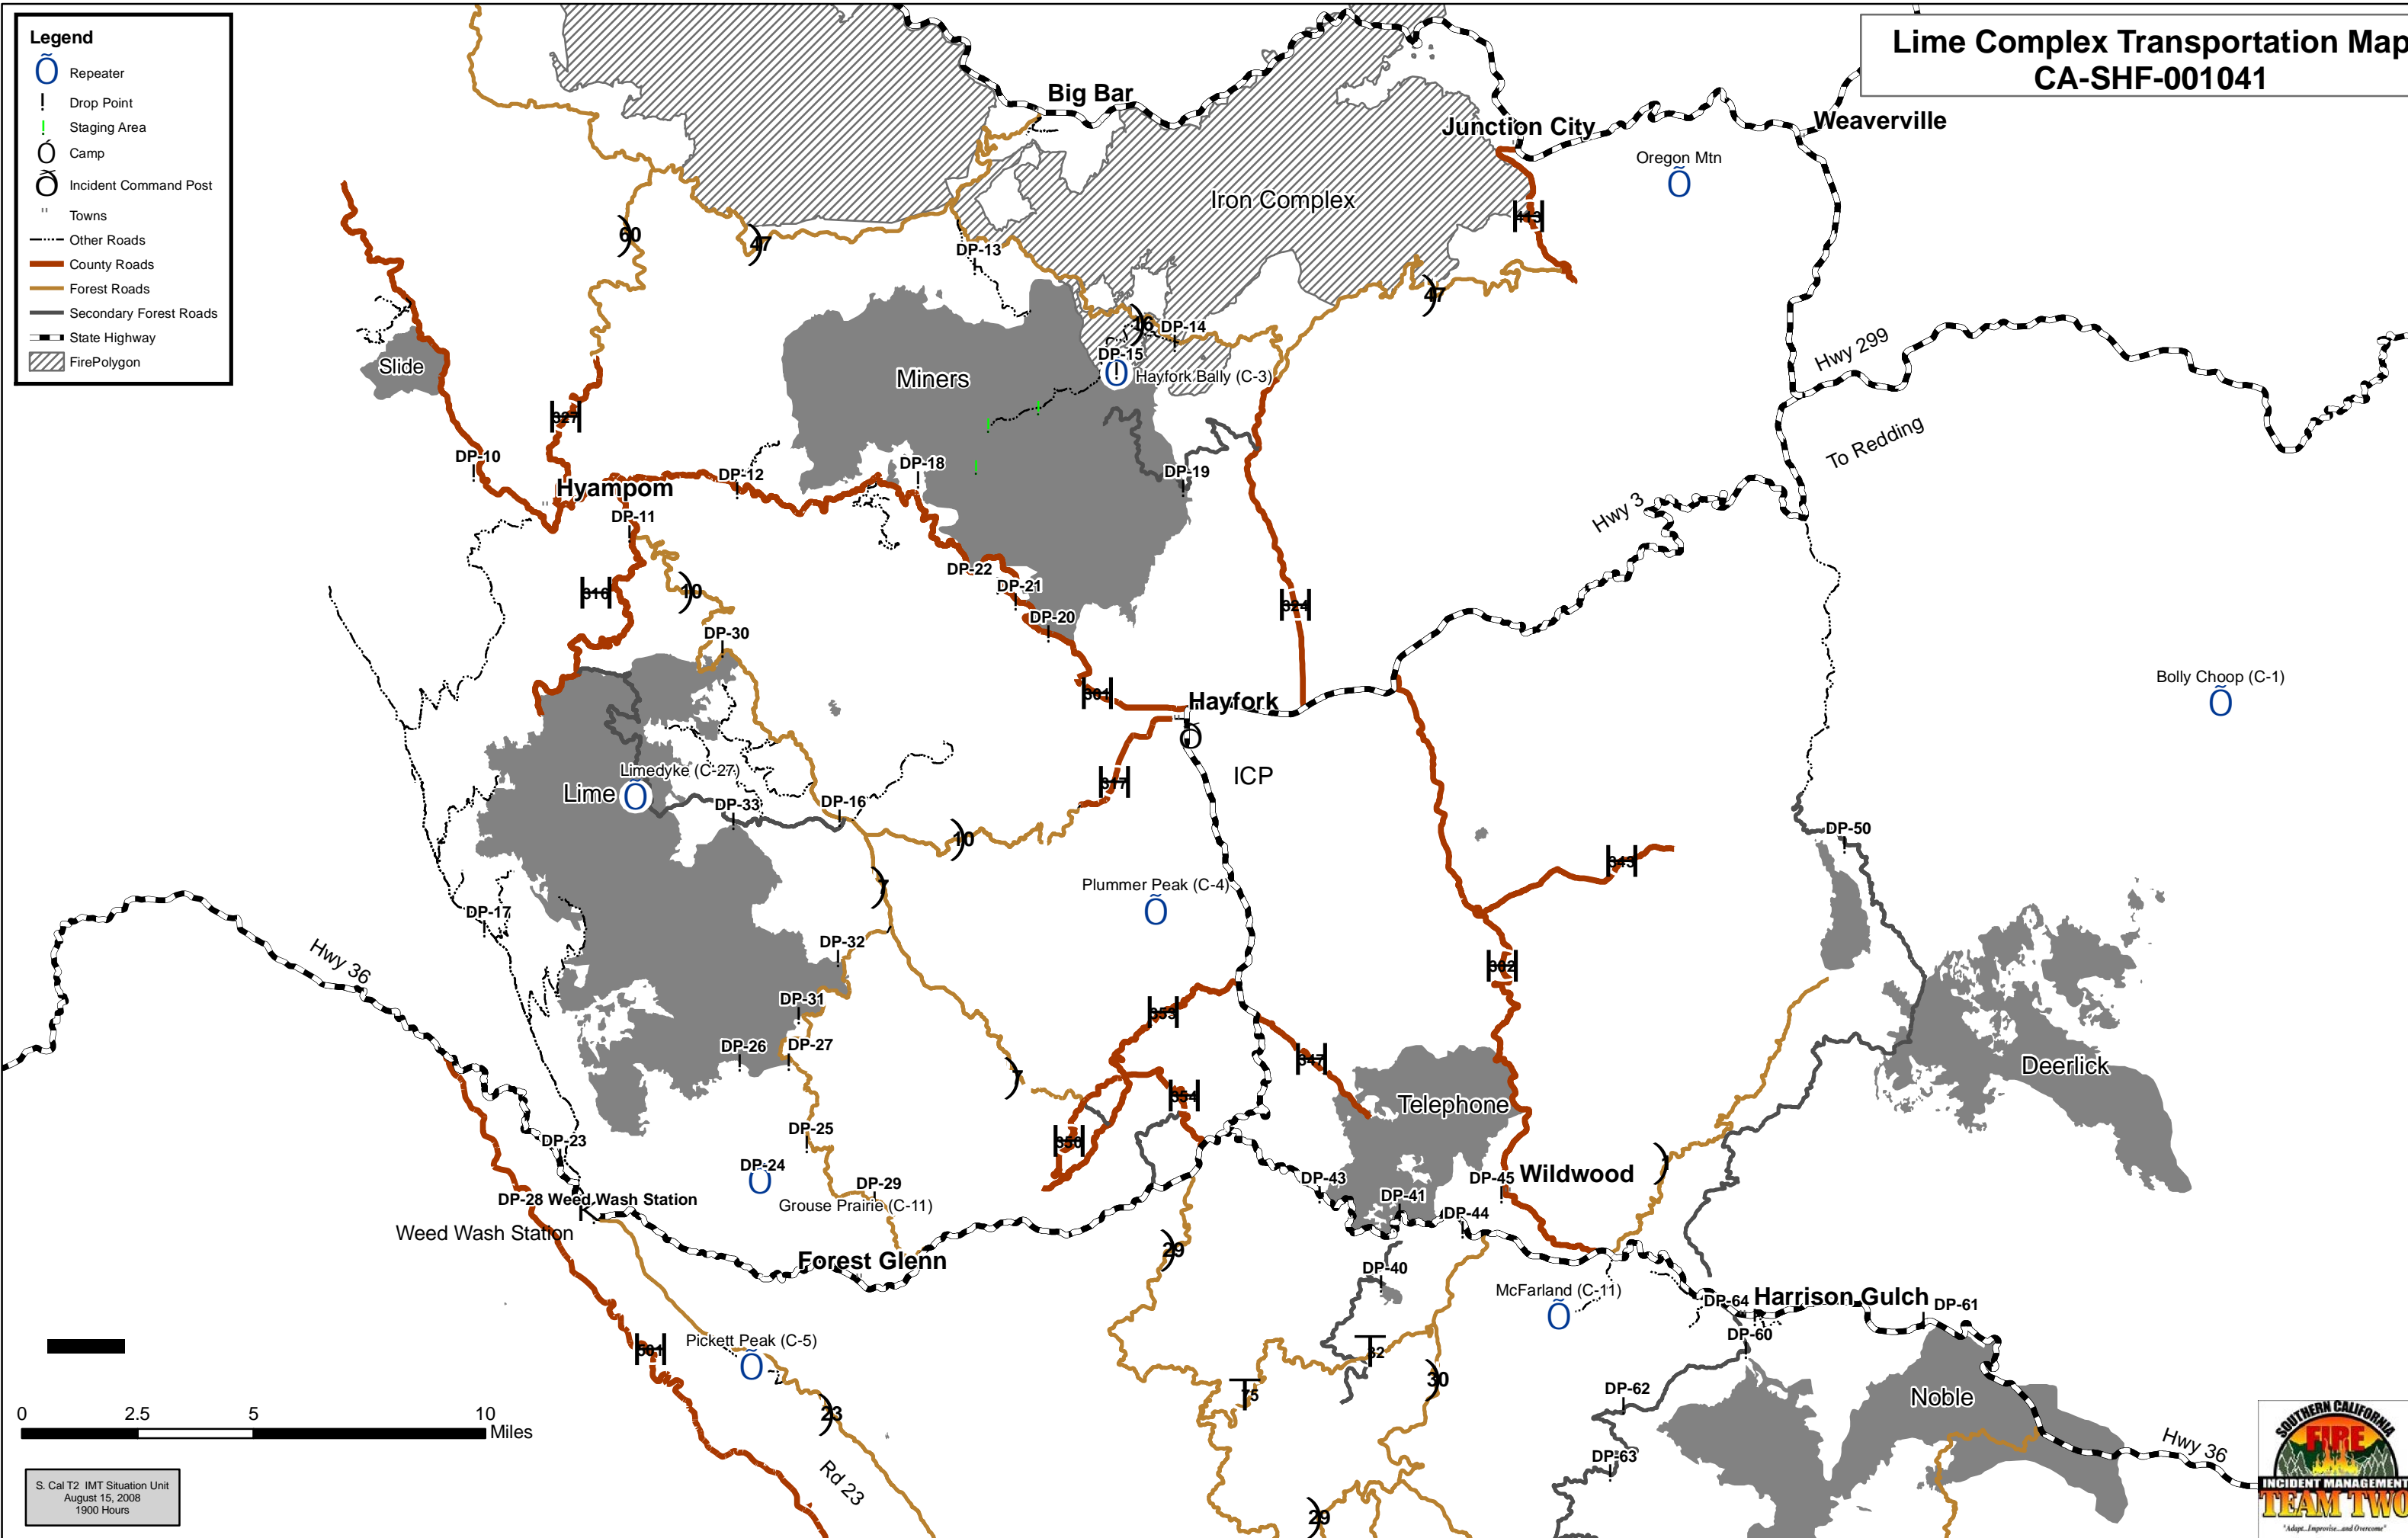

Lime Complex Transportation Map CA-SHF-001041

Legend

-  Repeater
-  Drop Point
-  Staging Area
-  Camp
-  Incident Command Post
-  Towns
-  Other Roads
-  County Roads
-  Forest Roads
-  Secondary Forest Roads
-  State Highway
-  FirePolygon

S. Cal T2 IMT Situation Unit
August 15, 2008
1900 Hours