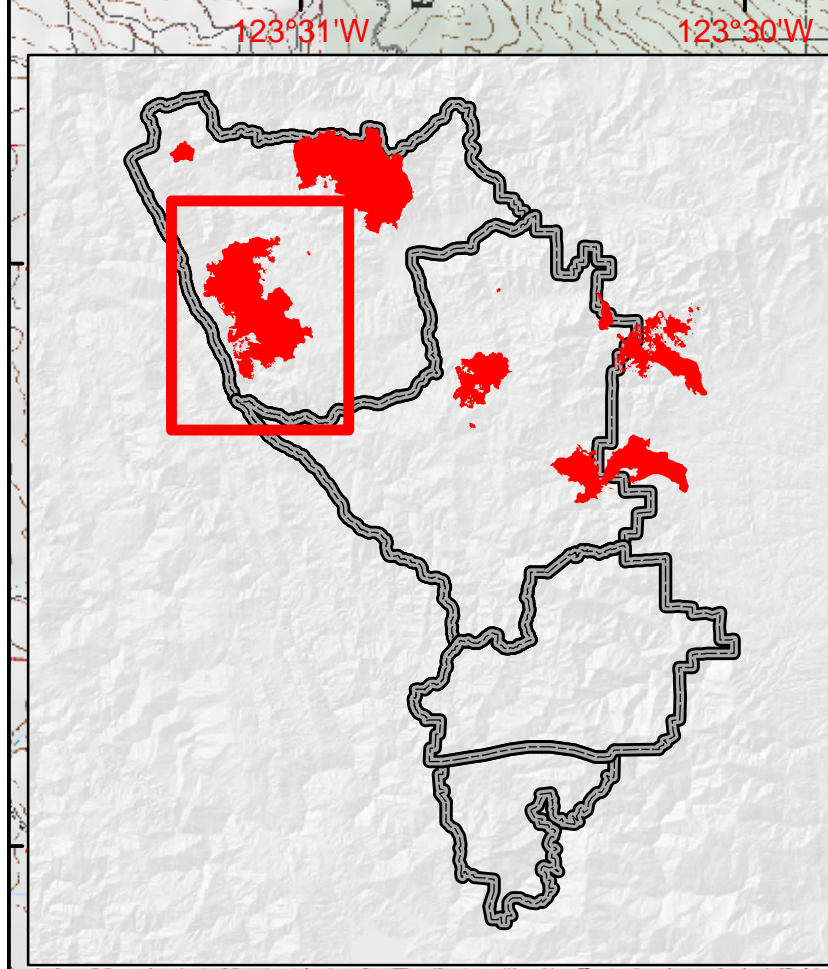

Lime Complex, Lime Fire
CA-SHF-1041

Infrared Flight
August 16, 2008, 1100 hrs.

1:24,000