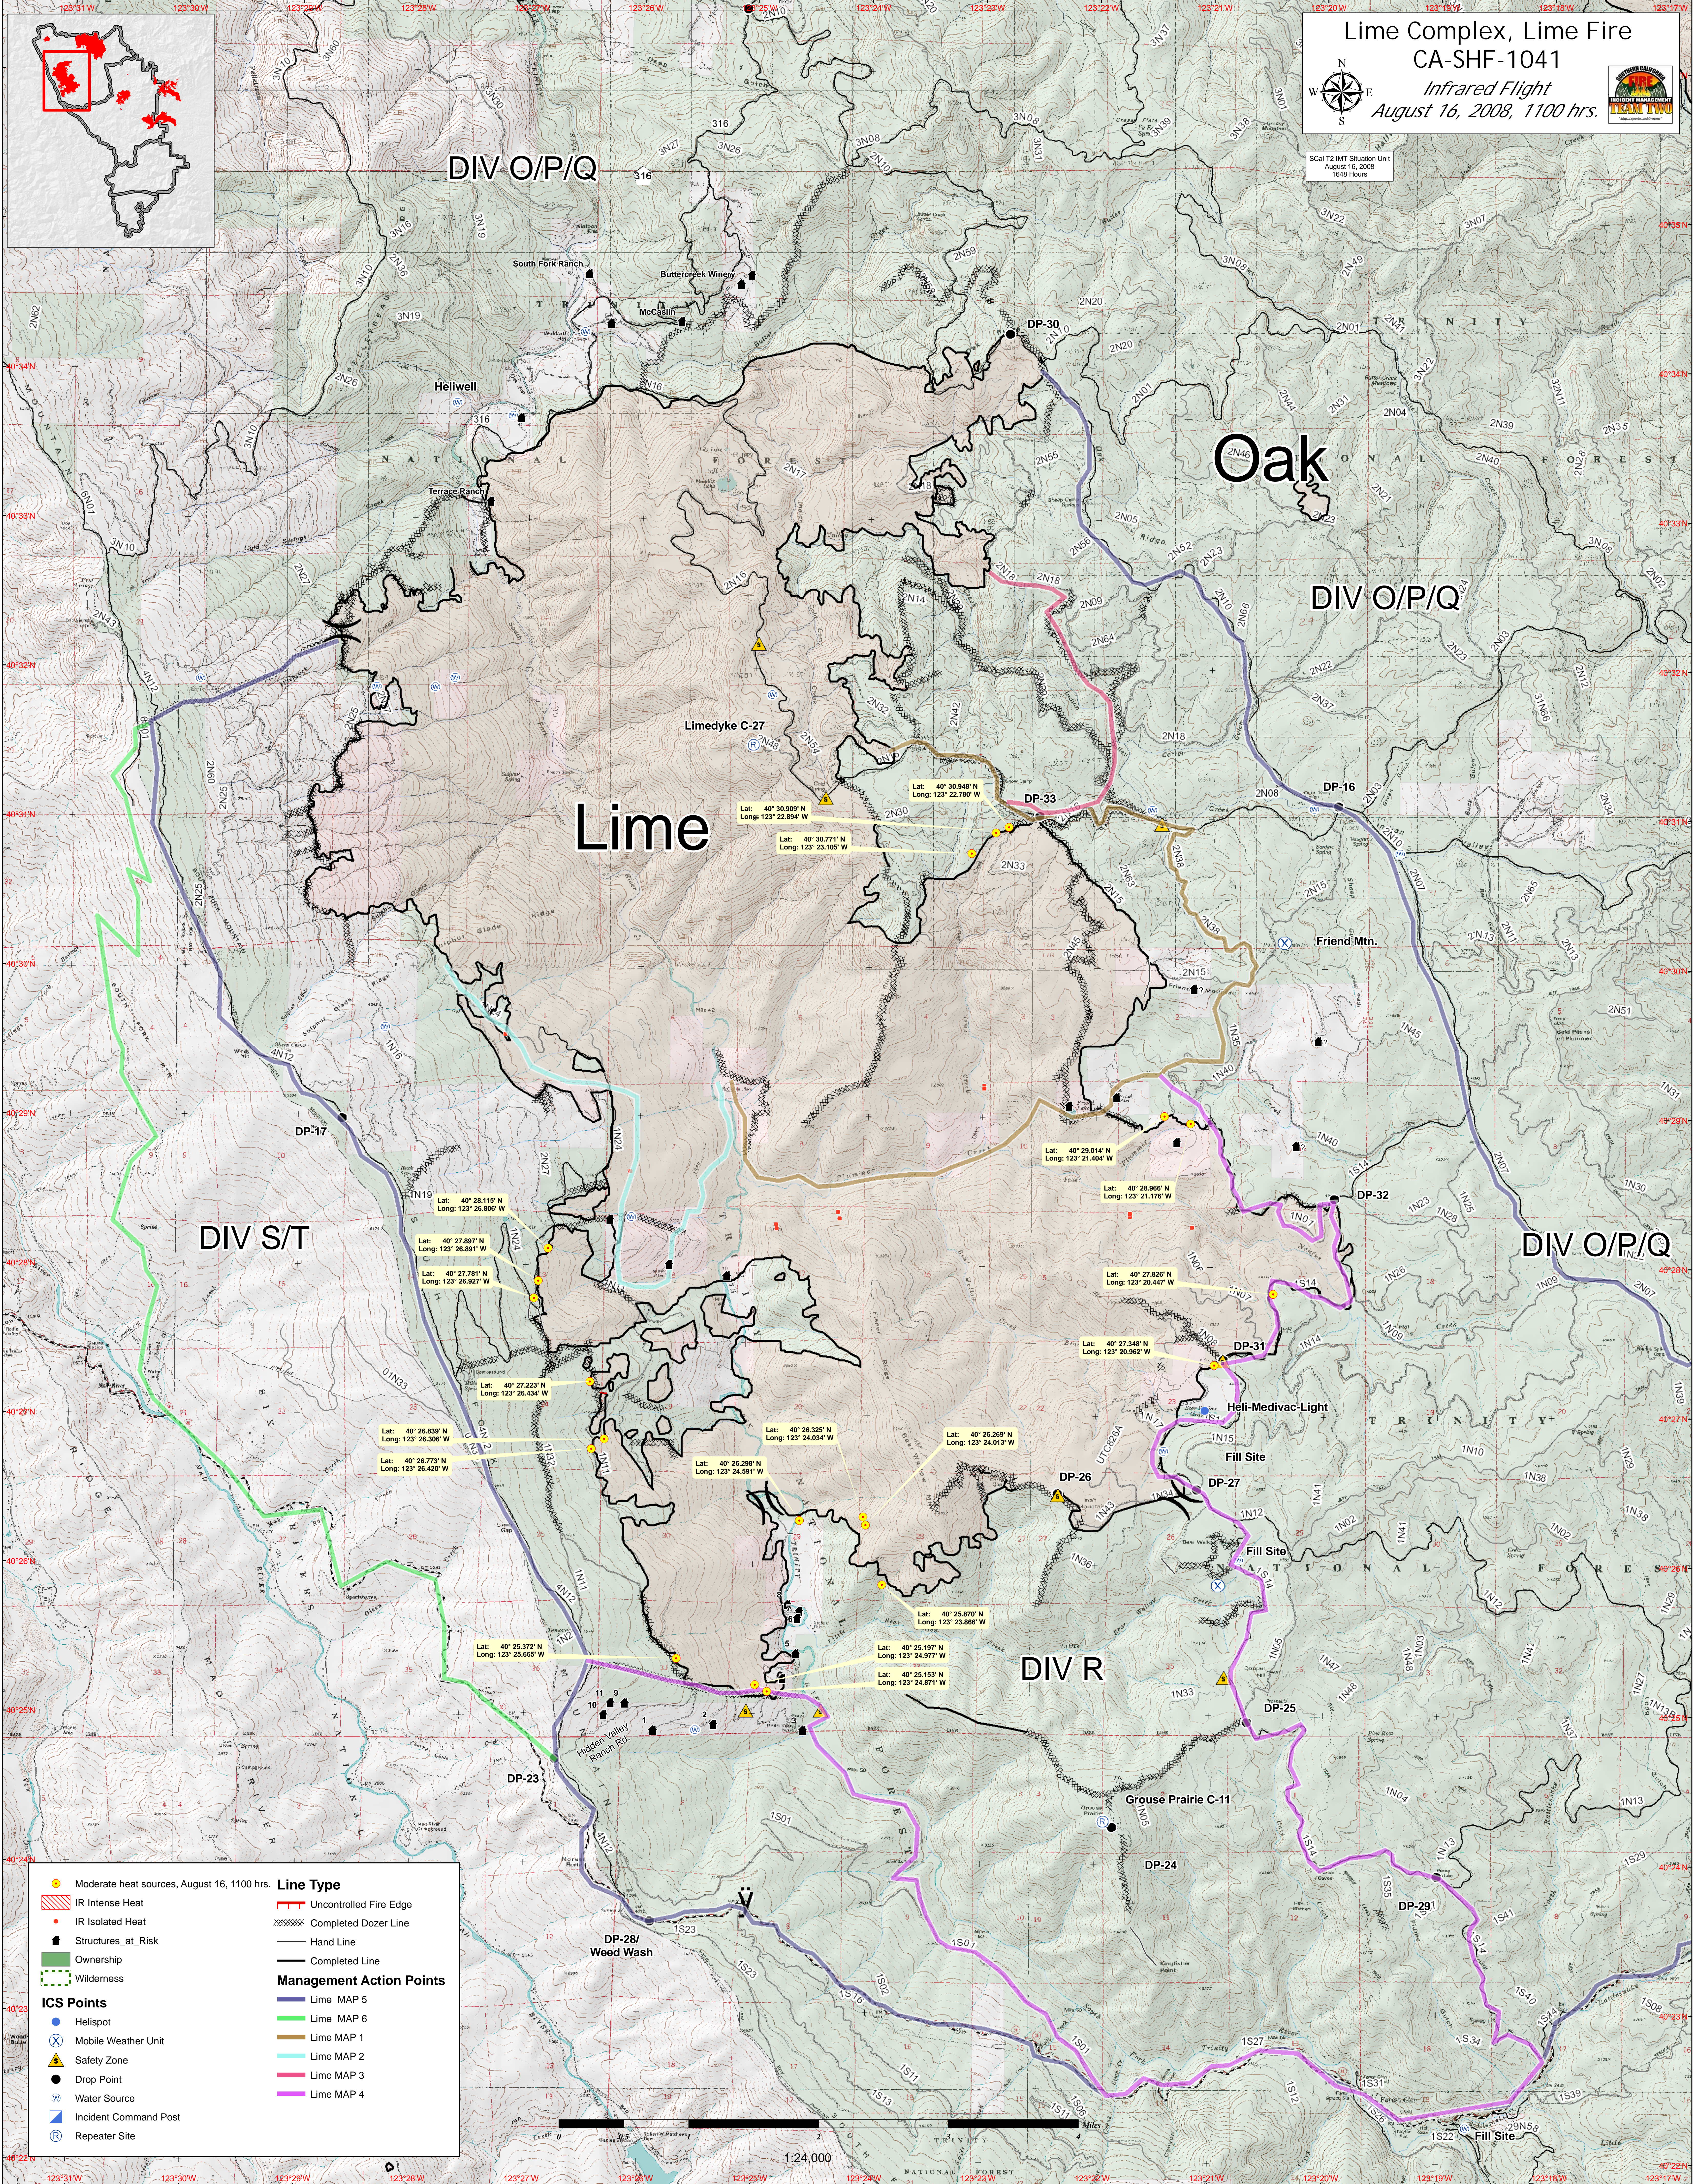

Lime Complex, Lime Fire
CA-SHF-1041

Infrared Flight
August 16, 2008, 1100 hrs.

1:24,000