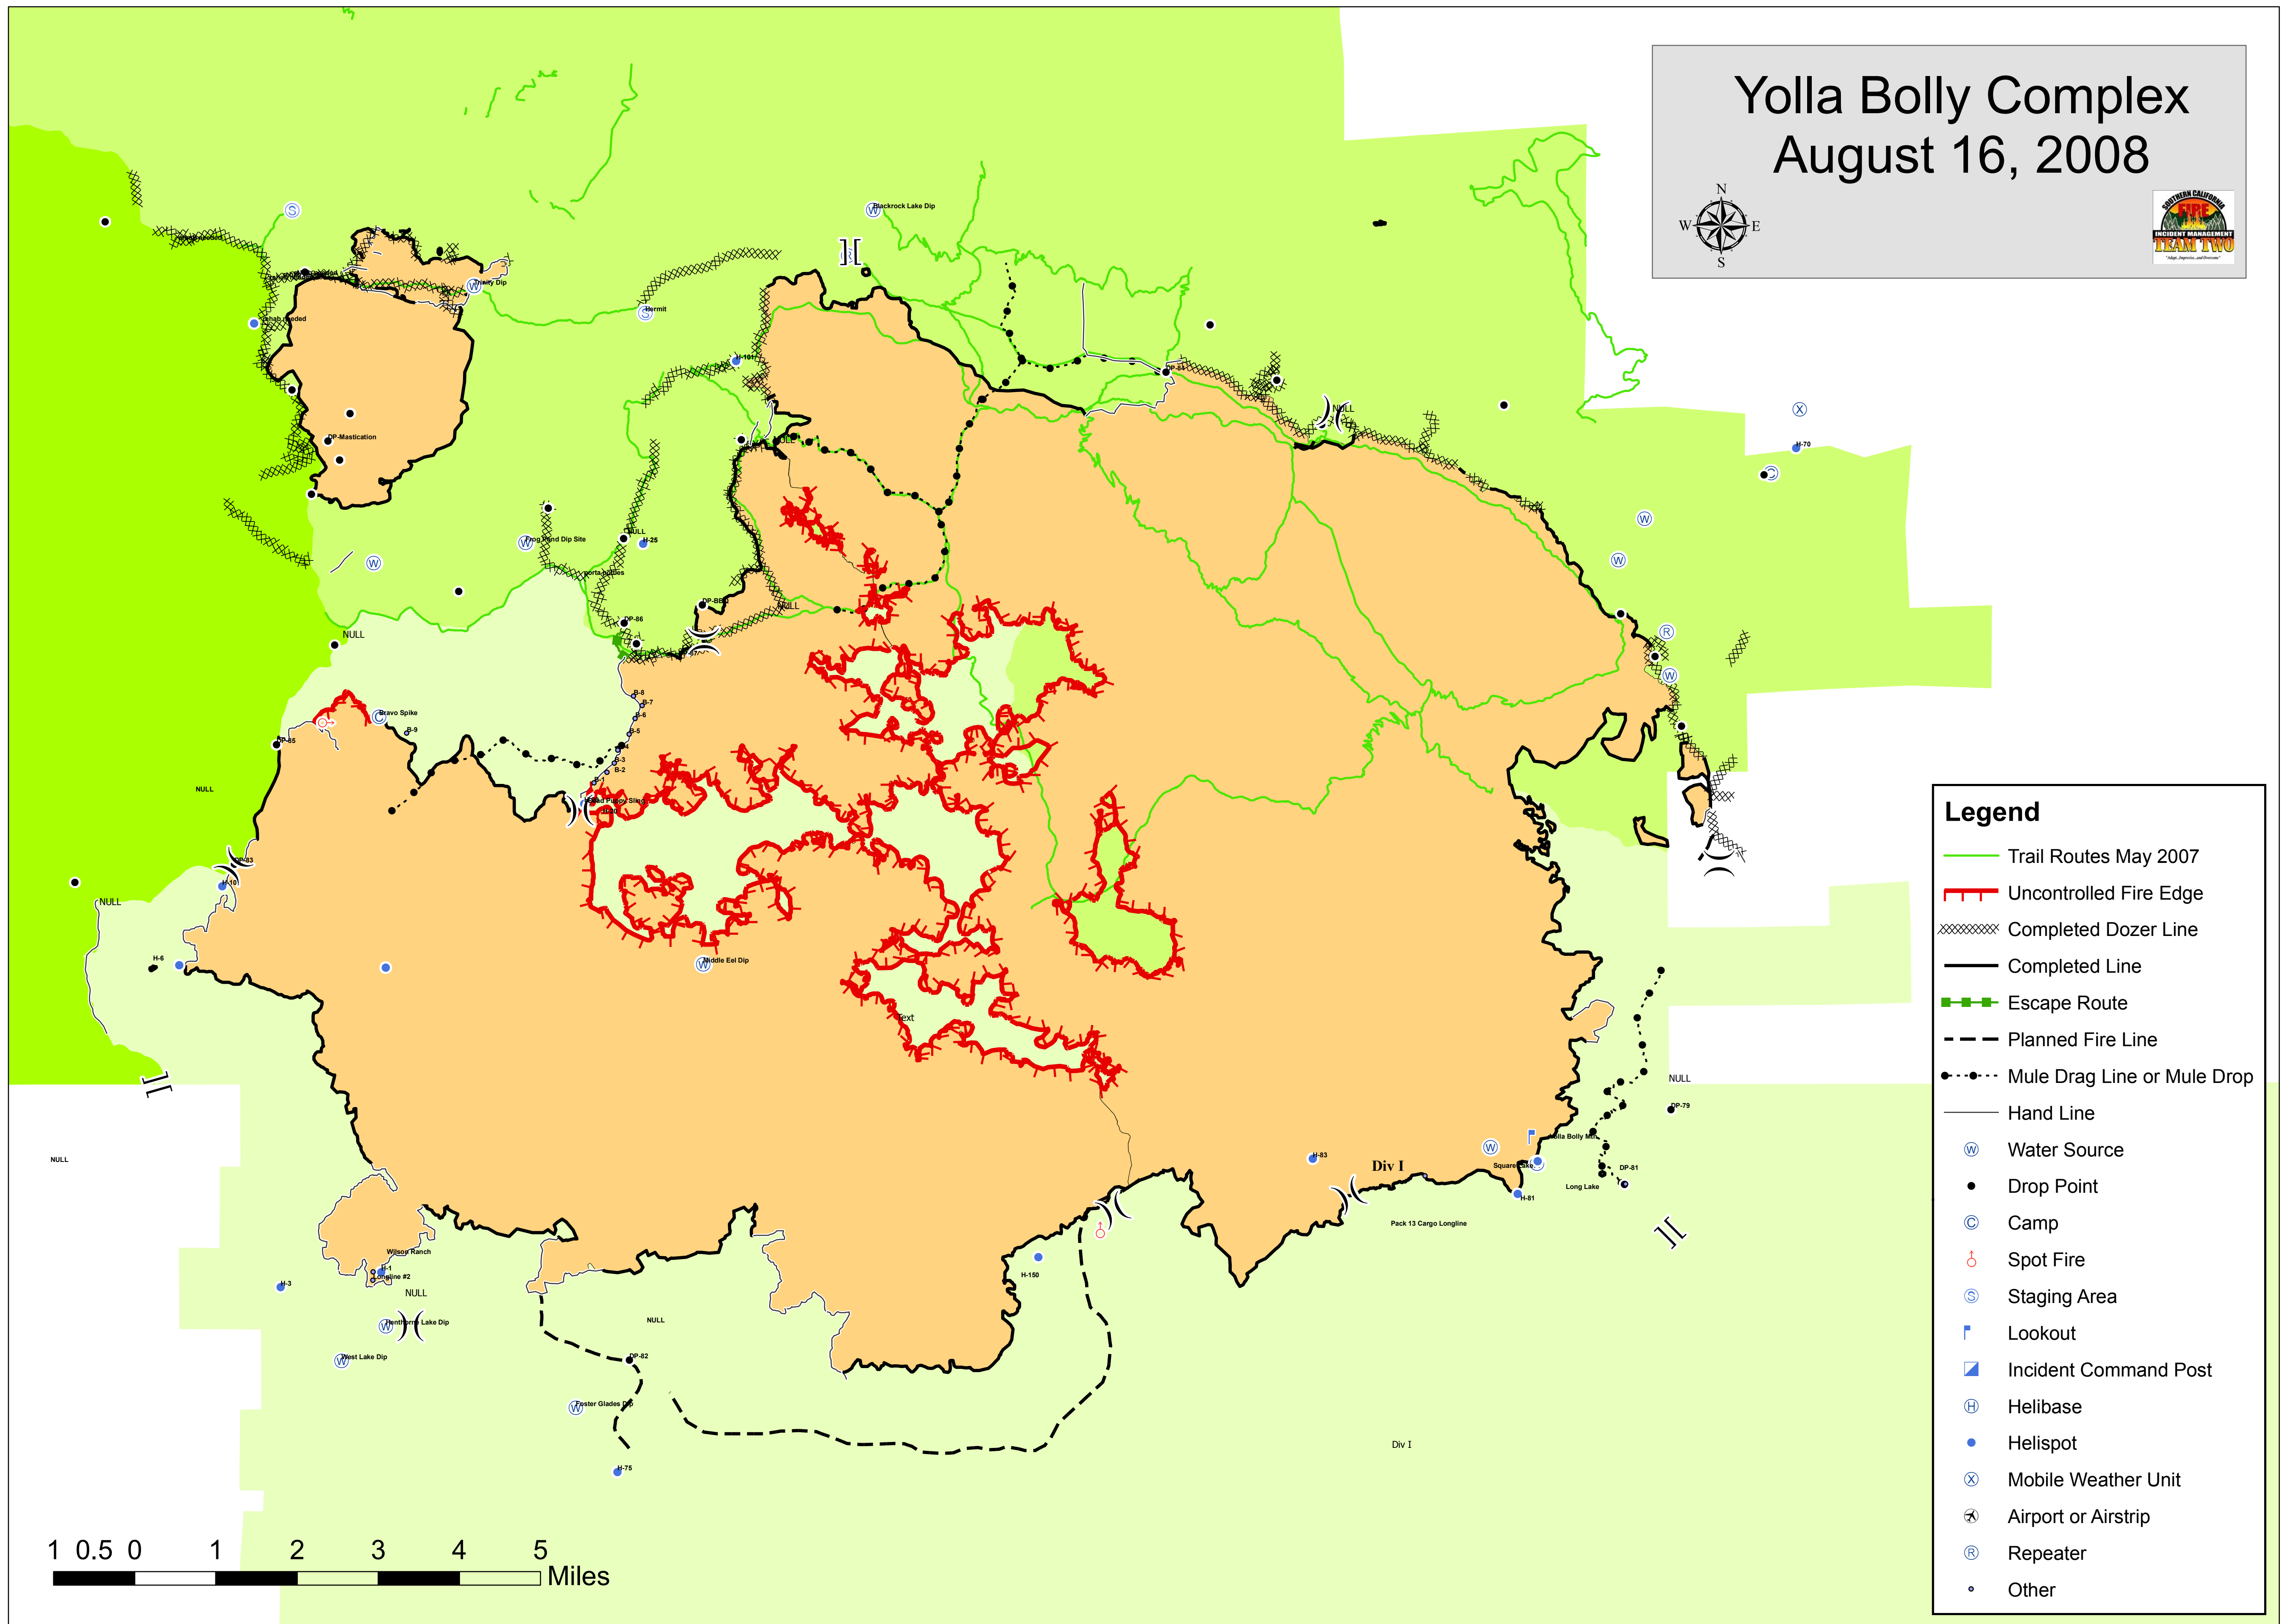

Yolla Bolly Complex August 16, 2008

- Legend**
- Trail Routes May 2007
 - Uncontrolled Fire Edge
 - ▩ Completed Dozer Line
 - Completed Line
 - Escape Route
 - - - Planned Fire Line
 - Mule Drag Line or Mule Drop
 - Hand Line
 - ⊕ Water Source
 - Drop Point
 - ⊙ Camp
 - ⊙ Spot Fire
 - ⊙ Staging Area
 - ⊕ Lookout
 - ⊕ Incident Command Post
 - ⊕ Helibase
 - Helispot
 - ⊗ Mobile Weather Unit
 - ✈ Airport or Airstrip
 - ⊕ Repeater
 - Other