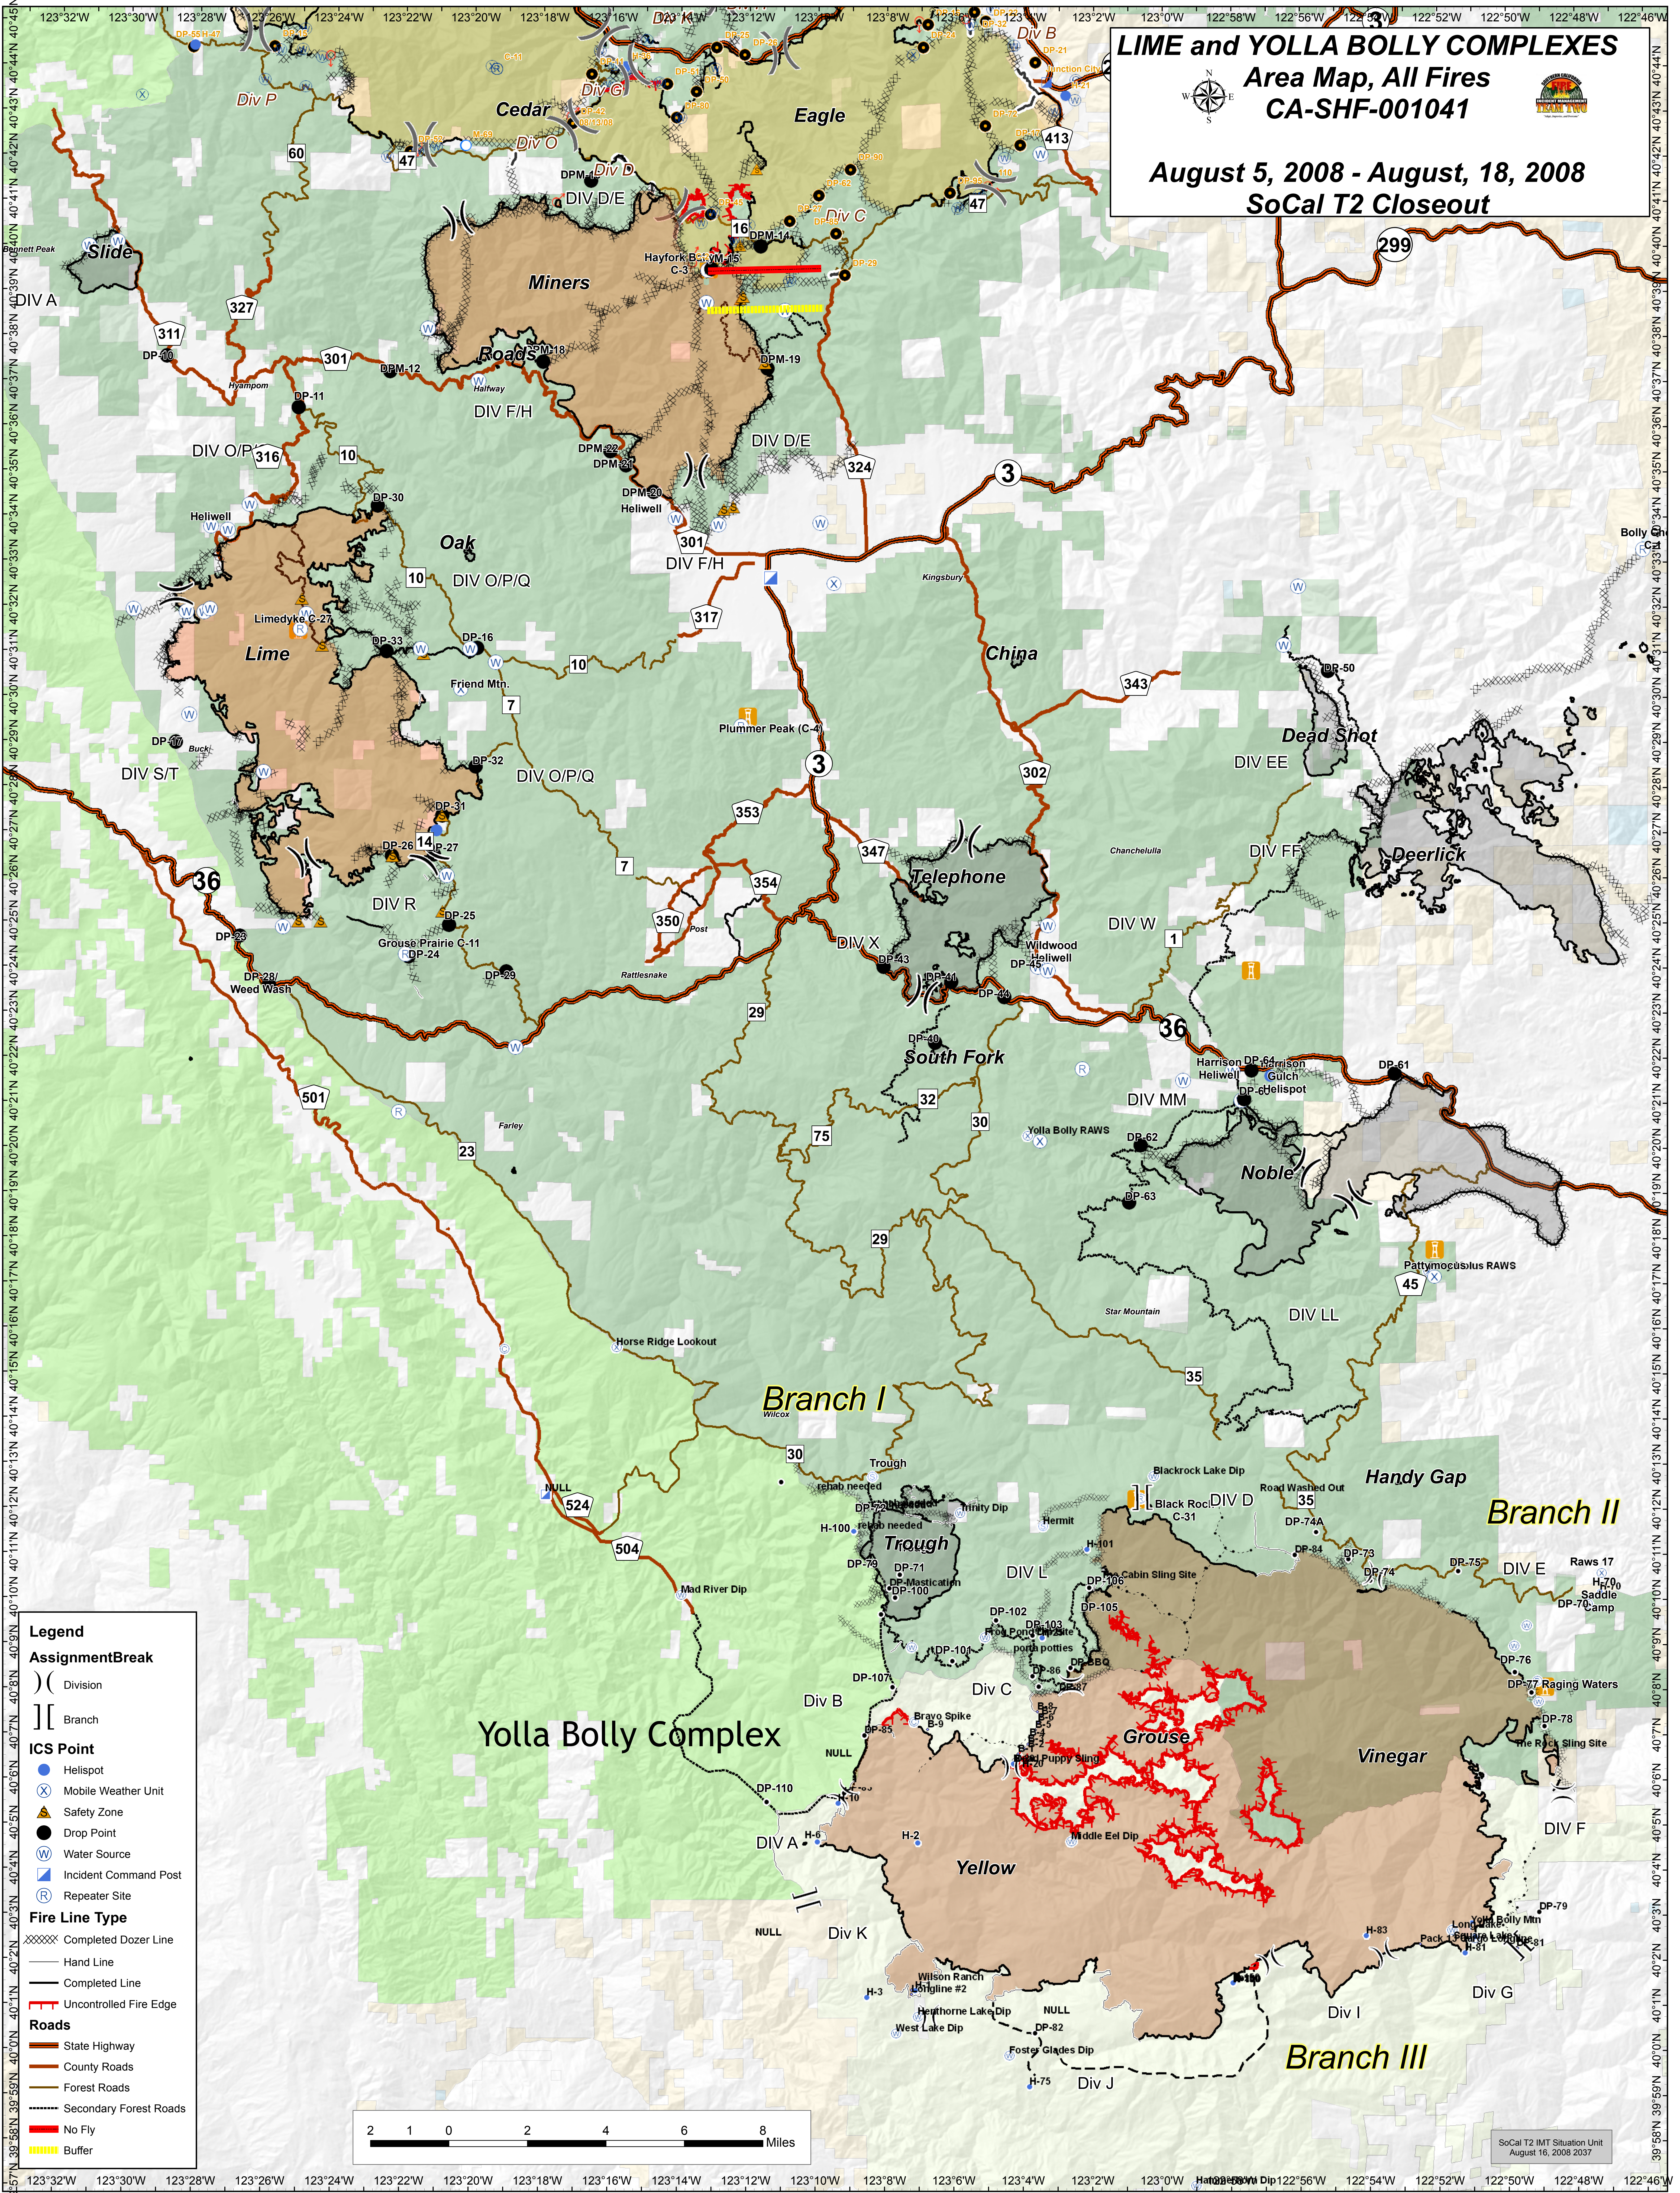

LIME and YOLLA BOLLY COMPLEXES
Area Map, All Fires
CA-SHF-001041

August 5, 2008 - August, 18, 2008
SoCal T2 Closeout

Legend

AssignmentBreak

- Division
- Branch

ICS Point

- Helispot
- Mobile Weather Unit
- Safety Zone
- Drop Point
- Water Source
- Incident Command Post
- Repeater Site

Fire Line Type

- Completed Dozer Line
- Hand Line
- Completed Line
- Uncontrolled Fire Edge

Roads

- State Highway
- County Roads
- Forest Roads
- Secondary Forest Roads
- No Fly
- Buffer