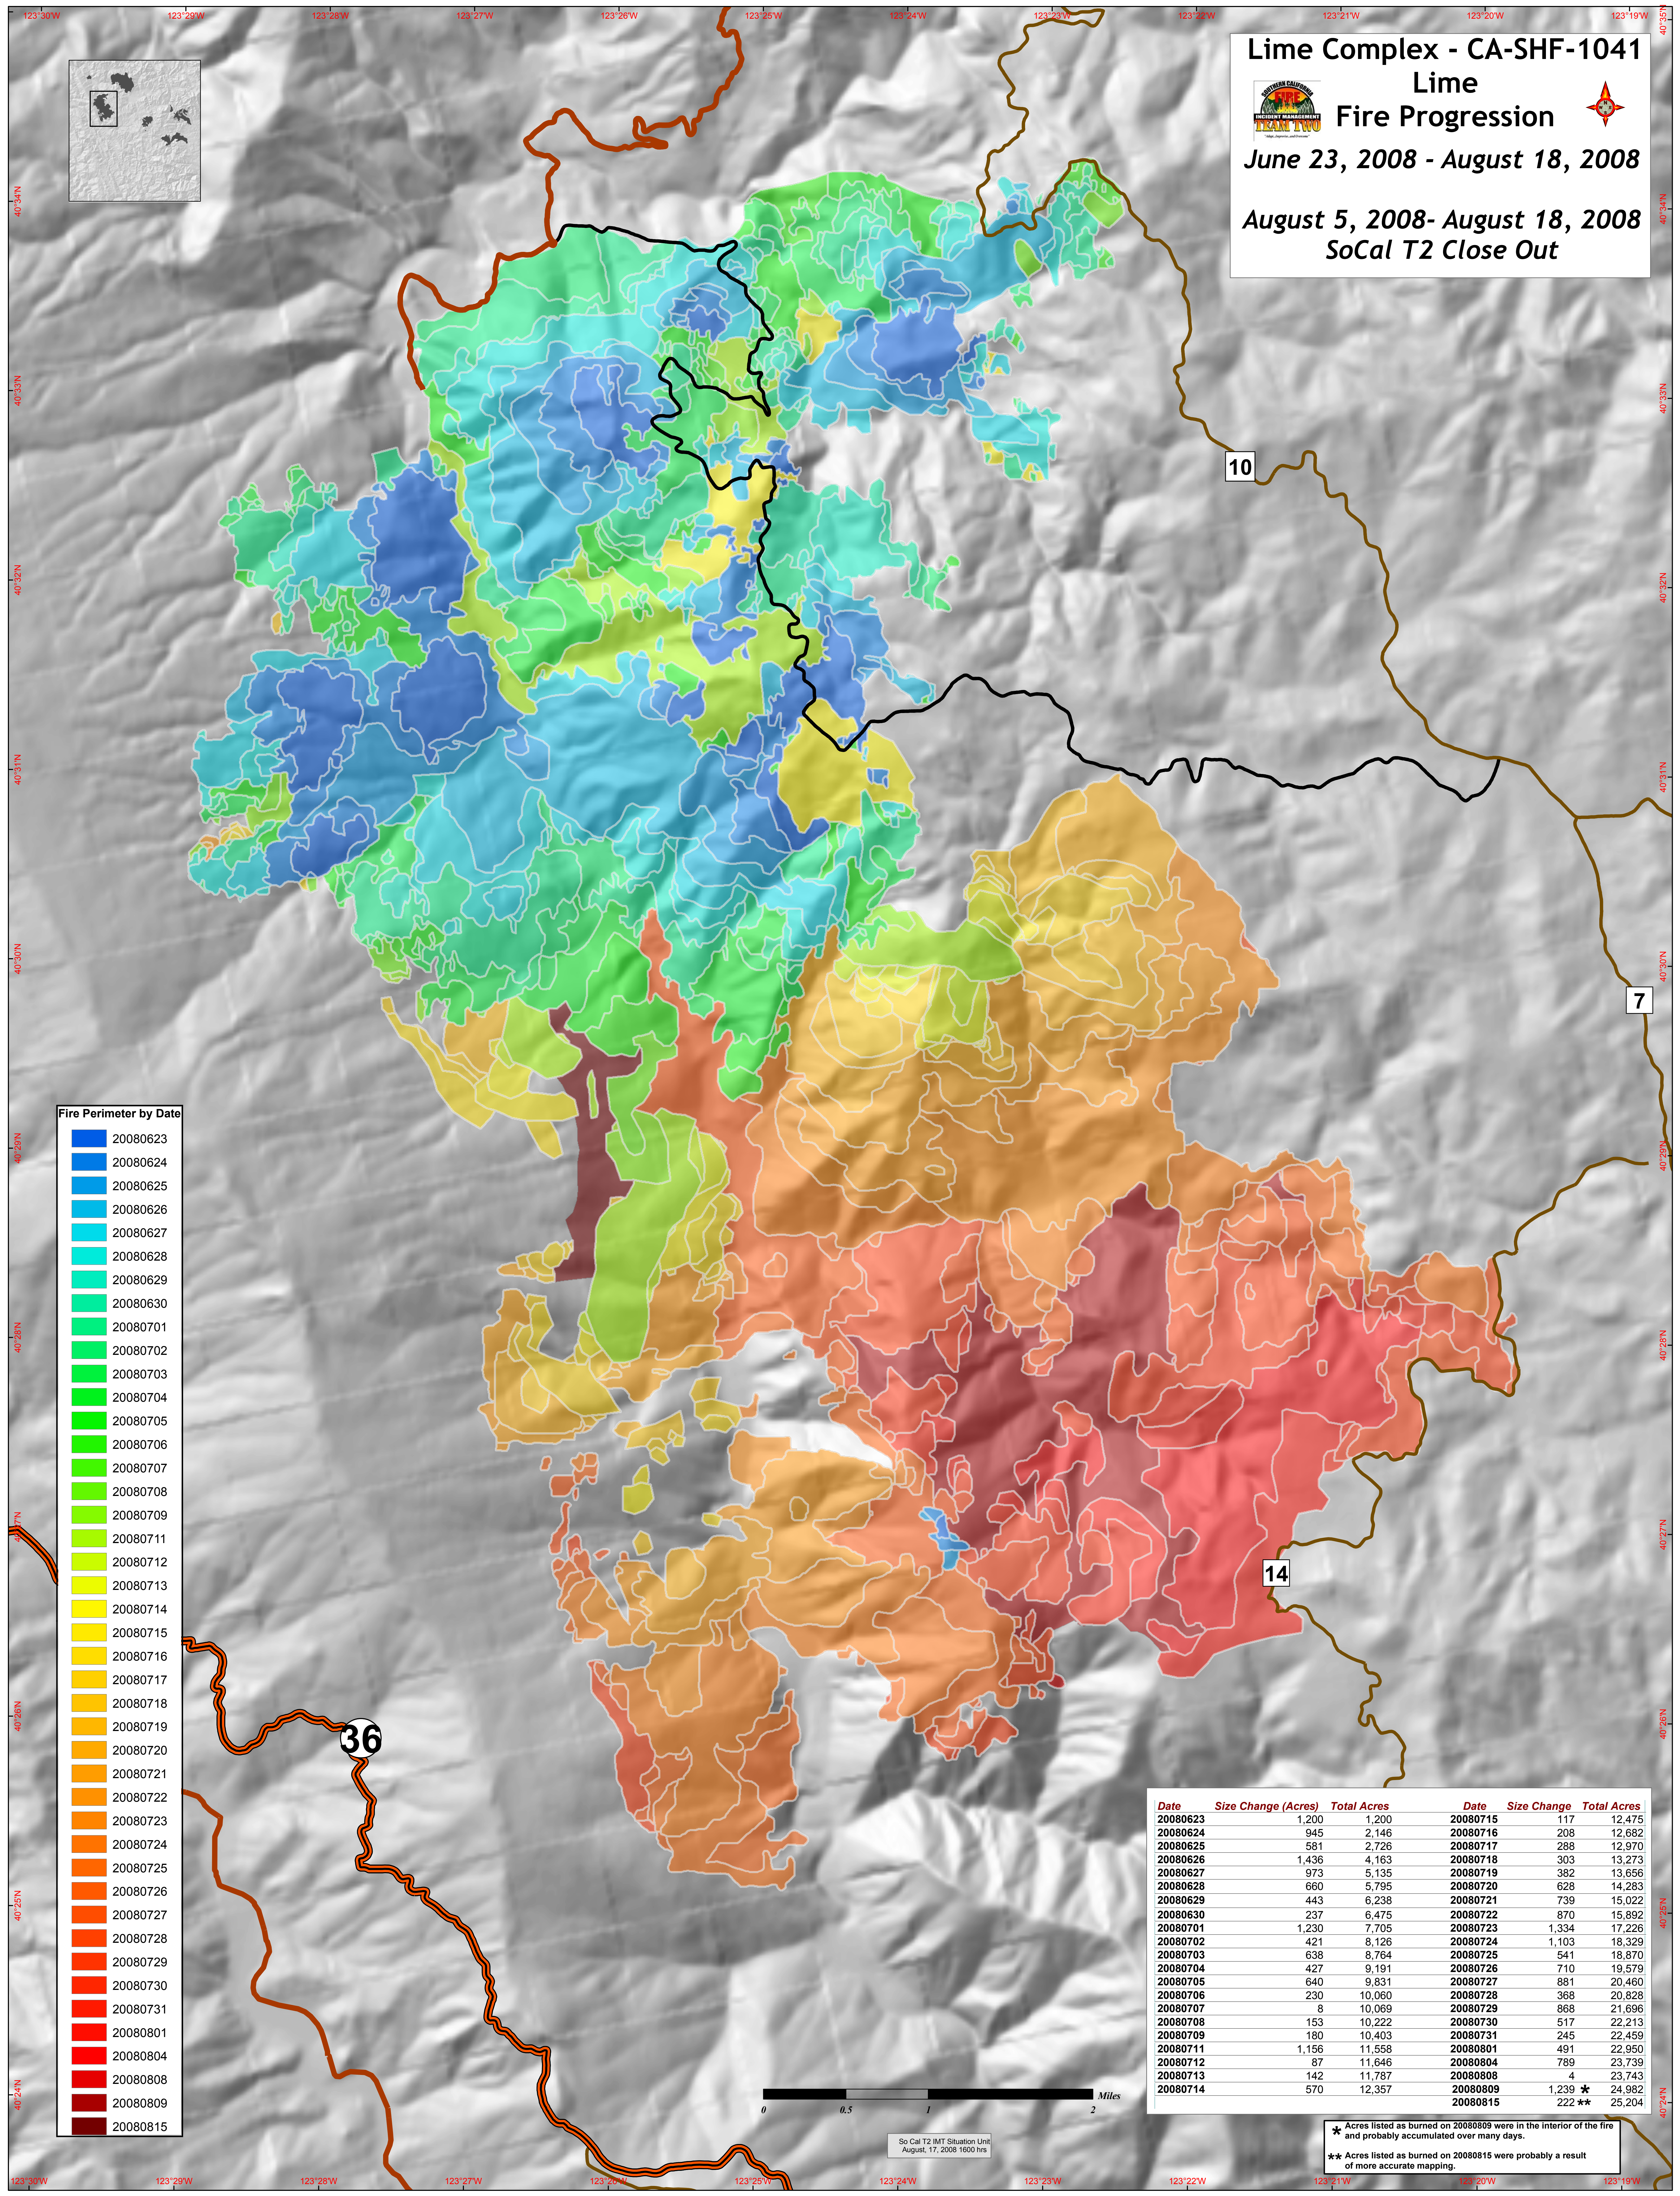

Lime Complex - CA-SHF-1041 Lime Fire Progression

June 23, 2008 - August 18, 2008
August 5, 2008- August 18, 2008
SoCal T2 Close Out

Fire Perimeter by Date

20080623
20080624
20080625
20080626
20080627
20080628
20080629
20080630
20080701
20080702
20080703
20080704
20080705
20080706
20080707
20080708
20080709
20080711
20080712
20080713
20080714
20080715
20080716
20080717
20080718
20080719
20080720
20080721
20080722
20080723
20080724
20080725
20080726
20080727
20080728
20080729
20080730
20080731
20080801
20080804
20080808
20080809
20080815

Date	Size Change (Acres)	Total Acres	Date	Size Change	Total Acres
20080623	1,200	1,200	20080715	117	12,475
20080624	945	2,146	20080716	208	12,682
20080625	581	2,726	20080717	288	12,970
20080626	1,436	4,163	20080718	303	13,273
20080627	973	5,135	20080719	382	13,656
20080628	660	5,795	20080720	628	14,283
20080629	443	6,238	20080721	739	15,022
20080630	237	6,475	20080722	870	15,892
20080701	1,230	7,705	20080723	1,334	17,226
20080702	421	8,126	20080724	1,103	18,329
20080703	638	8,764	20080725	541	18,870
20080704	427	9,191	20080726	710	19,579
20080705	640	9,831	20080727	881	20,460
20080706	230	10,060	20080728	368	20,828
20080707	8	10,069	20080729	868	21,696
20080708	153	10,222	20080730	517	22,213
20080709	180	10,403	20080731	245	22,459
20080711	1,156	11,558	20080801	491	22,950
20080712	87	11,646	20080804	789	23,739
20080713	142	11,787	20080808	4	23,743
20080714	570	12,357	20080809	1,239 *	24,982
			20080815	222 **	25,204