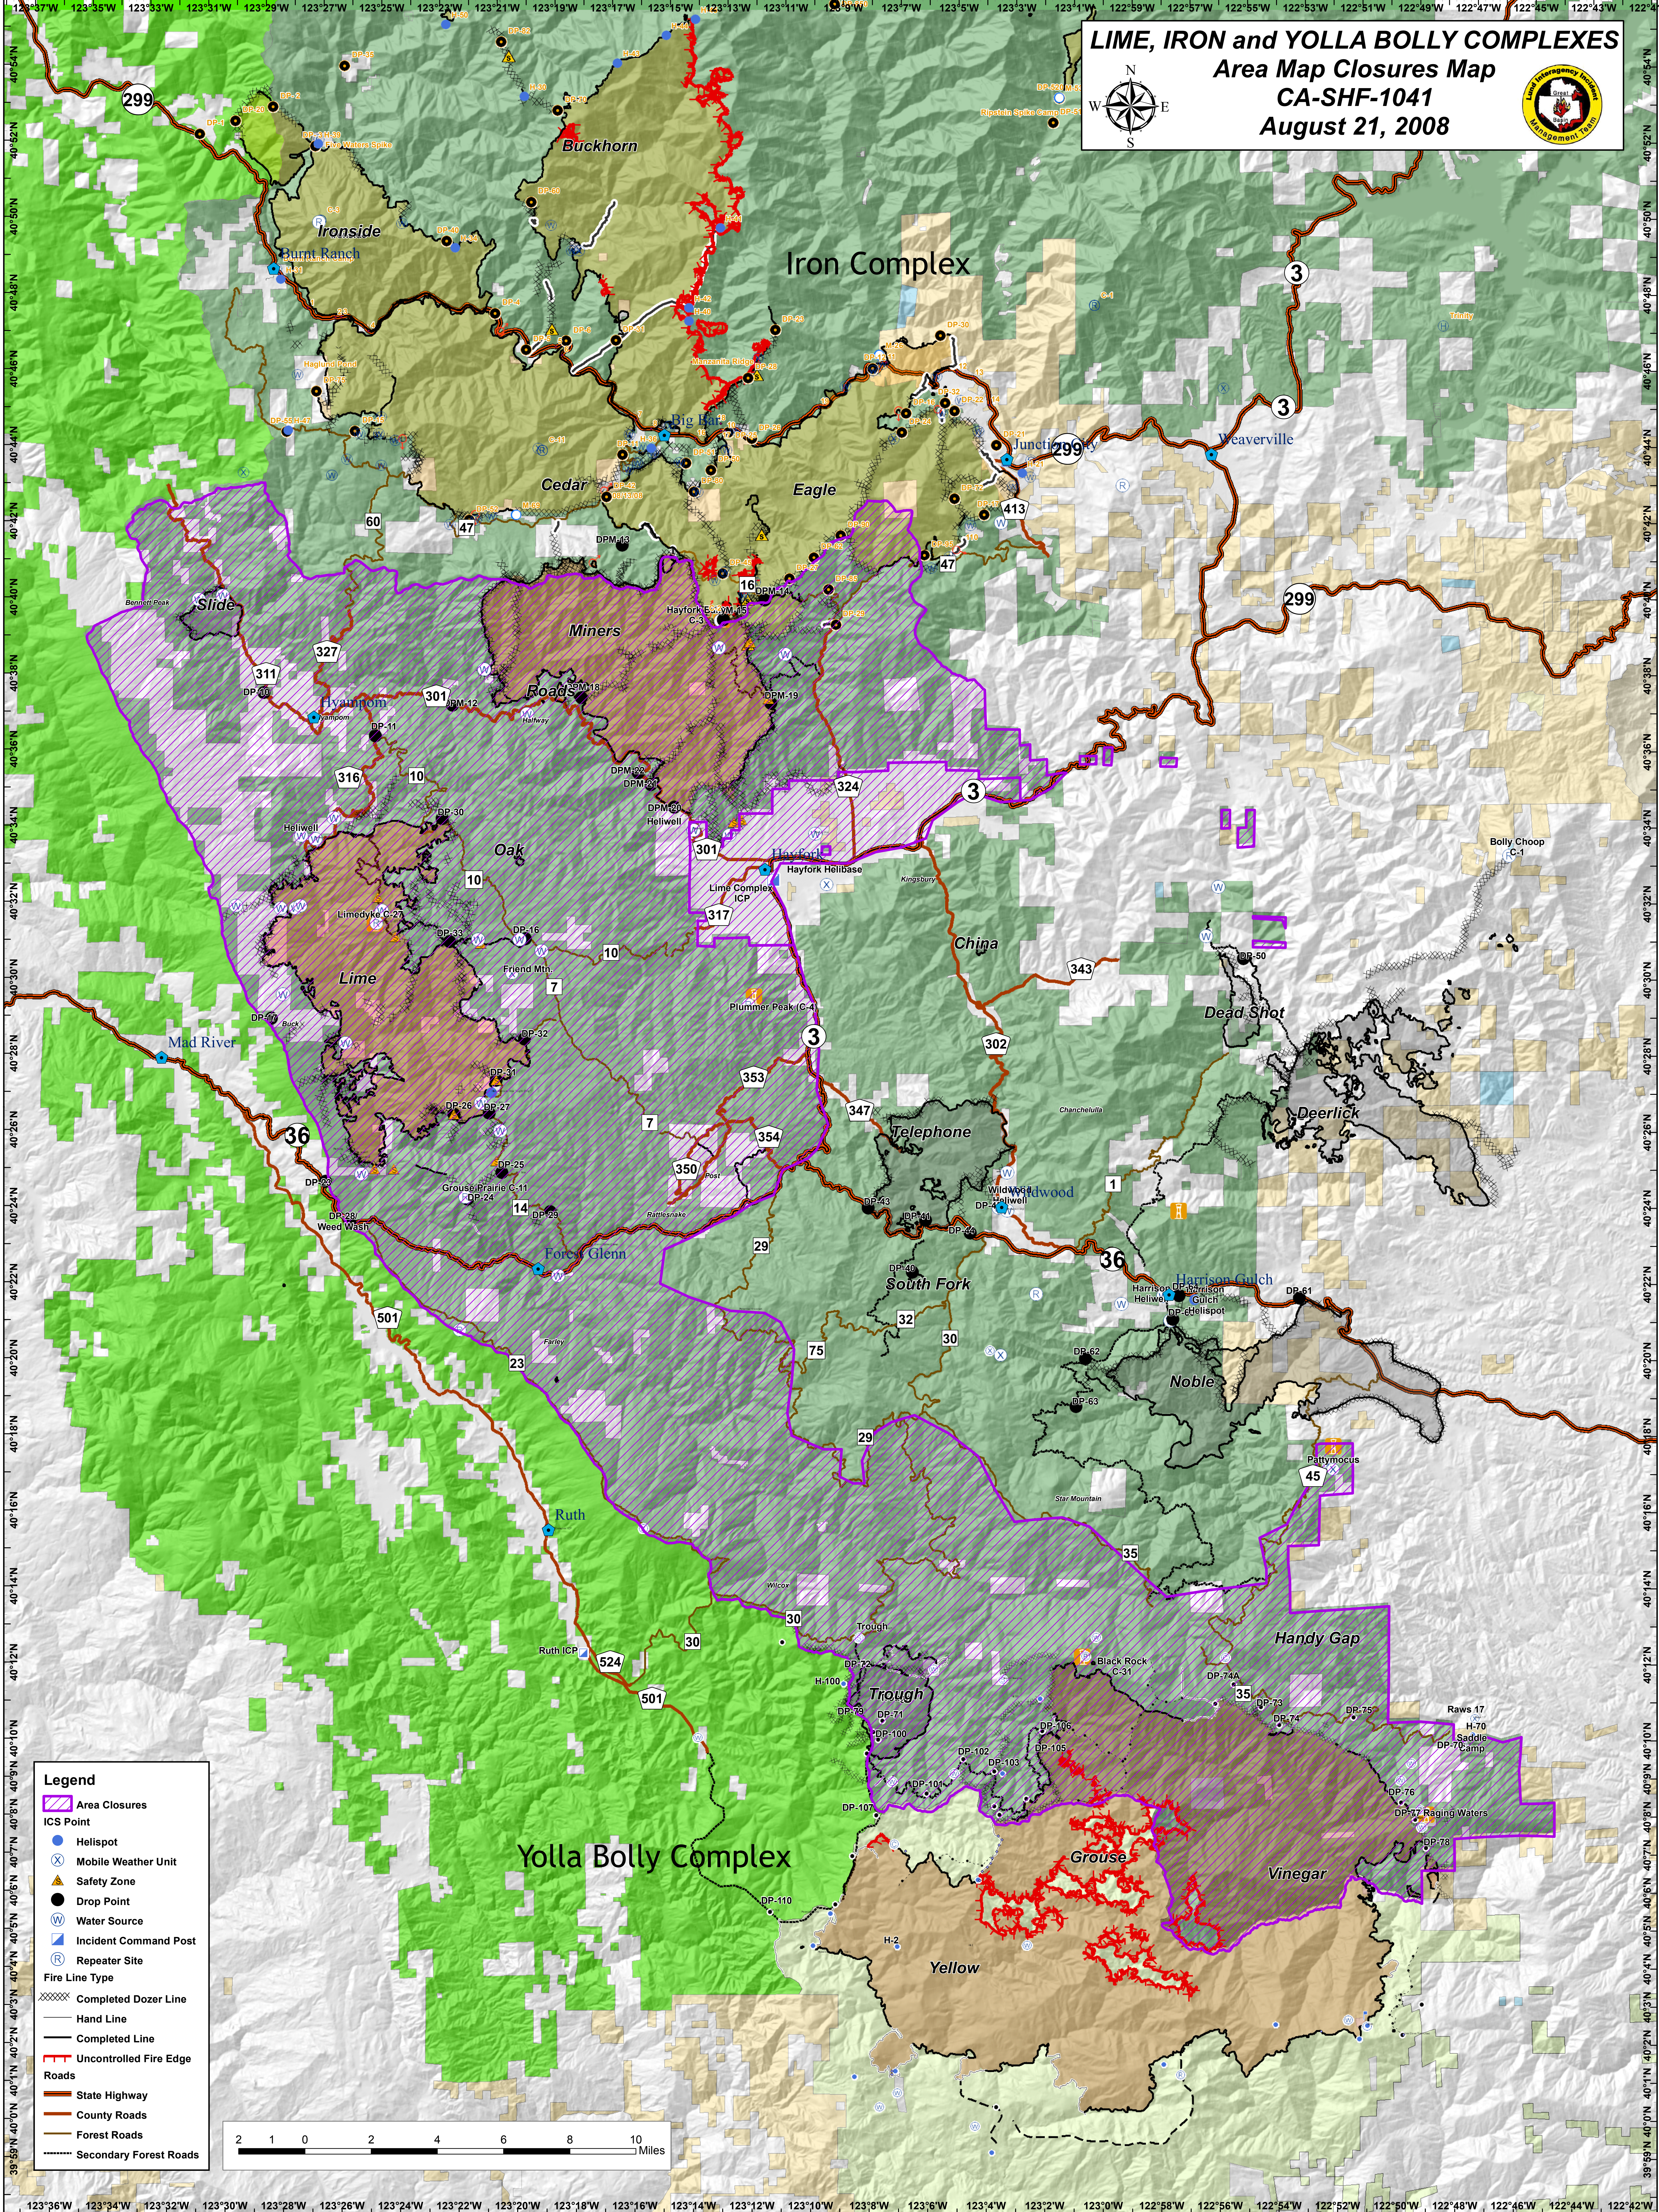

LIME, IRON and YOLLA BOLLY COMPLEXES
Area Map Closures Map
CA-SHF-1041
August 21, 2008

Legend

- Area Closures
- ICS Point
- Helispot
- M Mobile Weather Unit
- Safety Zone
- Drop Point
- W Water Source
- IC Incident Command Post
- R Repeater Site
- Fire Line Type
- Completed Dozer Line
- Hand Line
- Completed Line
- Uncontrolled Fire Edge
- Roads
- State Highway
- County Roads
- Forest Roads
- Secondary Forest Roads