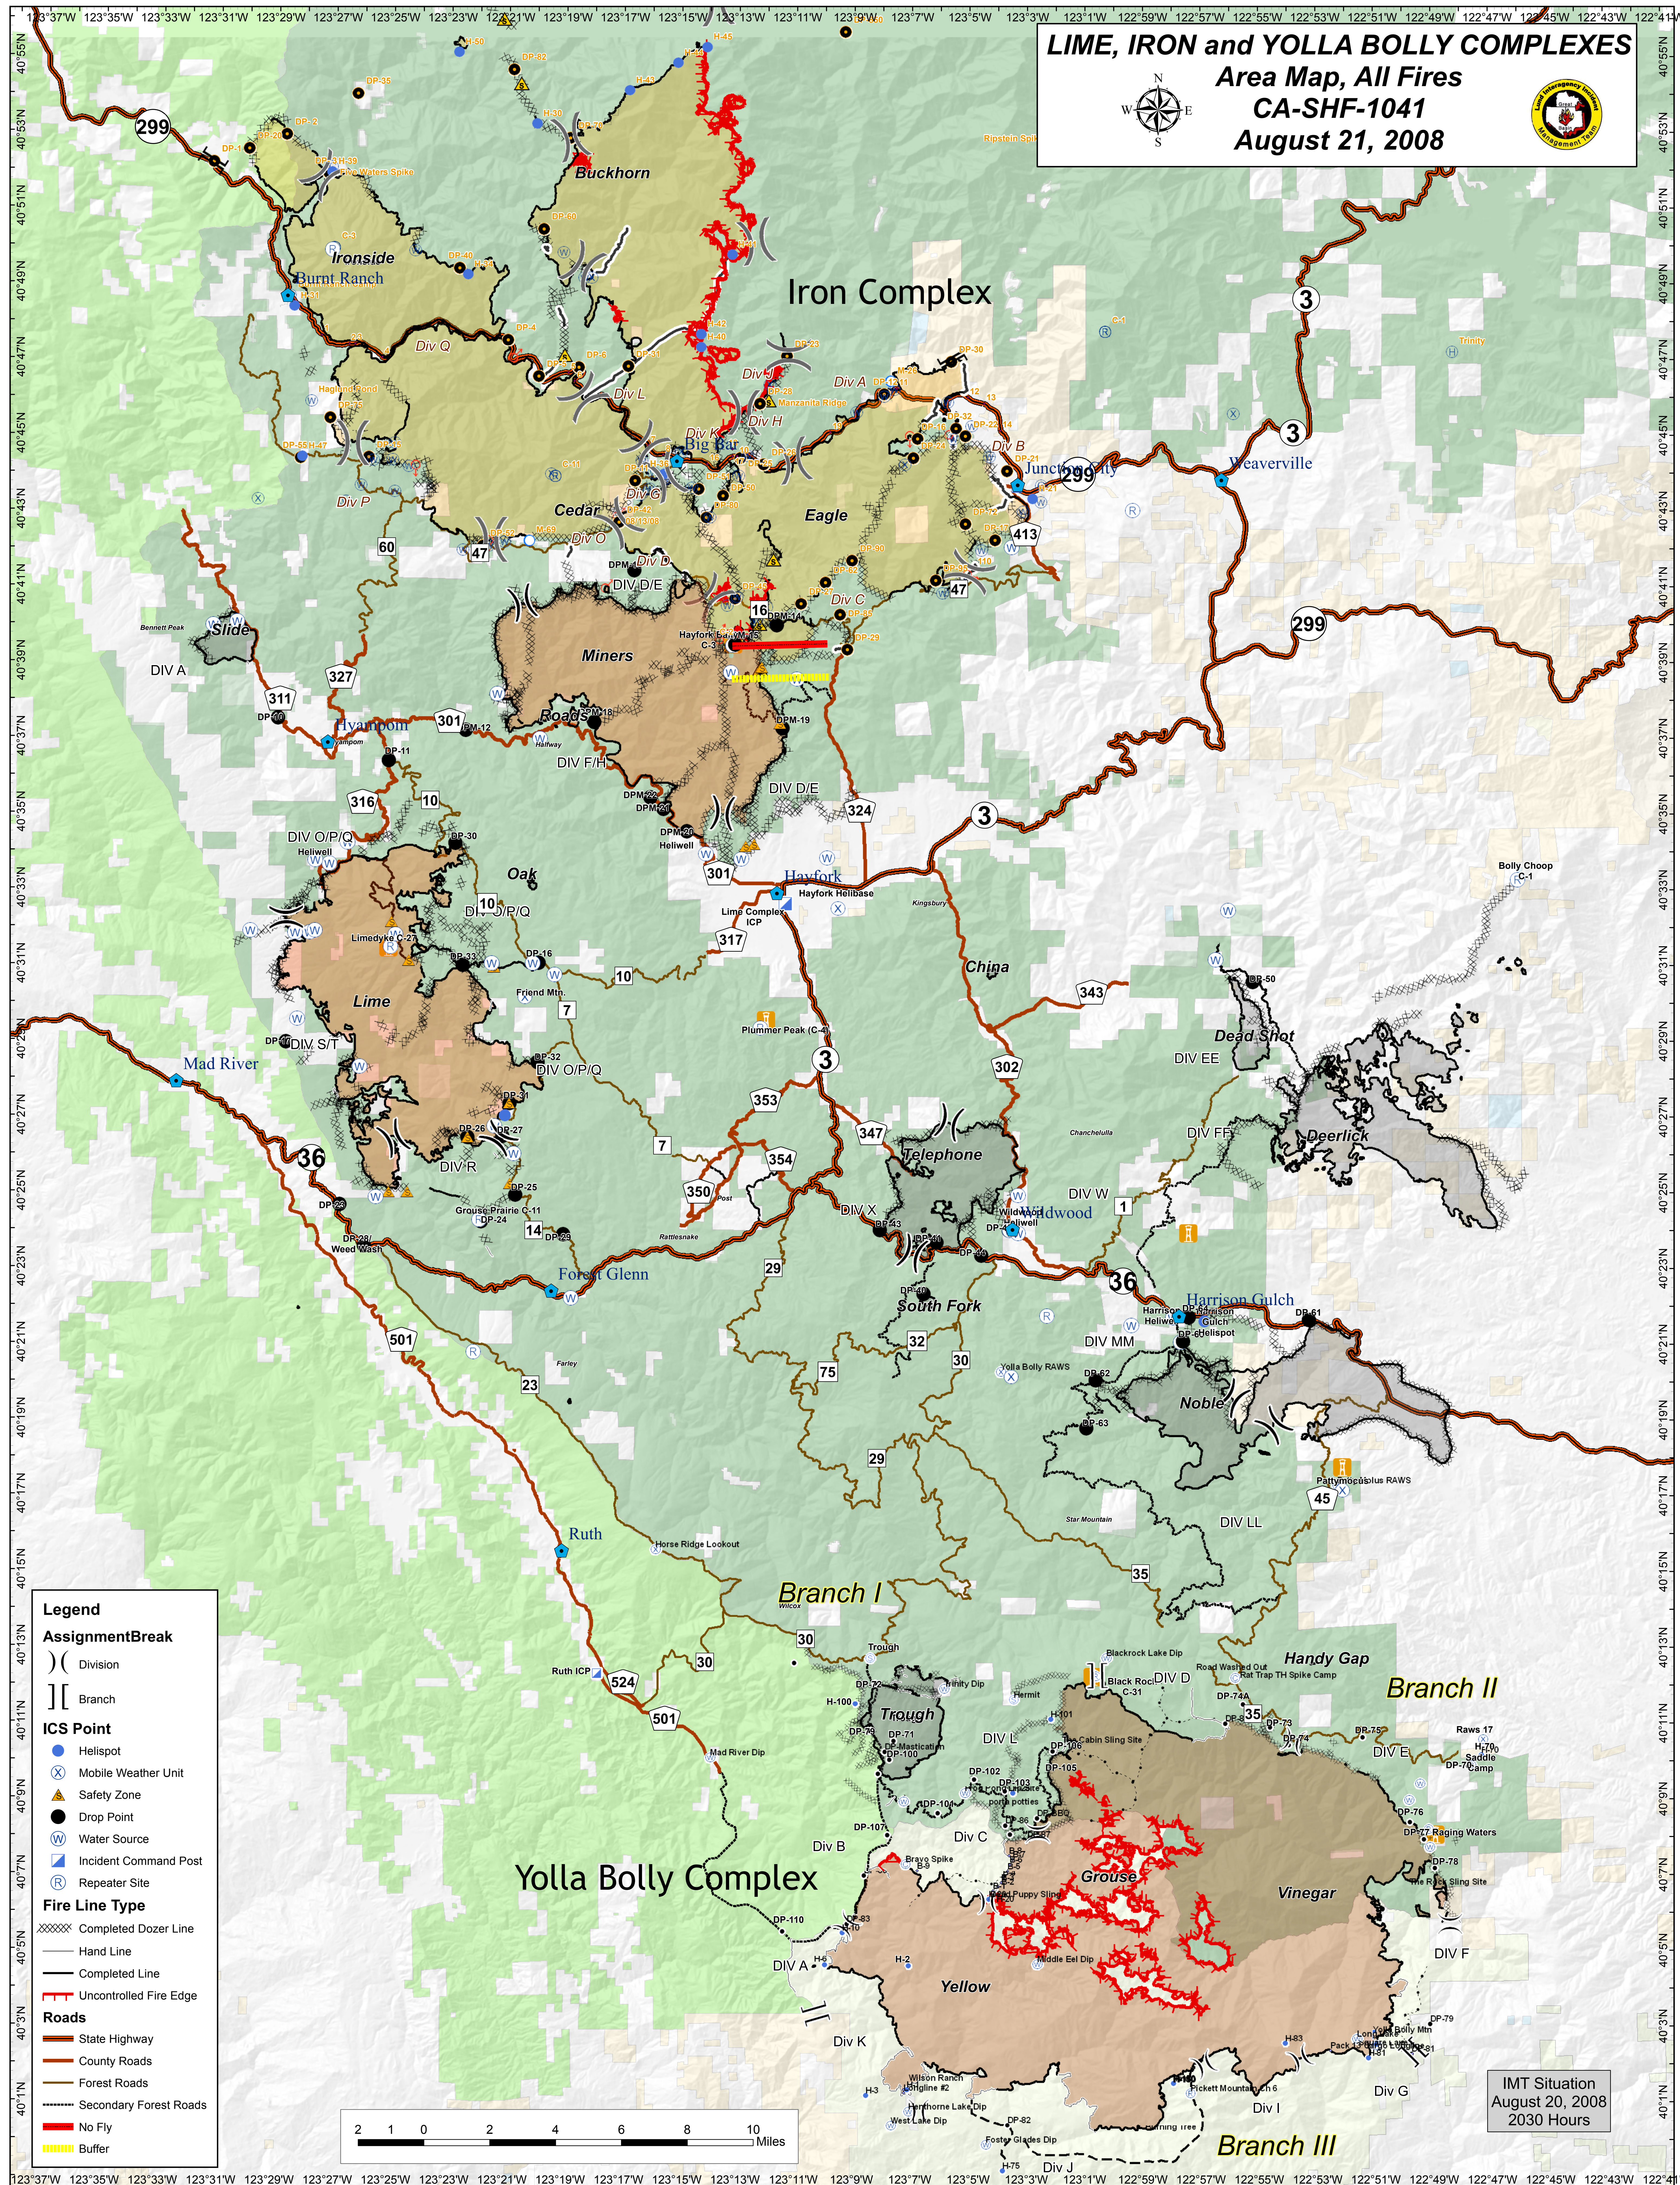

LIME, IRON and YOLLA BOLLY COMPLEXES

Area Map, All Fires

CA-SHF-1041

August 21, 2008

Legend

AssignmentBreak

- () Division
- [] Branch

ICS Point

- Helispot
- ⊗ Mobile Weather Unit
- ▲ Safety Zone
- Drop Point
- ⊕ Water Source
- Ⓜ Incident Command Post
- Ⓜ Repeater Site

Fire Line Type

- ⊘ Completed Dozer Line
- Hand Line
- Completed Line
- Uncontrolled Fire Edge

Roads

- State Highway
- County Roads
- Forest Roads
- Secondary Forest Roads
- No Fly
- Buffer

IMT Situation
August 20, 2008
2030 Hours