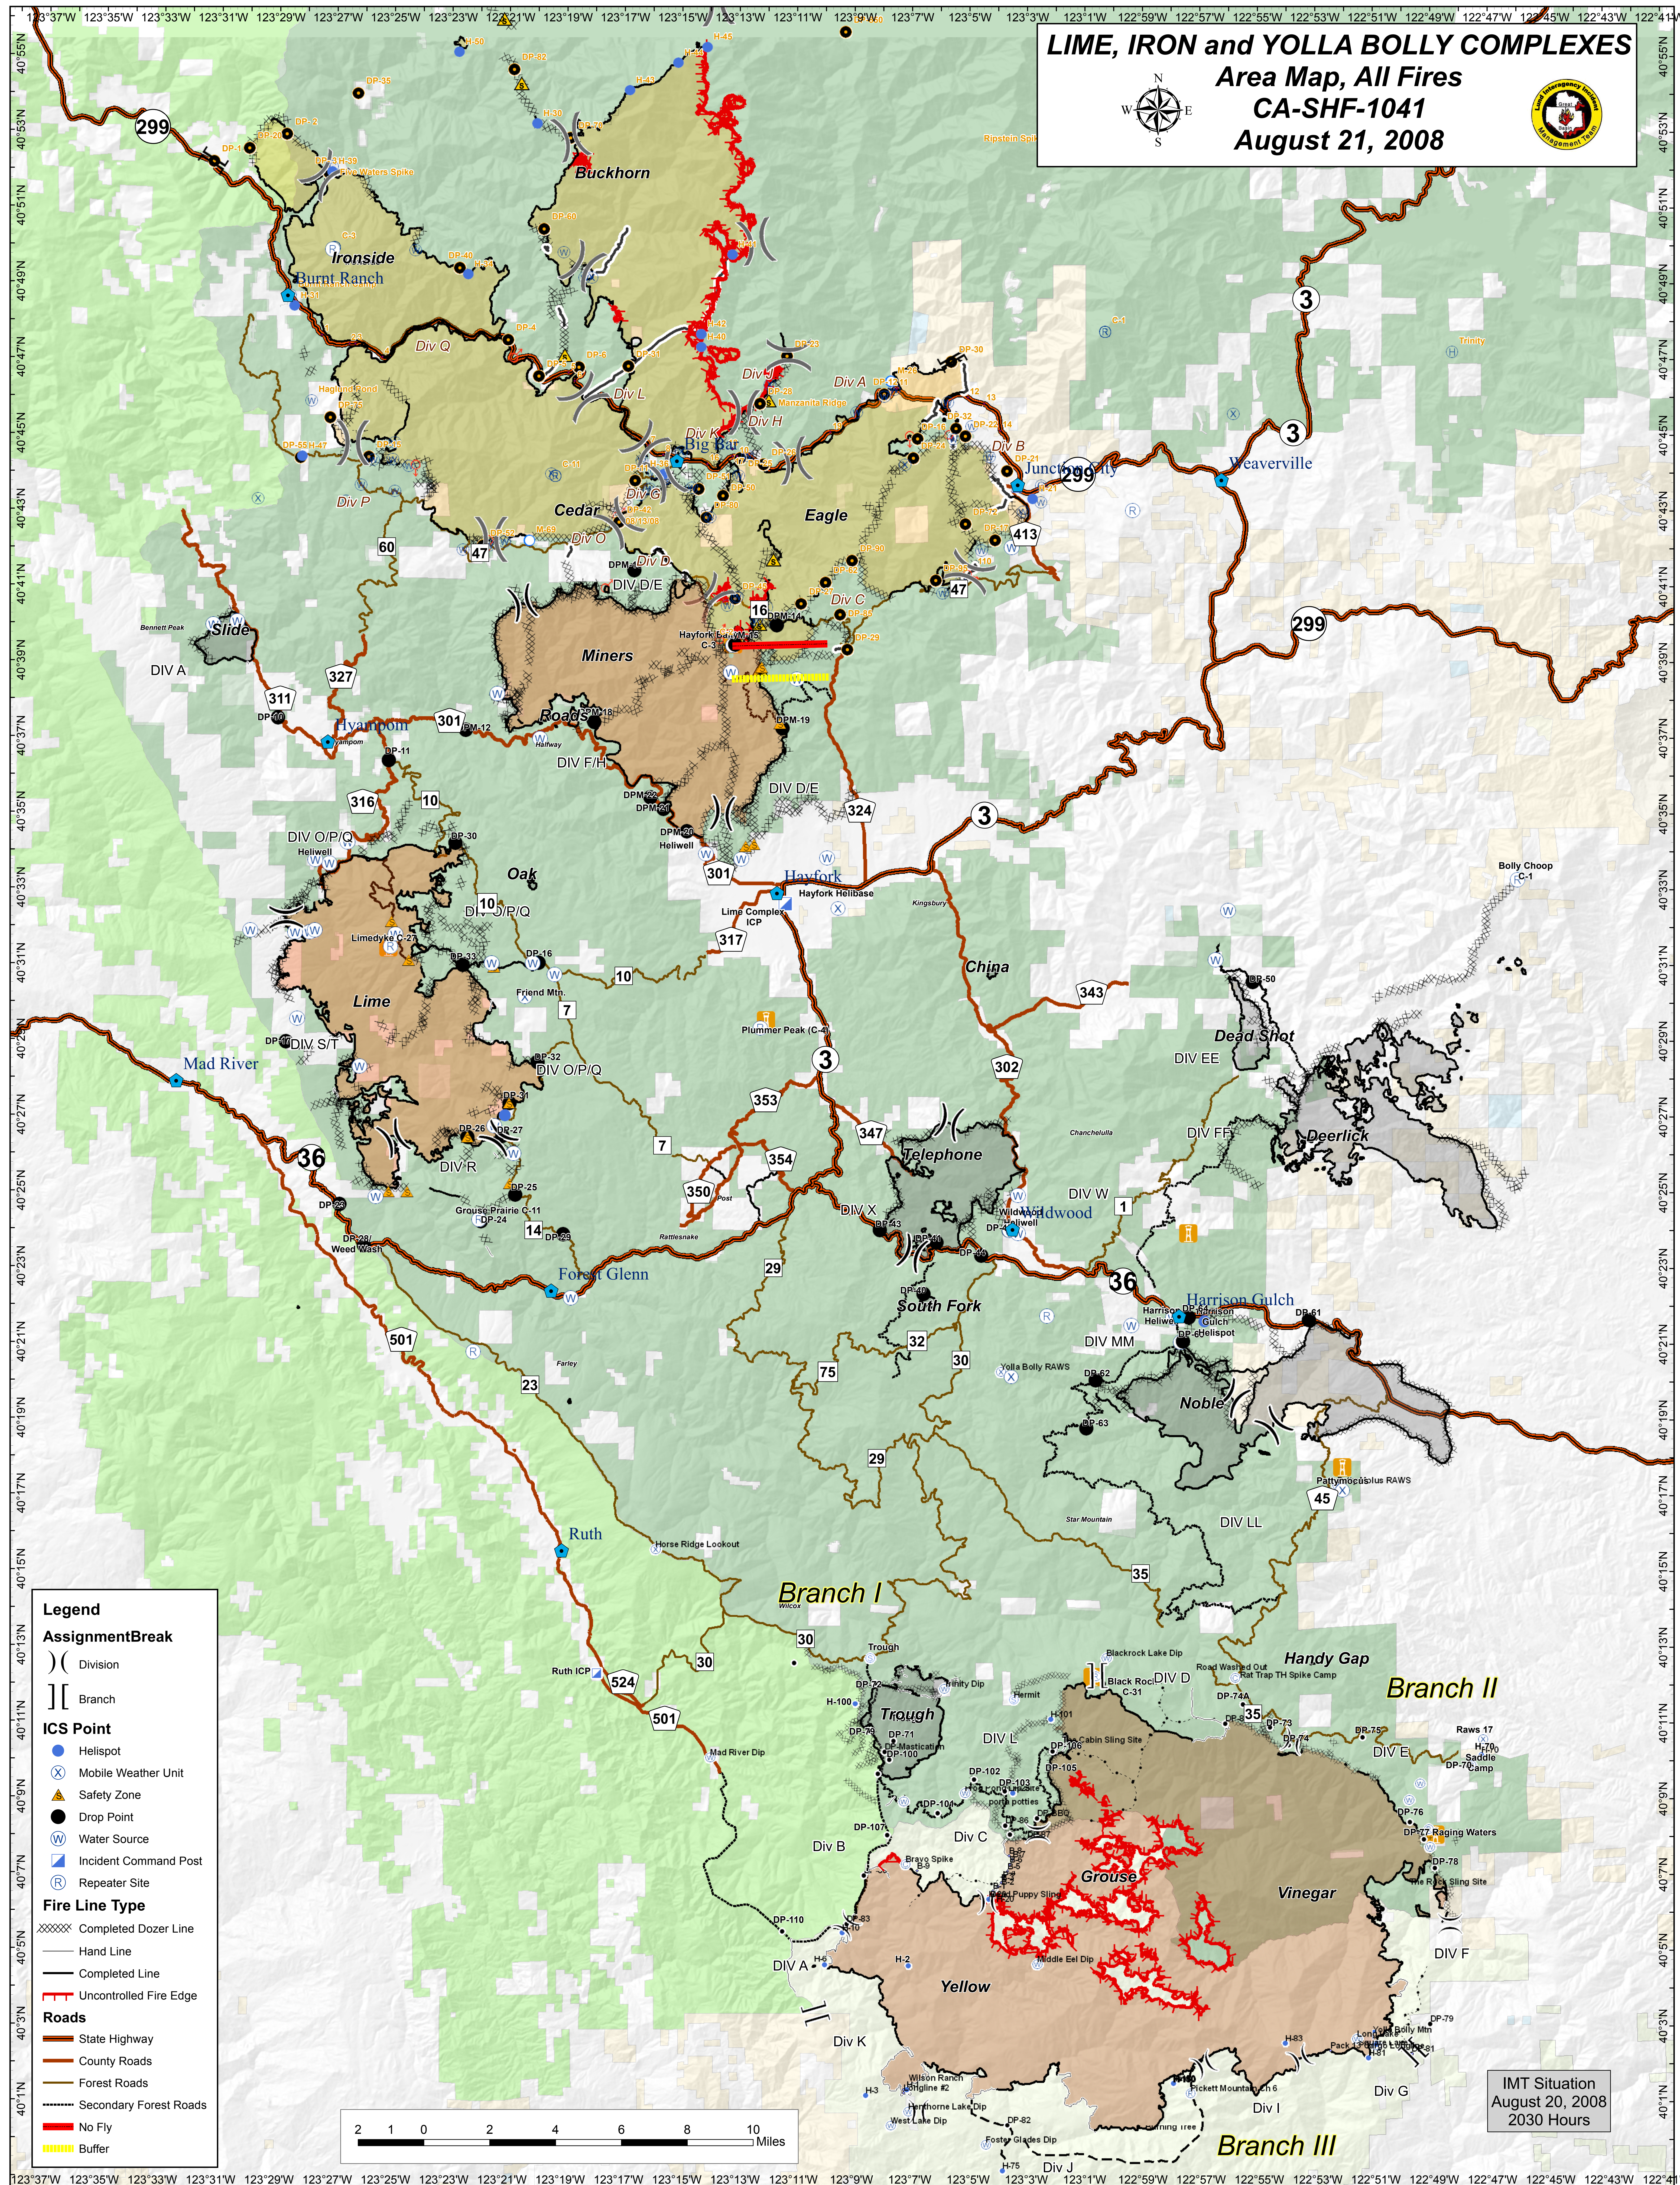

LIME, IRON and YOLLA BOLLY COMPLEXES

Area Map, All Fires

CA-SHF-1041

August 21, 2008

- Legend**
- AssignmentBreak**
- () Division
 - [] Branch
- ICS Point**
- Helispot
 - ⊗ Mobile Weather Unit
 - ▲ Safety Zone
 - Drop Point
 - ⊕ Water Source
 - Ⓜ Incident Command Post
 - Ⓜ Repeater Site
- Fire Line Type**
- ⊘ Completed Dozer Line
 - Hand Line
 - Completed Line
 - Uncontrolled Fire Edge
- Roads**
- State Highway
 - County Roads
 - Forest Roads
 - Secondary Forest Roads
 - No Fly
 - Buffer

IMT Situation
August 20, 2008
2030 Hours