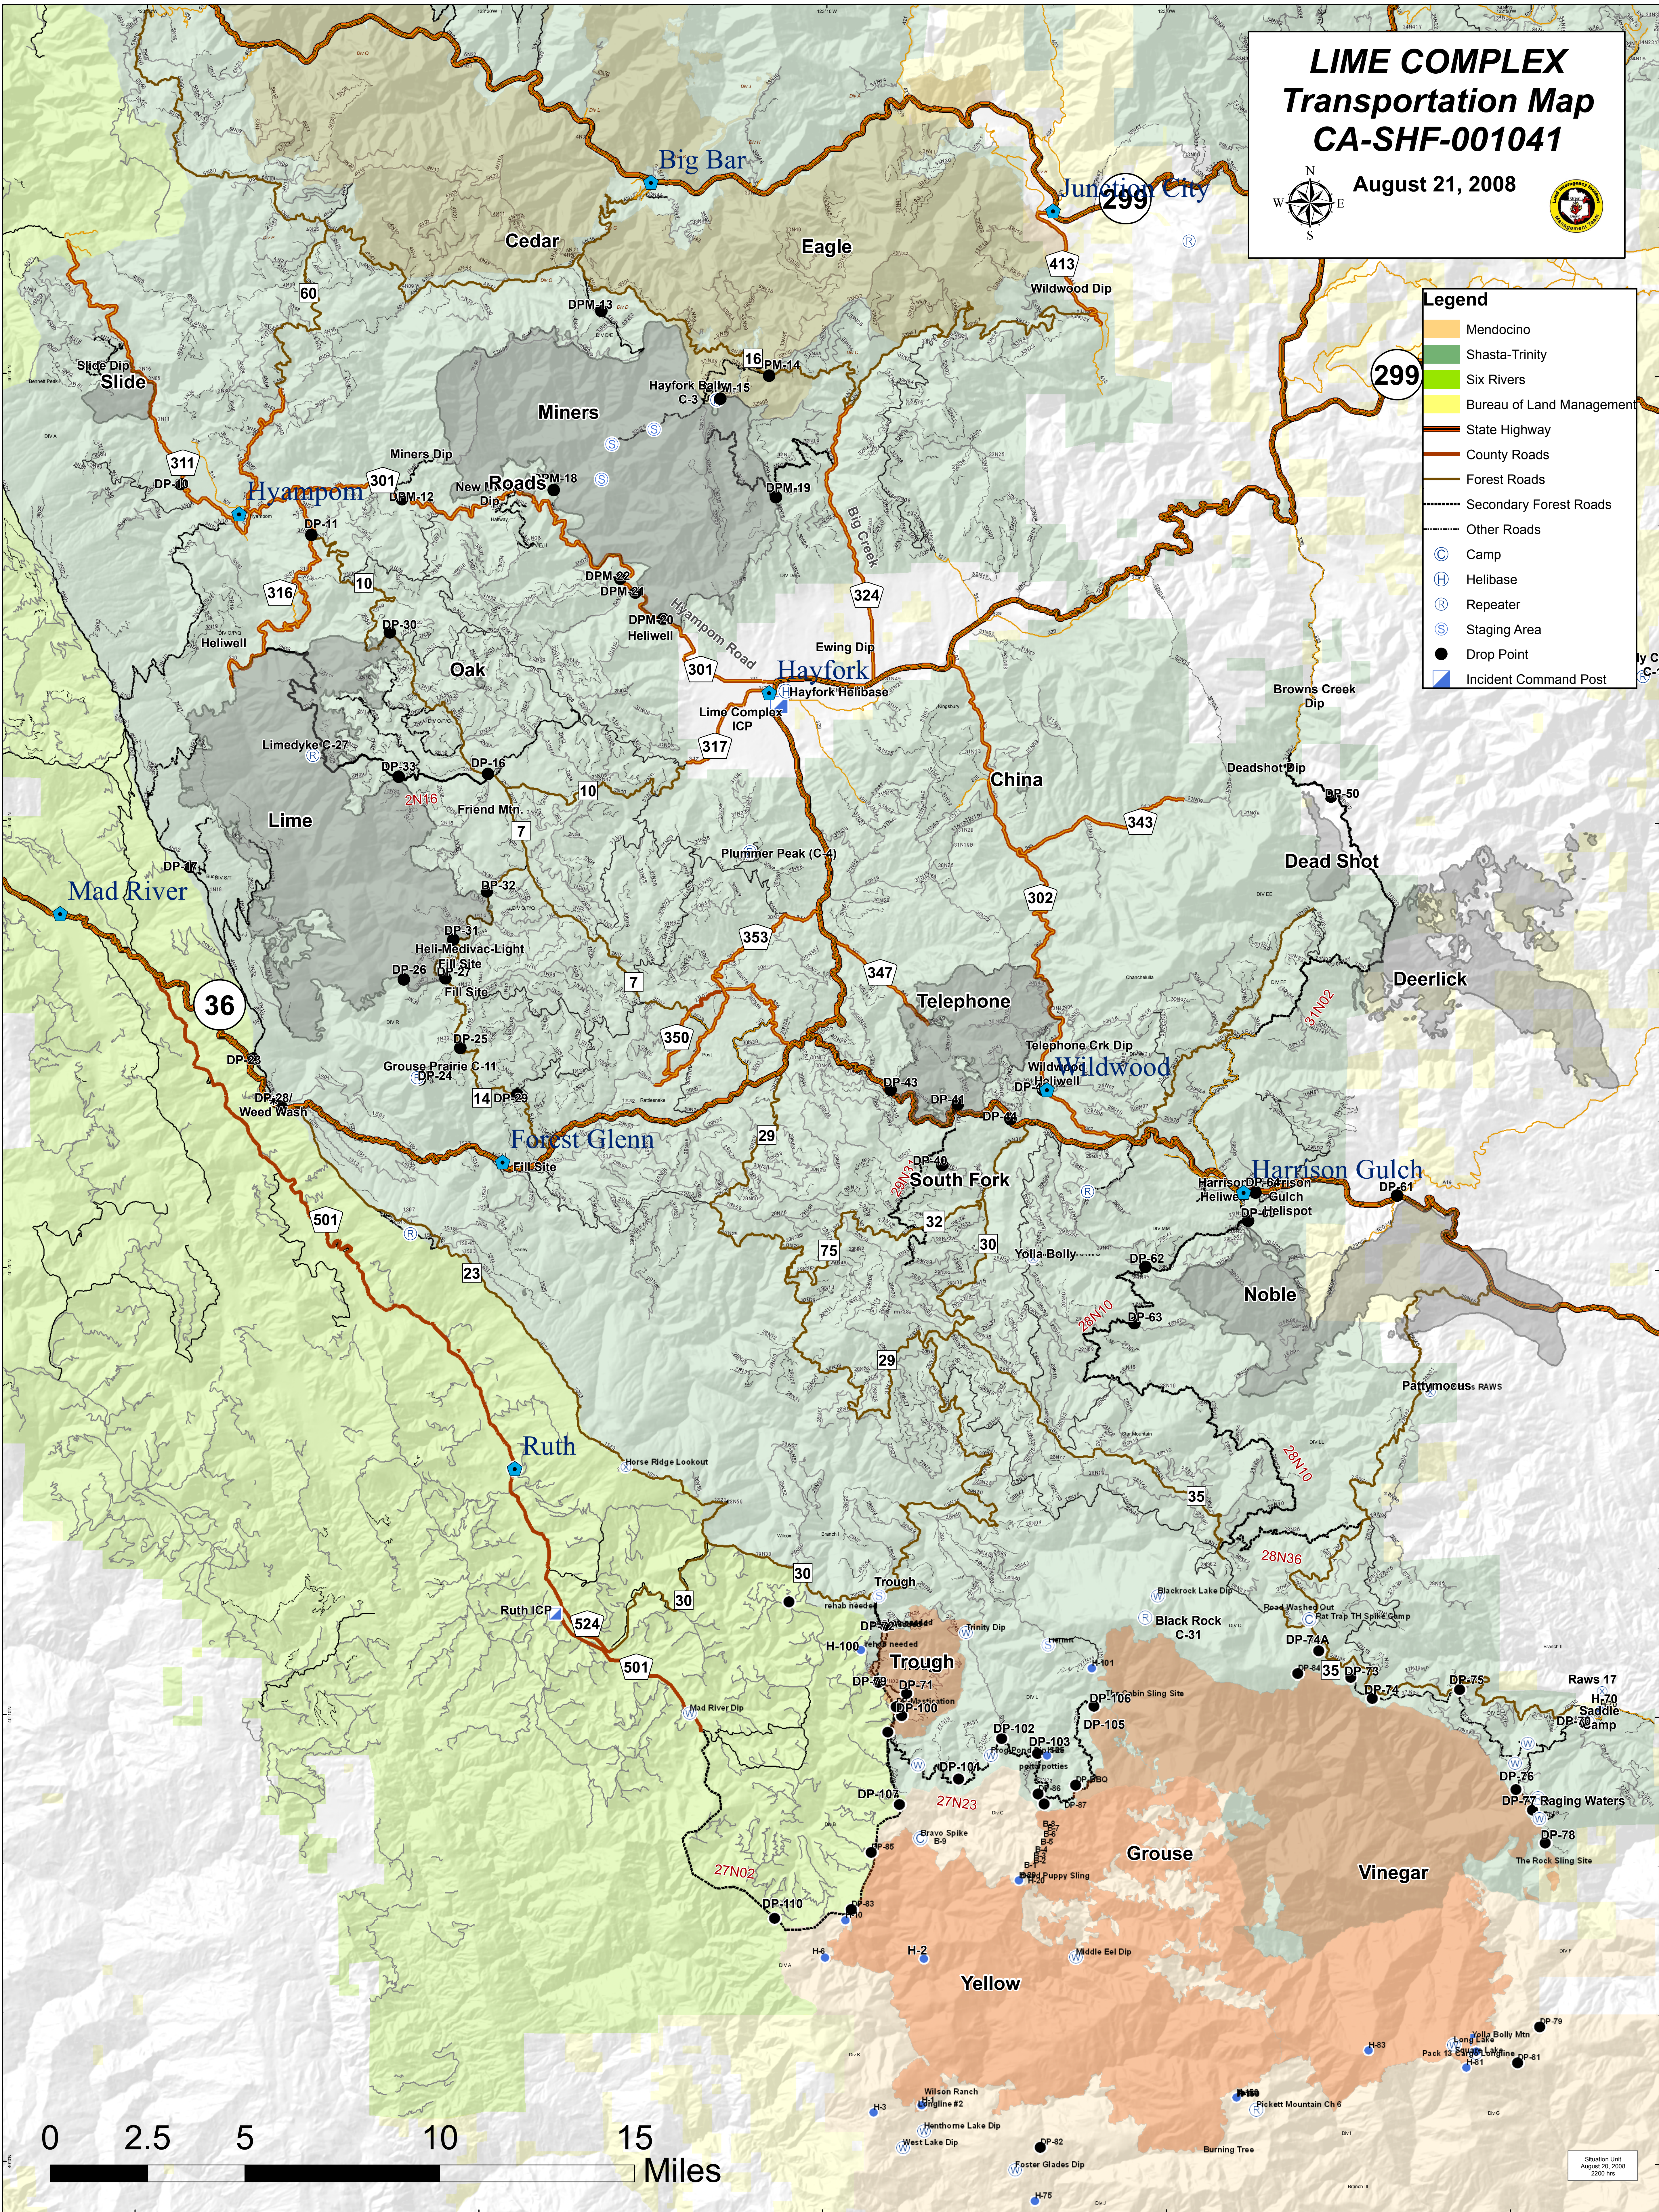

LIME COMPLEX Transportation Map CA-SHF-001041

August 21, 2008

Legend

- Mendocino
- Shasta-Trinity
- Six Rivers
- Bureau of Land Management
- State Highway
- County Roads
- Forest Roads
- Secondary Forest Roads
- Other Roads
- Camp
- Helibase
- Repeater
- Staging Area
- Drop Point
- Incident Command Post

0 2.5 5 10 15 Miles

Shannon Lind
August 20, 2008
2200 hrs