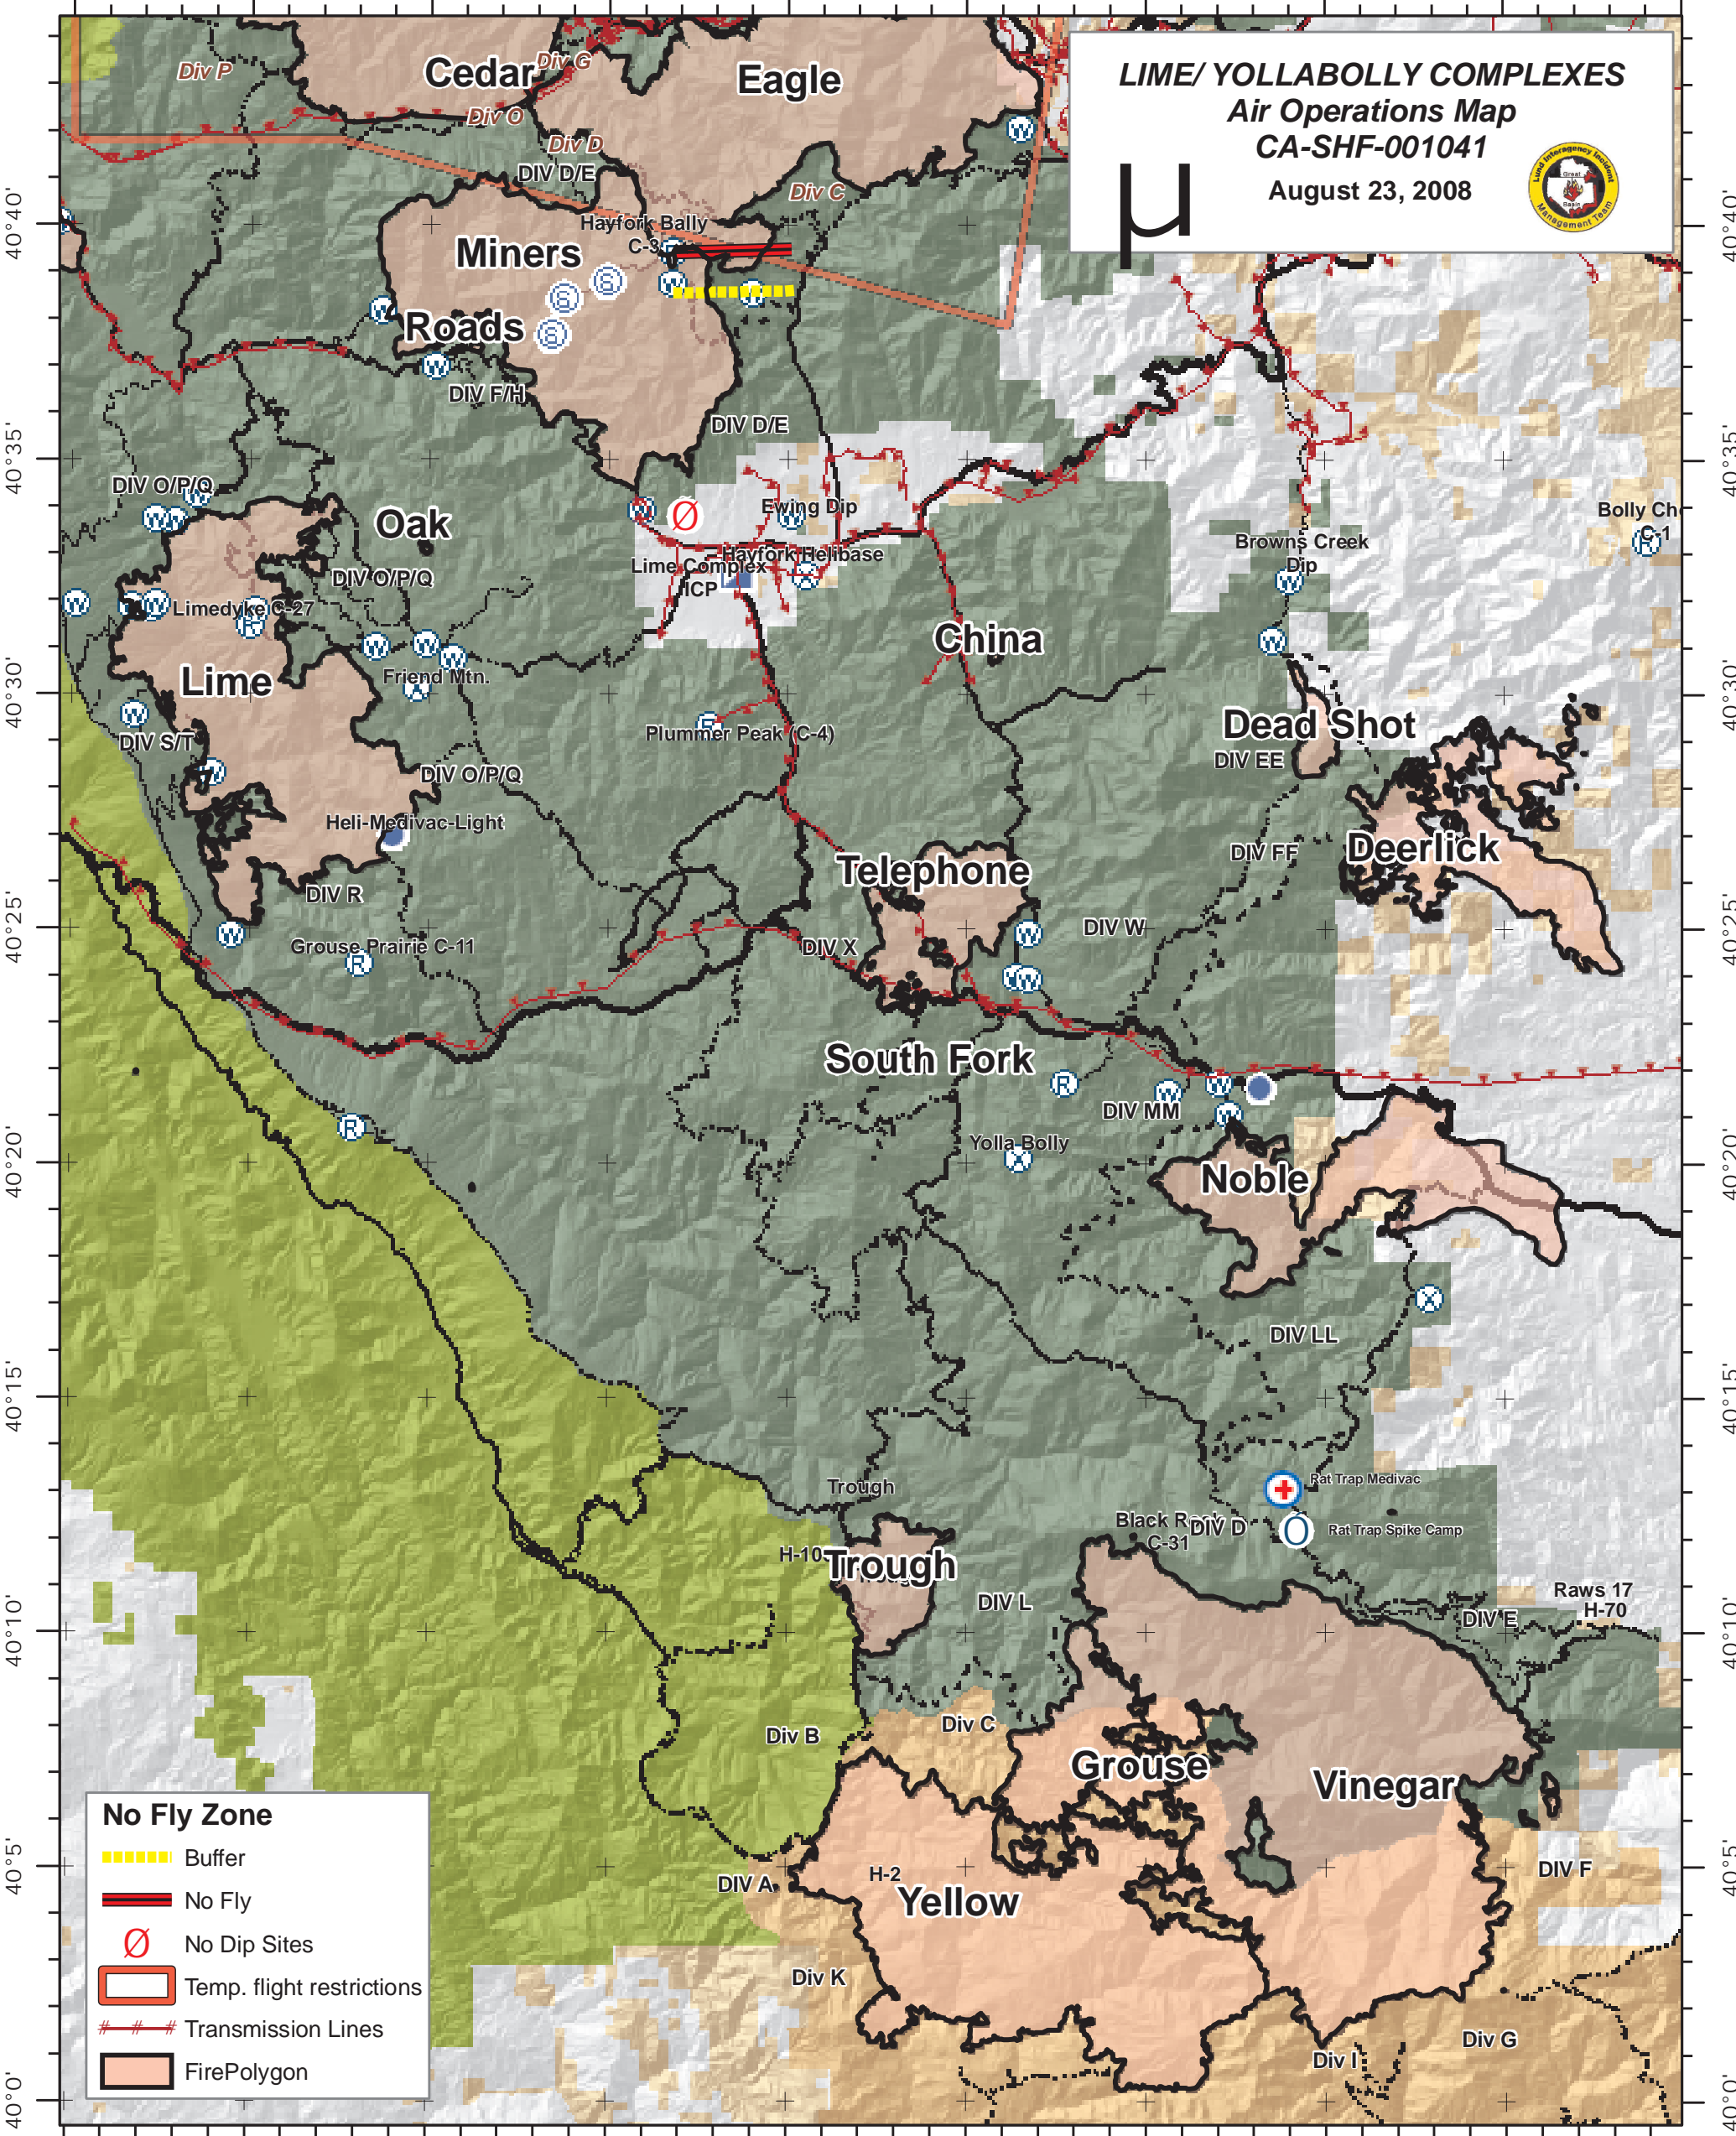

123°30' 123°25' 123°20' 123°15' 123°10' 123°5' 123°0' 122°55' 122°50' 122°45'

LIME/ YOLLABOLLY COMPLEXES
Air Operations Map
CA-SHF-001041
 August 23, 2008

No Fly Zone

- Buffer
- No Fly
- No Dip Sites
- Temp. flight restrictions
- Transmission Lines
- FirePolygon

AVIATION FREQUENCIES

| | |
|------------------------|-----------------------|
| A/A Victor | 121.200 |
| A/G Branch I | 168.7375 |
| A/G Branch I Secondary | 163.0375 |
| A/G Branch II | 168.4250 |
| Air Gaurd | 168.6250 |
| Hayfork Airport Unicom | 122.800 |
| Hayfork Helibase | 40 32.82 x -123 10.76 |
| Rat Trap Spike | 40 12.42 x -122 55.40 |
| Rat Medivac Site | 40 13.03 x -122 55.71 |