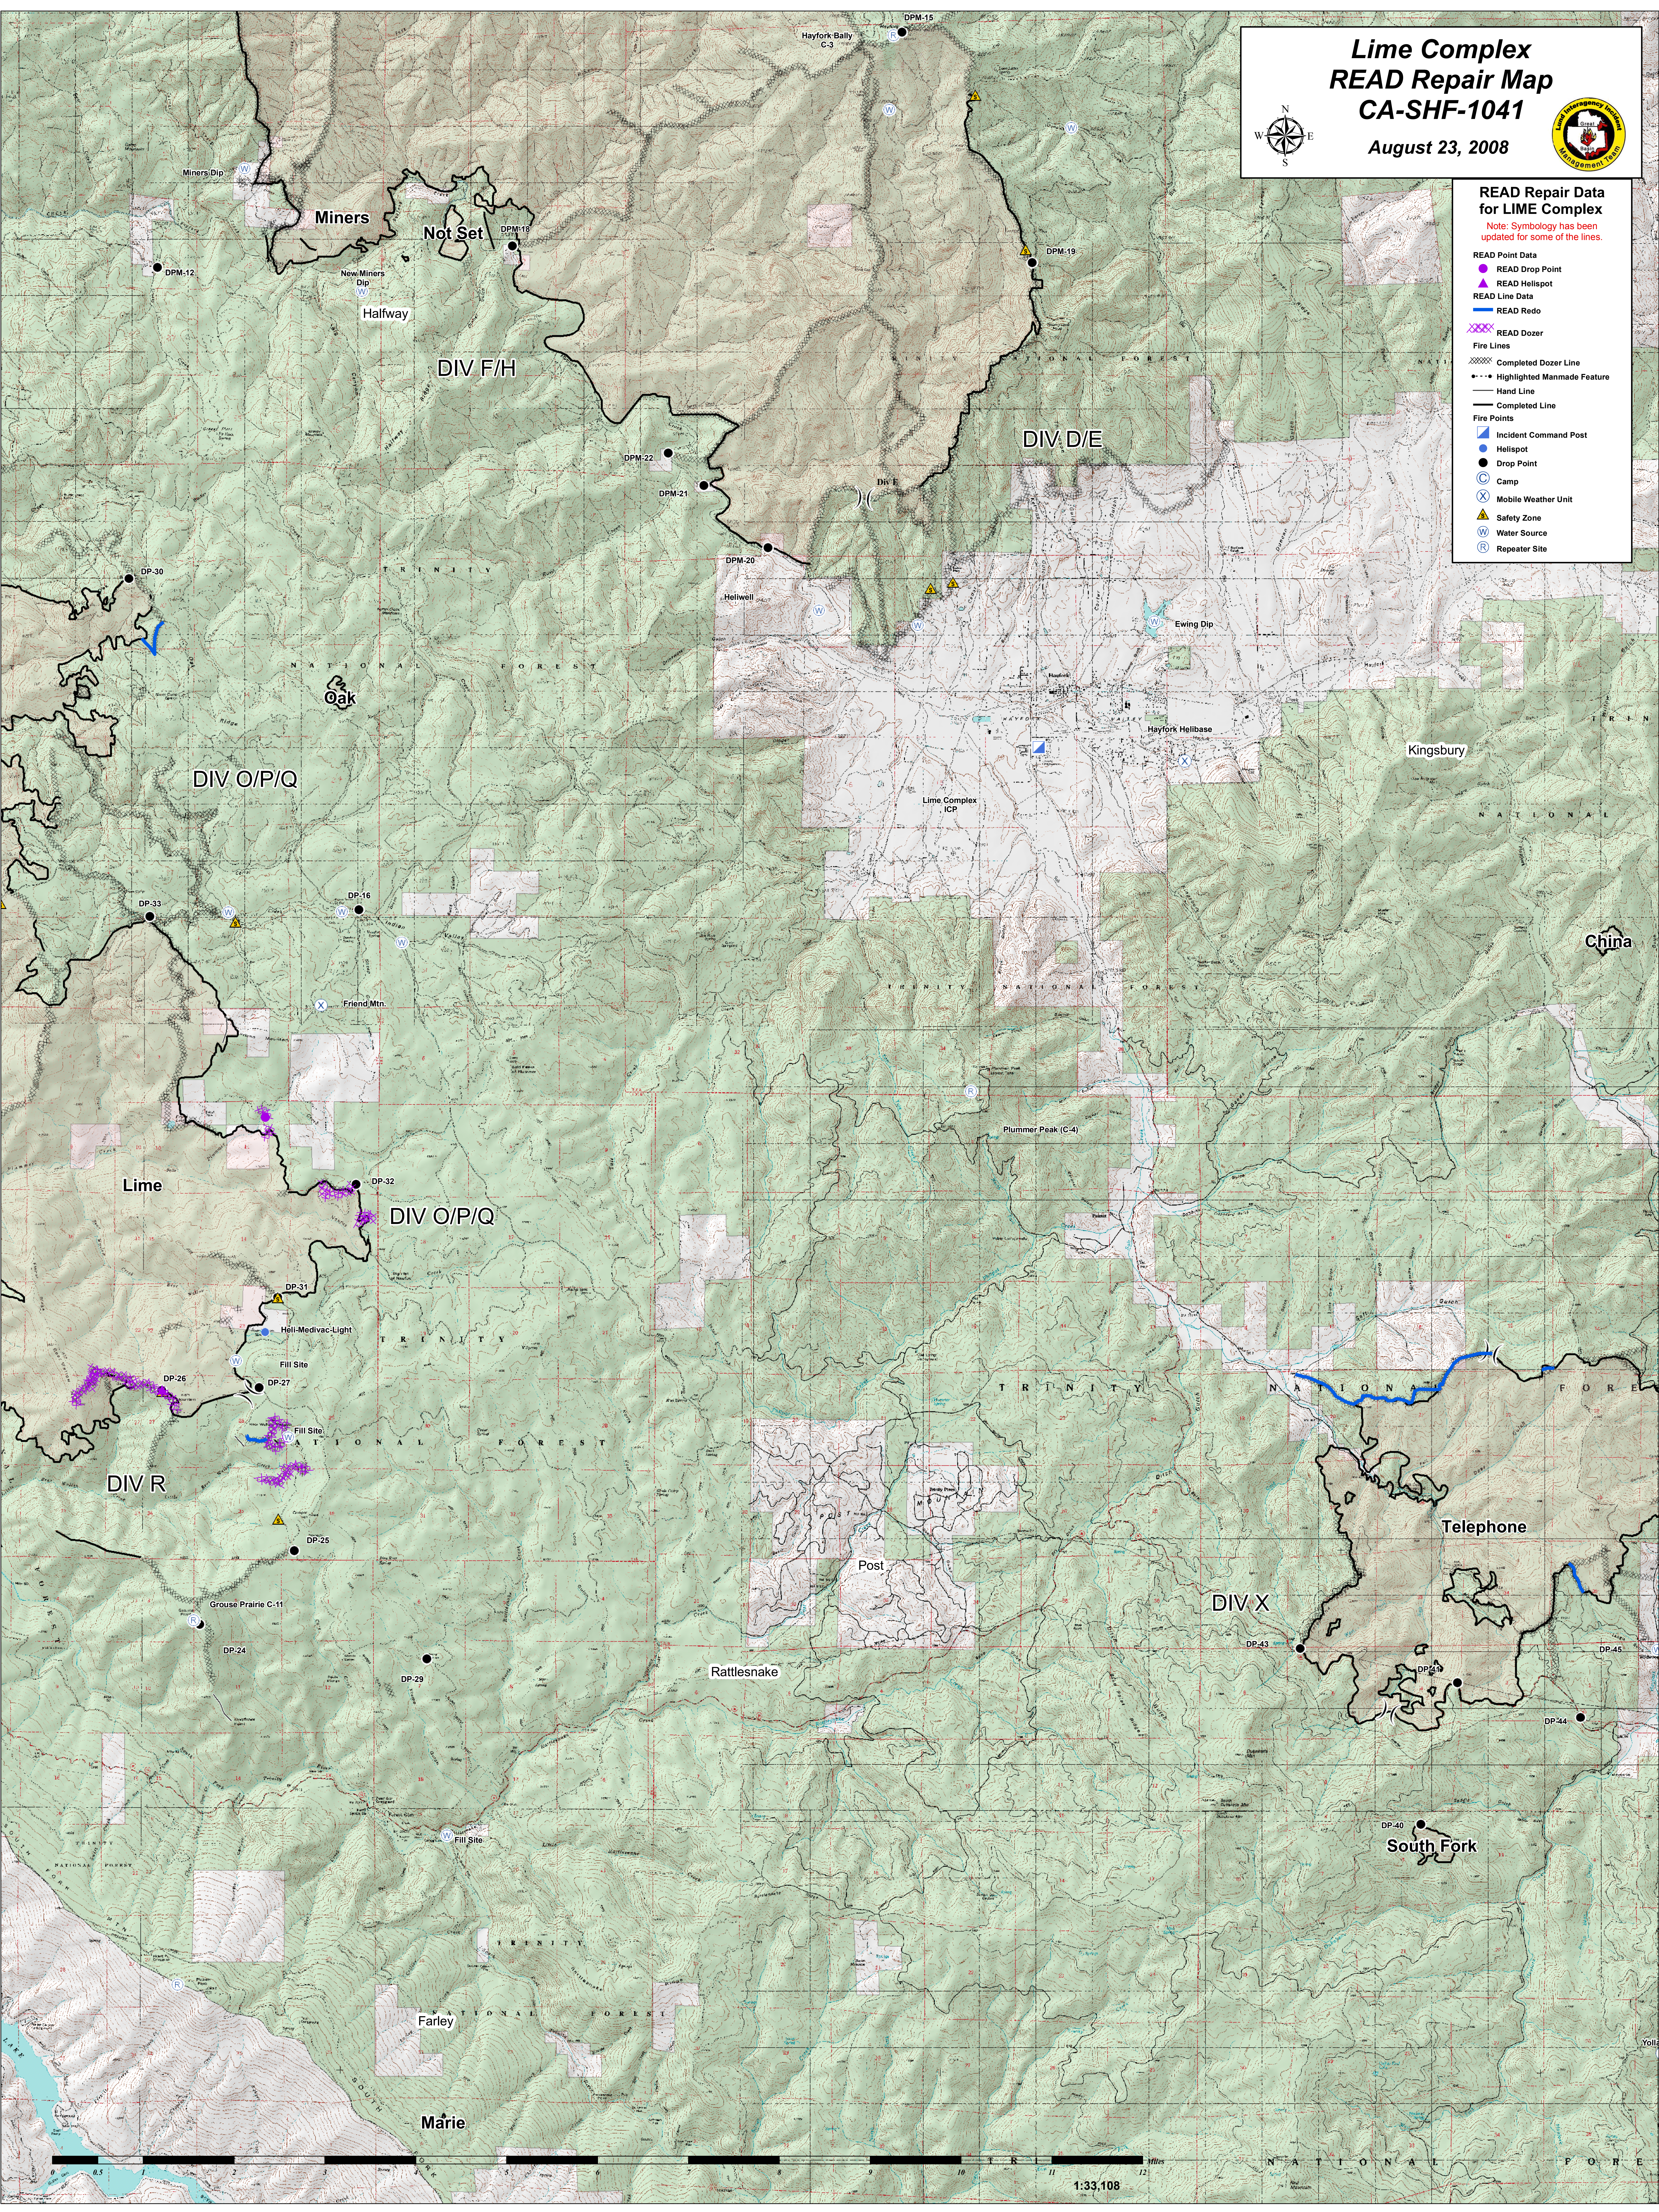

# Lime Complex READ Repair Map CA-SHF-1041

August 23, 2008

## READ Repair Data for LIME Complex

Note: Symbology has been updated for some of the lines.

- READ Point Data
  - READ Drop Point
  - READ Helispot
  - READ Line Data
  - READ Redo
  - READ Dozer
- Fire Lines
  - Completed Dozer Line
  - Highlighted Manmade Feature
  - Hand Line
  - Completed Line
- Fire Points
  - Incident Command Post
  - Helispot
  - Drop Point
  - Camp
  - Mobile Weather Unit
  - Safety Zone
  - Water Source
  - Repeater Site

1:33,108