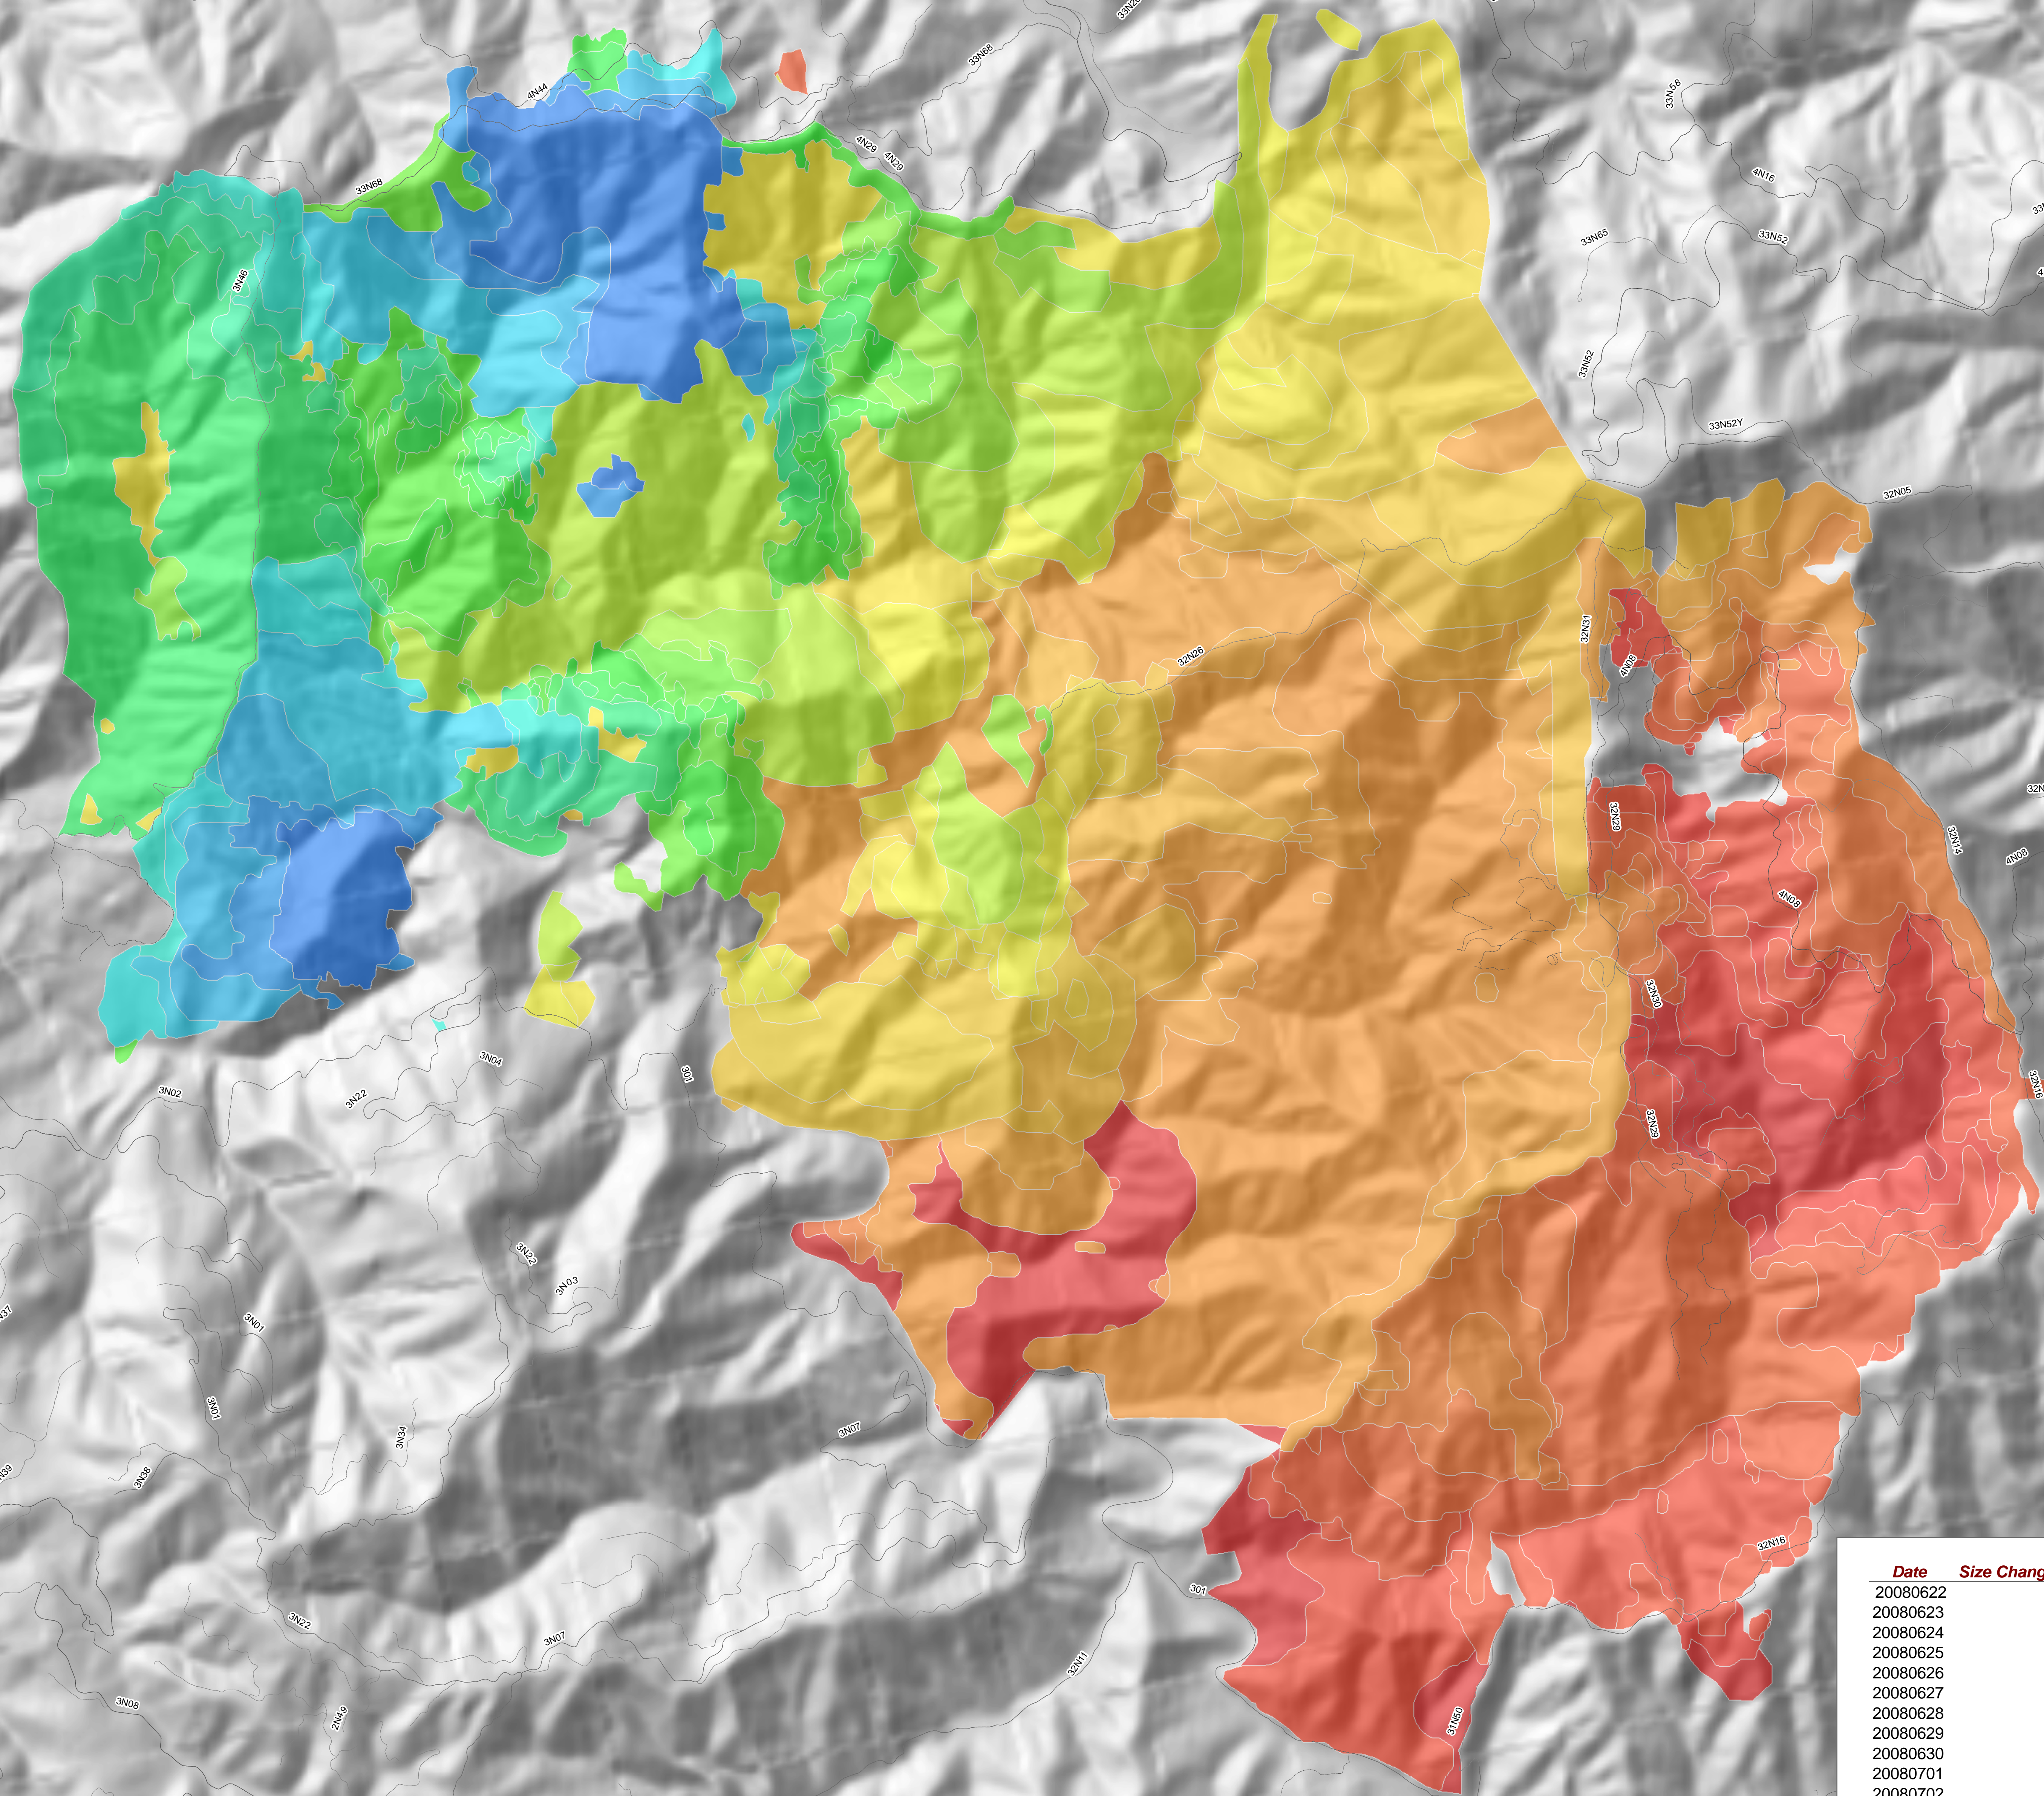

Lime Complex - CA-SHF-1041
Miners
Fire Progression
August 10, 2008

Date	Size Change (Acres)	Total Acres	Date	Size Change (Acres)	Total Acres
20080622	870	870	20080713	861	9,957
20080623	373	1,243	20080714	635	10,592
20080624	413	1,657	20080715	759	11,351
20080625	616	2,272	20080716	848	12,199
20080626	239	2,511	20080717	465	12,664
20080627	237	2,748	20080718	489	13,152
20080628	88	2,837	20080719	477	13,629
20080629	278	3,115	20080720	1,980	15,610
20080630	380	3,494	20080721	2,713	18,323
20080701	1,265	4,759	20080722	222	18,545
20080702	171	4,930	20080723	445	18,989
20080703	267	5,197	20080724	394	19,383
20080704	506	5,702	20080726	1,021	20,404
20080705	378	6,080	20080727	802	21,207
20080707	188	6,269	20080728	310	21,517
20080708	313	6,581	20080729	1,288	22,805
20080710	1,653	8,235	20080730	494	23,299
20080711	403	8,638	20080731	1,037	24,336
20080712	458	9,096	20080801	34	24,370