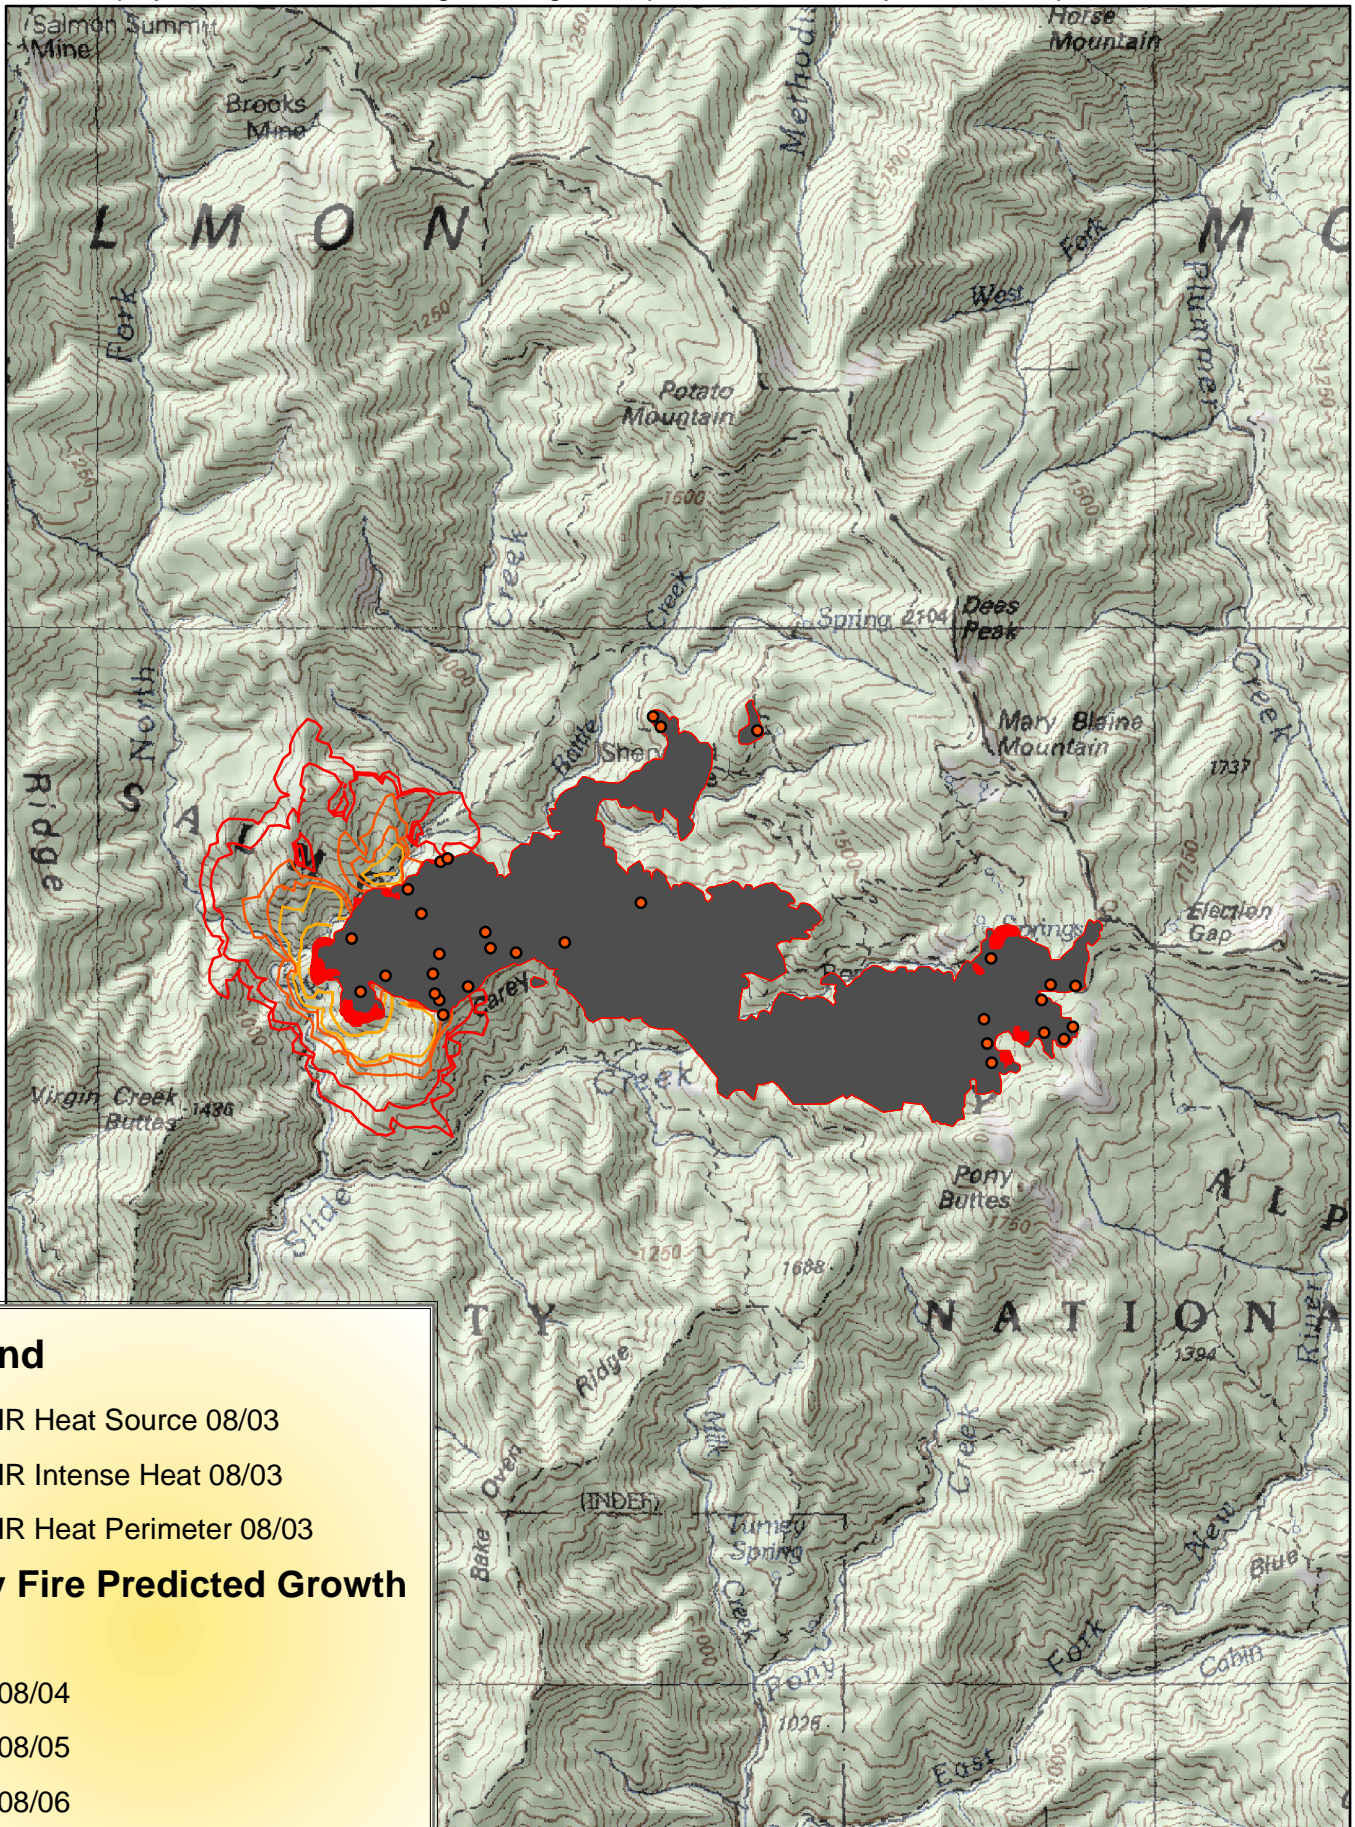

# Carey Fire FARSITE Projection

FARSITE projection from 08/04 through 08/08 given expected weather. Projection lines represent 12 hour intervals.

## Legend

- IR Heat Source 08/03
- IR Intense Heat 08/03
- IR Heat Perimeter 08/03

## Carey Fire Predicted Growth

### Day

- 08/04
- 08/05
- 08/06
- 08/07
- 08/08

1:71,622