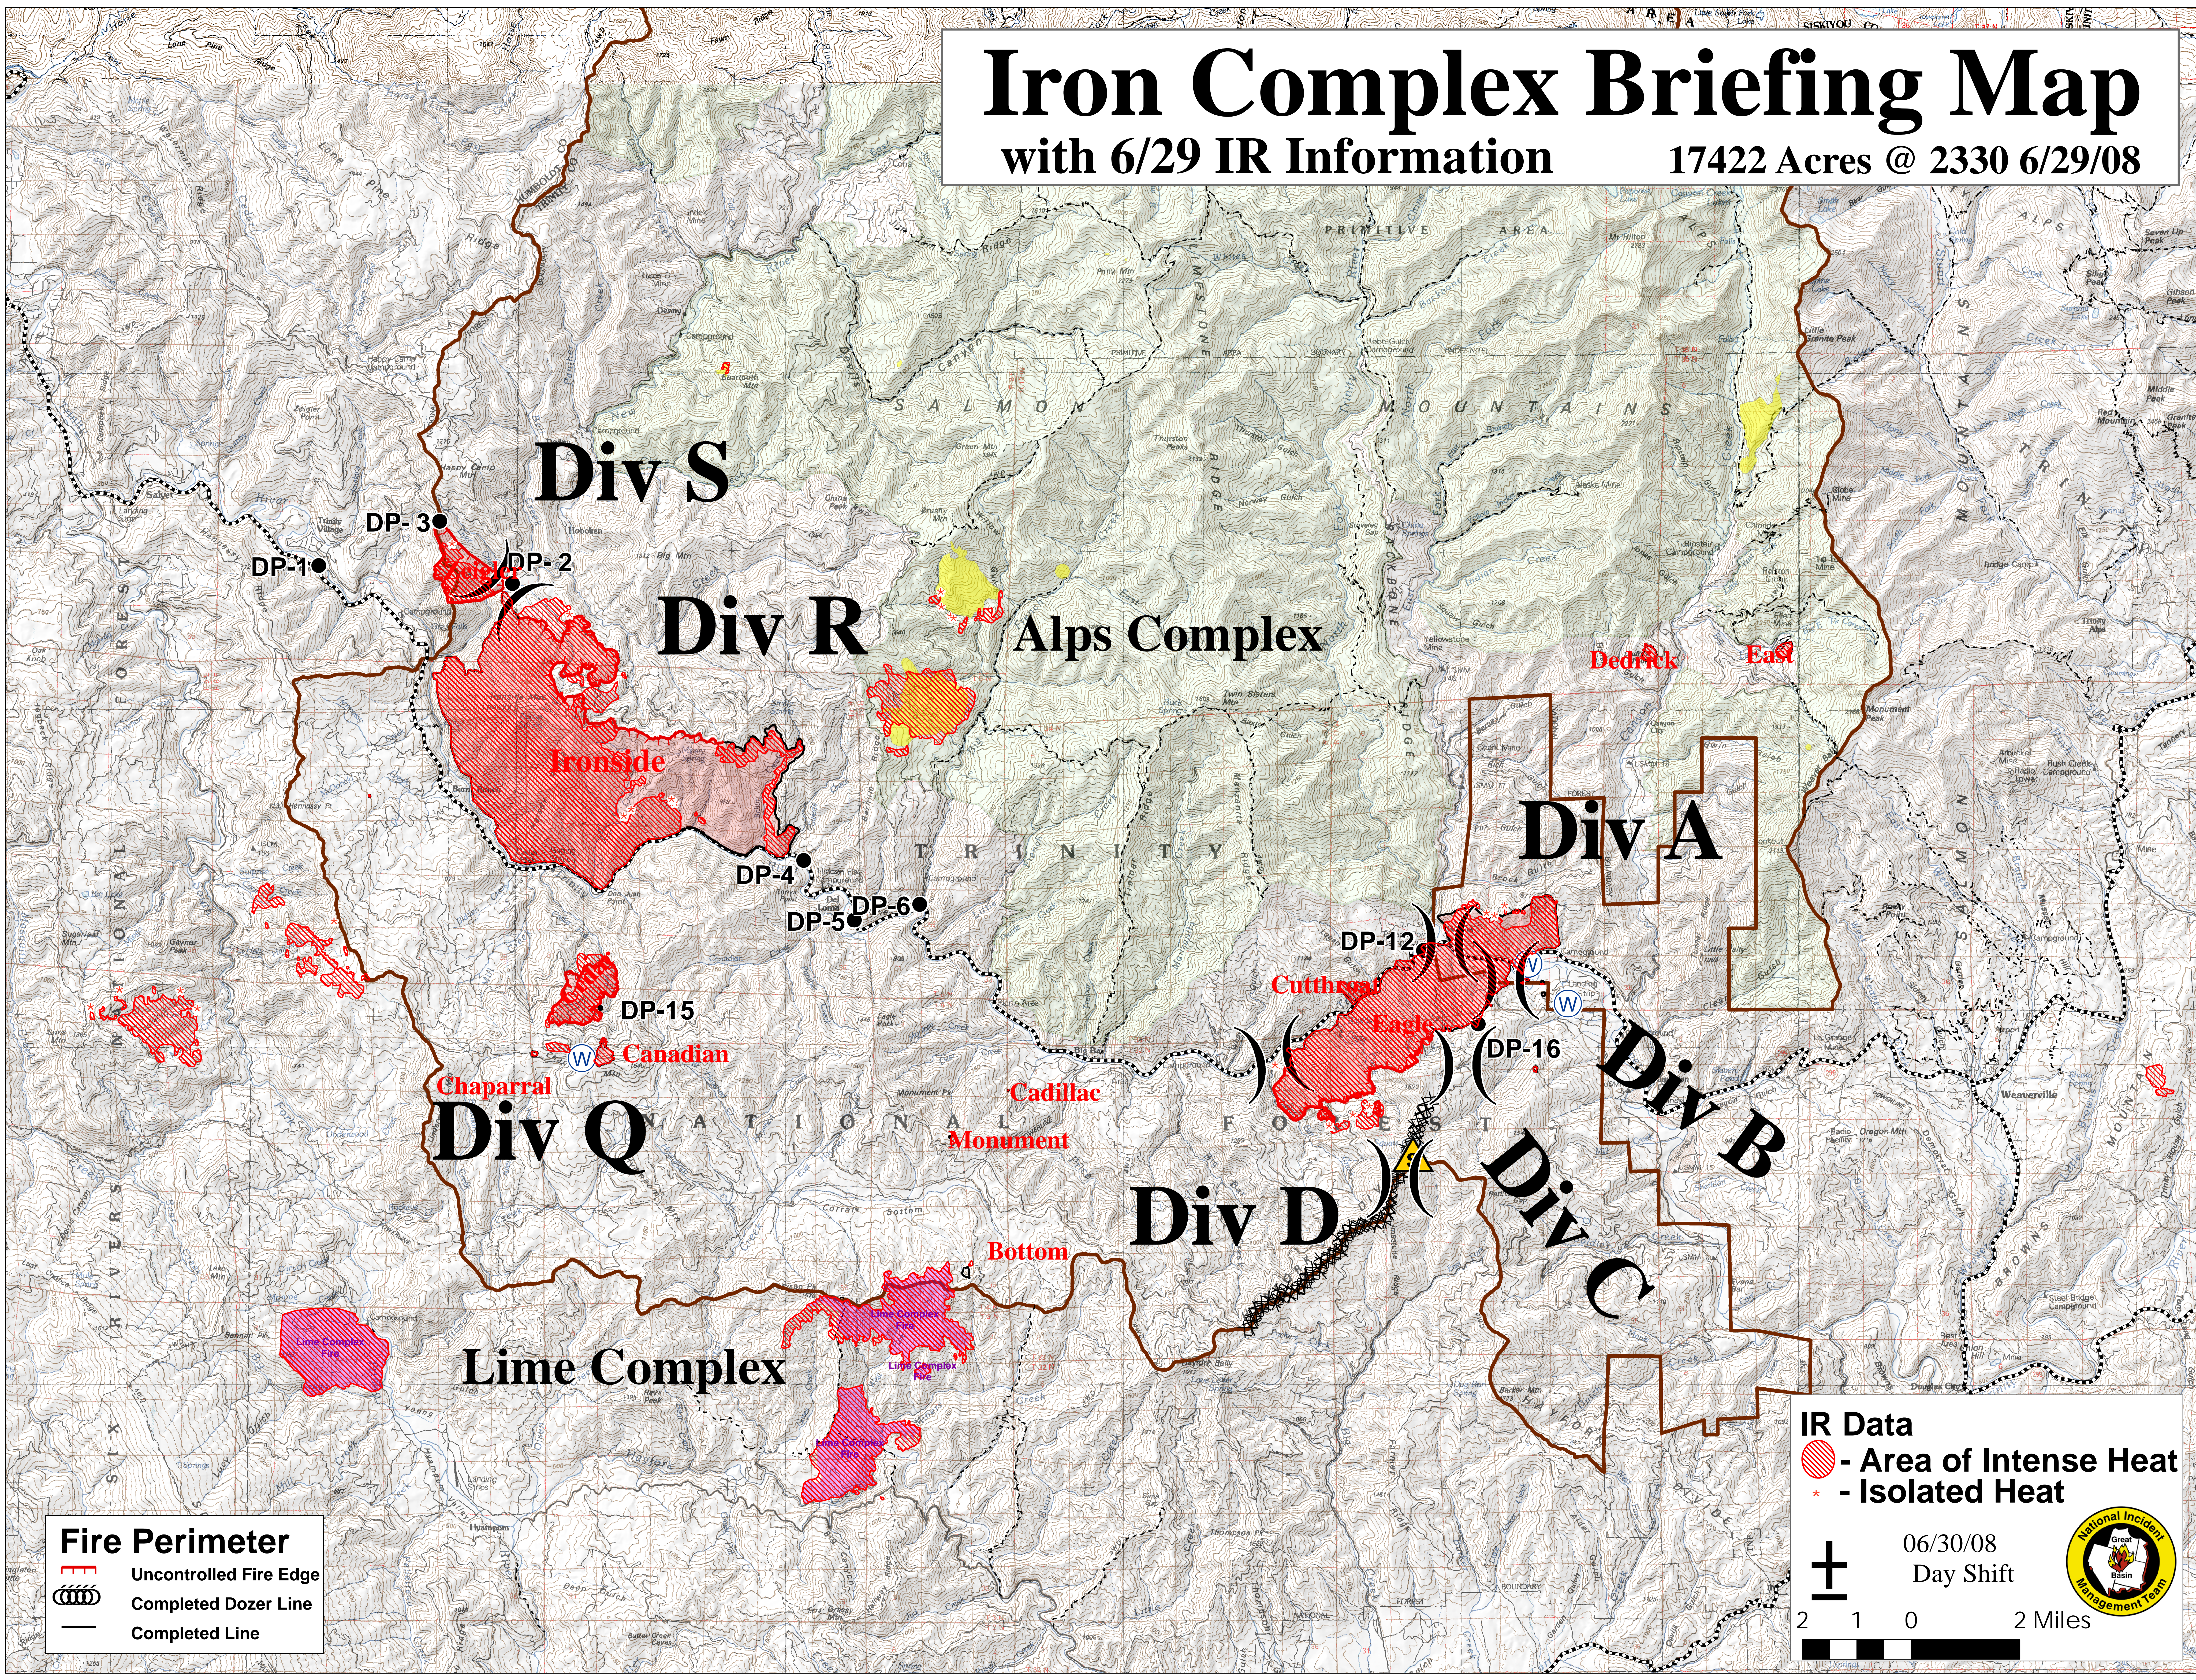

# Iron Complex Briefing Map

with 6/29 IR Information 17422 Acres @ 2330 6/29/08

**Fire Perimeter**

- Uncontrolled Fire Edge
- Completed Dozer Line
- Completed Line

**IR Data**

- Area of Intense Heat
- Isolated Heat

06/30/08  
Day Shift

2 1 0 2 Miles