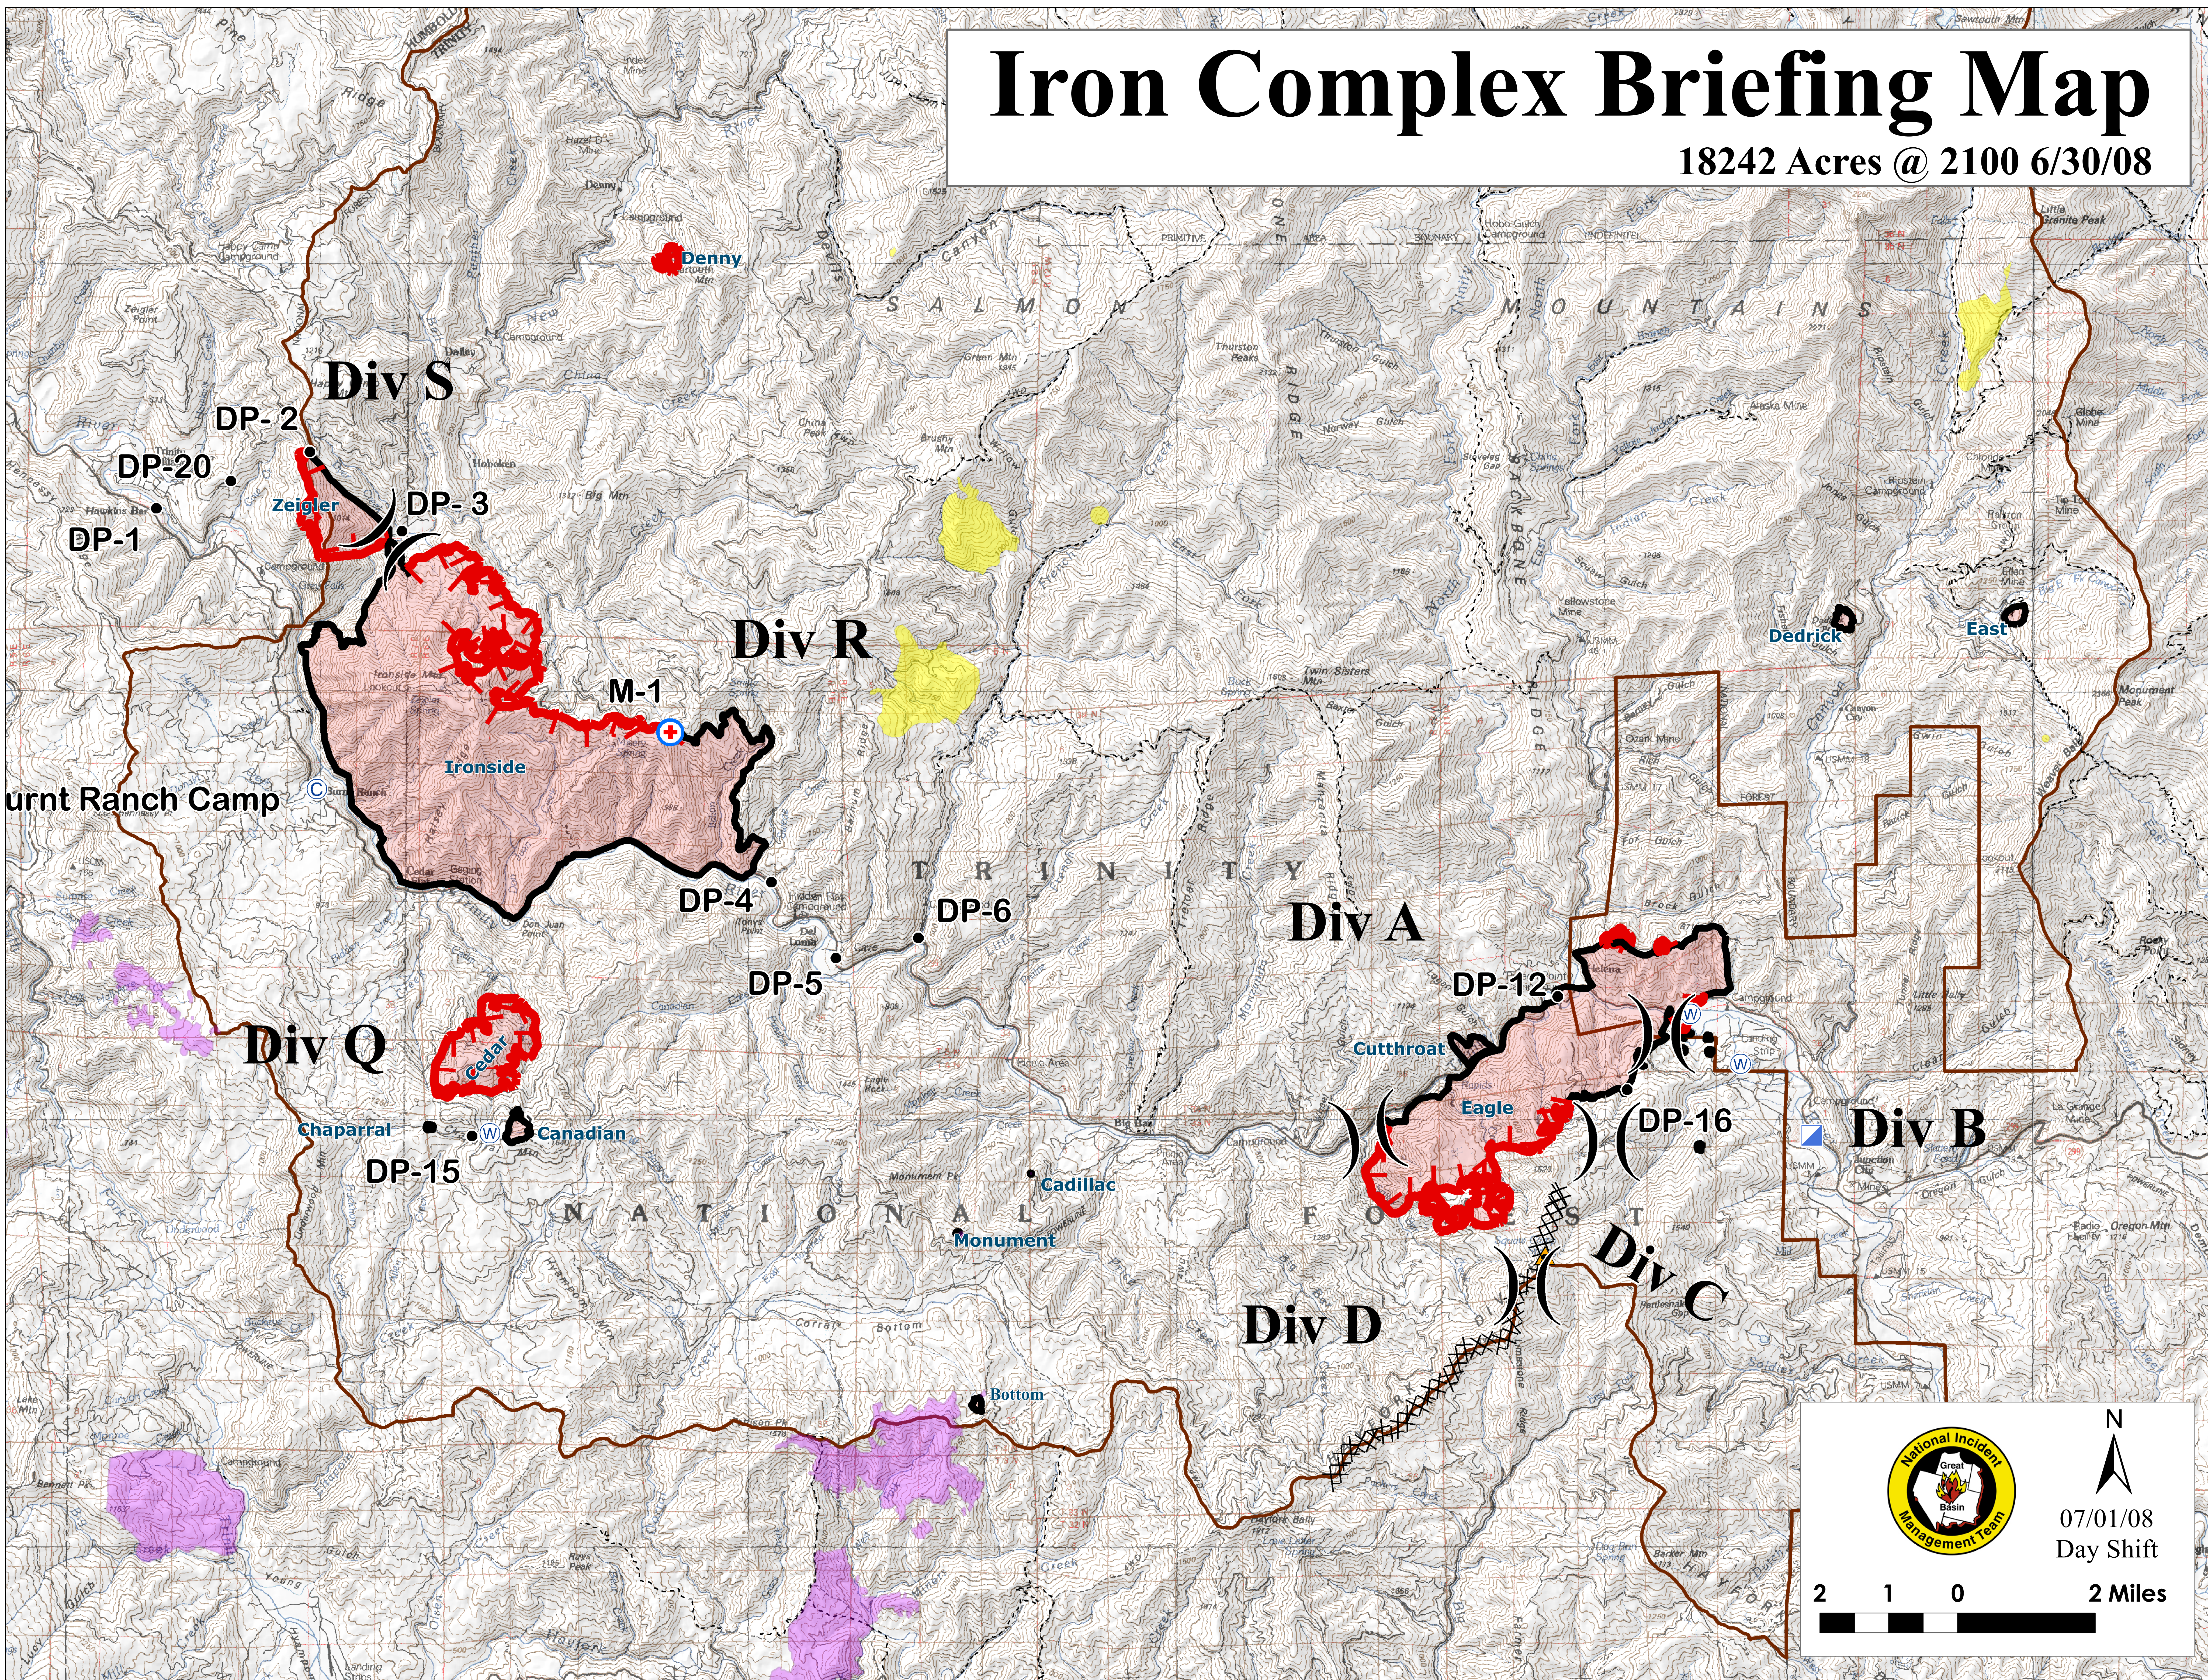

Iron Complex Briefing Map

18242 Acres @ 2100 6/30/08

07/01/08
Day Shift