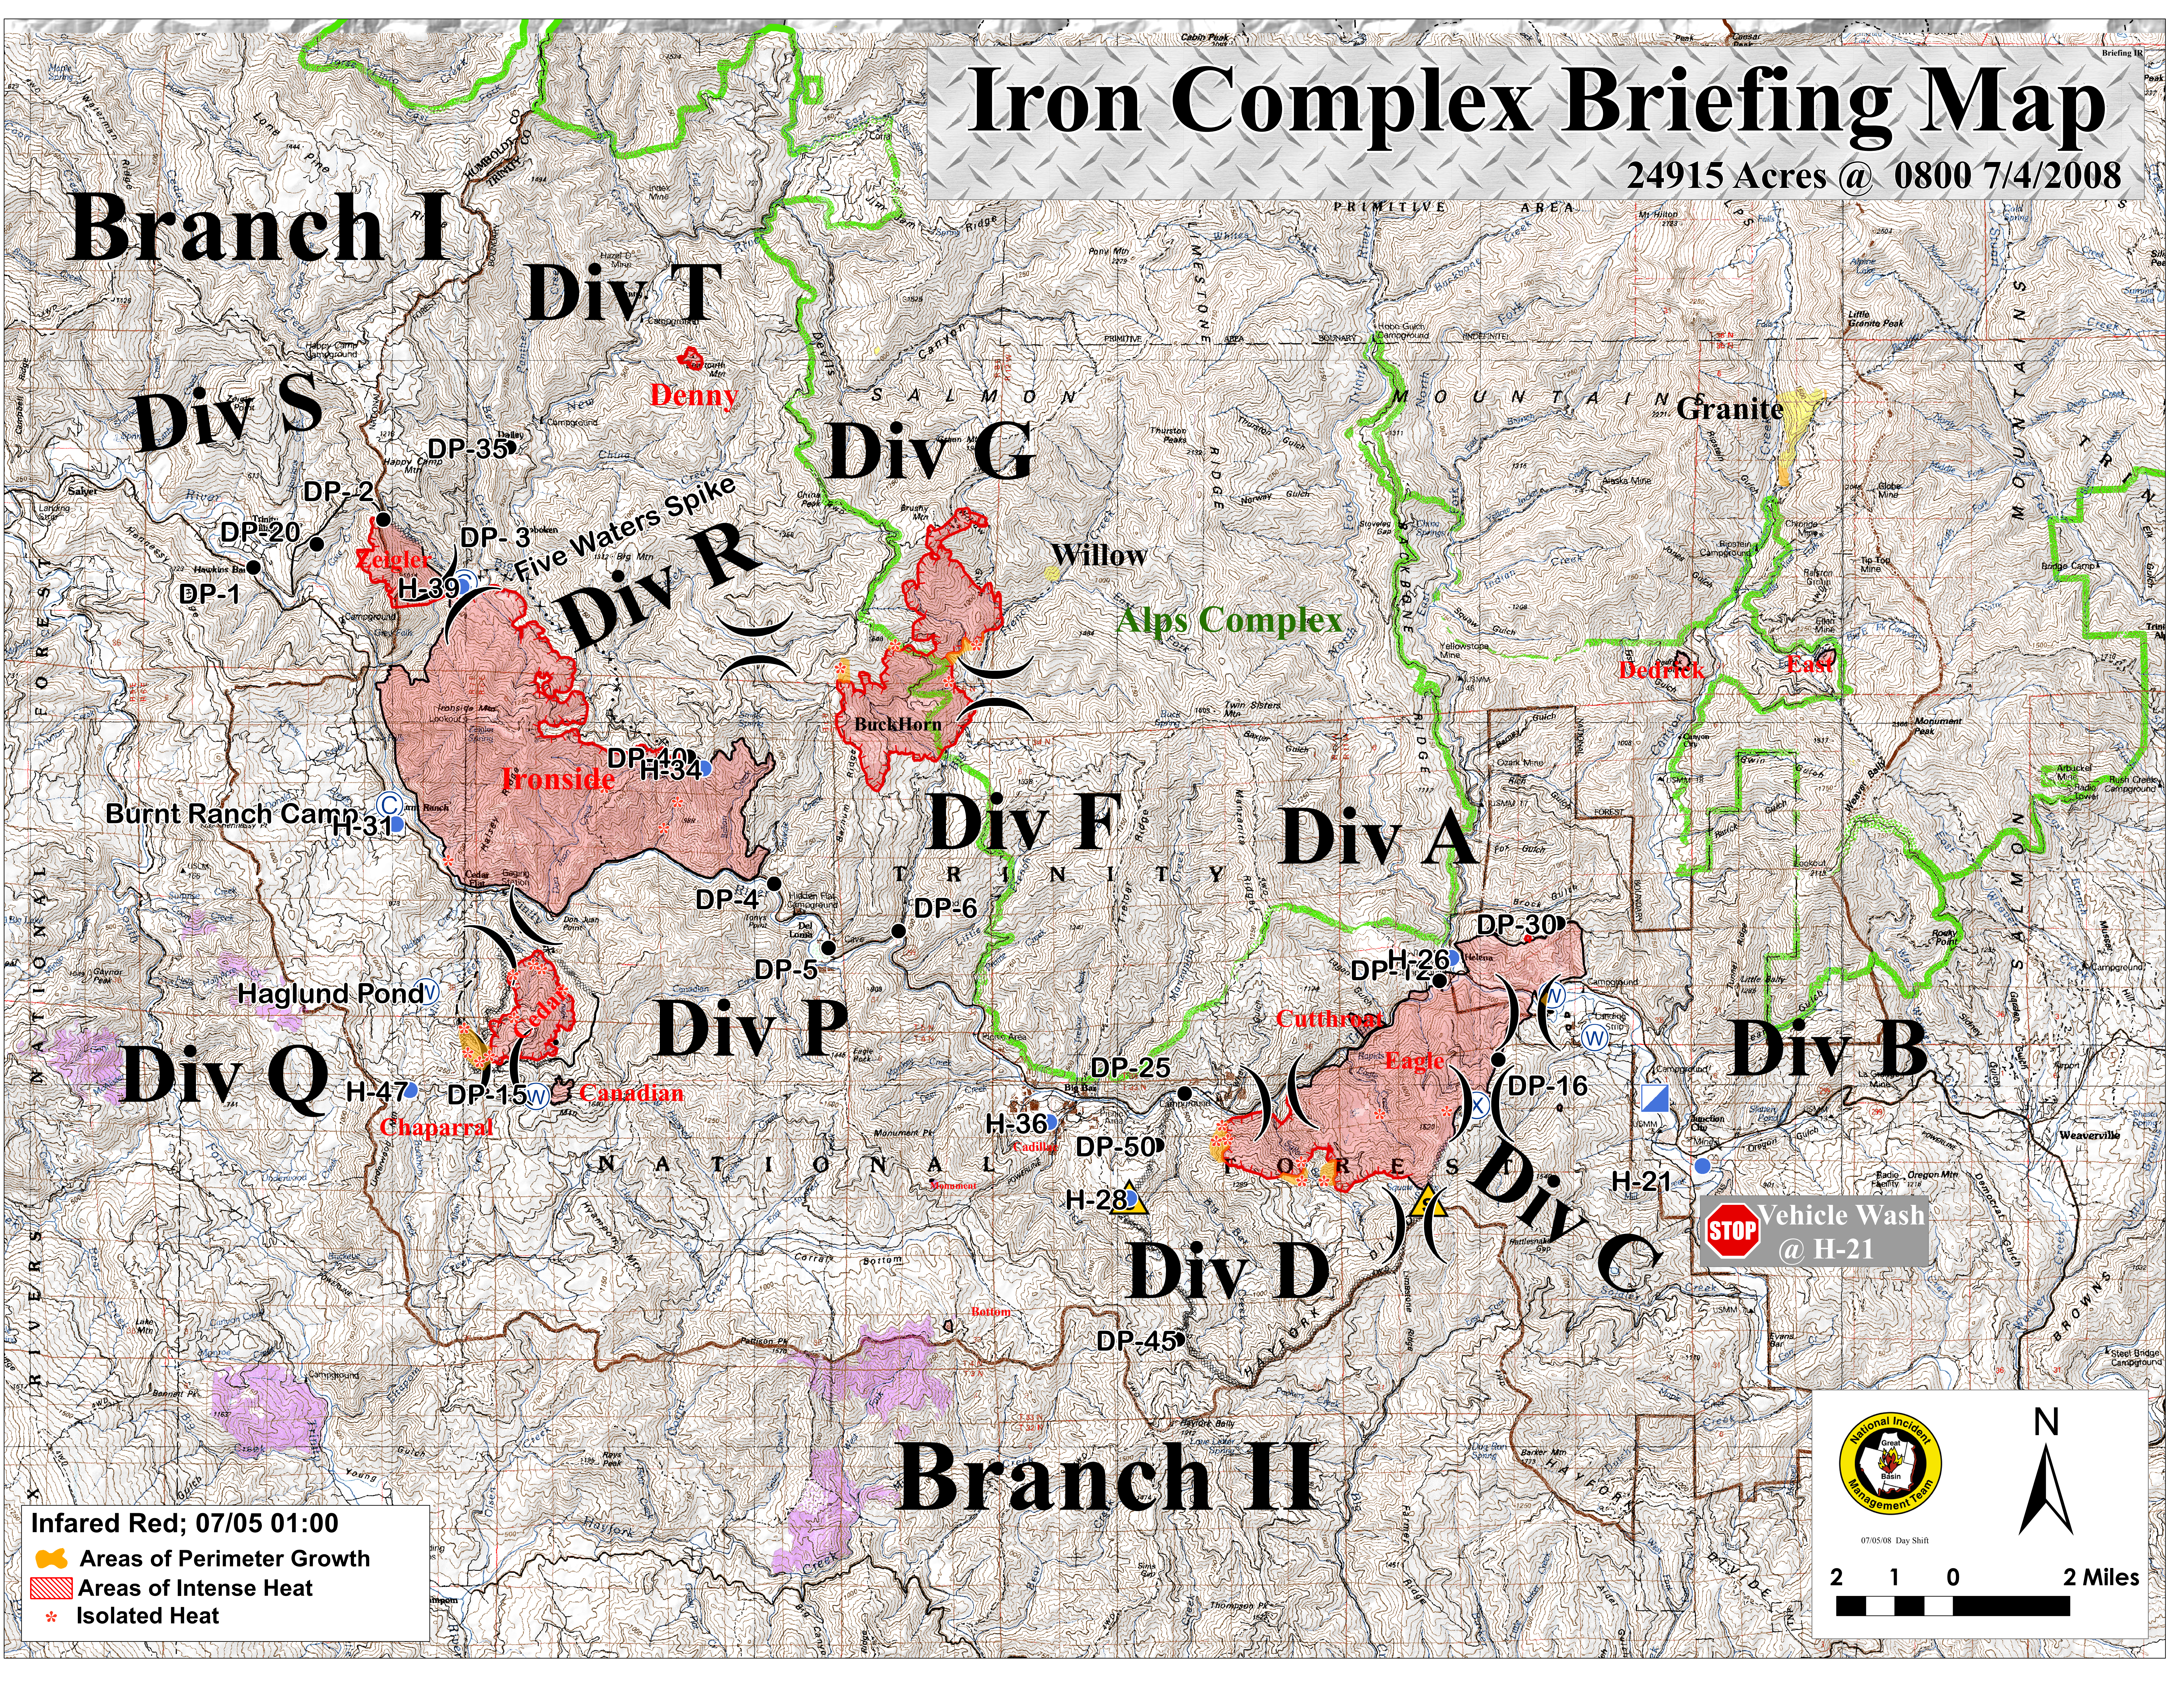

Iron Complex Briefing Map

24915 Acres @ 0800 7/4/2008

Branch I

Branch II

Div T

Div S

Div G

Div R

Div F

Div A

Div Q

Div P

Div B

Div D

Div C

Infared Red; 07/05 01:00

-  Areas of Perimeter Growth
-  Areas of Intense Heat
-  Isolated Heat

07/05/08 Day Shift

Denny

Zeigler

Ironside

Buckhorn

Alps Complex

Bedrick

East

Cuthroat

Eagle

Chaparral

Canadian

STOP Vehicle Wash @ H-21

DP-20

DP-2