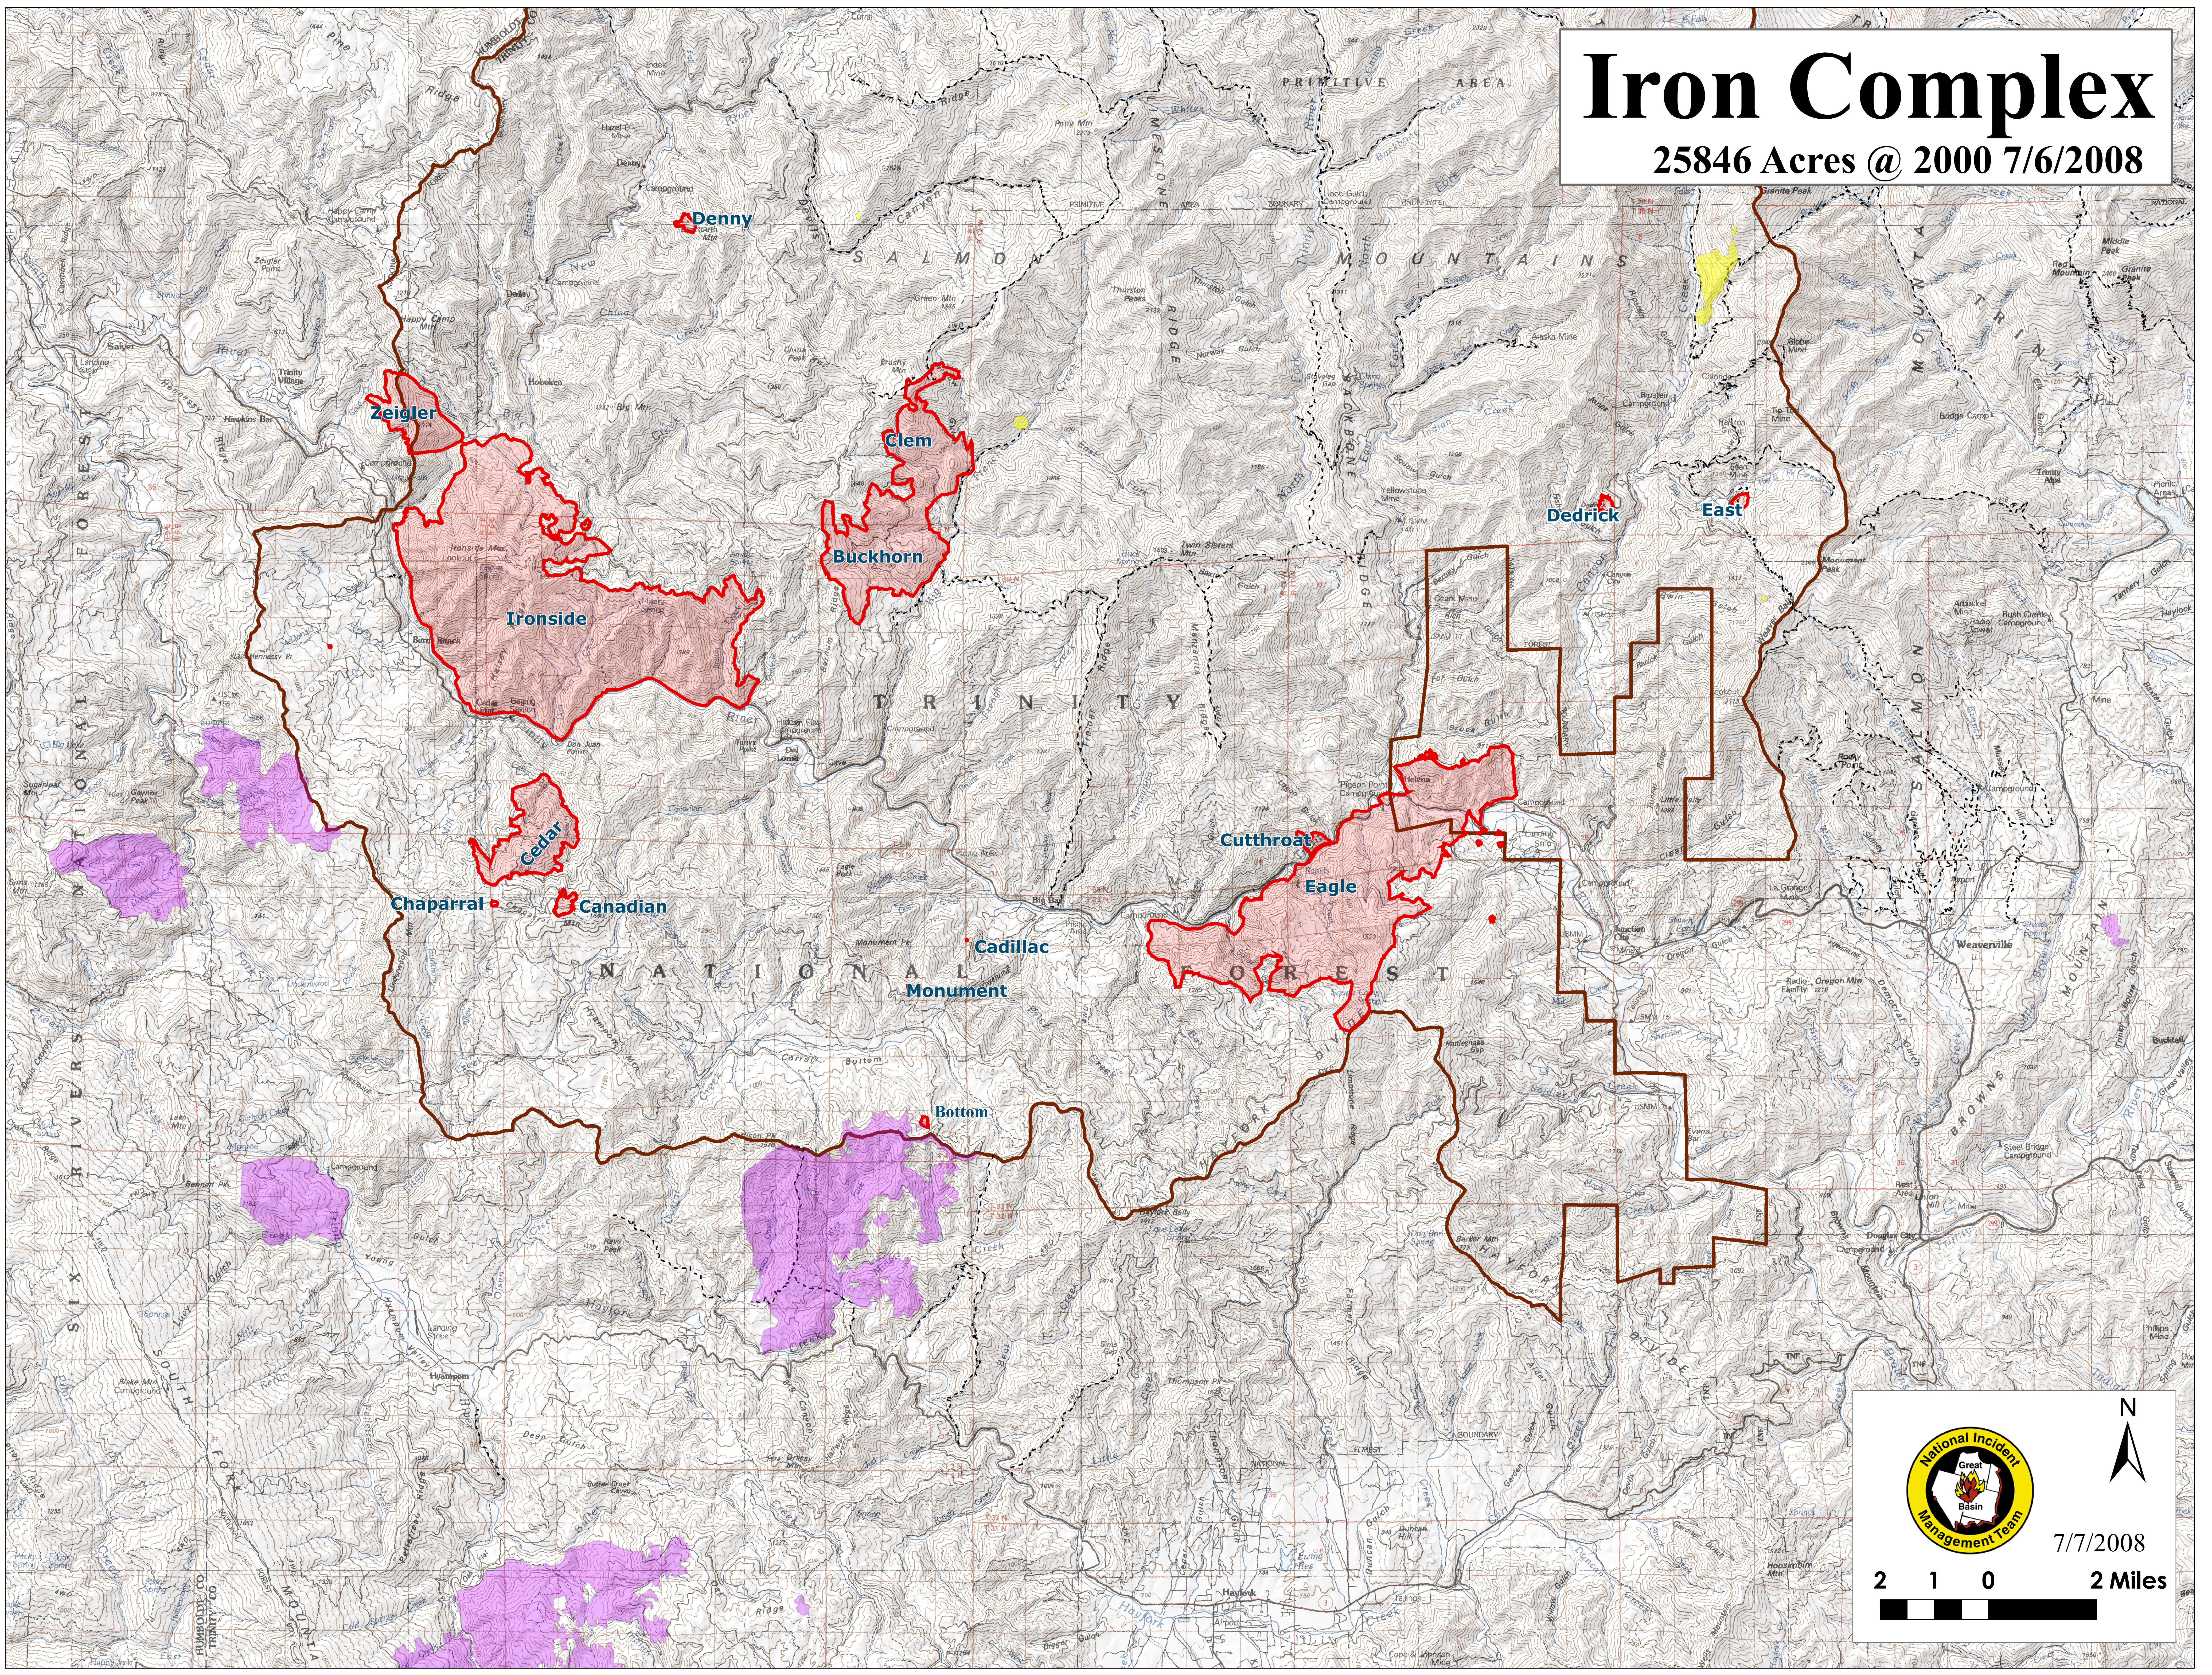

Iron Complex

25846 Acres @ 2000 7/6/2008

7/7/2008

2 1 0 2 Miles