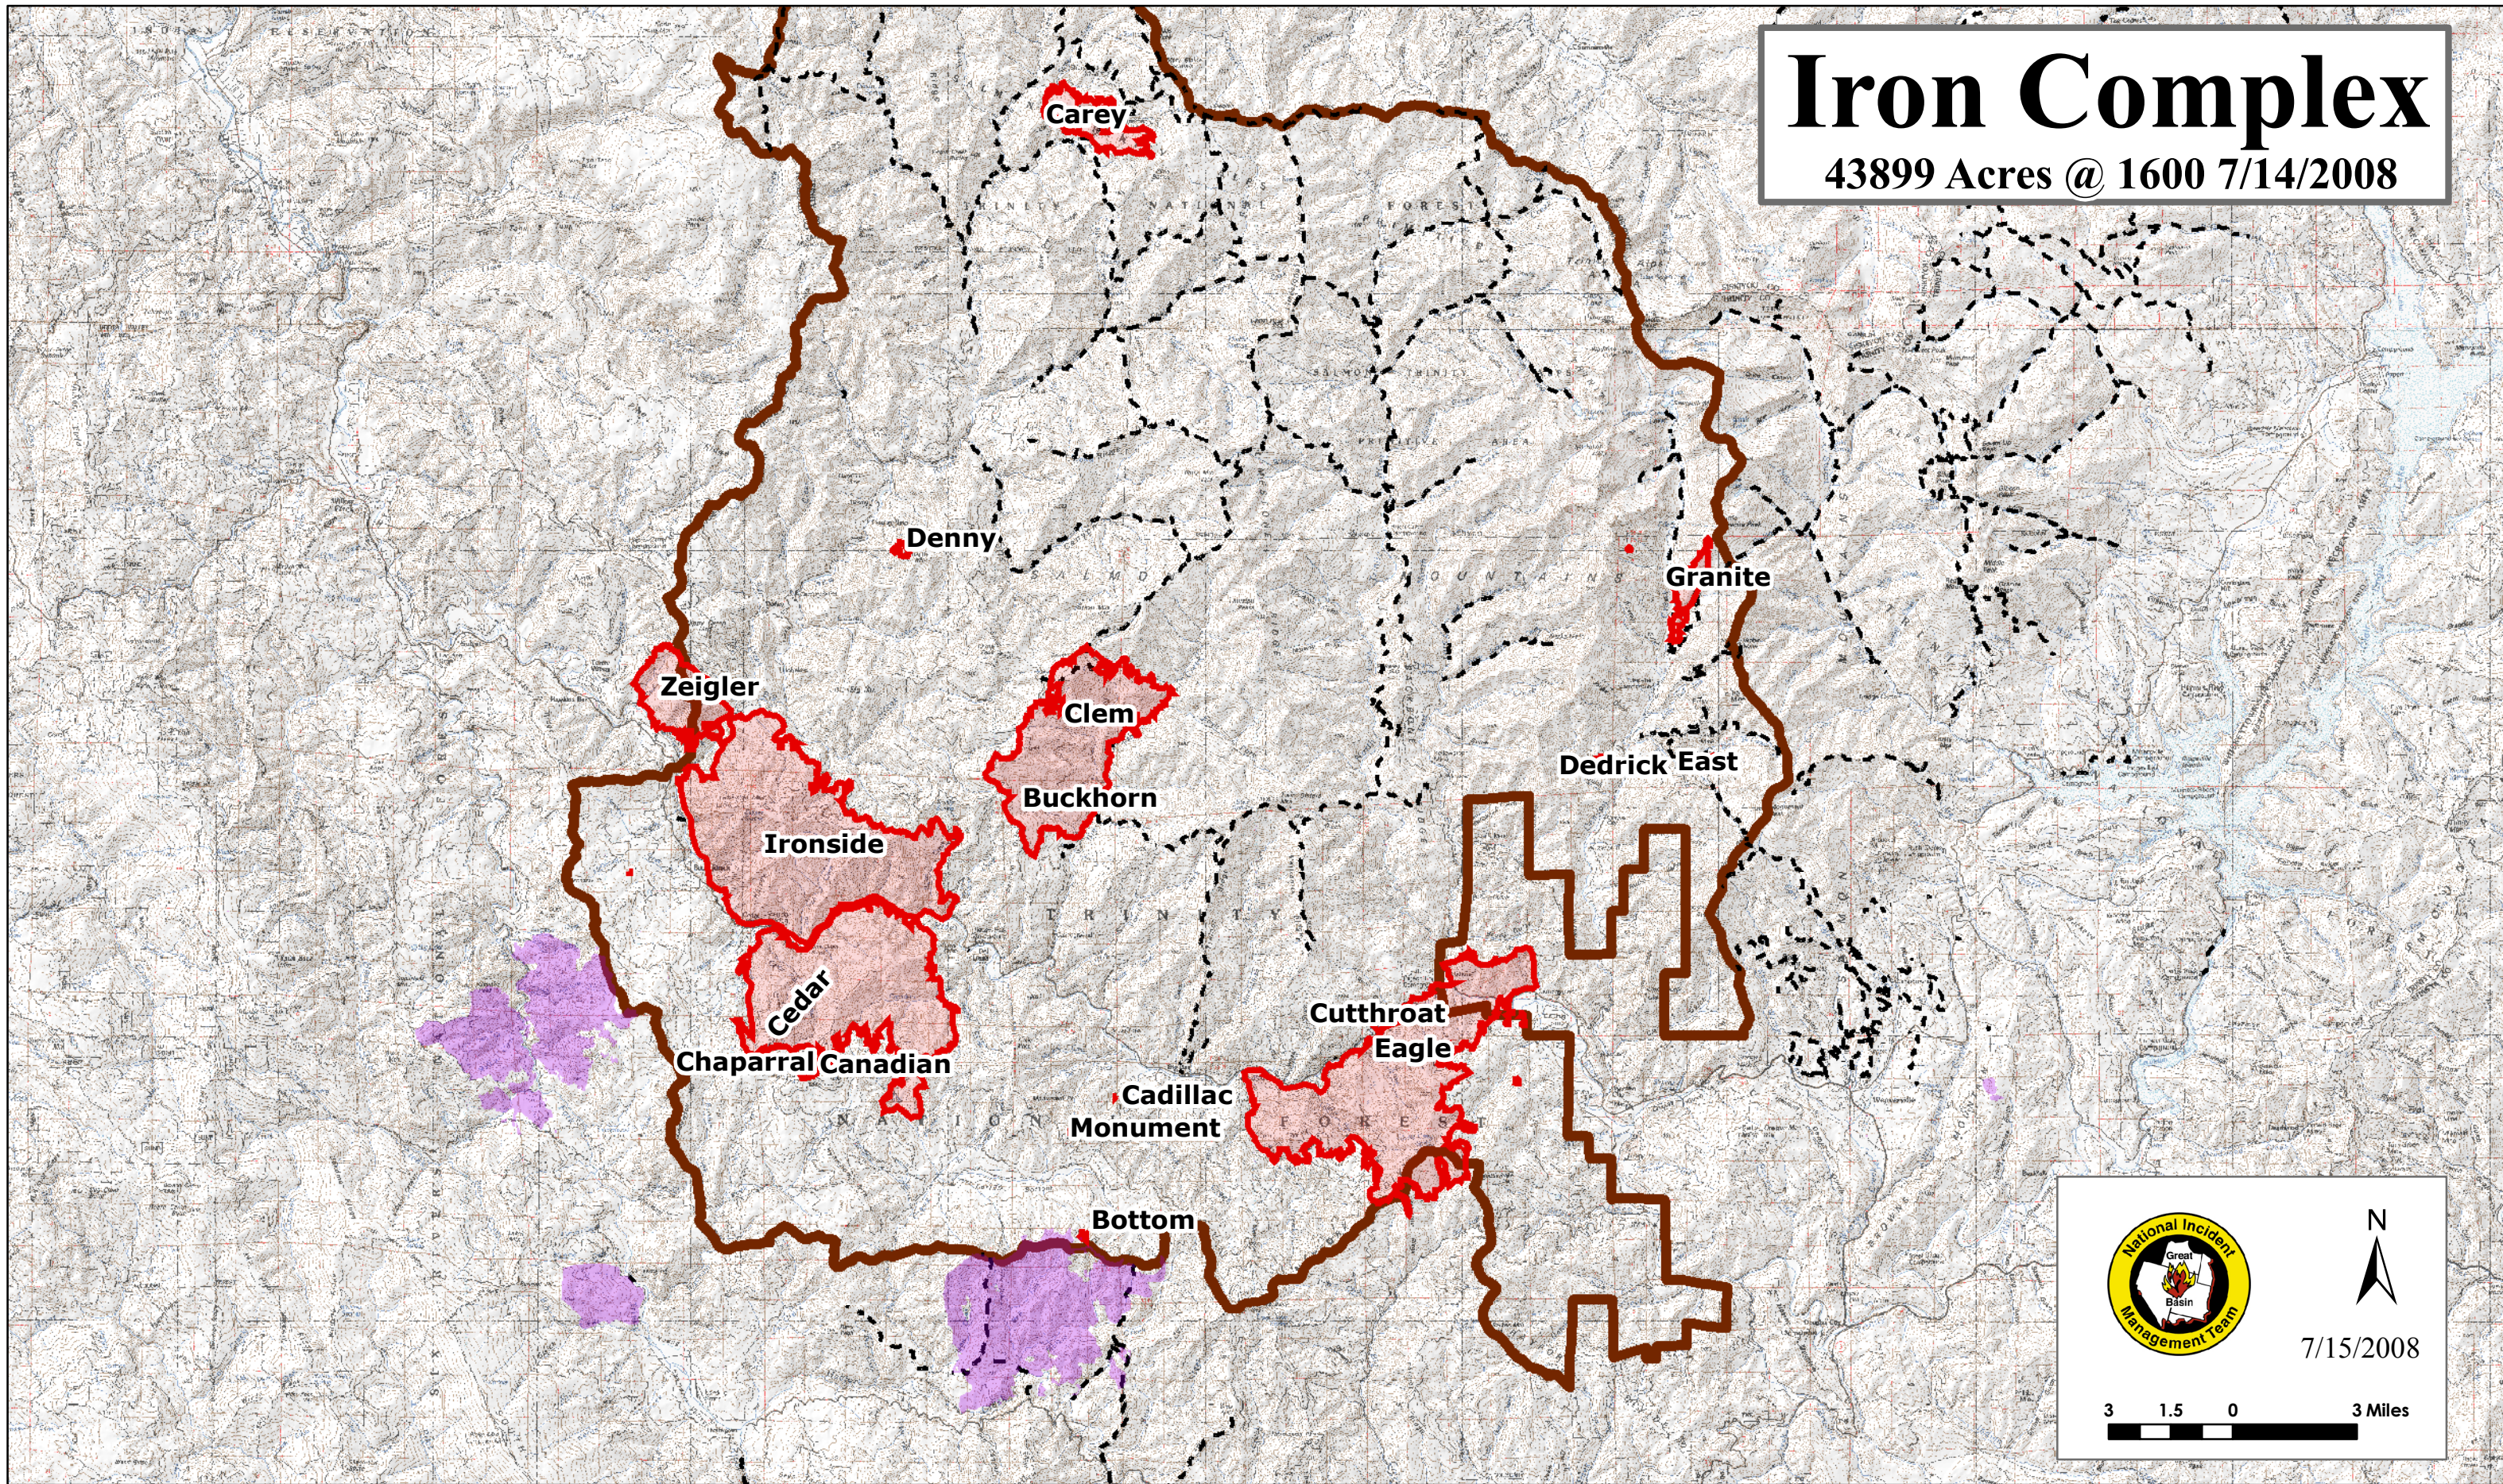

Iron Complex

43899 Acres @ 1600 7/14/2008

National Incident Management Team

N

7/15/2008

3 1.5 0 3 Miles