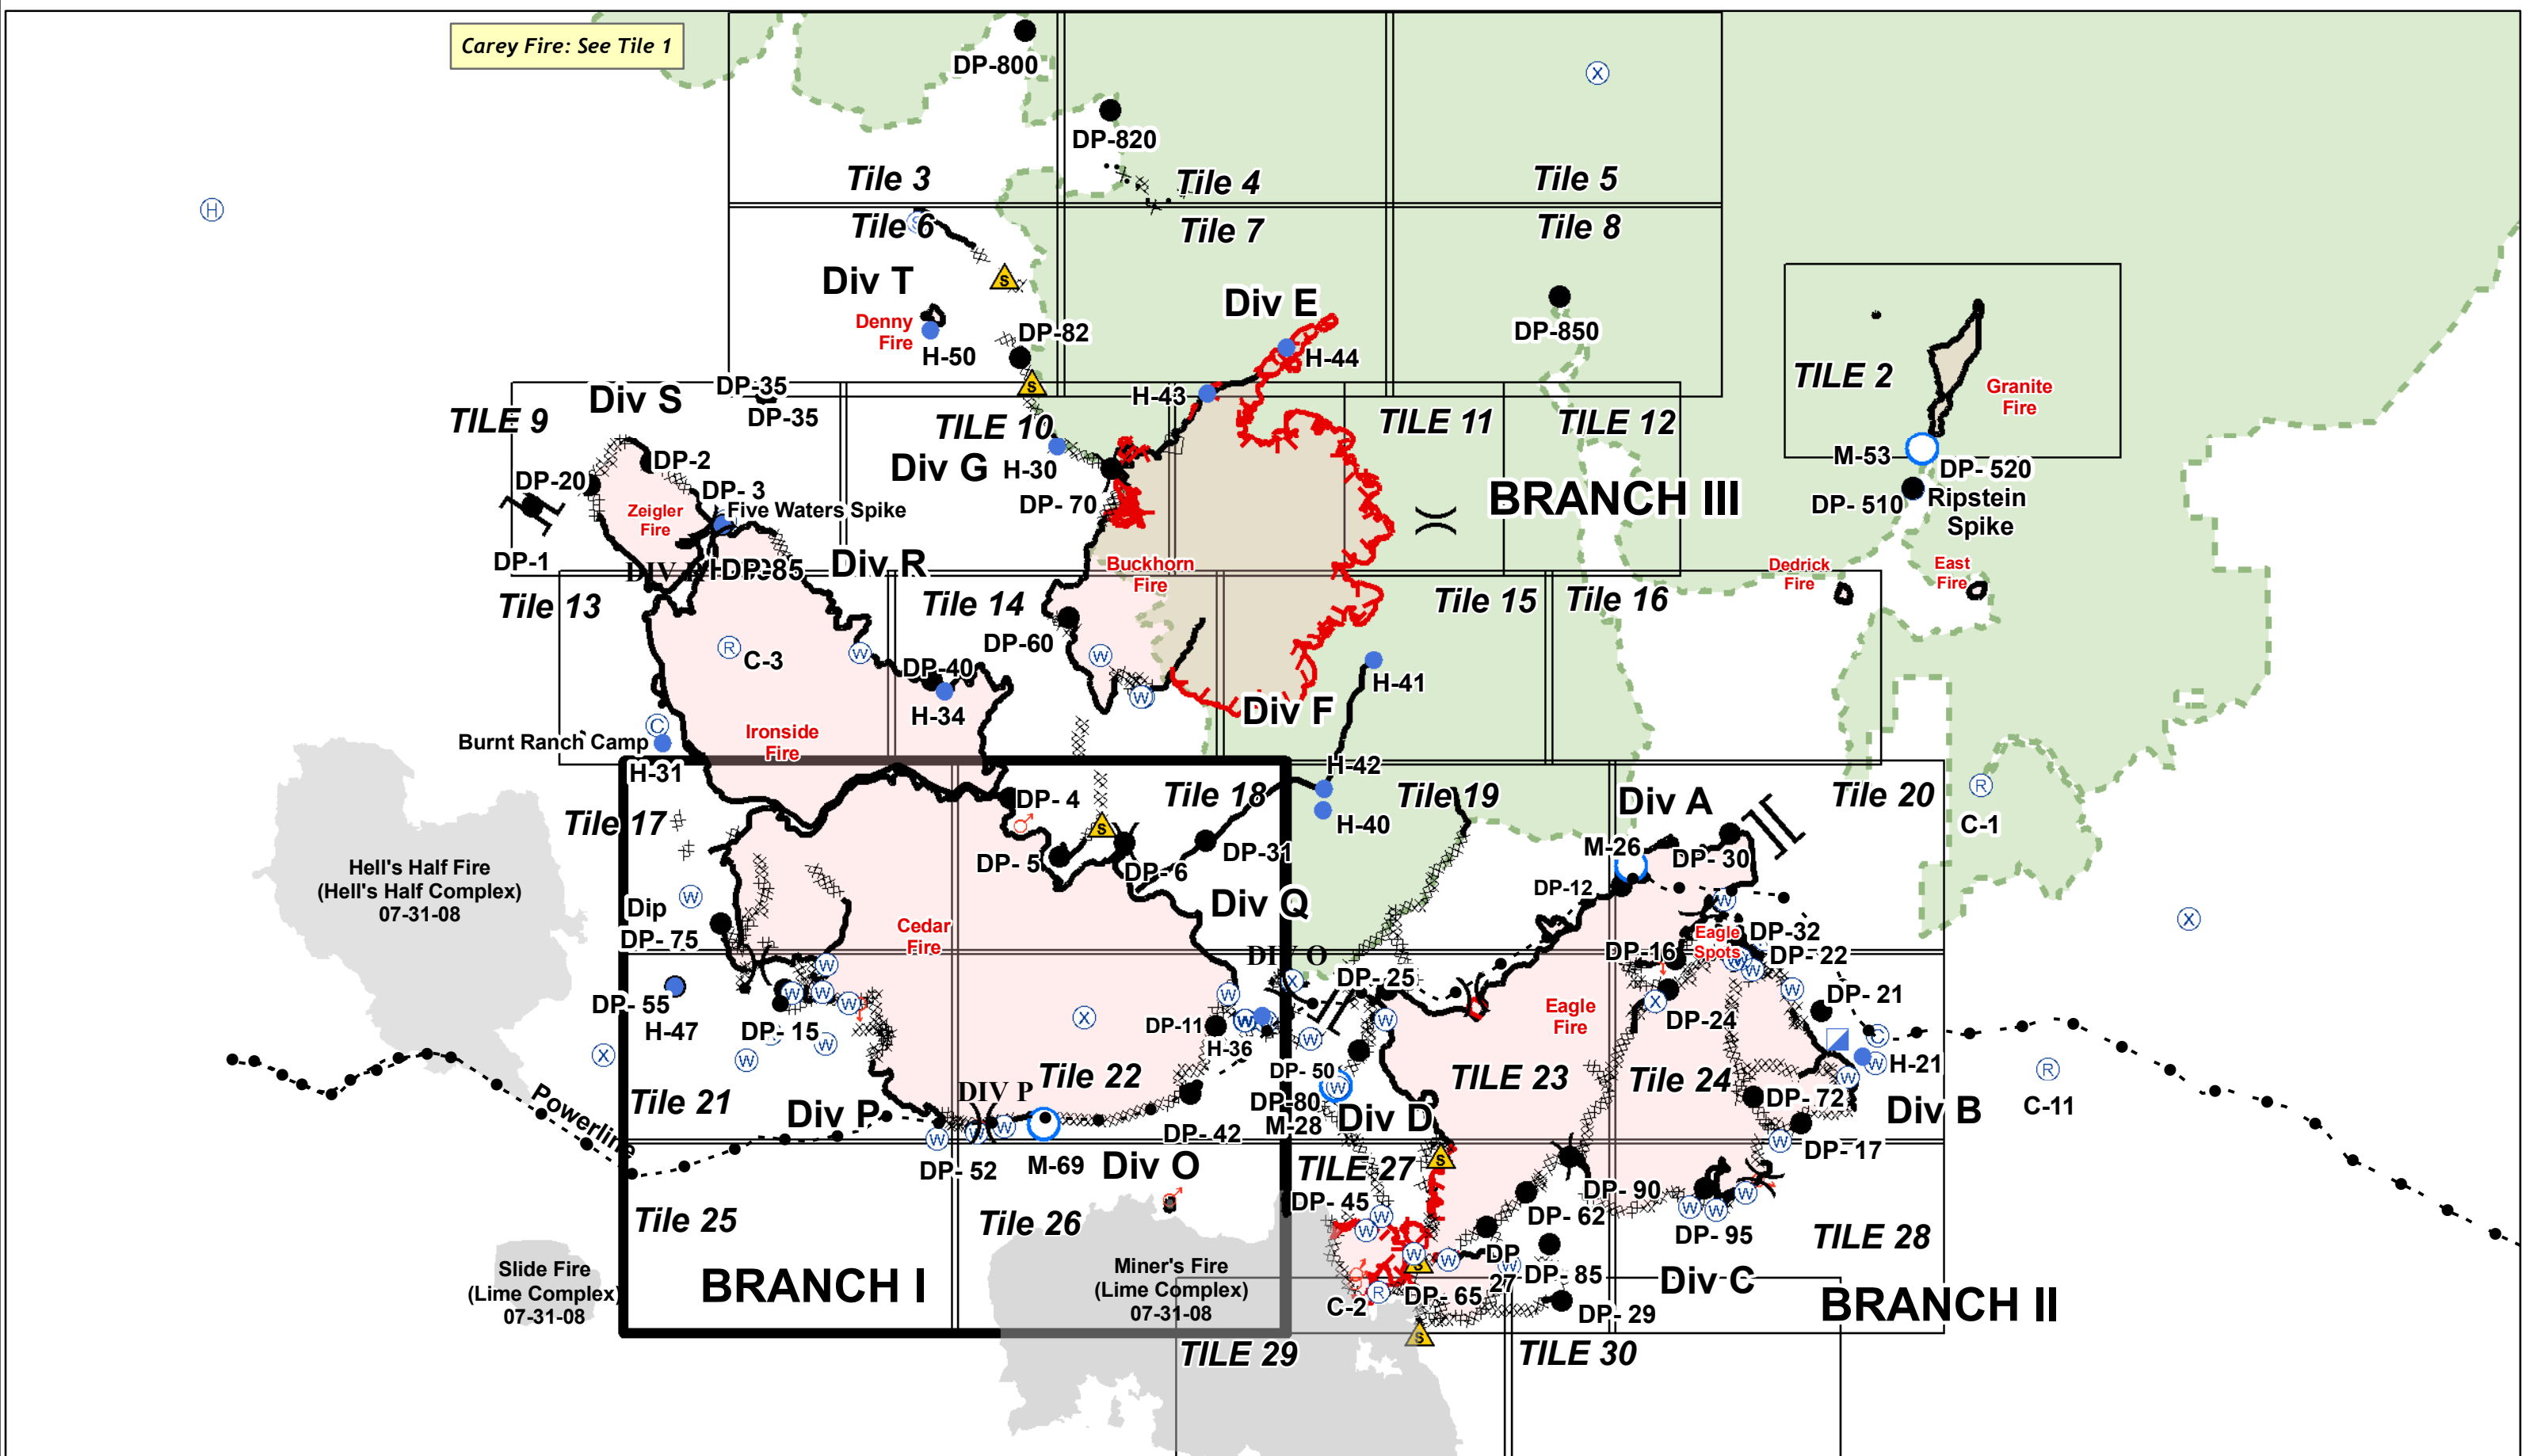

Carey Fire: See Tile 1

- Drop Point
- ⊕ MediVac Site
- ⊙ Water Source
- ⊙ Helispot
- ⊙ ICP
- ⊙ Repeater
- ⊙ Camp
- ⊙ Mobile Weather Unit

- ▬ Uncontrolled Fire Edge
- XXXXXX Dozer Line
- ▬ Completed Line
- ▬ Major Highways

IRON COMPLEX
83,939 Acres
 August 2, 2008 Night Shift
 NAD 83 Datum

- ▭ IAP Tile Index
- ▭ Wilderness; Alps Complex

Cedar
IAP Map Package Index
 Cedar Fire: 25,398 Ac

0 1 2 3 4 5 Miles

NorCal Interagency Incident Management Team
 D. Assali