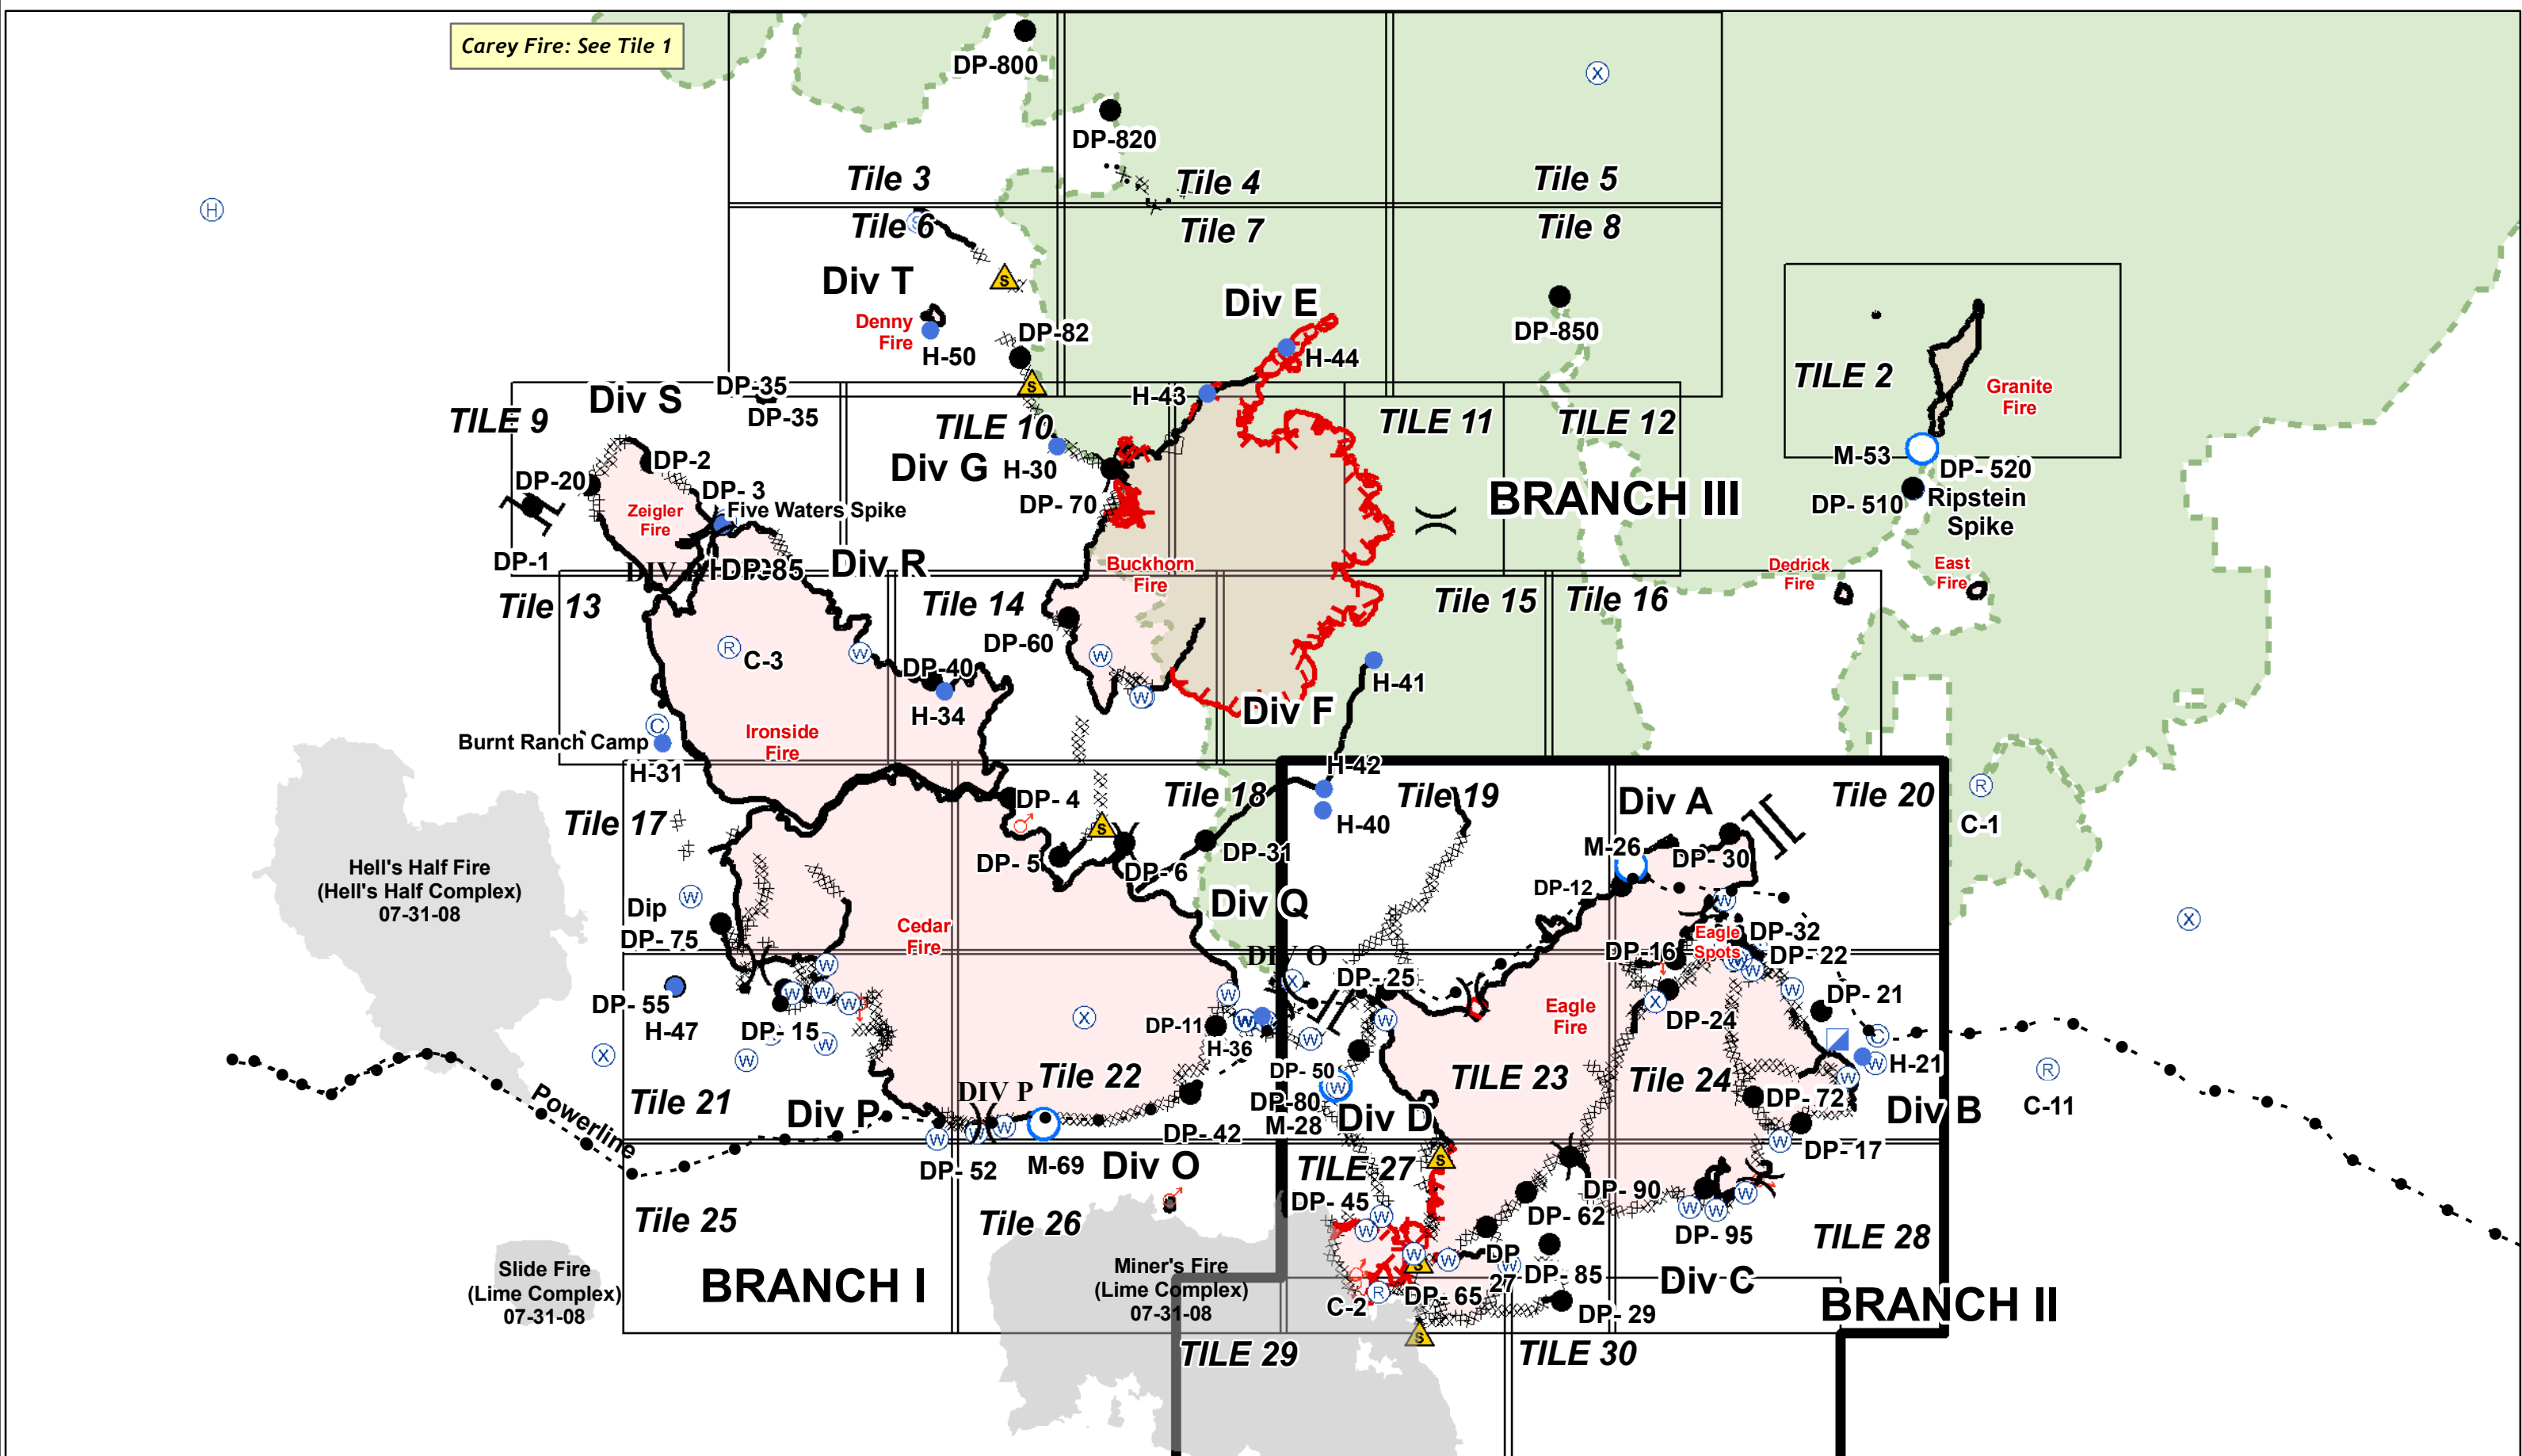

Carey Fire: See Tile 1

- Drop Point
- Ⓜ Water Source
- ▣ ICP
- Ⓢ Camp
- ⊕ MediVac Site
- Helispot
- Ⓡ Repeater
- ⓧ Mobile Weather Unit
- ▬ Uncontrolled Fire Edge
- XXXXXX Dozer Line
- ▬ Completed Line
- ▬ Major Highways

IRON COMPLEX
83,939 Acres
August 2, 2008 Night Shift
NAD 83 Datum

- ▭ IAP Tile Index
- ▭ Wilderness; Alps Complex

Eagle
IAP Map Package Index
 Eagle Fire: 24,759 Ac

0 1 2 3 4 5 Miles

↑
N

NorCal Interagency Incident Management Team