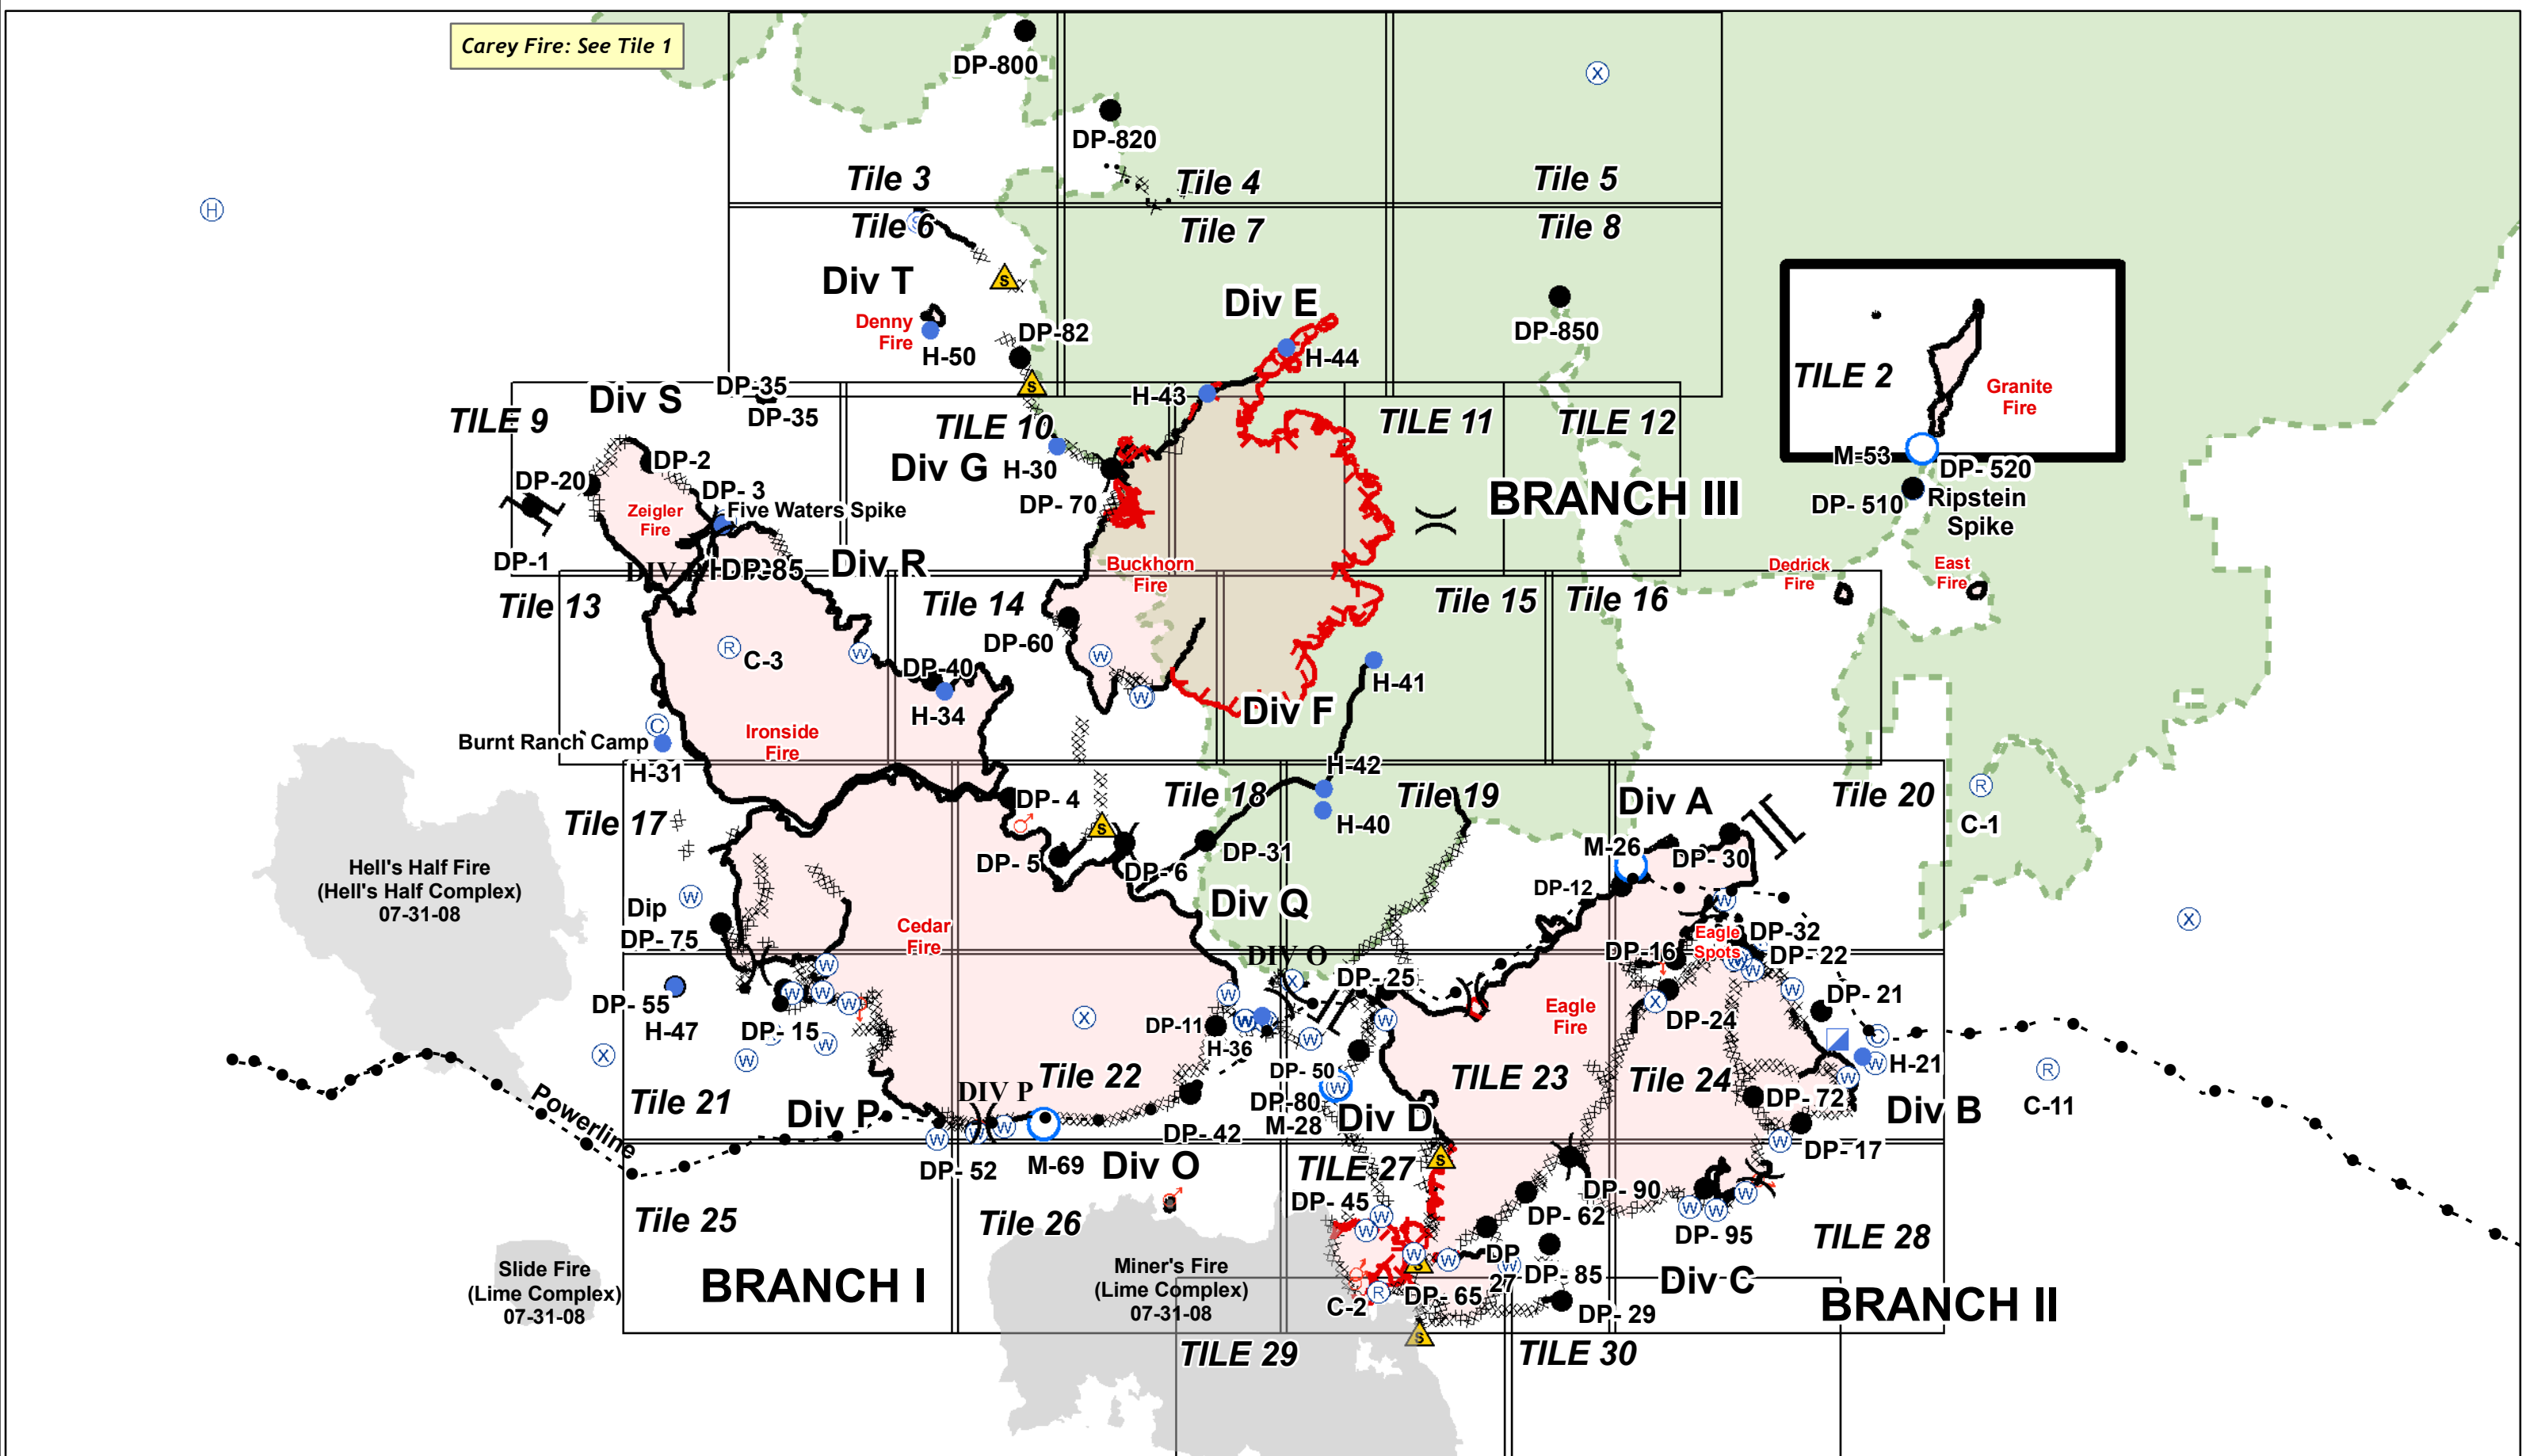

Carey Fire: See Tile 1

- Drop Point
- Ⓜ Water Source
- ICP
- Ⓢ Camp
- ⊕ MediVac Site
- Helispot
- Ⓡ Repeater
- ⓧ Mobile Weather Unit
- ▬ Uncontrolled Fire Edge
- ⓧ Dozer Line
- ▬ Completed Line
- ▬ Major Highways

**IRON COMPLEX**  
**83,939 Acres**  
 August 2, 2008 Night Shift  
 NAD 83 Datum

- ▭ IAP Tile Index
- ▭ Wilderness; Alps Complex

**Granite**  
**IAP Map Package Index**  
 Granite Fire: 542 Ac

0 1 2 3 4 5 Miles