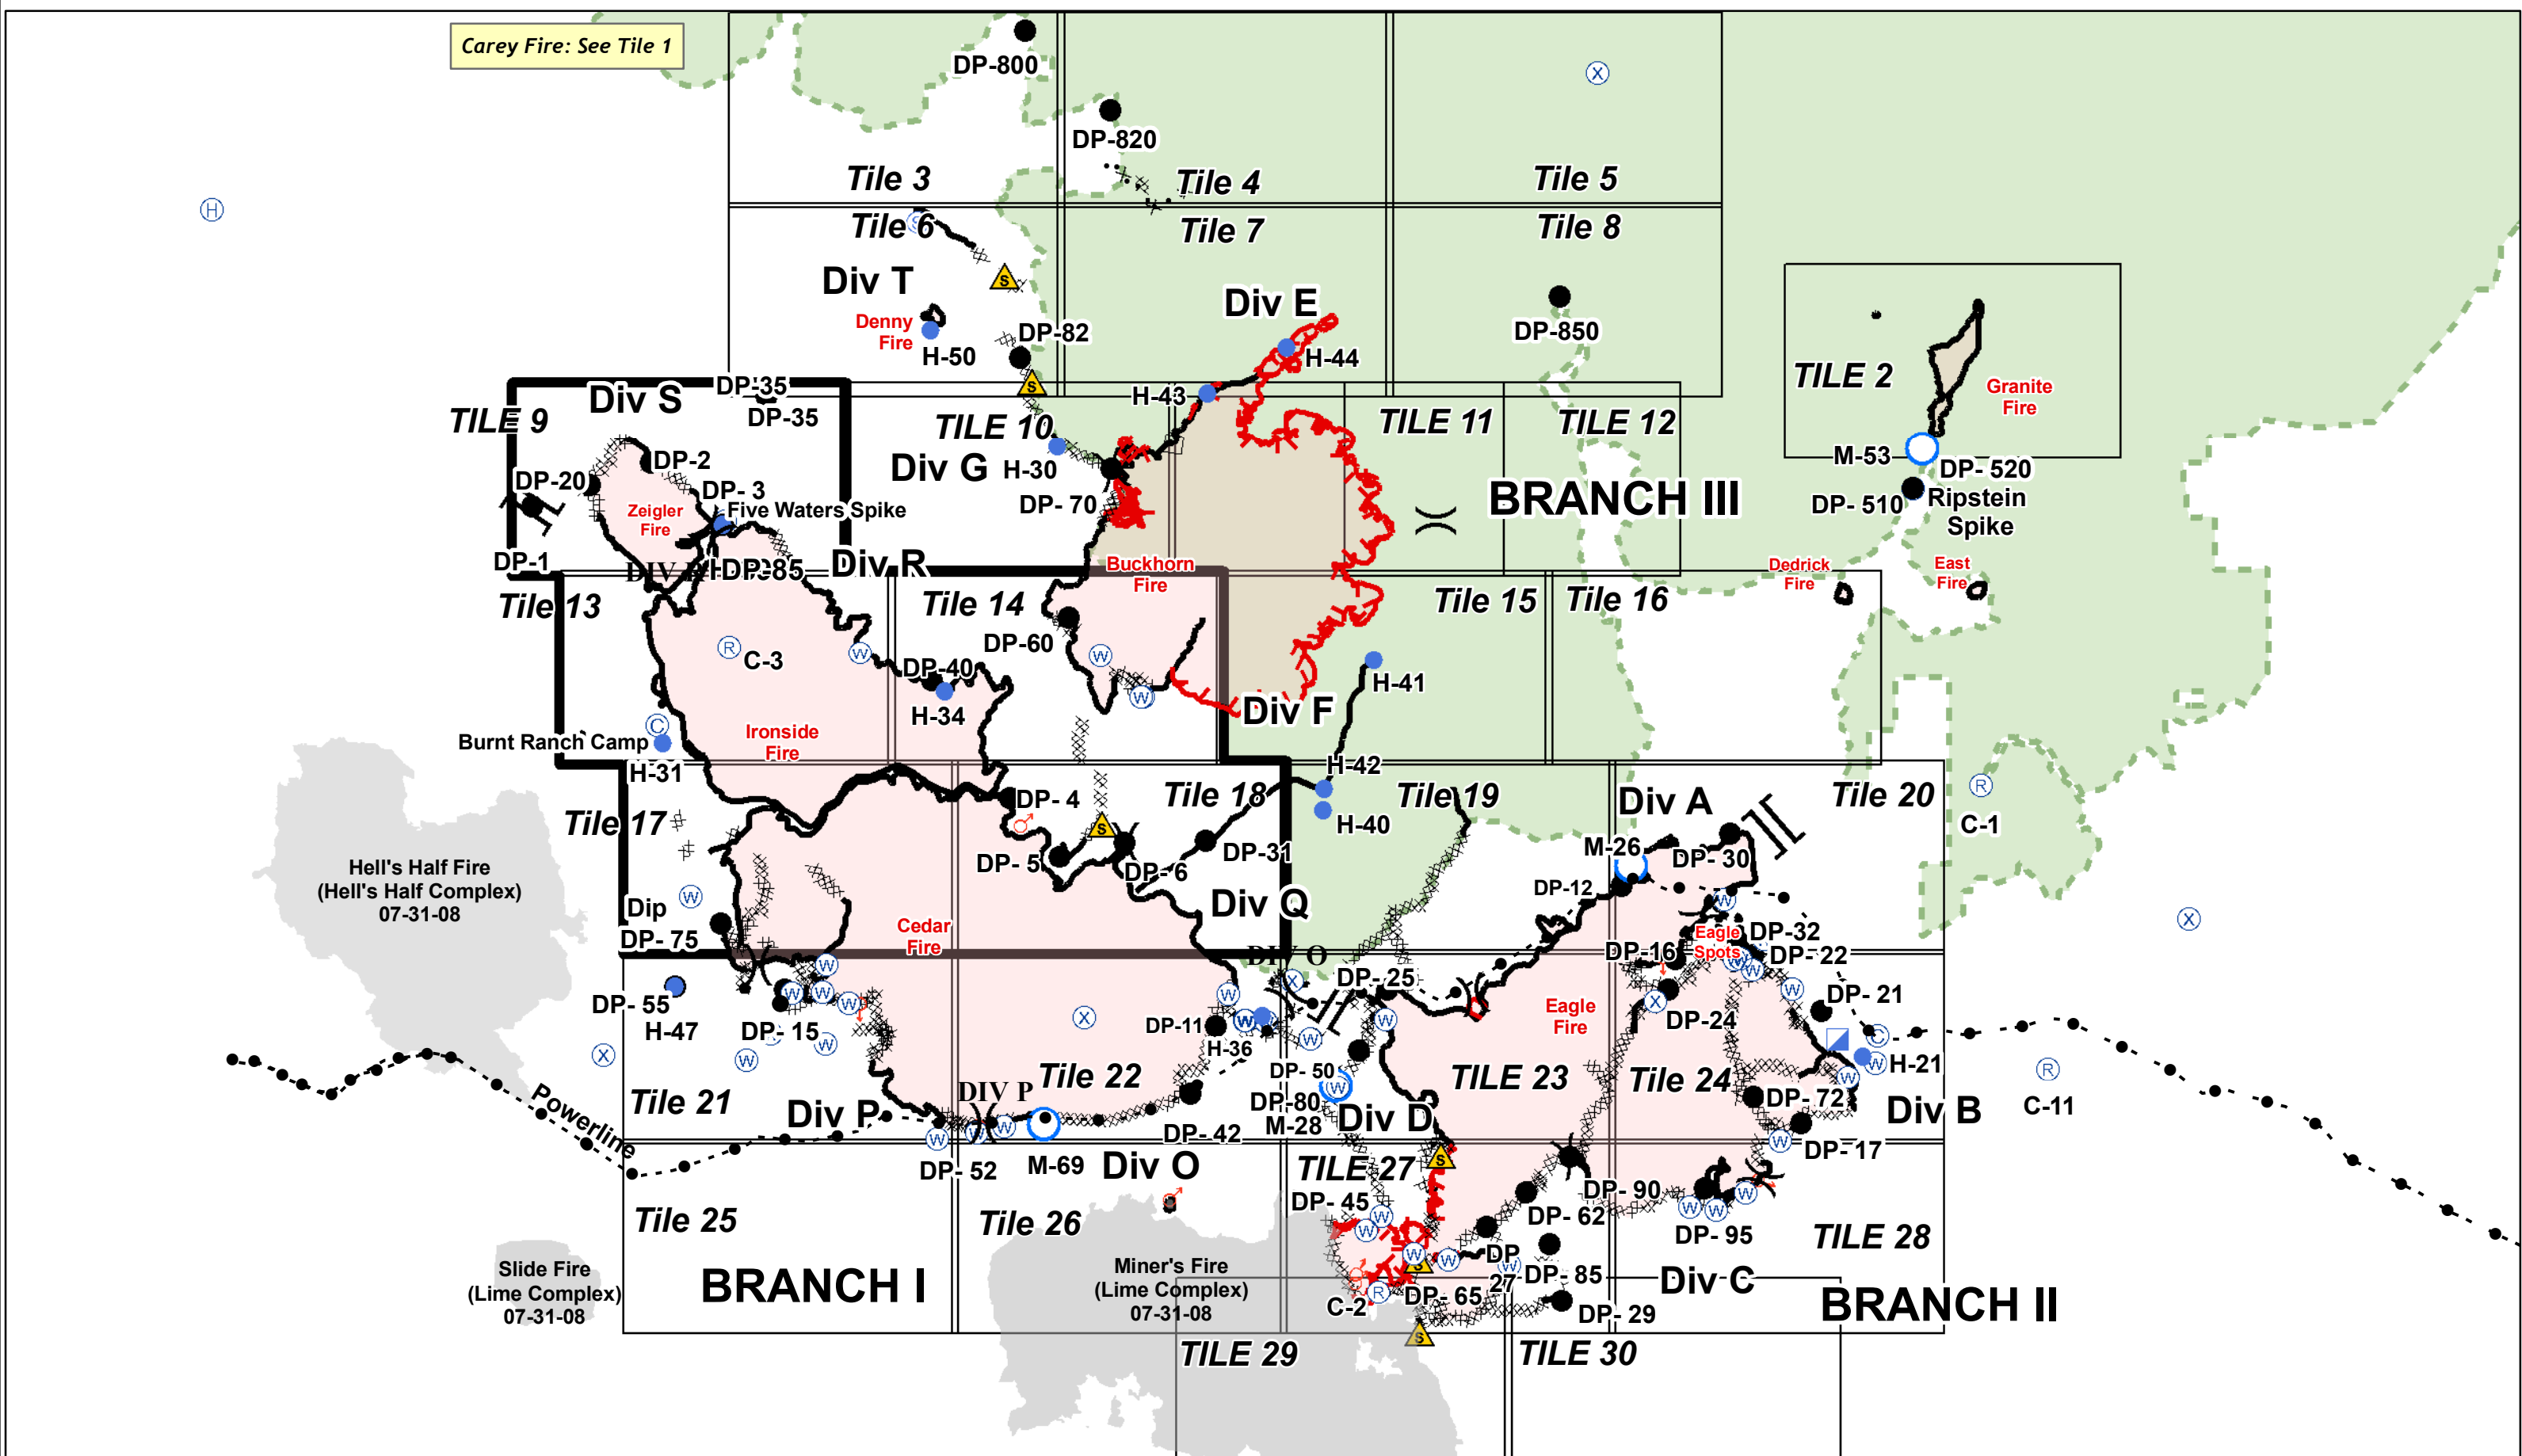

Carey Fire: See Tile 1

Hell's Half Fire  
(Hell's Half Complex)  
07-31-08

Slide Fire  
(Lime Complex)  
07-31-08

**IRON COMPLEX**  
**83,939 Acres**  
 August 2, 2008 Night Shift  
 NAD 83 Datum

**Ironsides & Zeigler**  
**IAP Map Package Index**  
 Ironsides & Zeigler Fires: 15,187 Ac

0 1 2 3 4 5 Miles

NorCal Interagency Incident Management Team  
D. Assali

- Drop Point
- Ⓜ Water Source
- ▣ ICP
- Ⓢ Camp
- ⊕ MediVac Site
- Helispot
- Ⓡ Repeater
- ⓧ Mobile Weather Unit
- ▬ Uncontrolled Fire Edge
- ⓧⓧⓧⓧⓧ Dozer Line
- ▬ Completed Line
- ▬ Major Highways
- ▭ IAP Tile Index
- ▬ Wilderness; Alps Complex