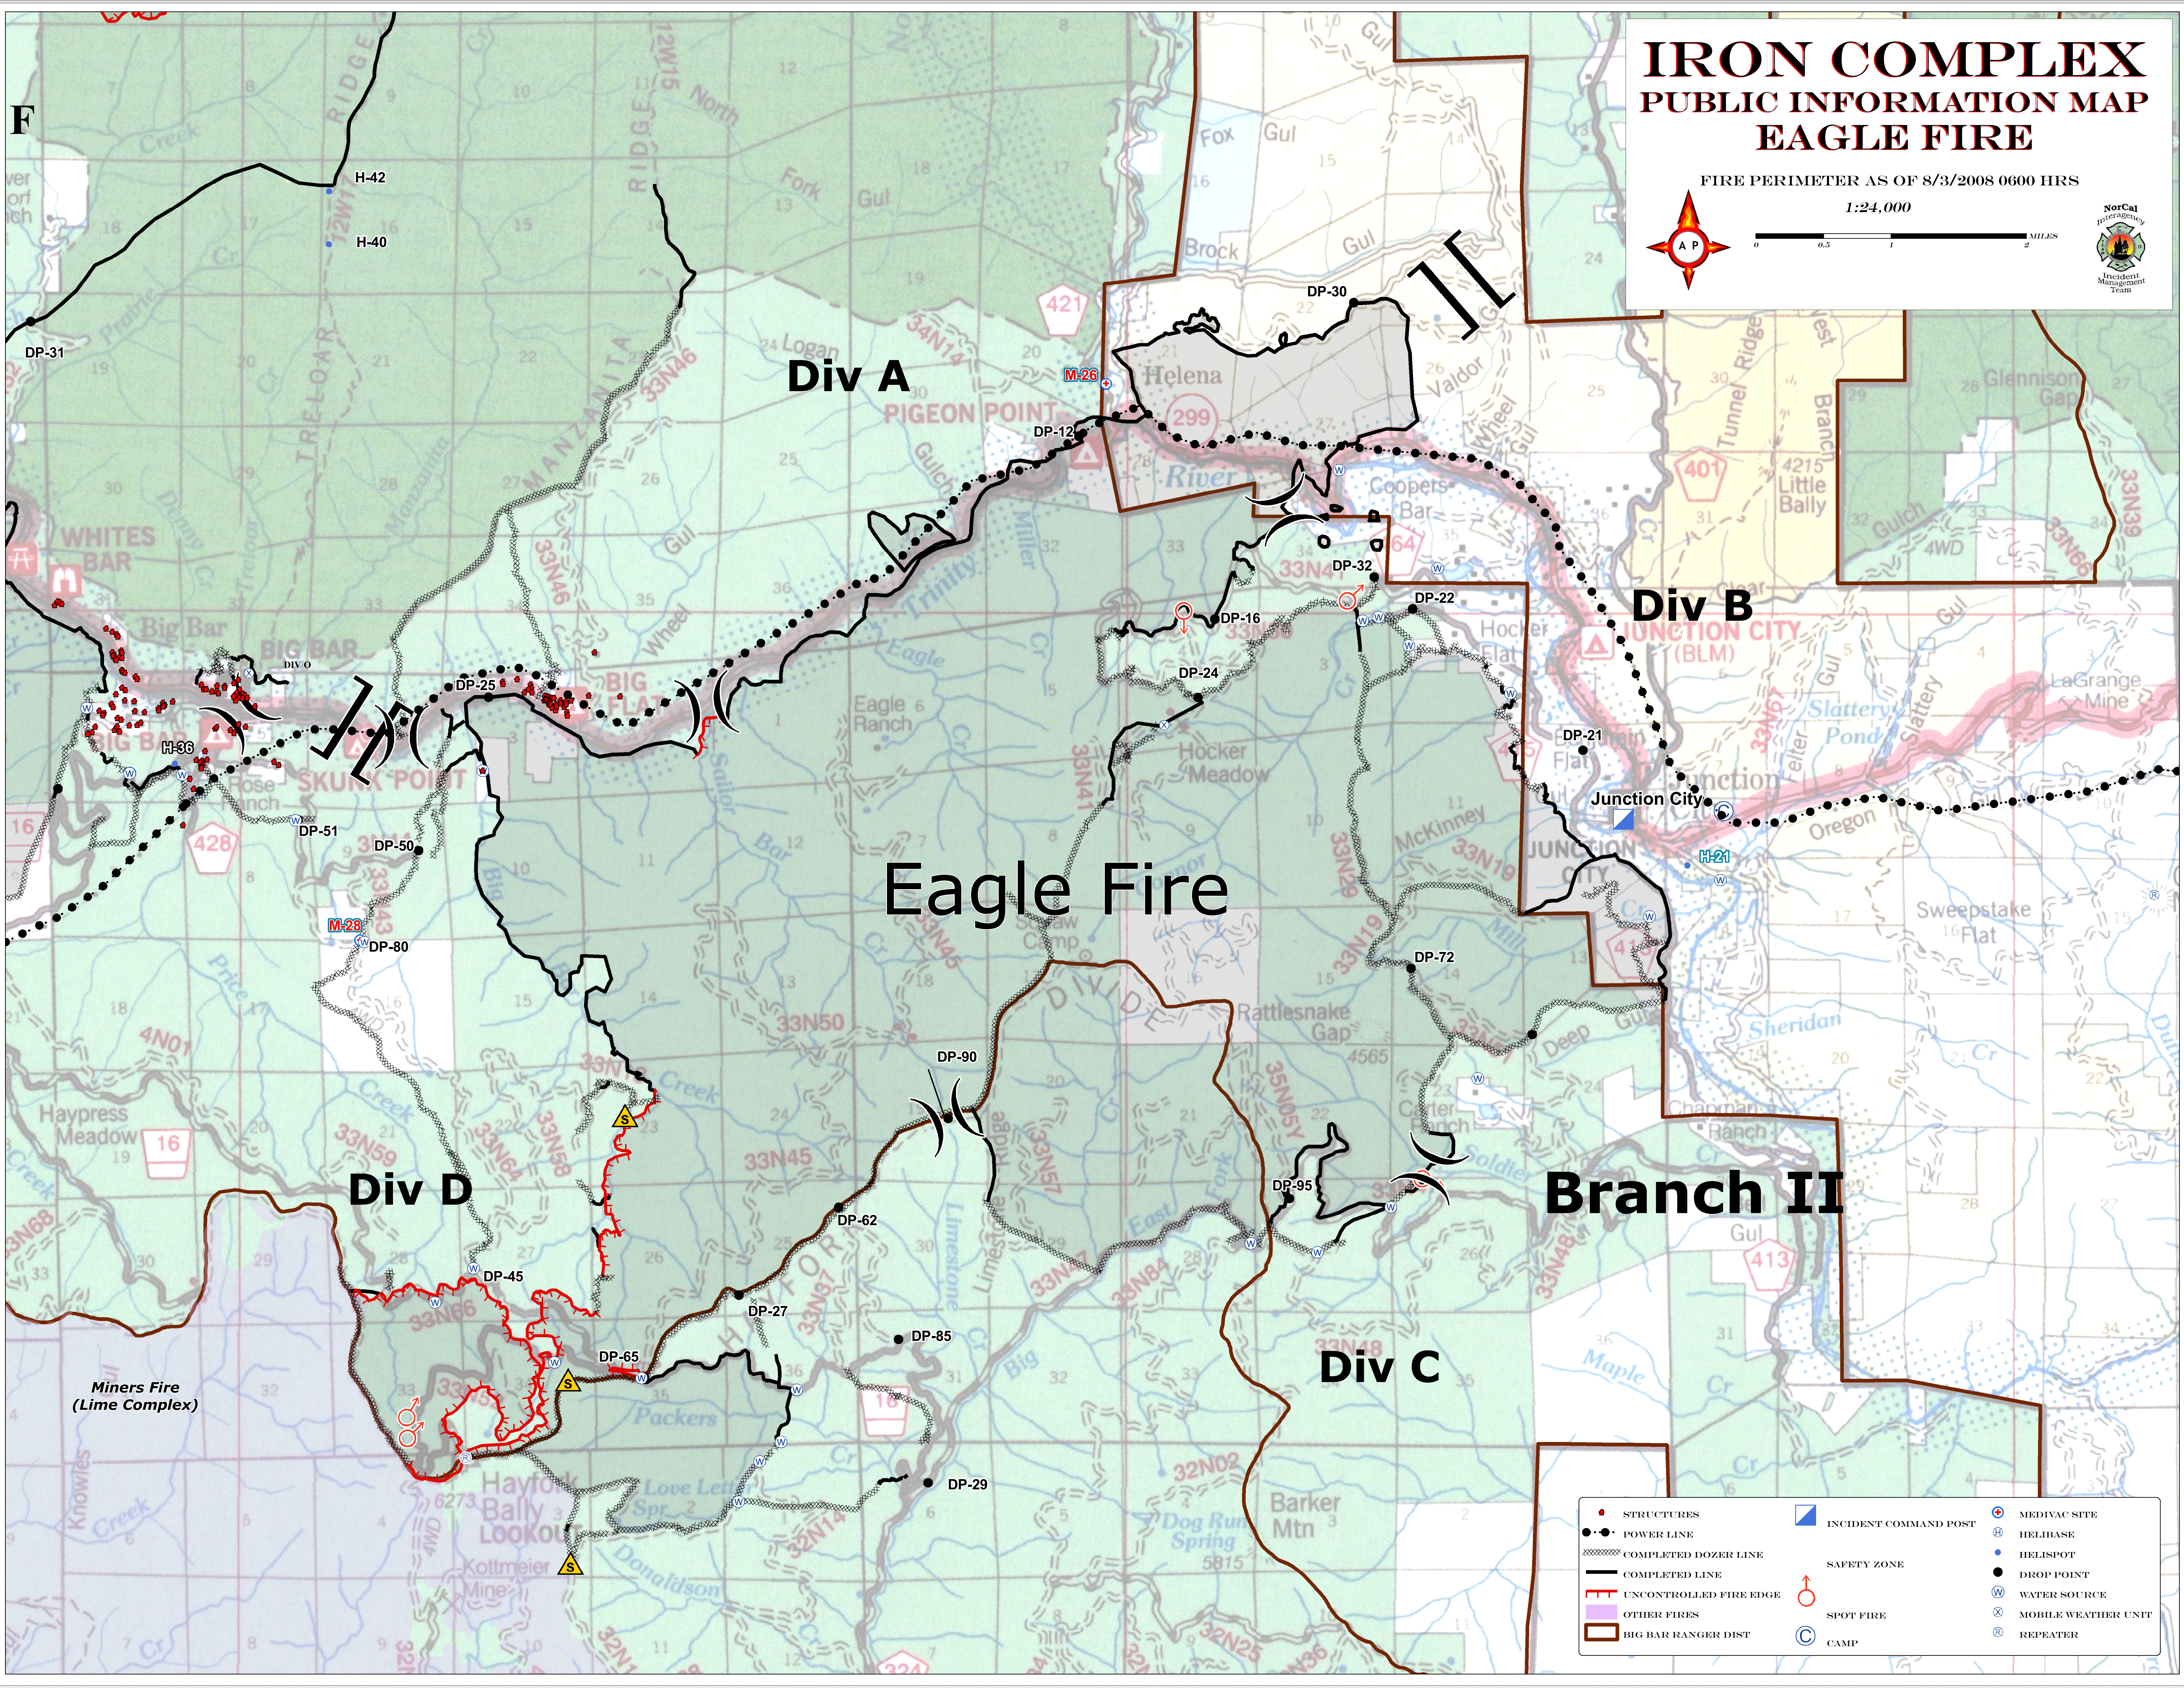

IRON COMPLEX PUBLIC INFORMATION MAP EAGLE FIRE

FIRE PERIMETER AS OF 8/3/2008 0600 HRS

1:24,000

STRUCTURES	INCIDENT COMMAND POST	MEDIVAC SITE
POWER LINE	SAFETY ZONE	HELIBASE
COMPLETED DOZER LINE	SPOT FIRE	HELISPOT
COMPLETED LINE	SPOT FIRE	DROP POINT
UNCONTROLLED FIRE EDGE	CAMP	WATER SOURCE
OTHER FIRES		MOBILE WEATHER UNIT
BIG BAR RANGER DIST		REPEATER