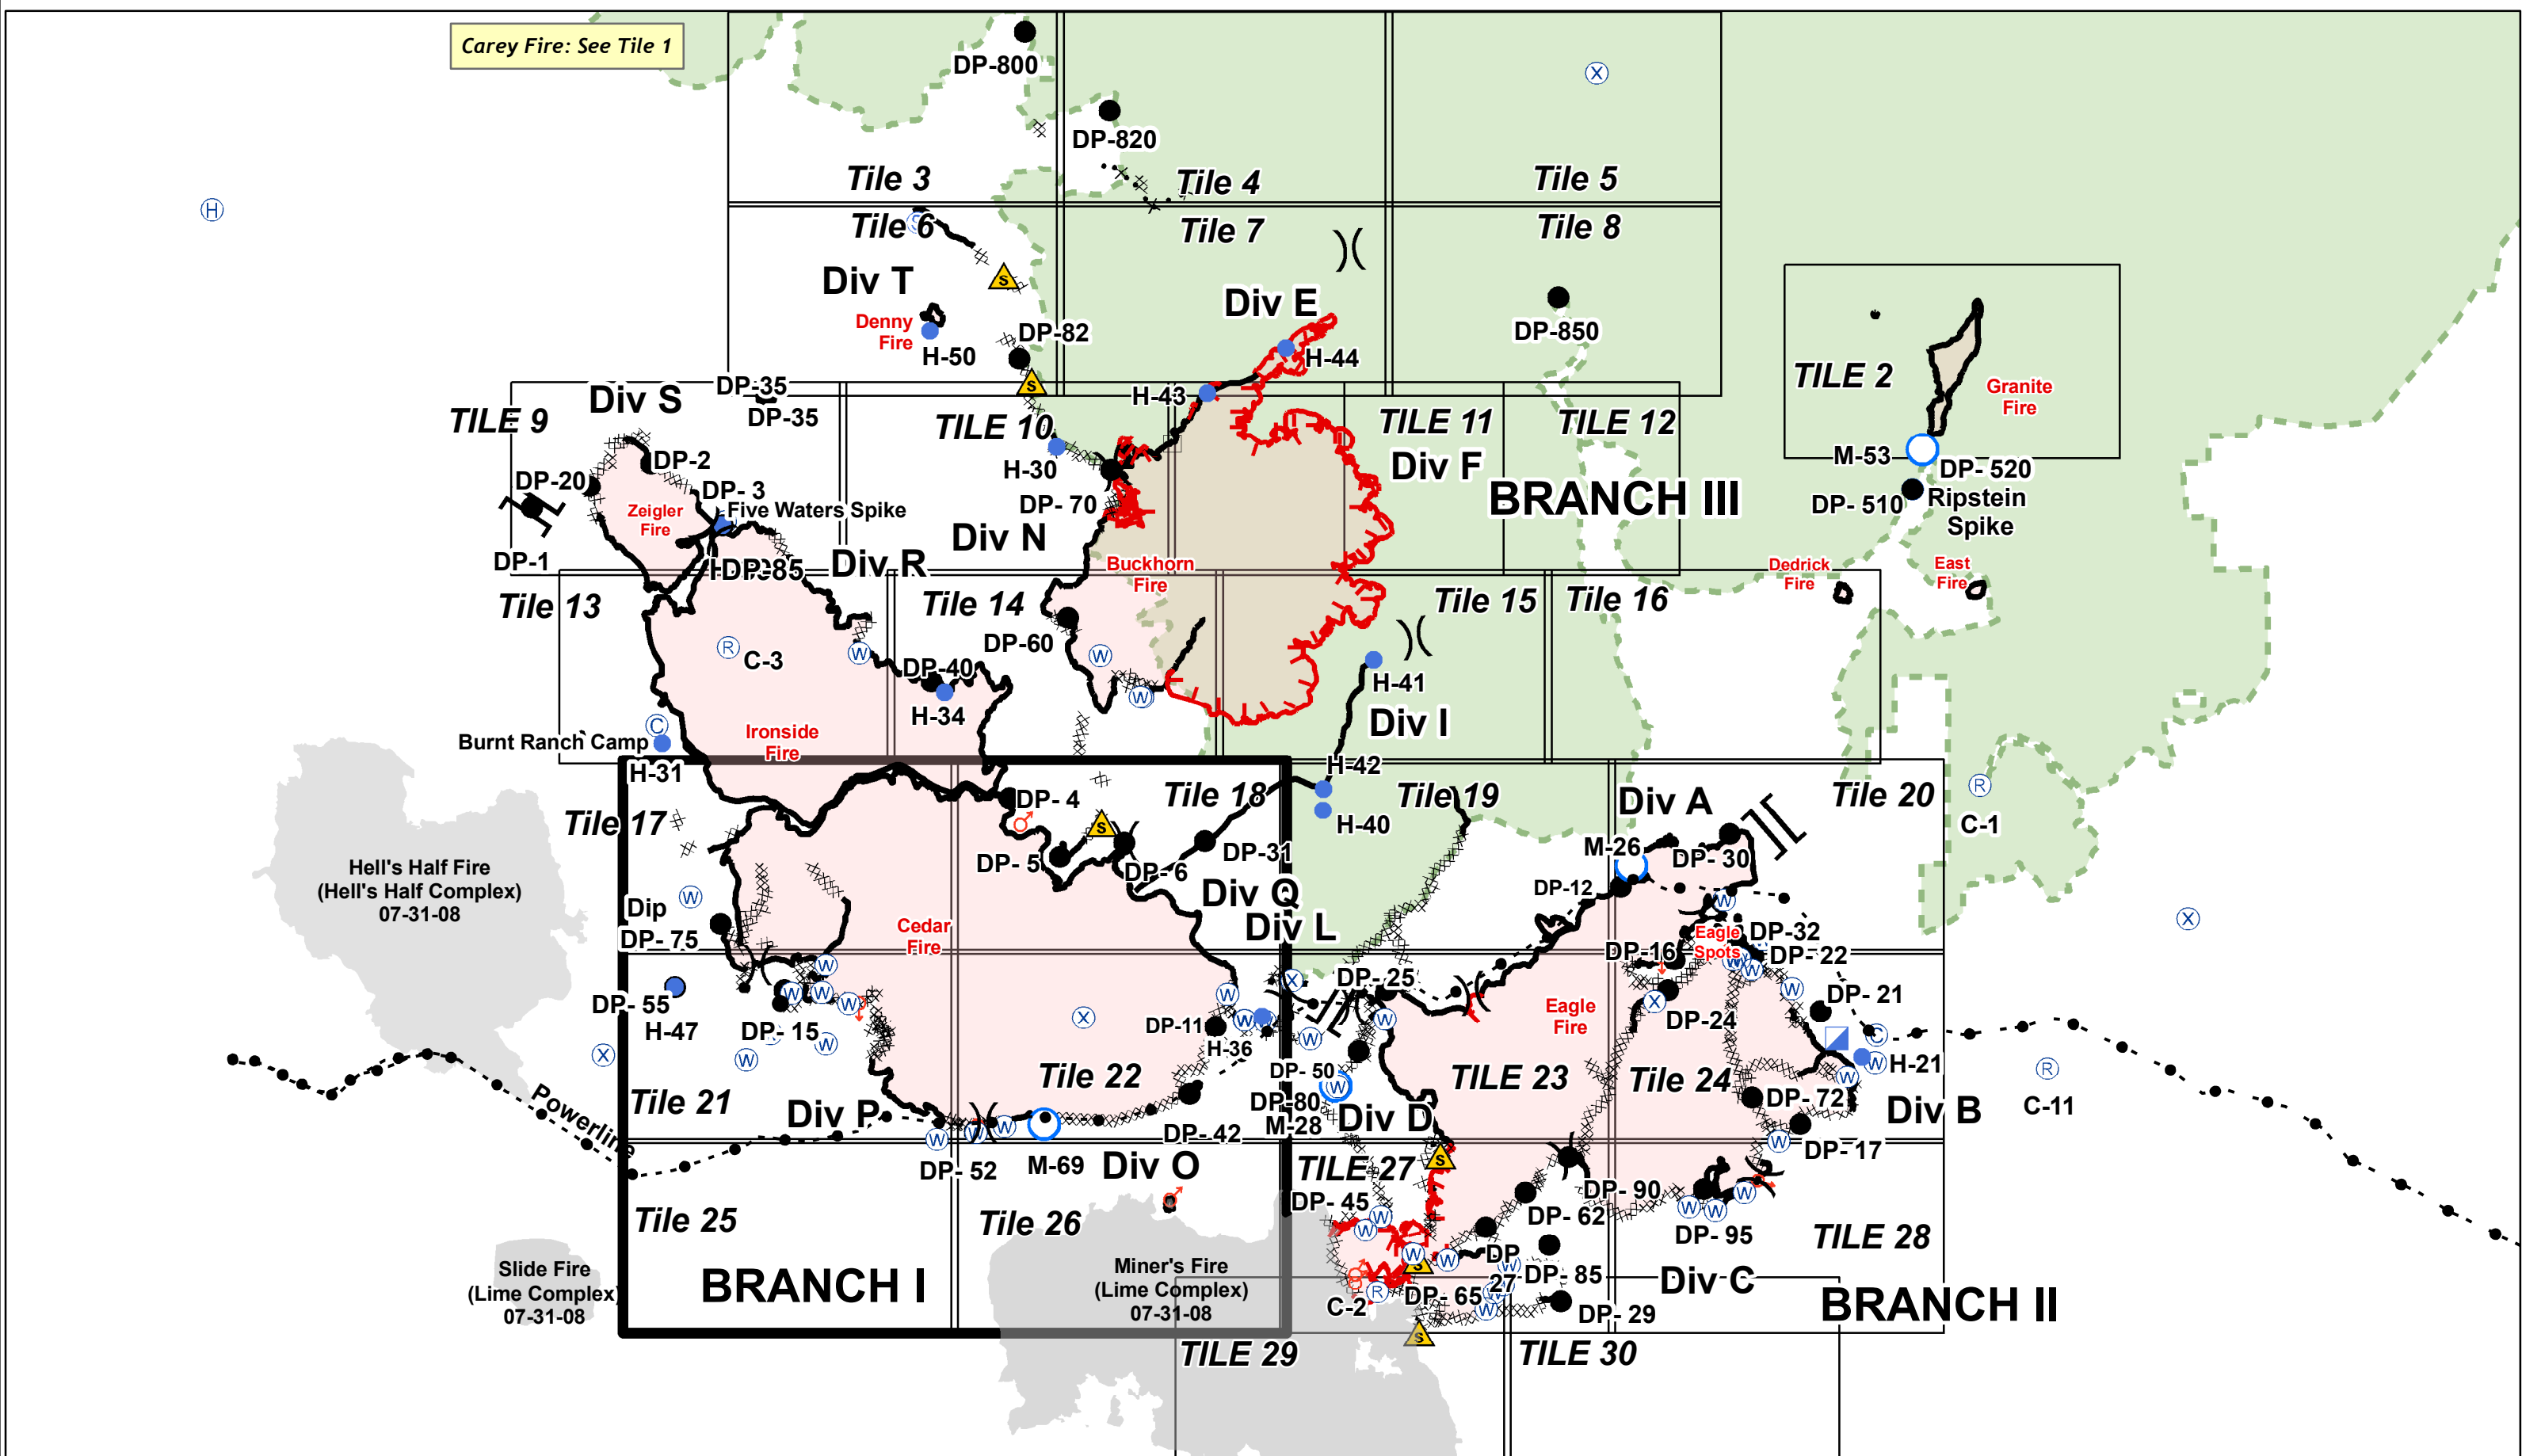

Carey Fire: See Tile 1

- Drop Point
- Ⓜ Water Source
- ICP
- Ⓒ Camp
- ⊕ MediVac Site
- Helispot
- Ⓡ Repeater
- ⓧ Mobile Weather Unit

- Uncontrolled Fire Edge
- XXXXXX Dozer Line
- Completed Line
- Major Highways

IRON COMPLEX
 84,359 Acres
 August 4, 2008 Day Shift
 NAD 83 Datum

- IAP Tile Index
- ▤ Wilderness; Alps Complex

Cedar
IAP Map Package Index
 Cedar Fire: 25372 Ac

0 1 2 3 4 5 Miles

NorCal Interagency Incident Management Team
 M. Rossi