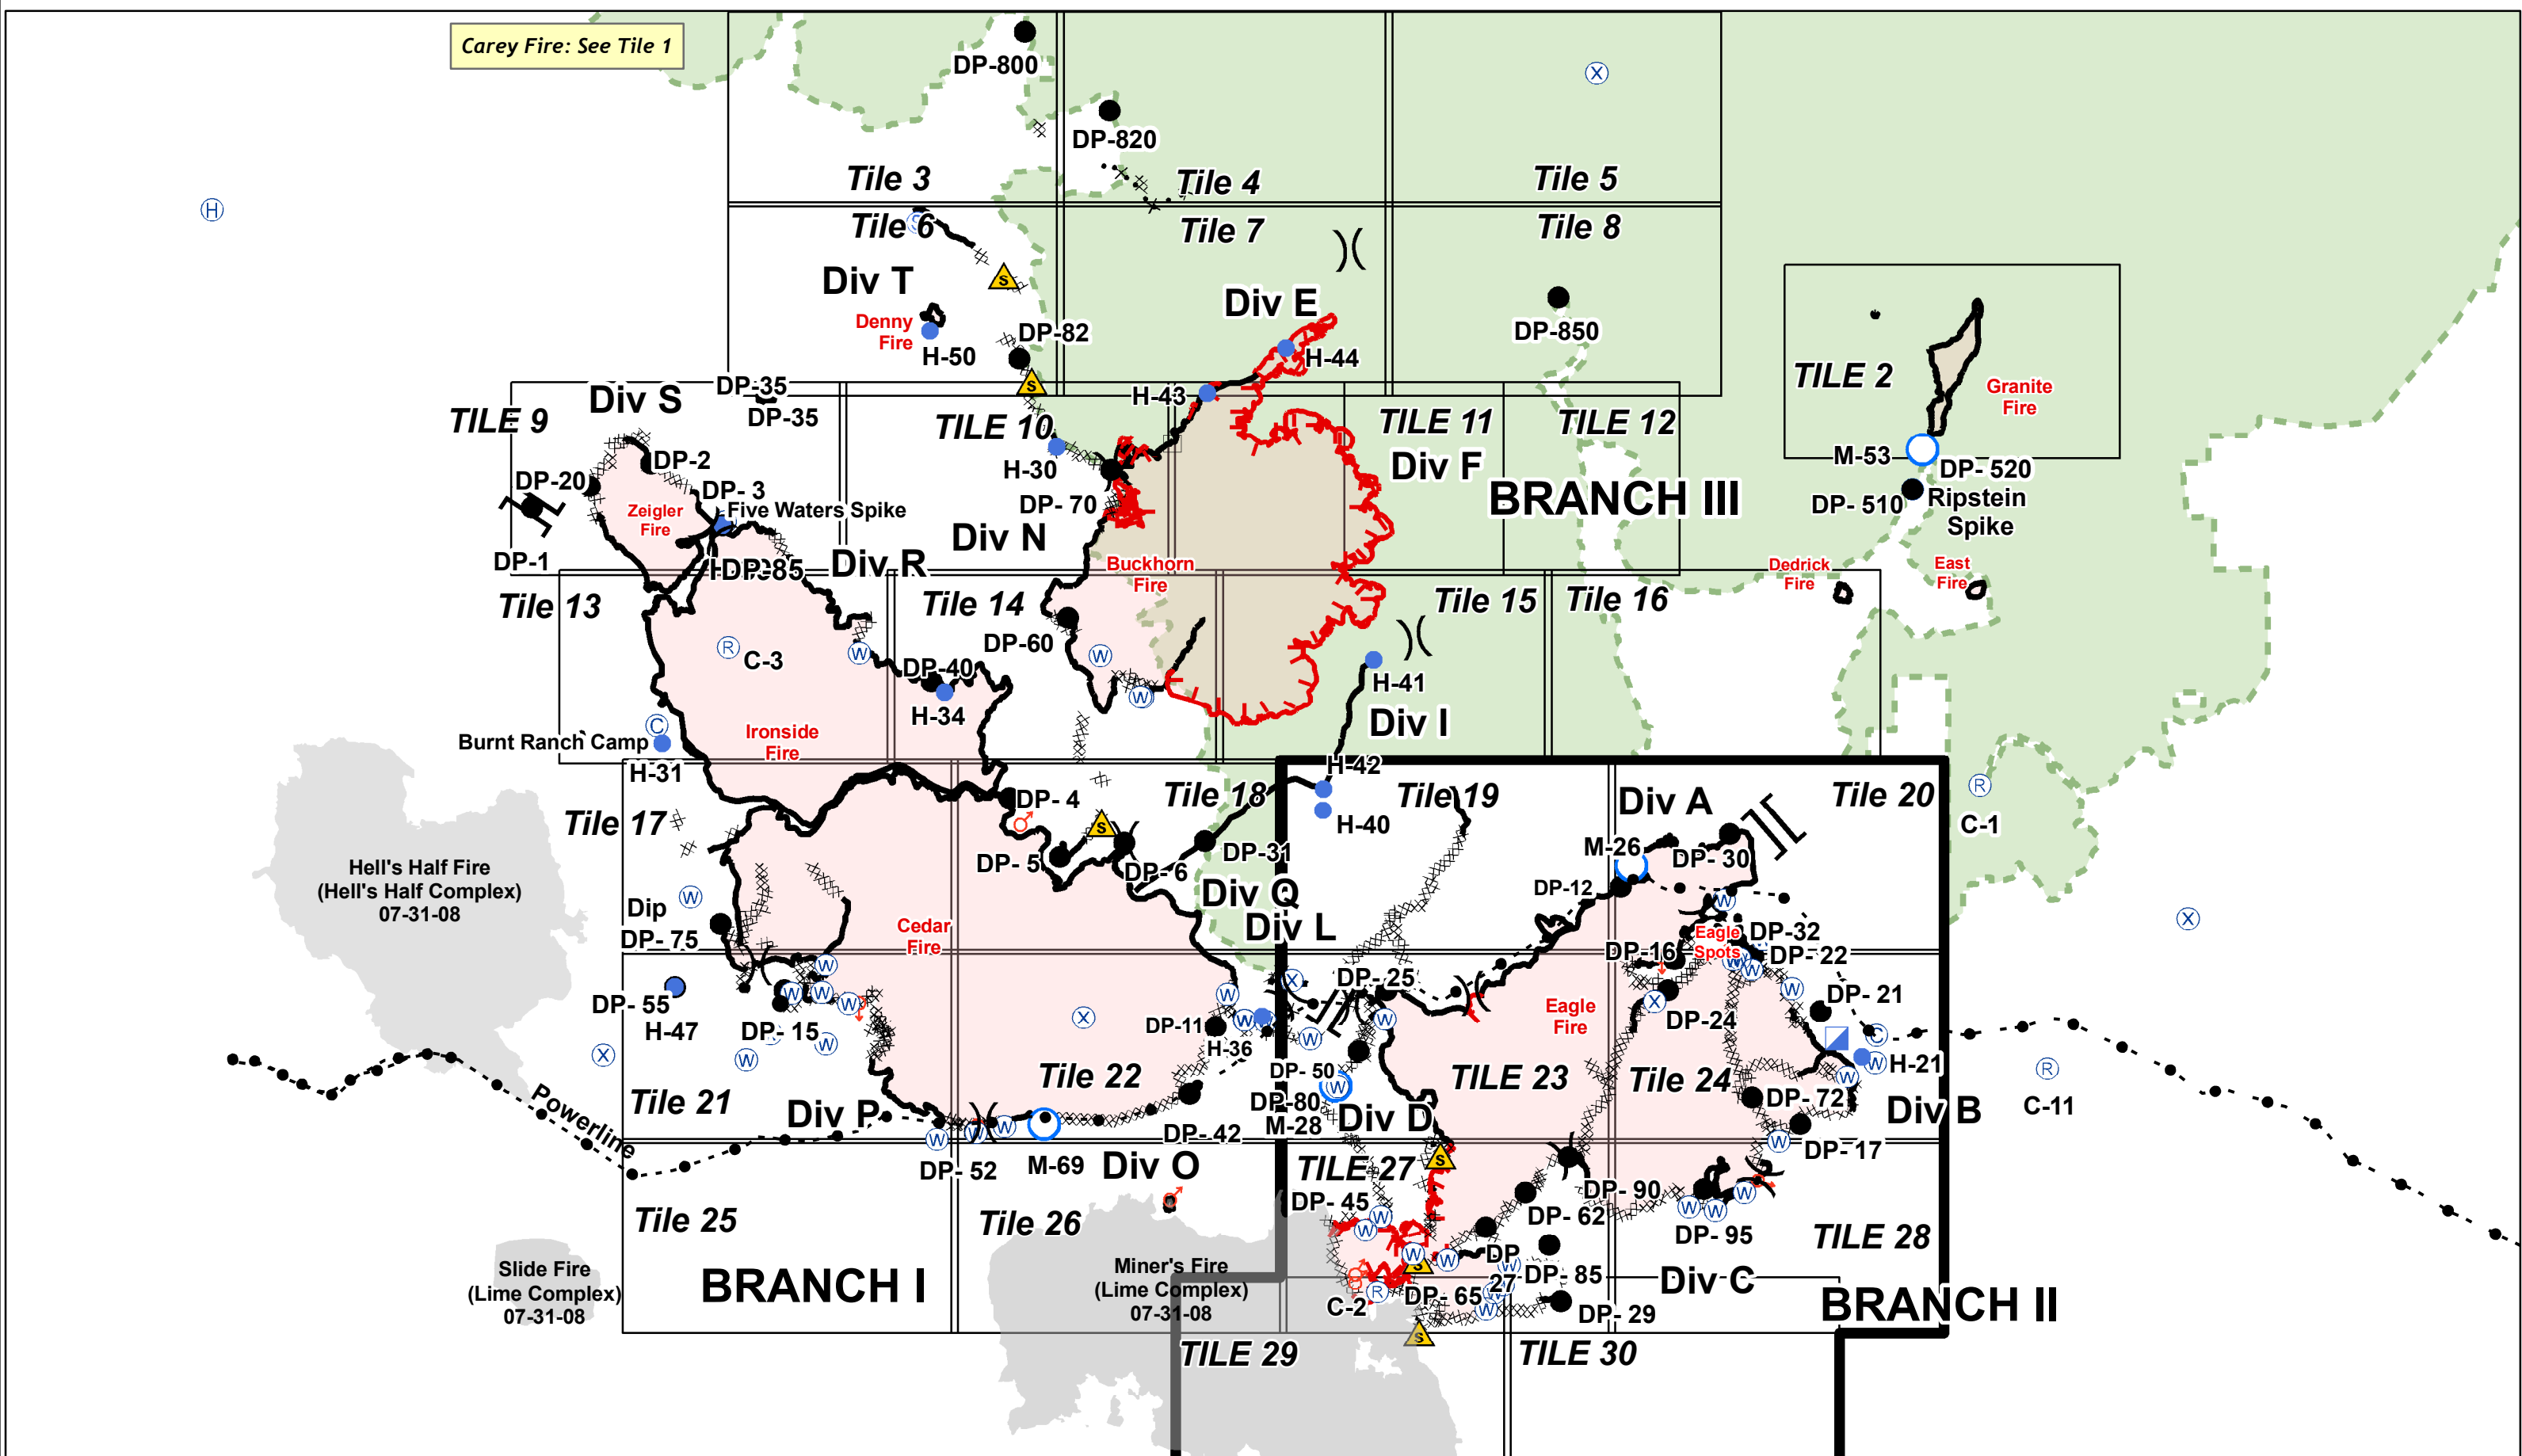

Carey Fire: See Tile 1

- Drop Point
- Ⓜ Water Source
- ▣ ICP
- Ⓢ Camp
- ⊕ MediVac Site
- Helispot
- Ⓡ Repeater
- Ⓧ Mobile Weather Unit

- ▬ Uncontrolled Fire Edge
- ⓧⓧⓧⓧⓧ Dozer Line
- ▬ Completed Line
- ▬ Major Highways

IRON COMPLEX
84,359 Acres
 August 4, 2008 Day Shift
 NAD 83 Datum

- ▭ IAP Tile Index
- ▬ Wilderness; Alps Complex

Eagle
IAP Map Package Index
 Eagle Fire: 24775 Ac

0 1 2 3 4 5 Miles

↑ N

M. Rossi