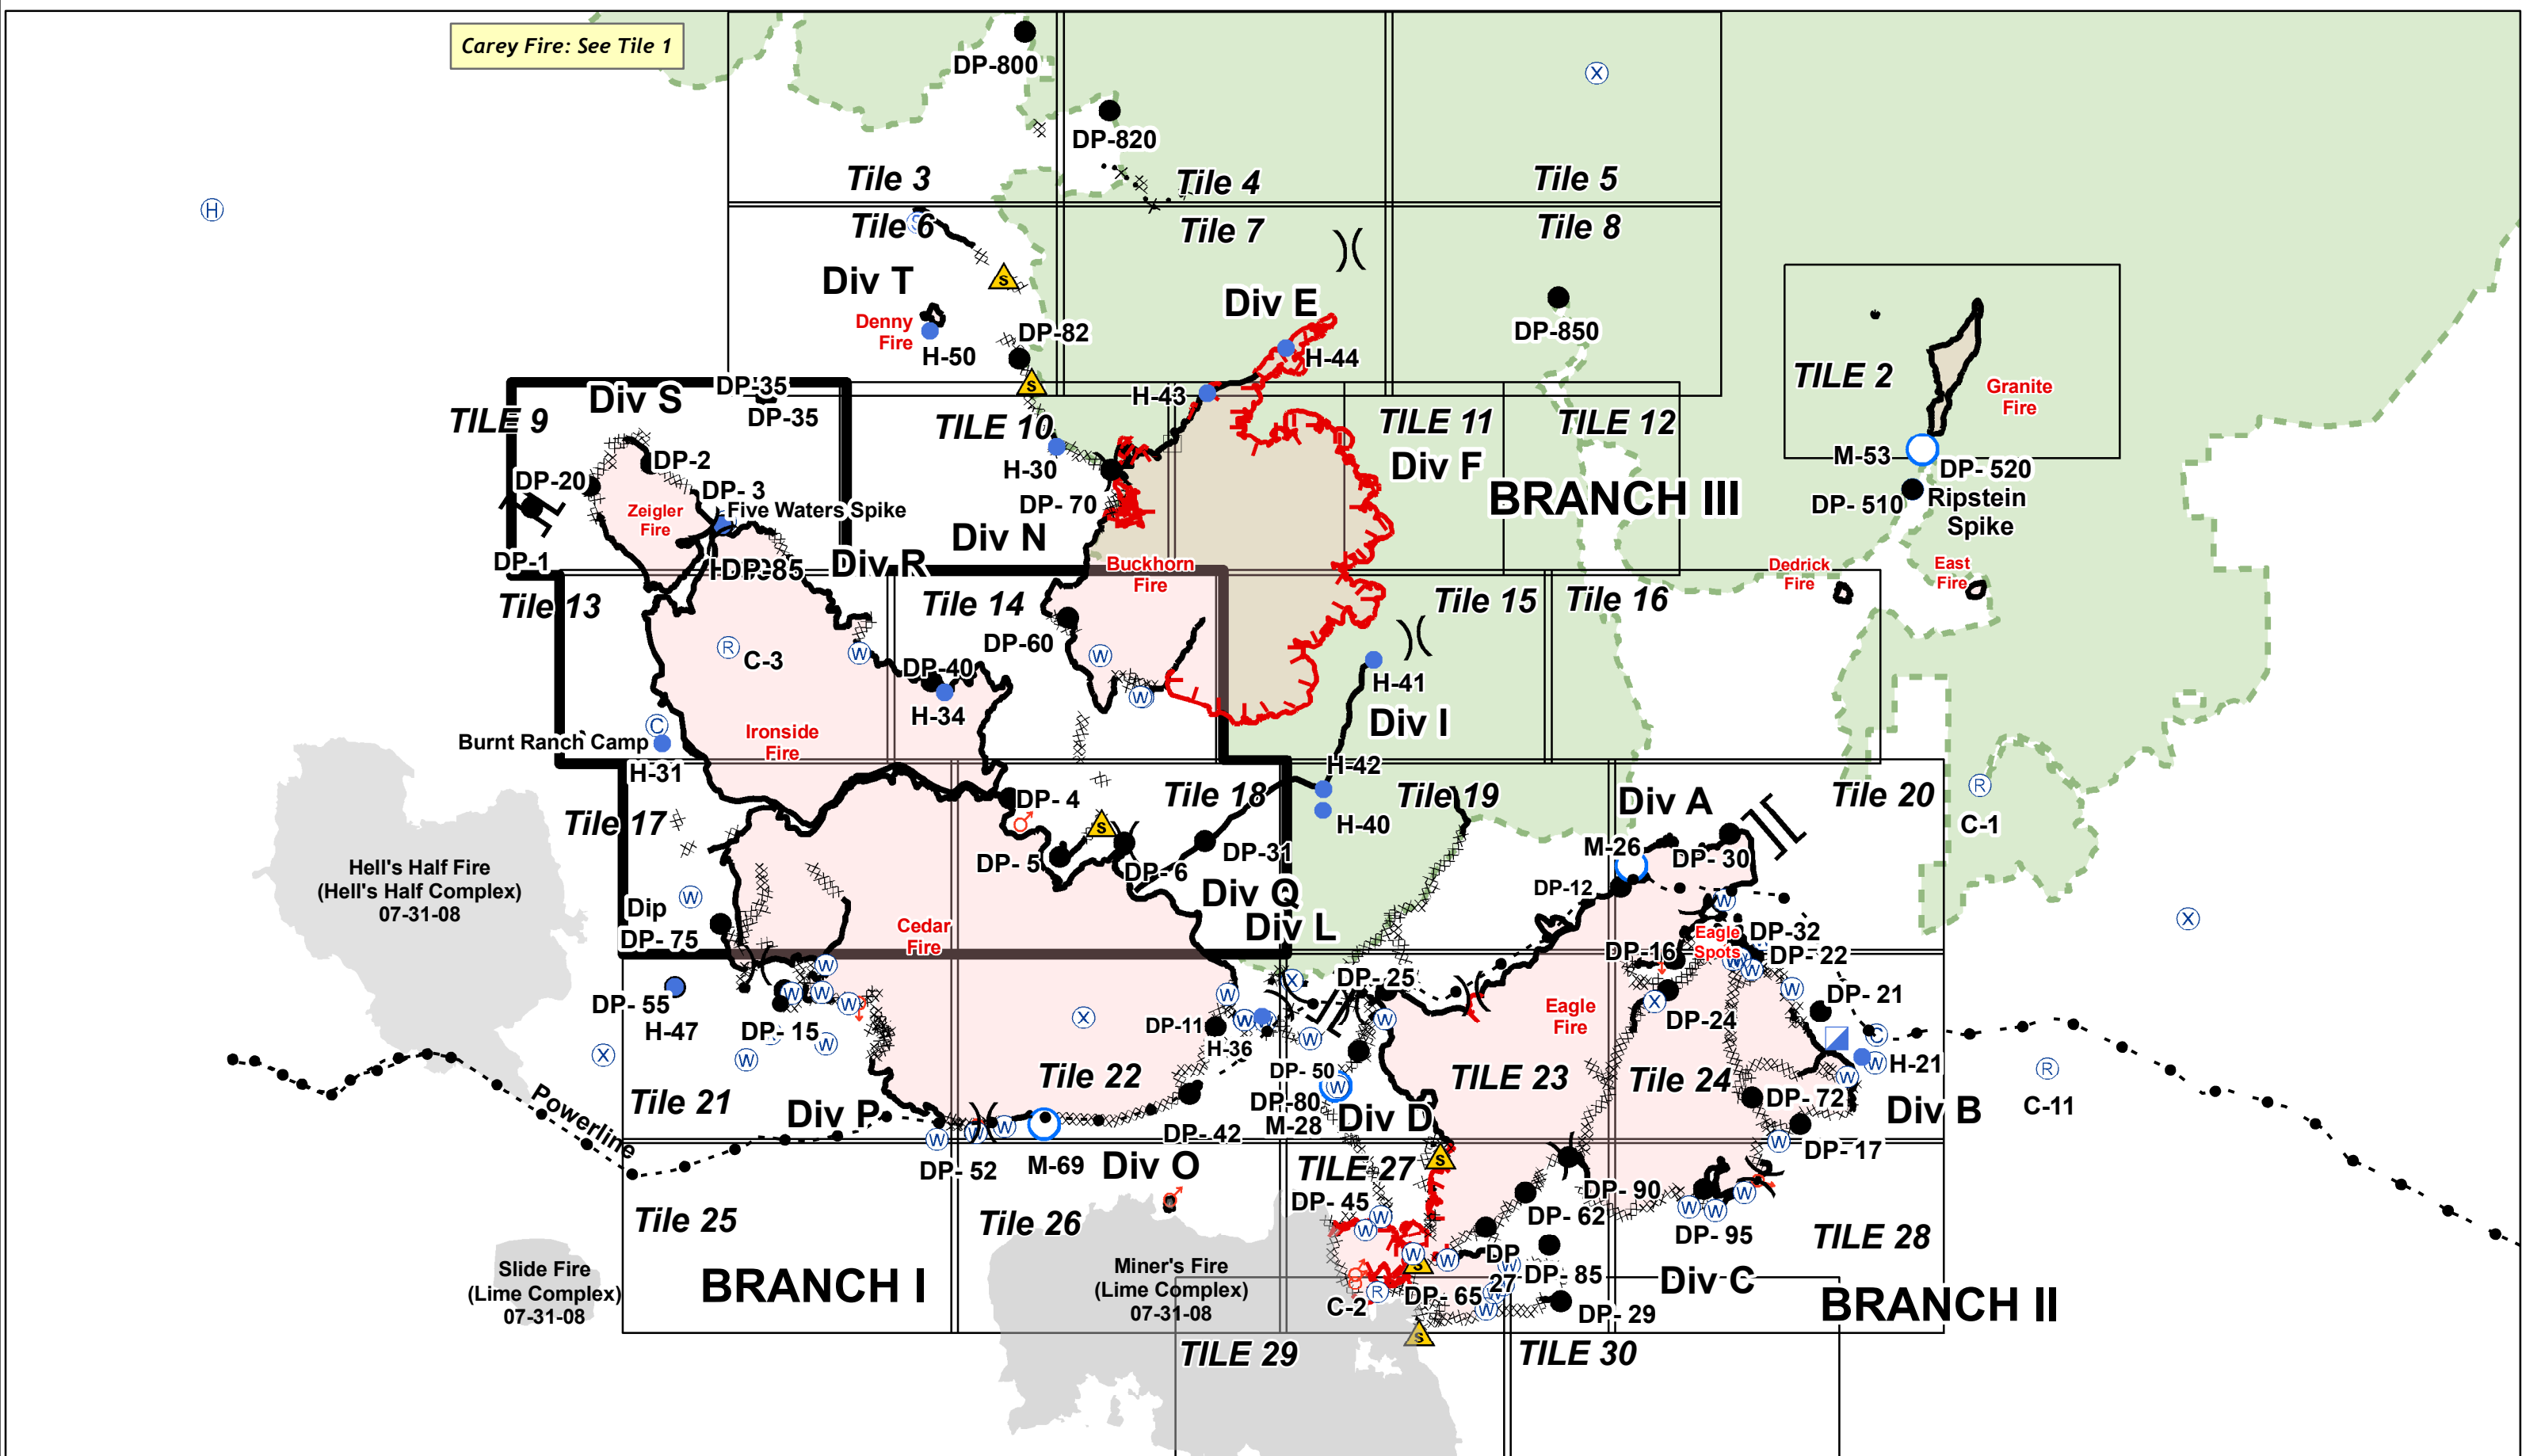

Carey Fire: See Tile 1

- Drop Point
- Ⓜ Water Source
- ICP
- Ⓢ Camp
- ⊕ MediVac Site
- Helispot
- Ⓡ Repeater
- ⓧ Mobile Weather Unit
- ▬ Uncontrolled Fire Edge
- XXXXXX Dozer Line
- ▬ Completed Line
- ▬ Major Highways

**IRON COMPLEX**  
**84,359 Acres**  
 August 4, 2008 Day Shift  
 NAD 83 Datum

- ▭ IAP Tile Index
- ▭ Wilderness; Alps Complex

**Ironside-Zeigler**  
**IAP Map Package Index**  
 Ironside-Zeigler Fire: 15171 Ac

0 1 2 3 4 5 Miles

M. Rossi