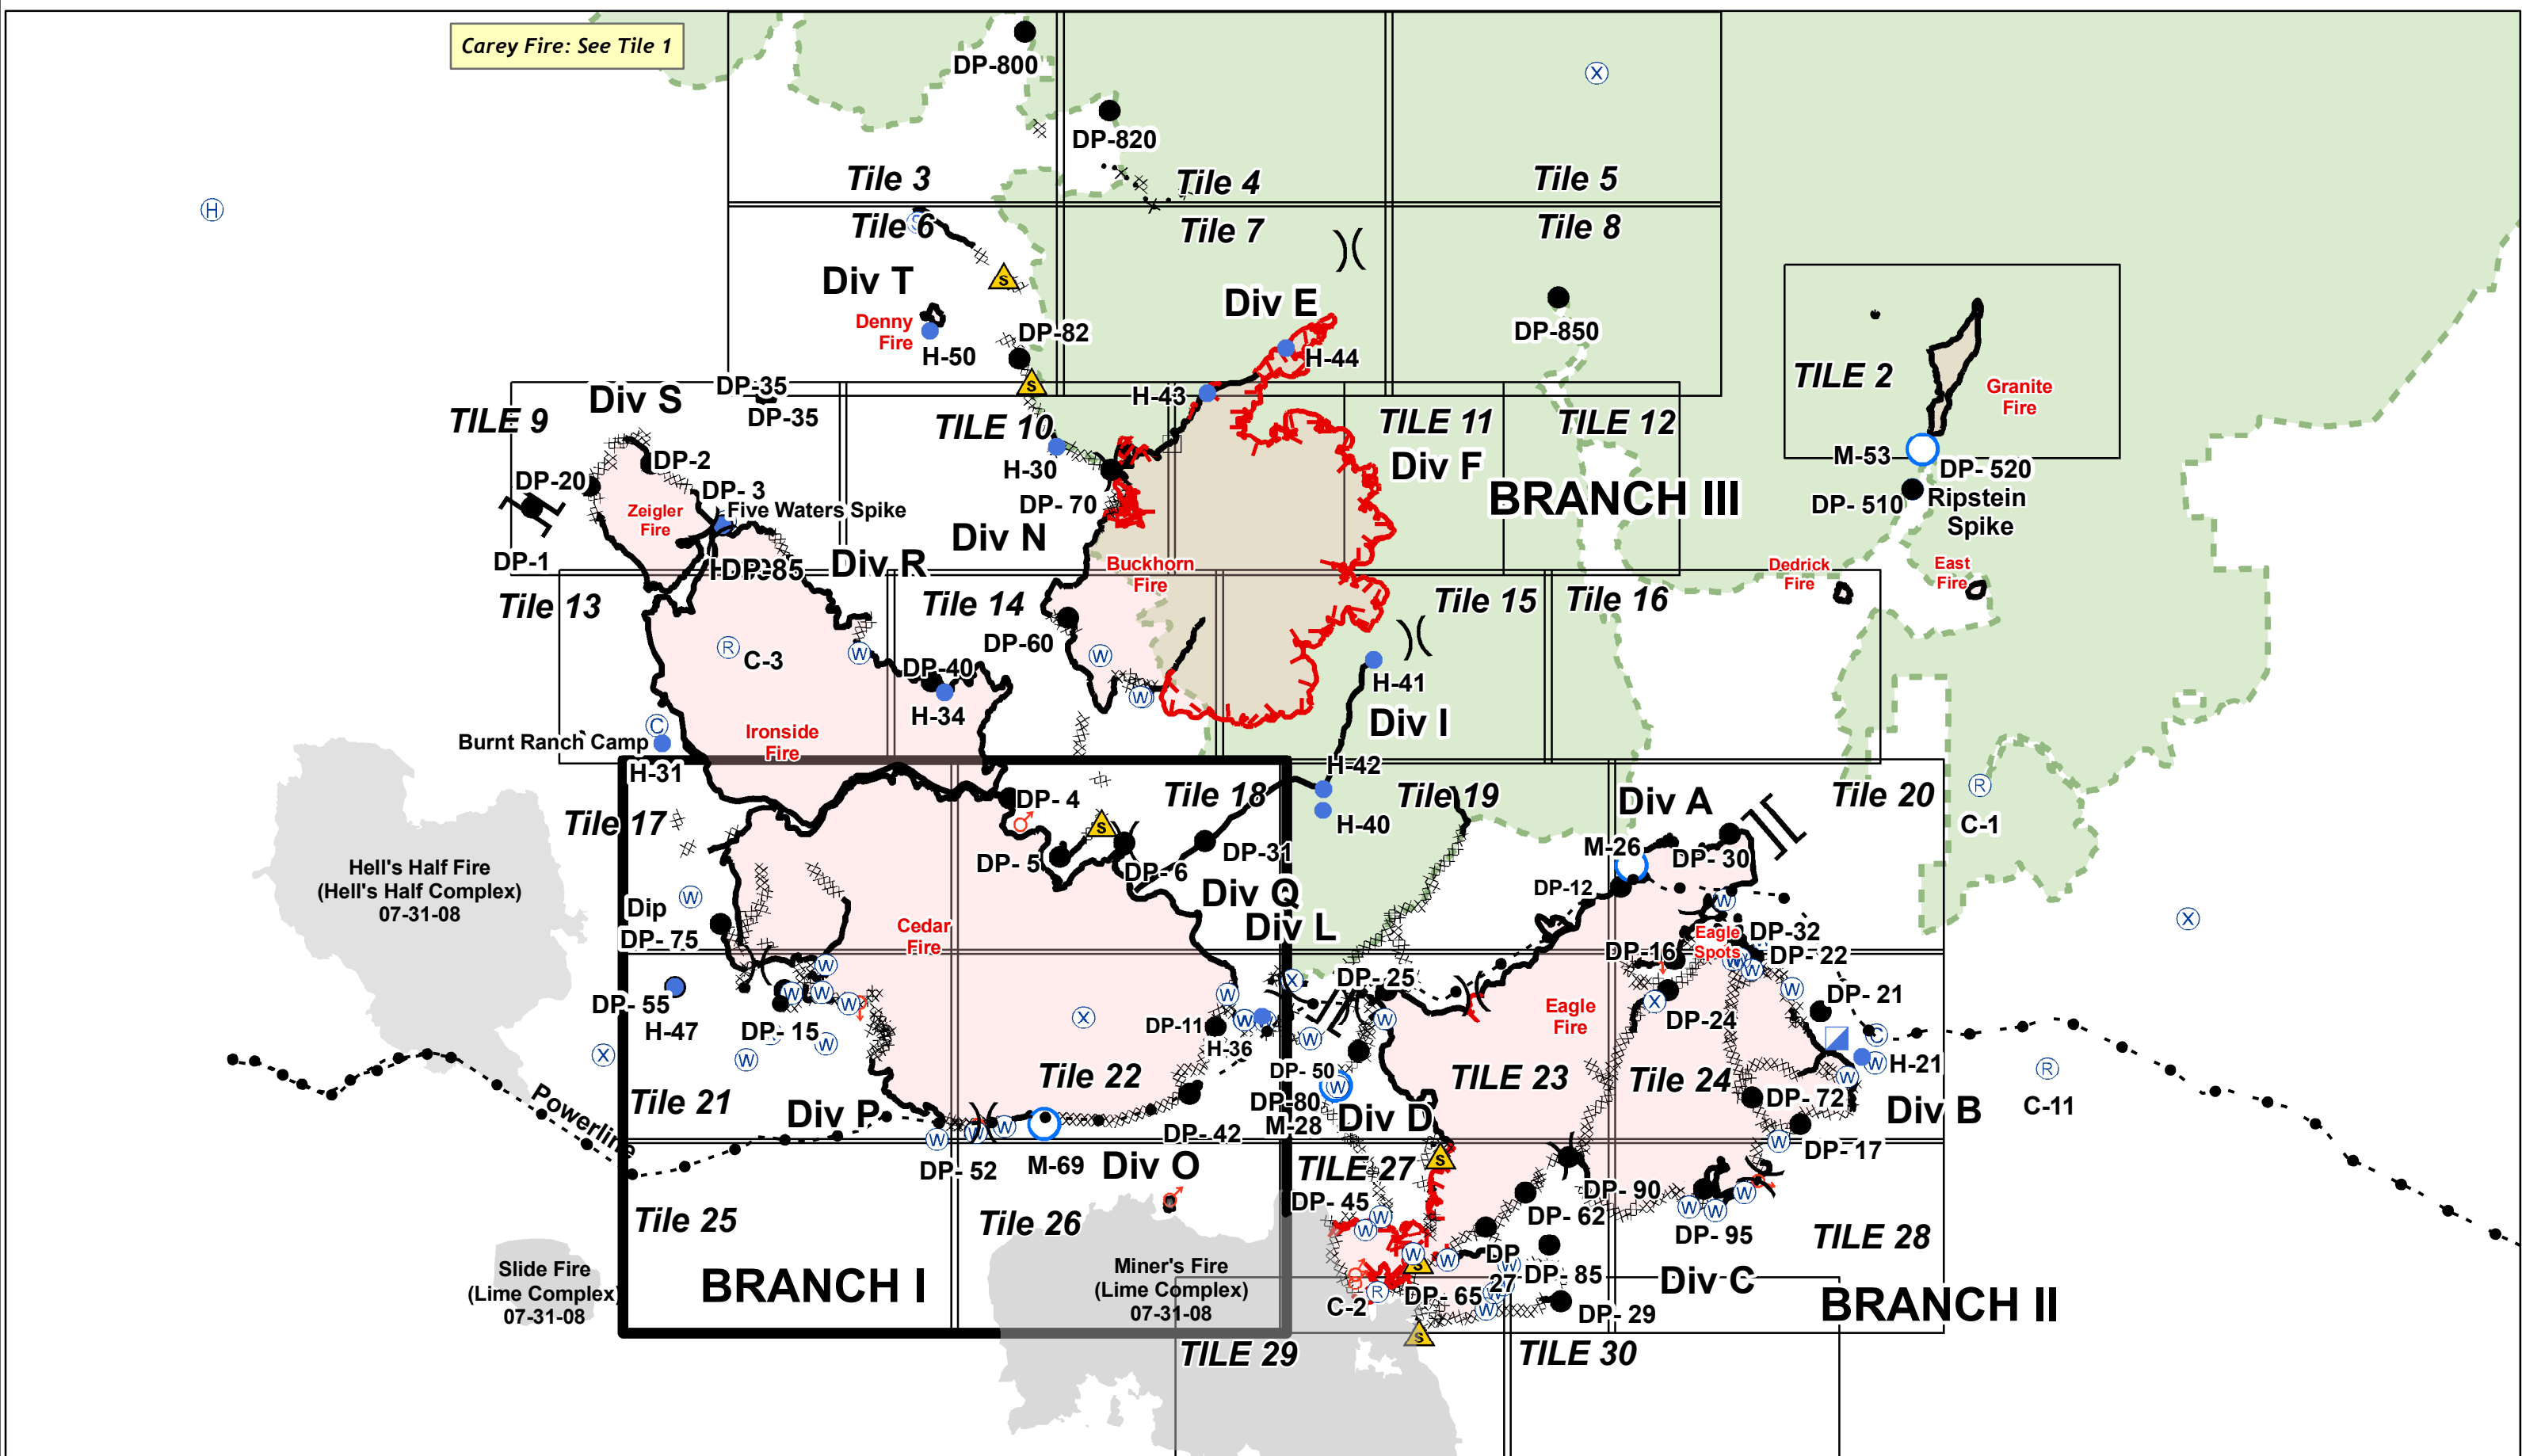

Carey Fire: See Tile 1

- Drop Point
- Ⓜ Water Source
- ICP
- Ⓢ Camp
- ⊕ MediVac Site
- Helispot
- Ⓡ Repeater
- ⓧ Mobile Weather Unit

- ▬ Uncontrolled Fire Edge
- XXXXXX Dozer Line
- Completed Line
- Major Highways

IRON COMPLEX
84,788 Acres
 August 5, 2008 Day Shift
 NAD 83 Datum

- ▭ IAP Tile Index
- ▬ Wilderness; Alps Complex

Cedar
IAP Map Package Index
 Cedar Fire: 25372 Ac

0 1 2 3 4 5 Miles

NorCal Interagency Incident Management Team
 M. Rossi