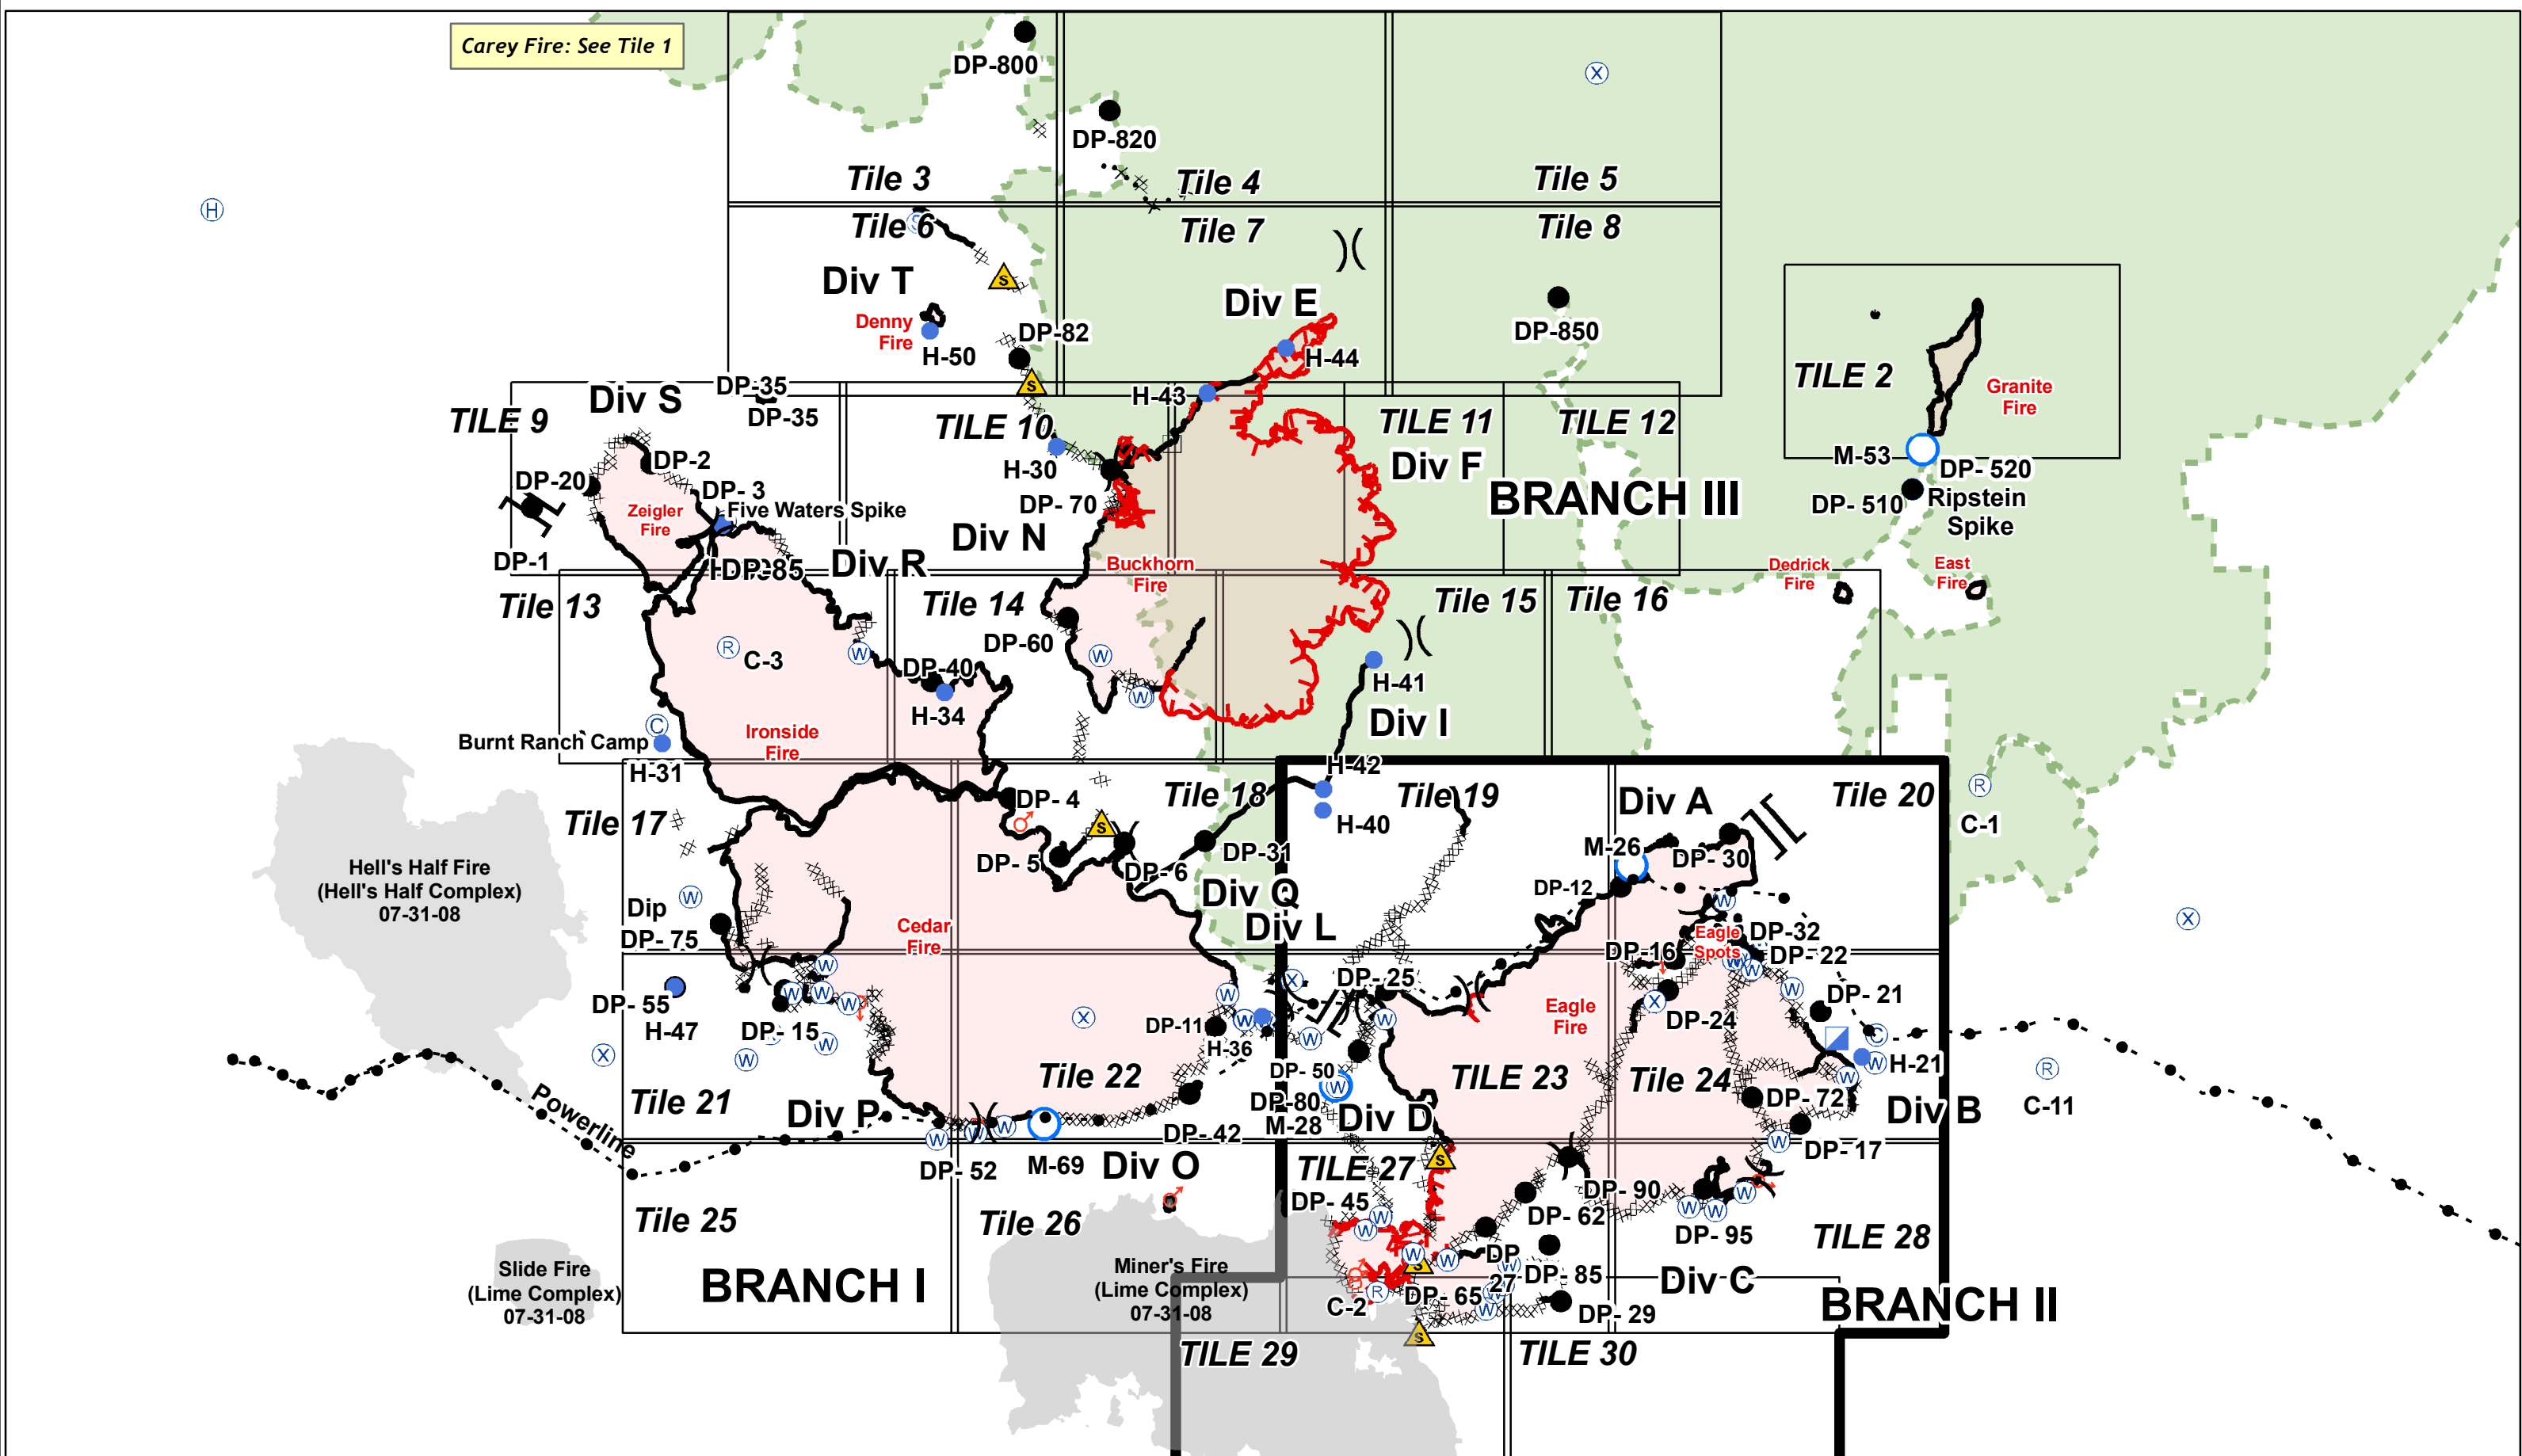

Carey Fire: See Tile 1

- Drop Point
- Ⓜ Water Source
- ▣ ICP
- Ⓢ Camp
- ⊕ MediVac Site
- Helispot
- Ⓡ Repeater
- ⓧ Mobile Weather Unit
- ▬ Uncontrolled Fire Edge
- ⓧ Dozer Line
- ▬ Completed Line
- ▬ Major Highways

**IRON COMPLEX**  
**84,788 Acres**  
 August 5, 2008 Day Shift  
 NAD 83 Datum

- ▭ IAP Tile Index
- ▬ Wilderness; Alps Complex

**Eagle**  
**IAP Map Package Index**  
 Eagle Fire: 24800 Ac

0 1 2 3 4 5 Miles

↑  
N

NorCal Interagency Incident Management Team  
M. Rossi