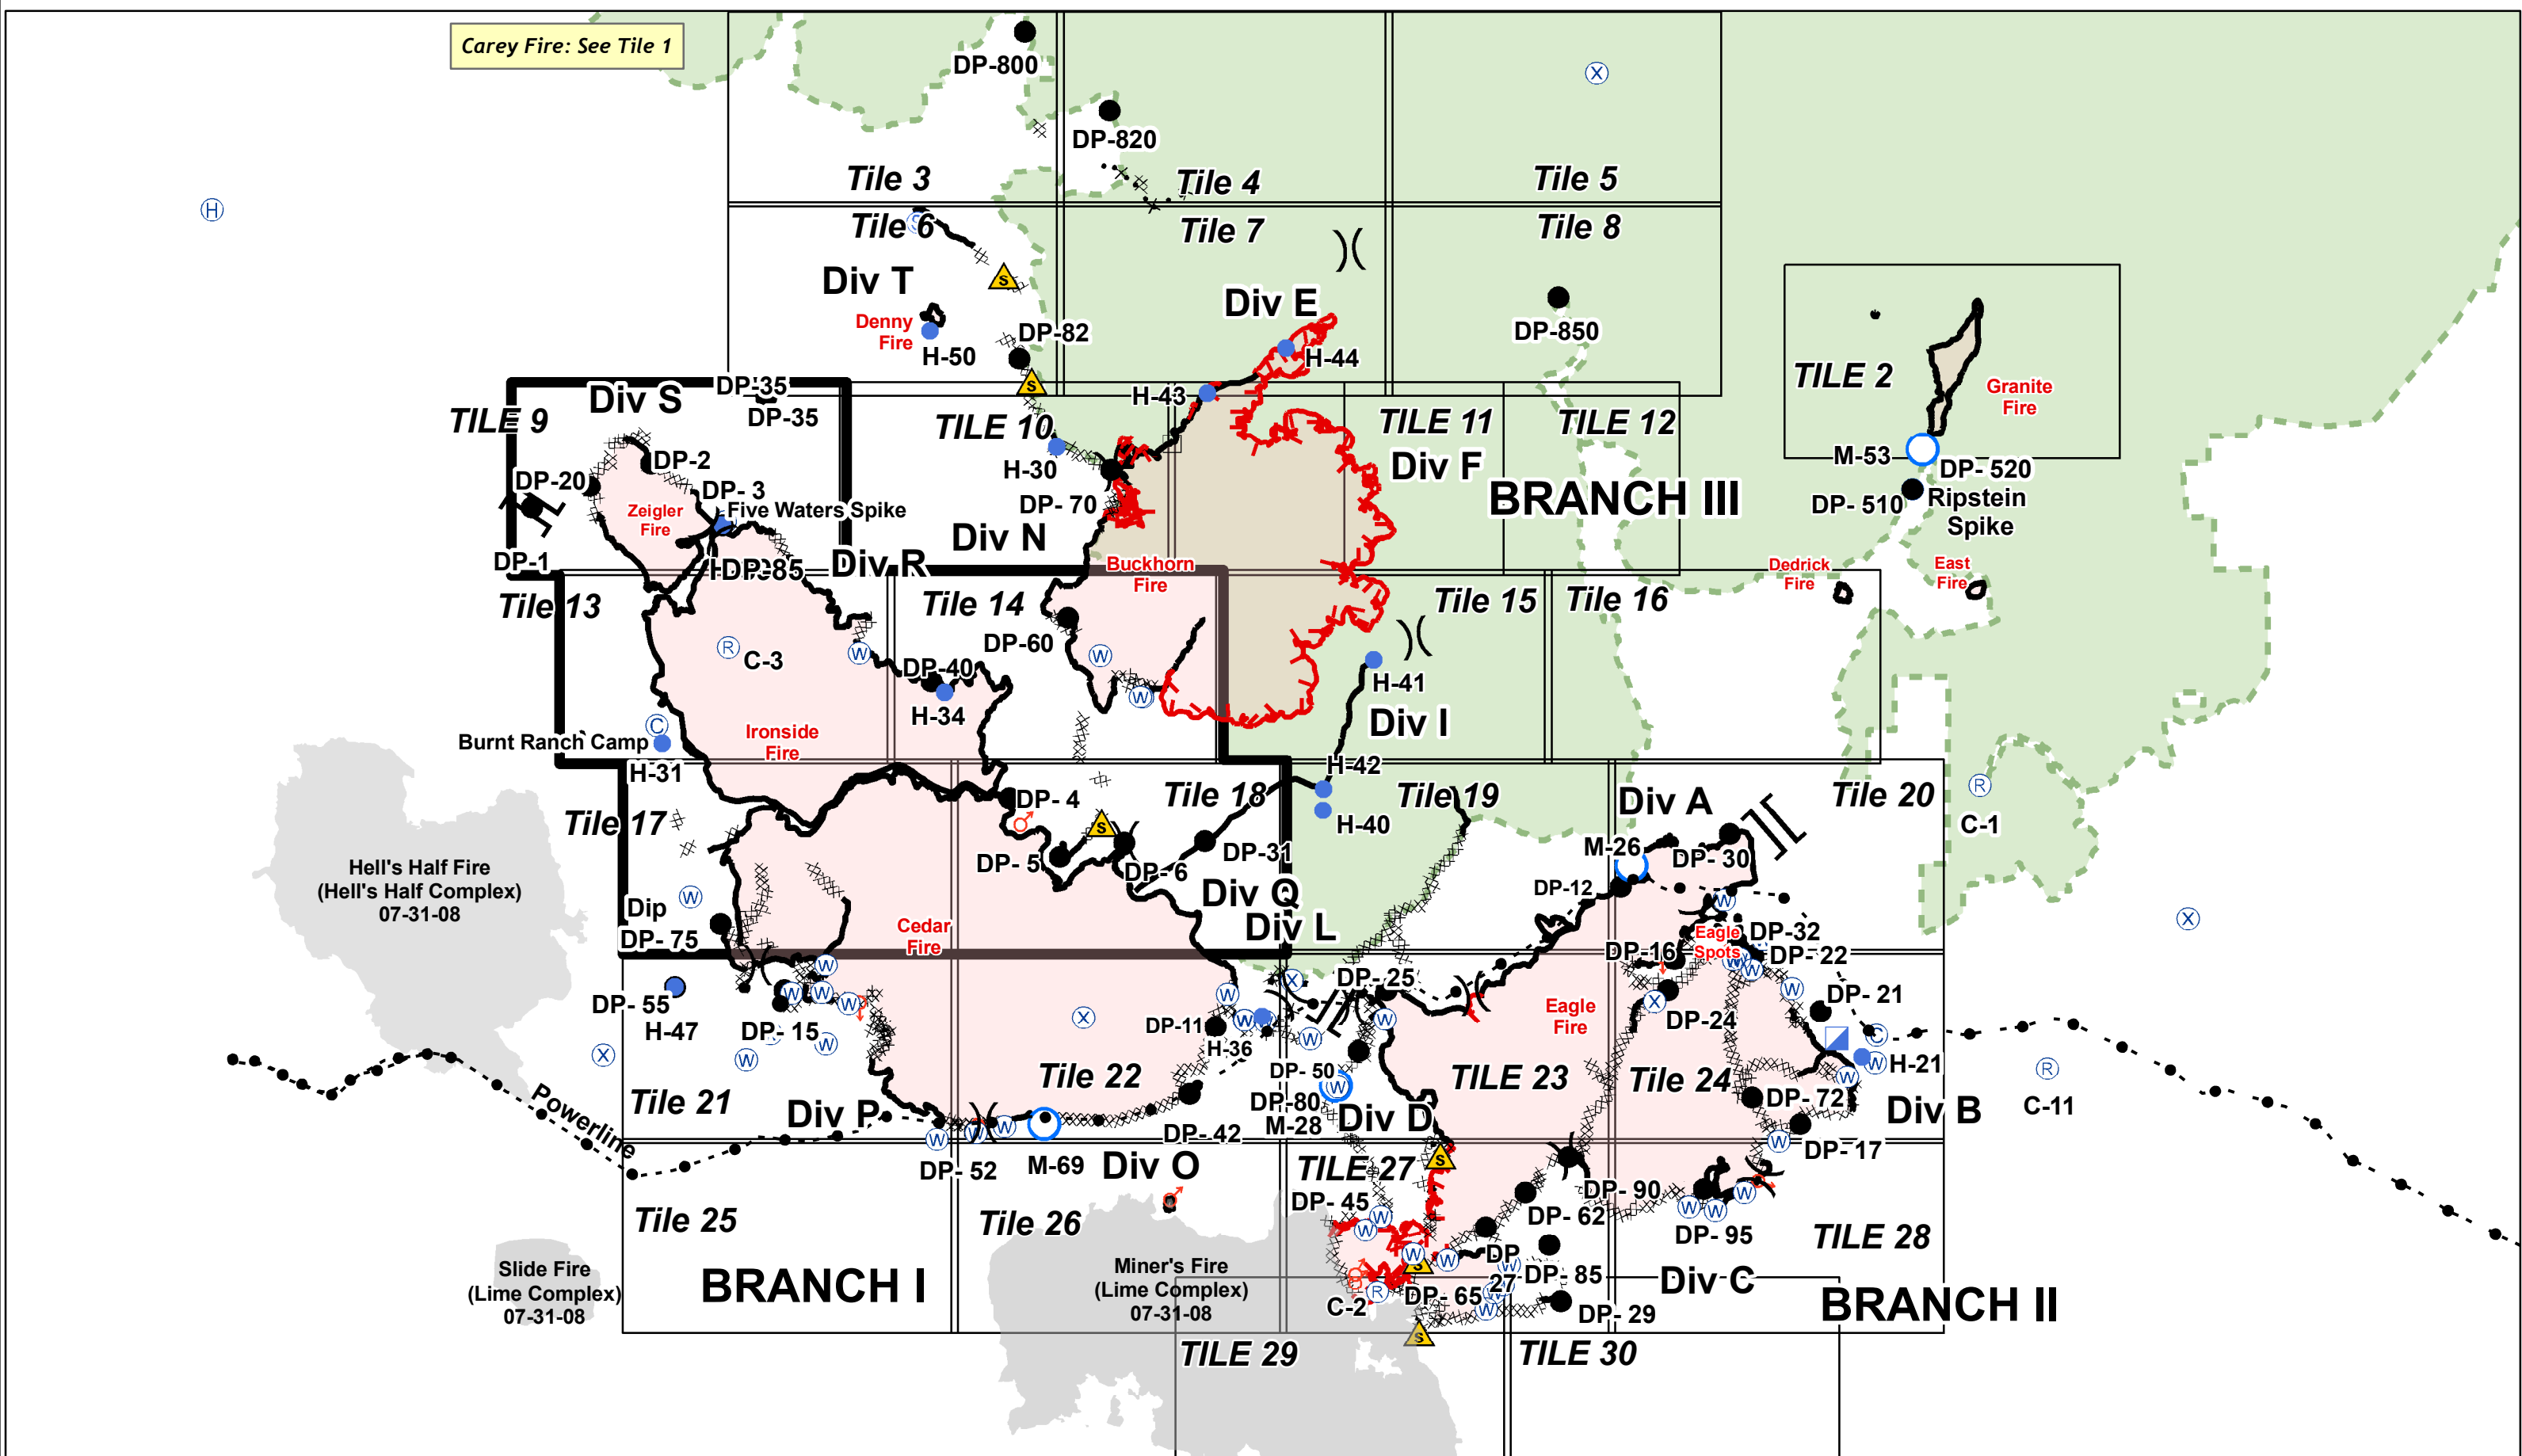

Carey Fire: See Tile 1

- Drop Point
- Ⓜ Water Source
- ▣ ICP
- Ⓢ Camp
- ⊕ MediVac Site
- Helispot
- Ⓡ Repeater
- ⓧ Mobile Weather Unit
- ▬ Uncontrolled Fire Edge
- ⓧⓧⓧⓧⓧ Dozer Line
- ▬ Completed Line
- ▬ Major Highways

IRON COMPLEX
84,788 Acres
 August 5, 2008 Day Shift
 NAD 83 Datum

- ▭ IAP Tile Index
- ▬ Wilderness; Alps Complex

Ironside-Zeigler
IAP Map Package Index
 Ironside-Zeigler Fire: 15171 Ac

0 1 2 3 4 5 Miles

↑
N

NorCal Interagency Incident Management Team
M. Rossi