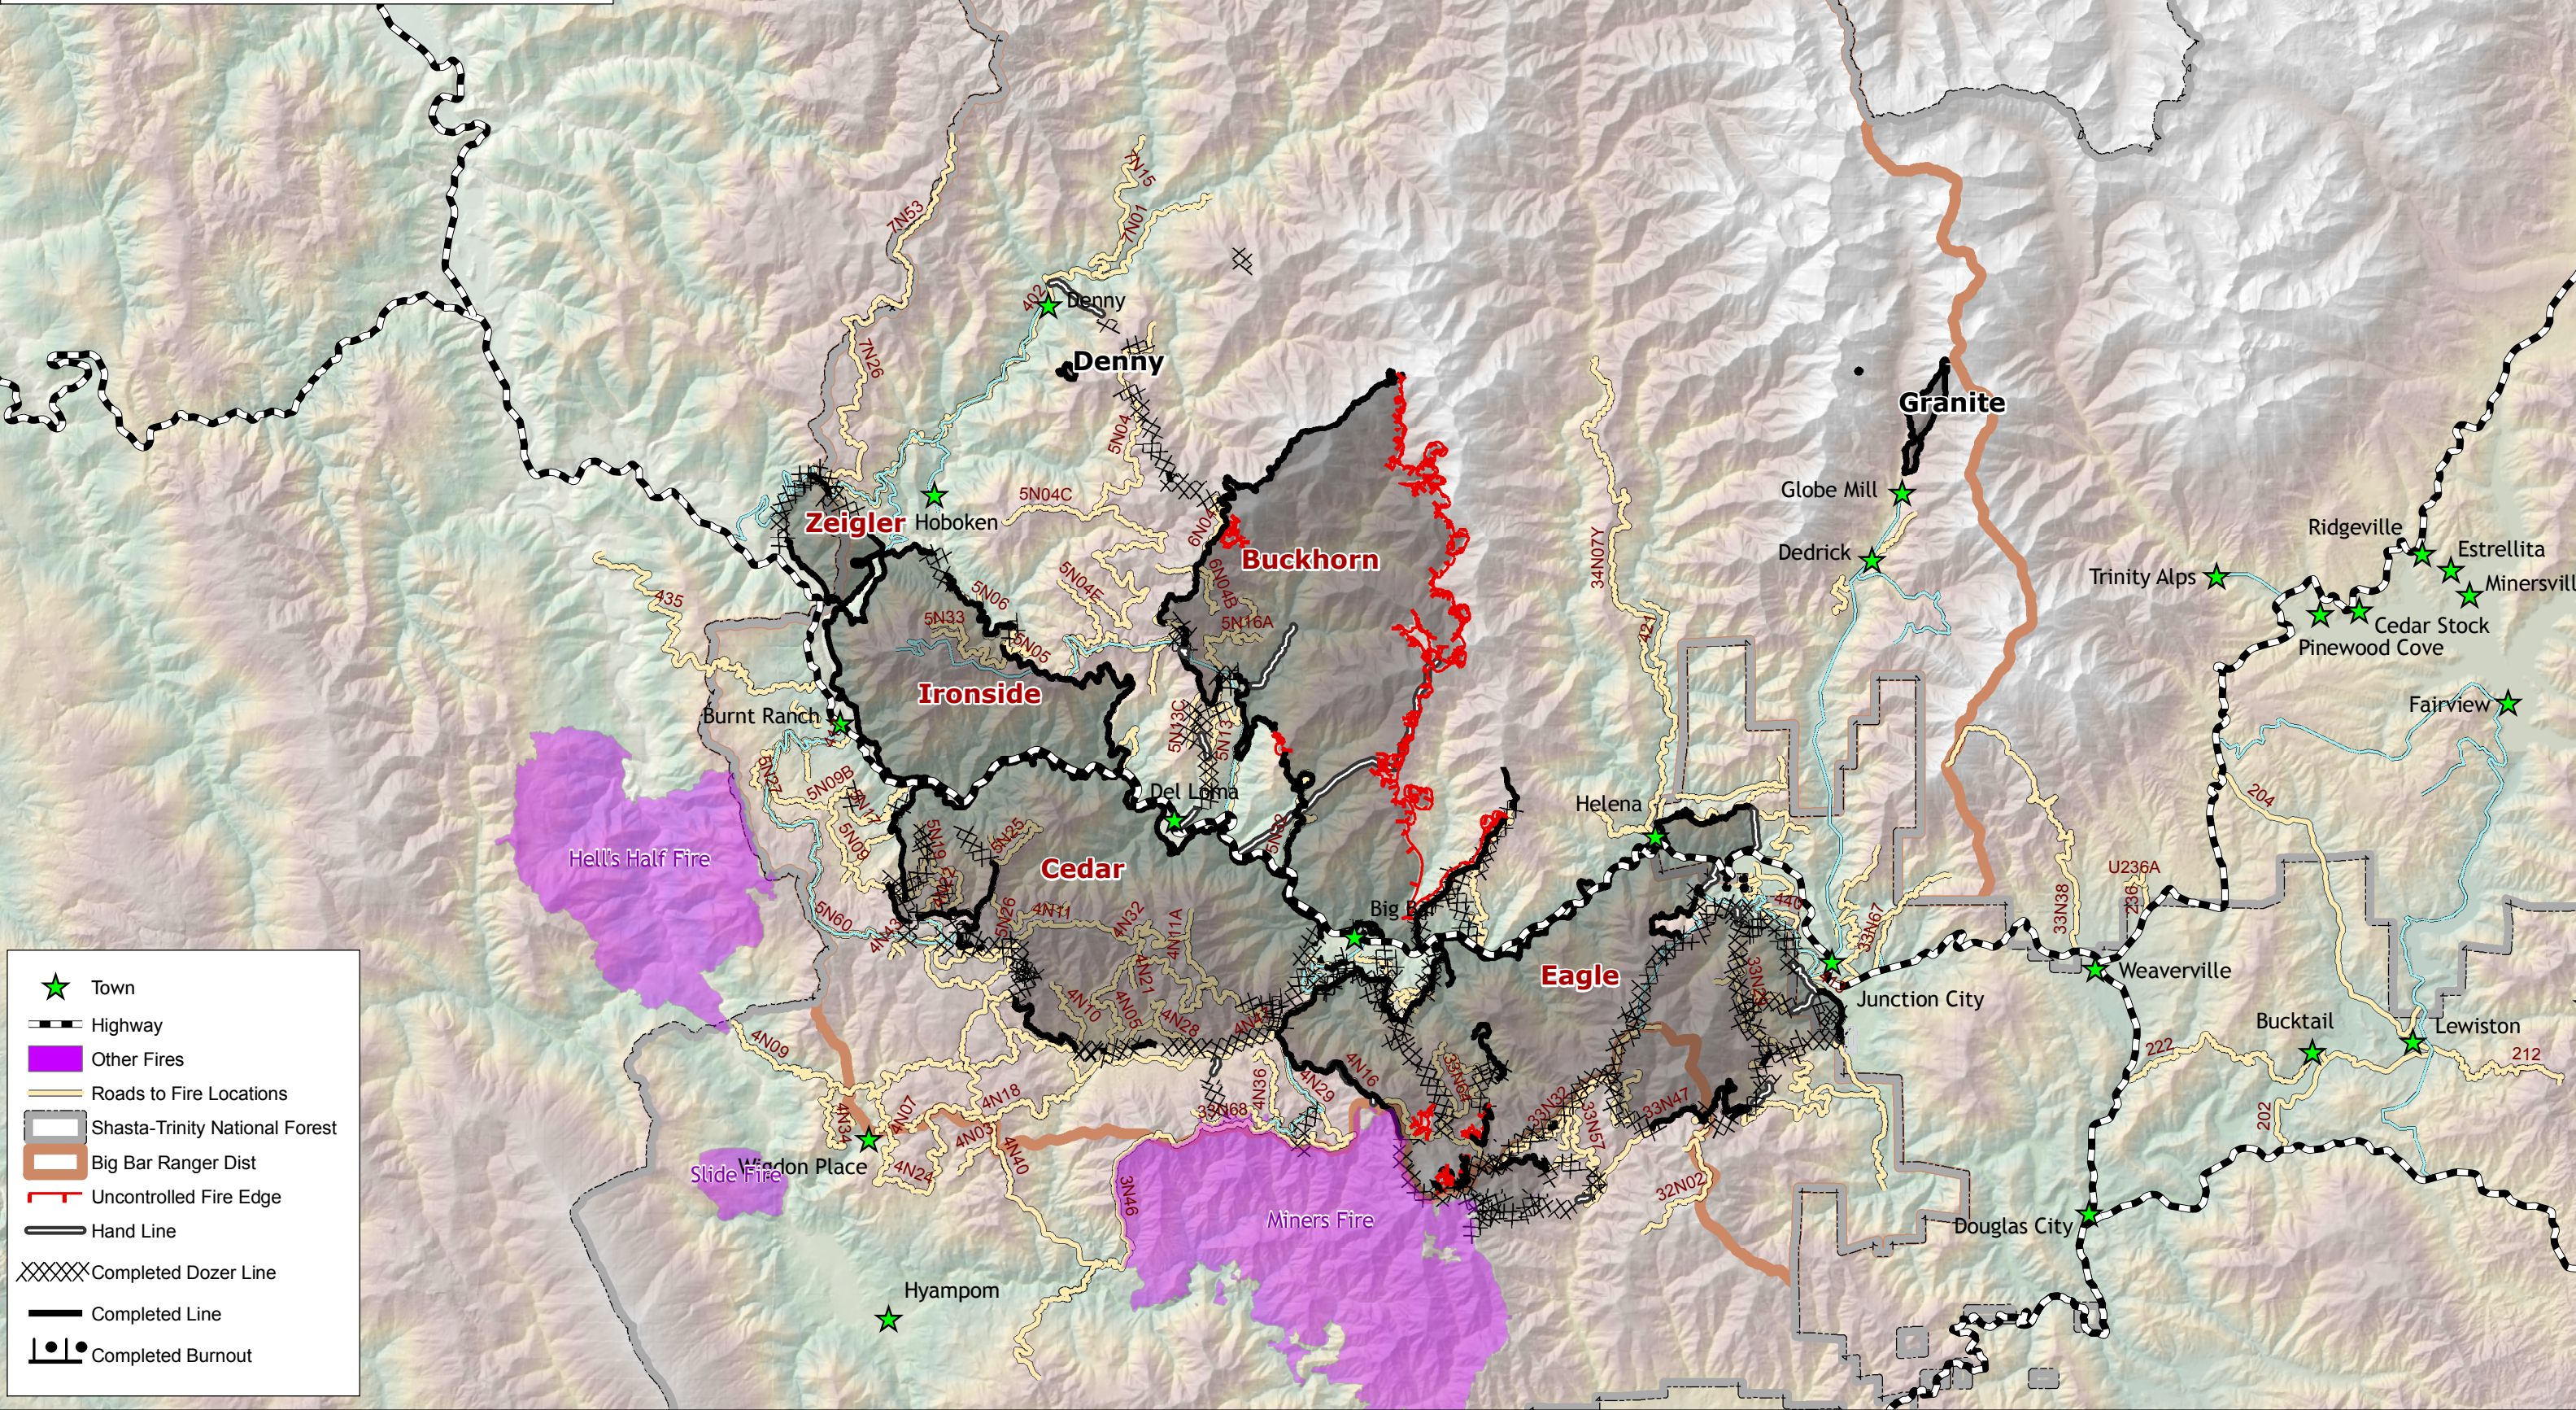

Iron Complex

Fire Perimeter as of 8/17/08 2200 hrs

104,481 Acres

1:220,000

- ★ Town
- ▬ Highway
- Other Fires
- Roads to Fire Locations
- ▭ Shasta-Trinity National Forest
- ▭ Big Bar Ranger Dist
- Uncontrolled Fire Edge
- Hand Line
- XXXXX Completed Dozer Line
- Completed Line
- Completed Burnout