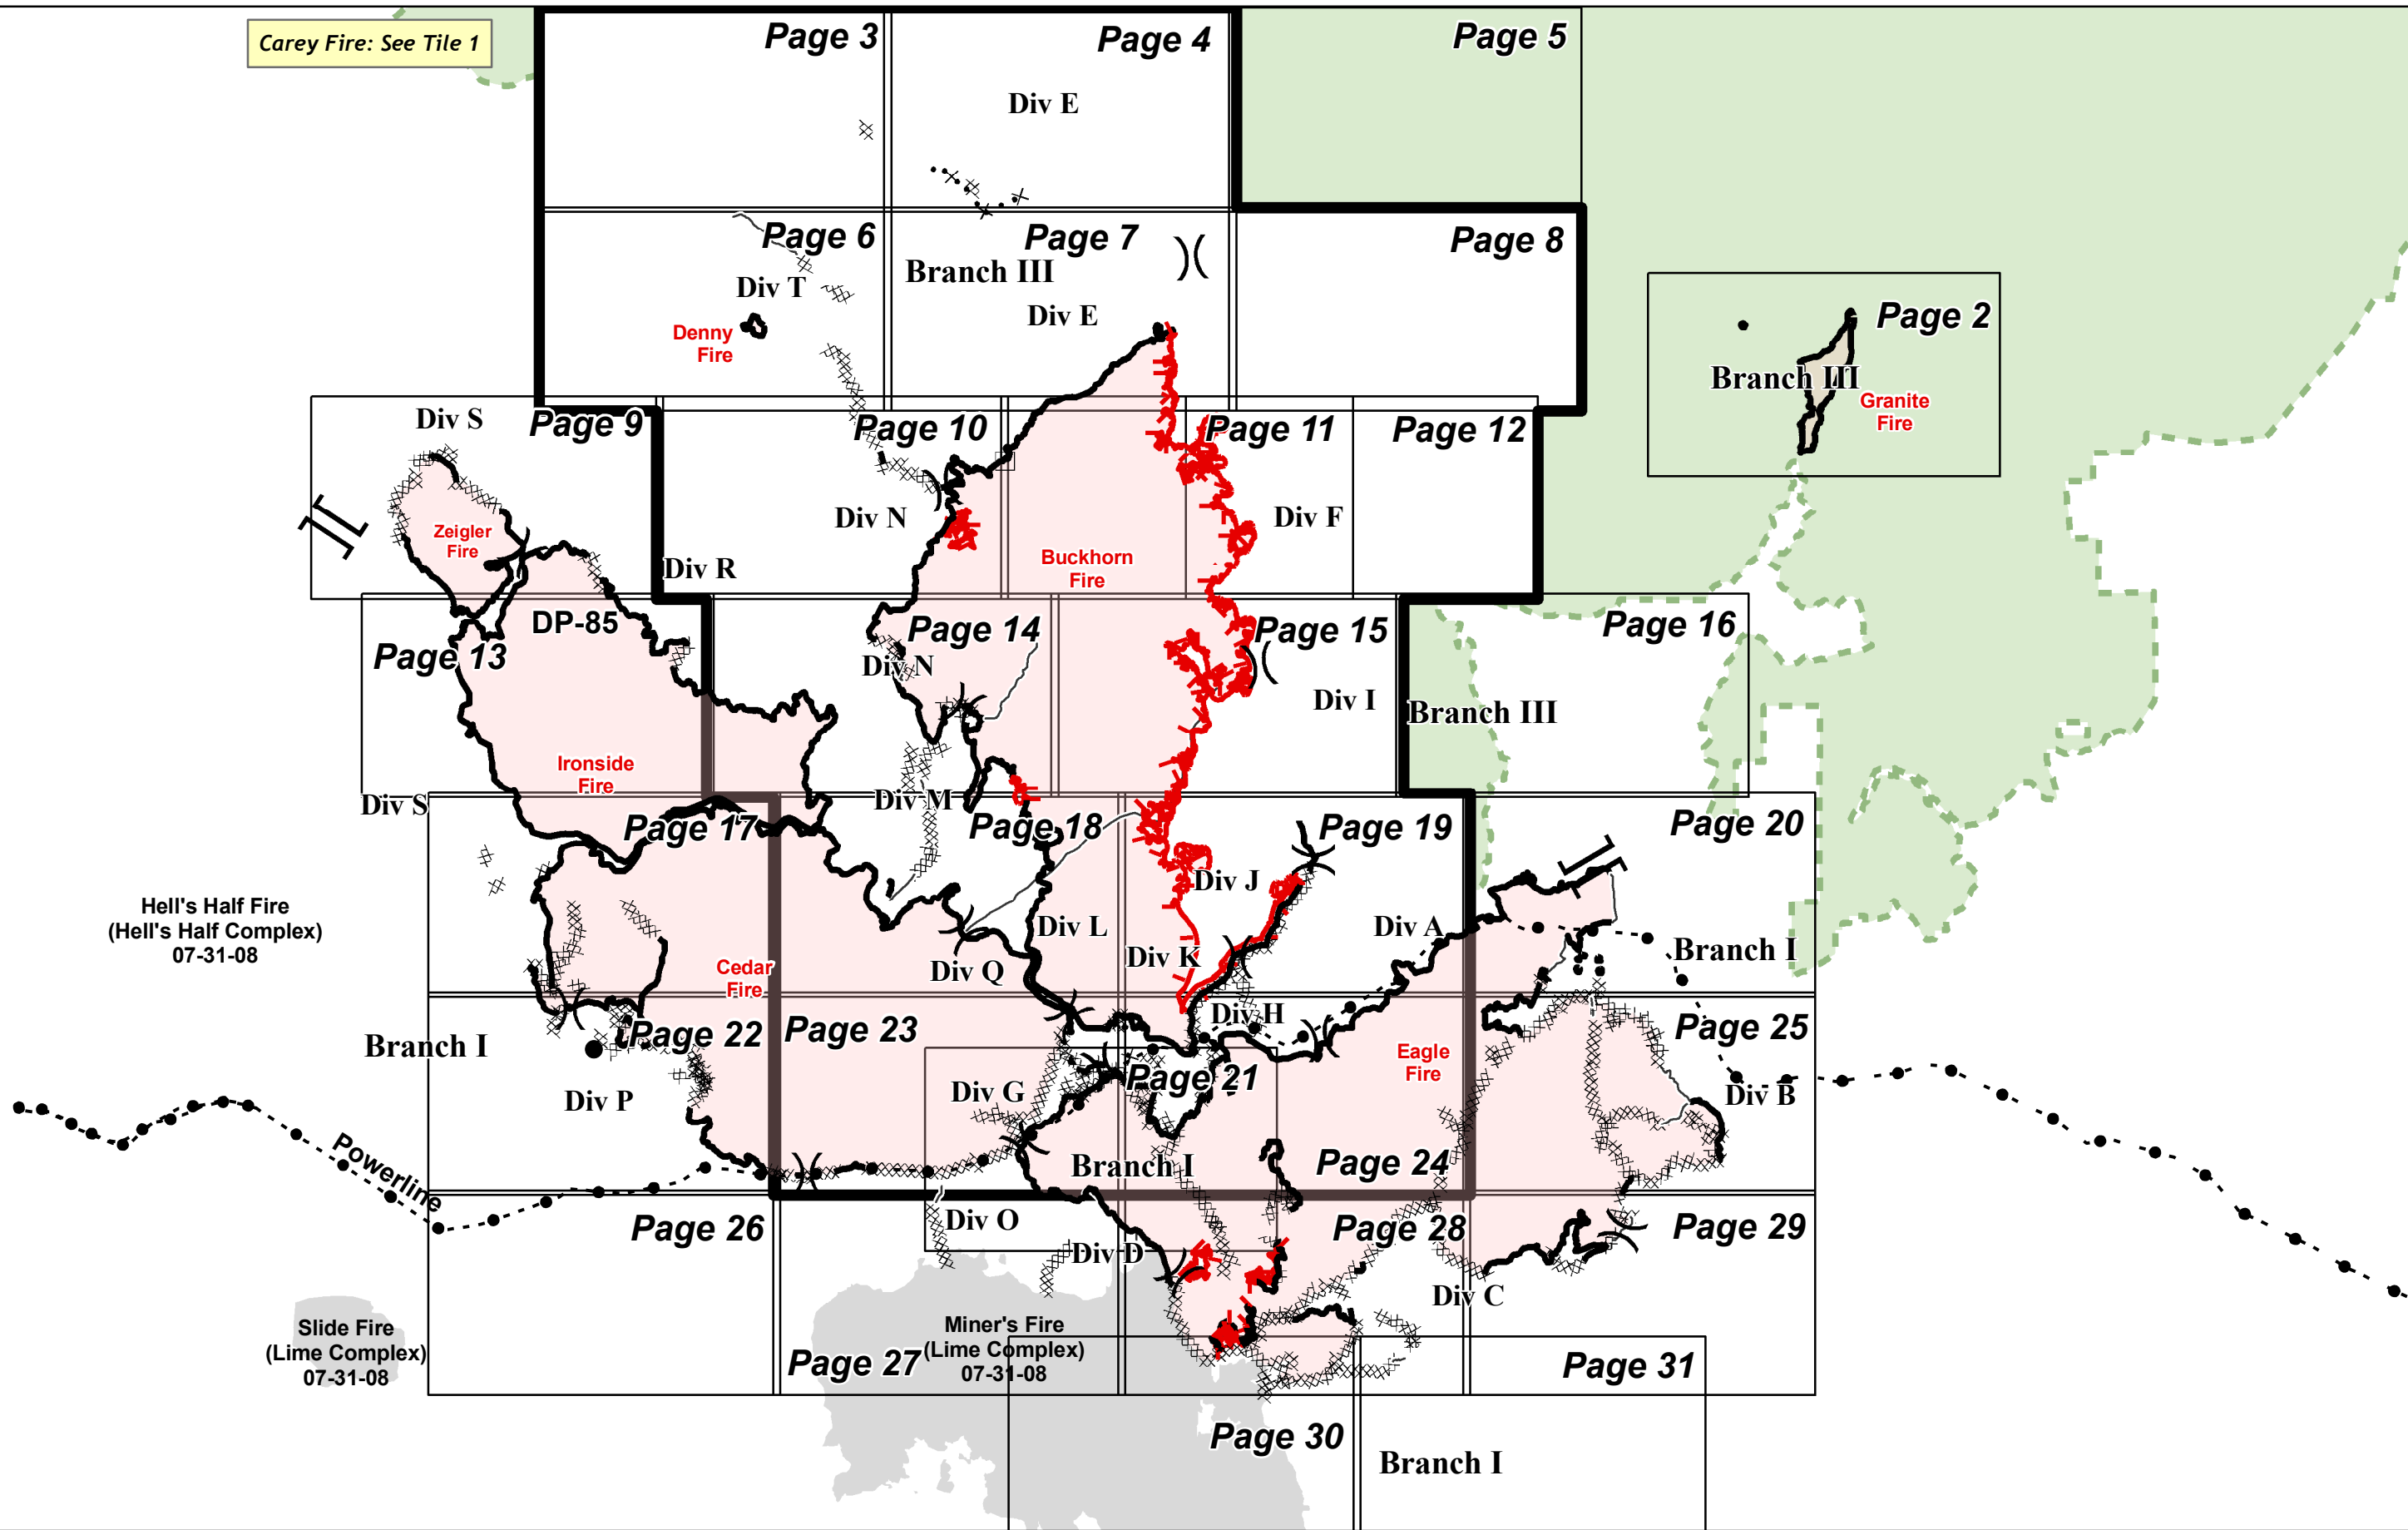

Carey Fire: See Tile 1

- Uncontrolled Fire Edge
- Dozer Line
- Completed Line
- Major Highways

- IAP Tile Index
- Wilderness; Alps Complex
- Research Natural Area

IRON COMPLEX
 104,481 Acres
 August 18, 2008 Day Shift
 NAD 83 Datum

Buckhorn
 IAP Map Package Index
 Buckhorn Fire: 28,076 Acres